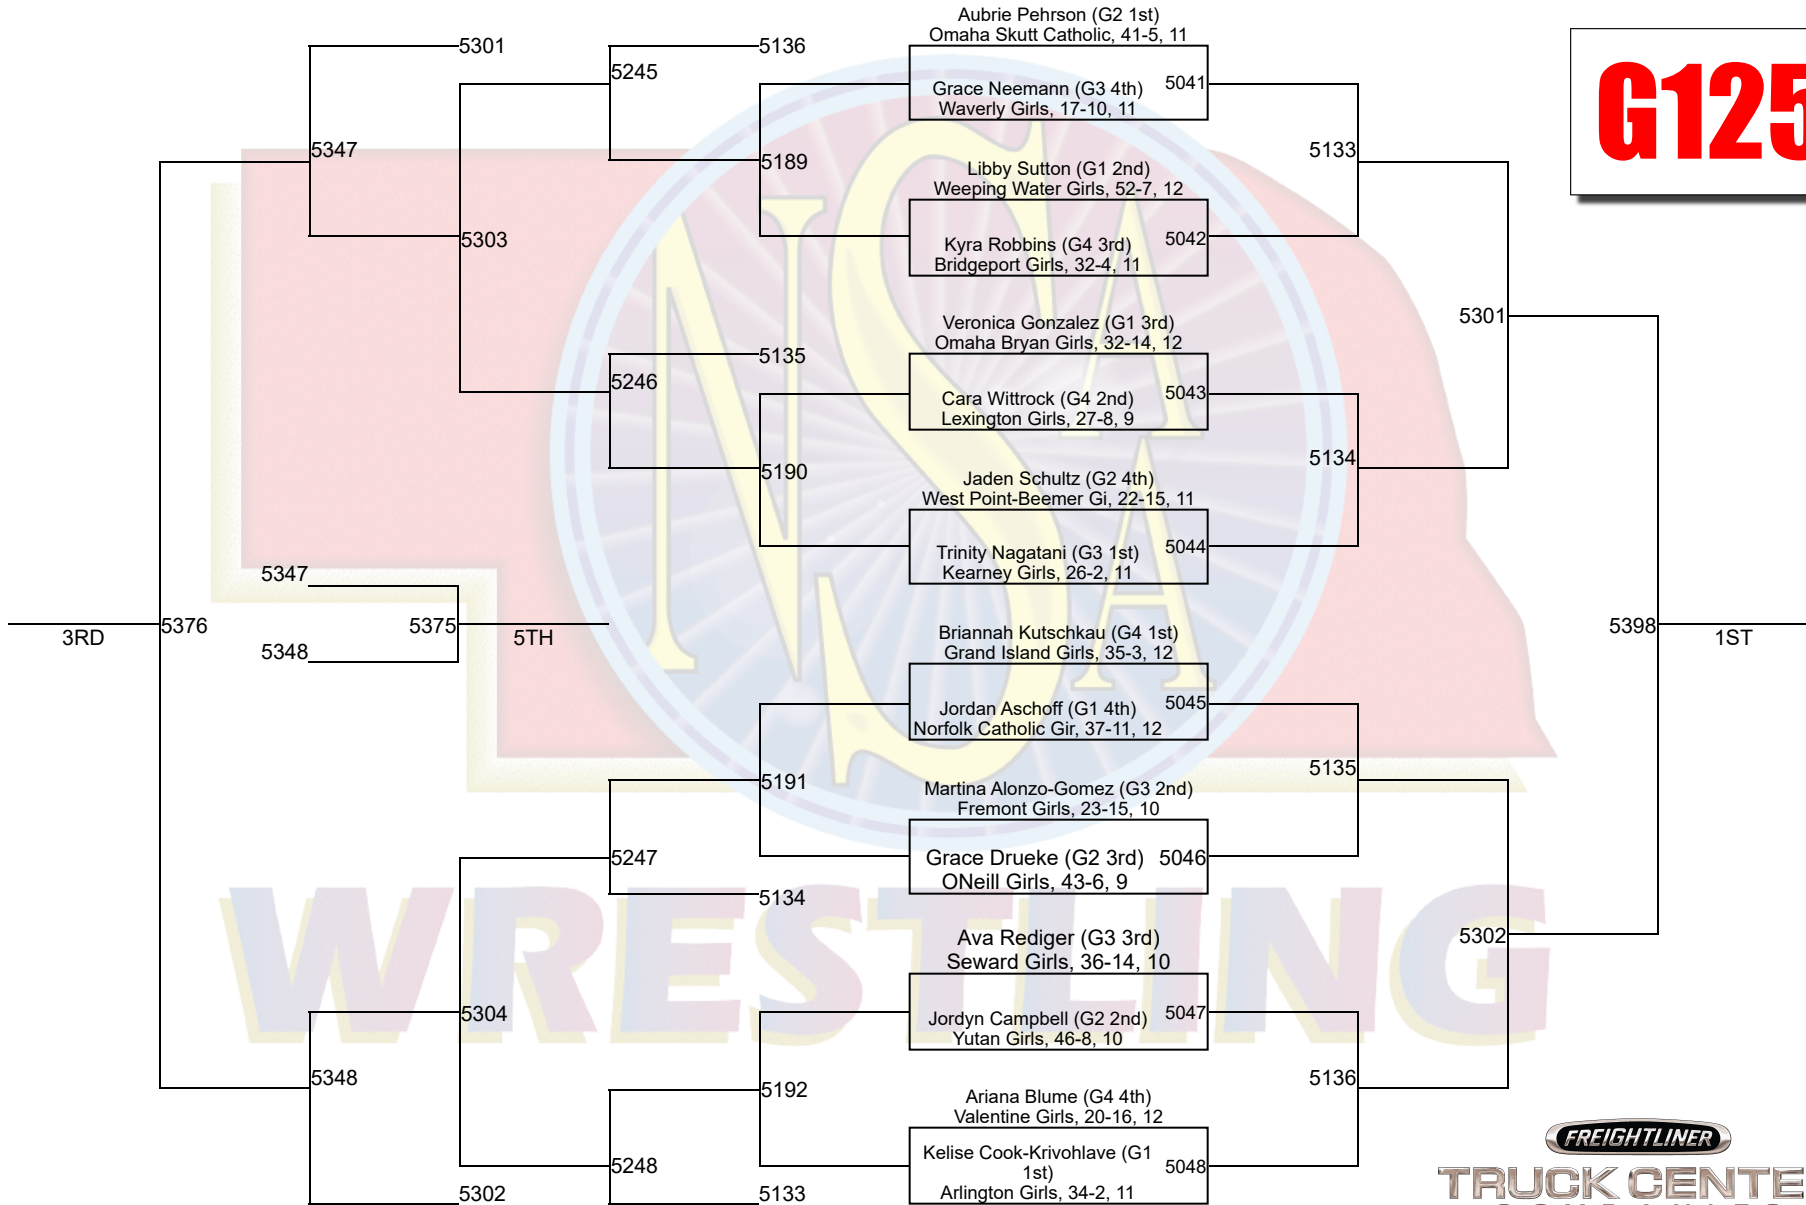

2024 NSAA State Championships

G125