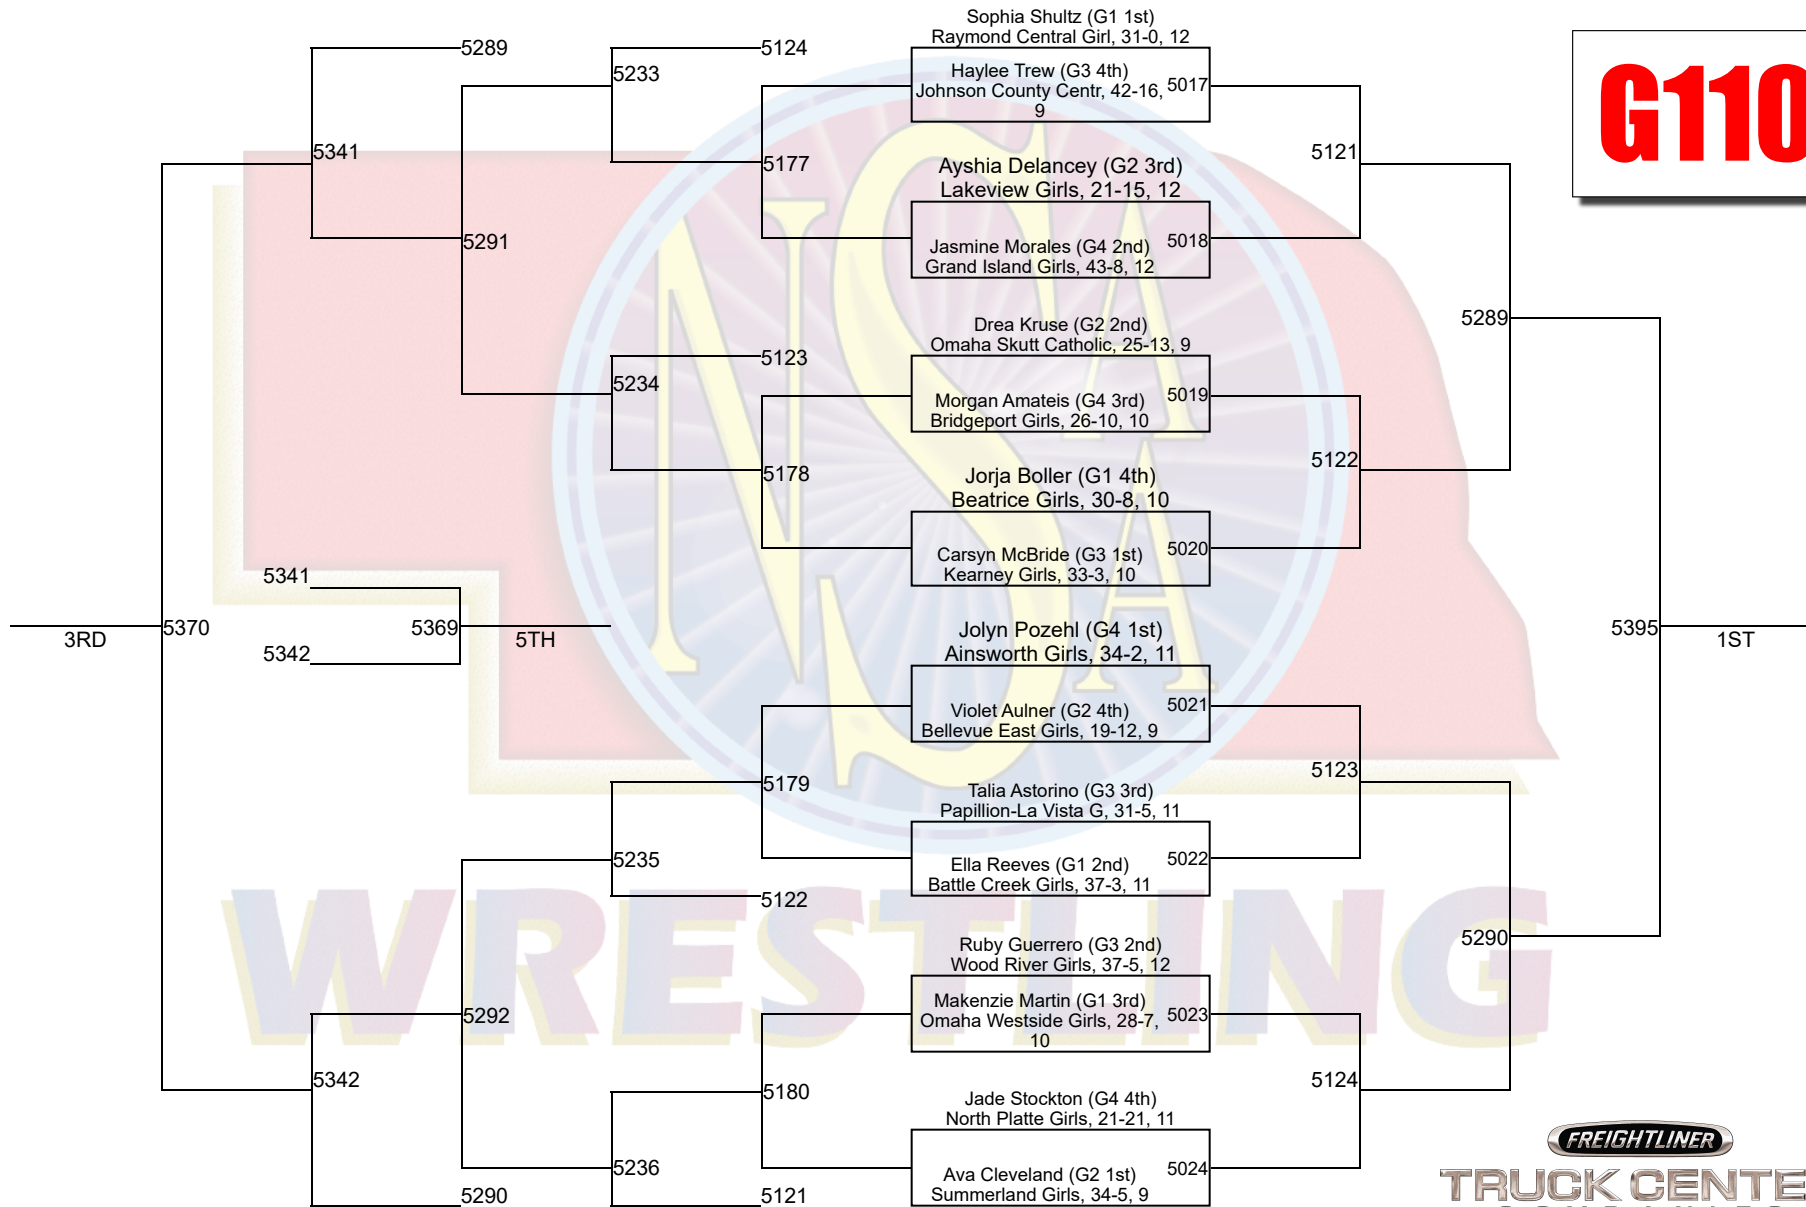

2024 NSAA State Championships

G110