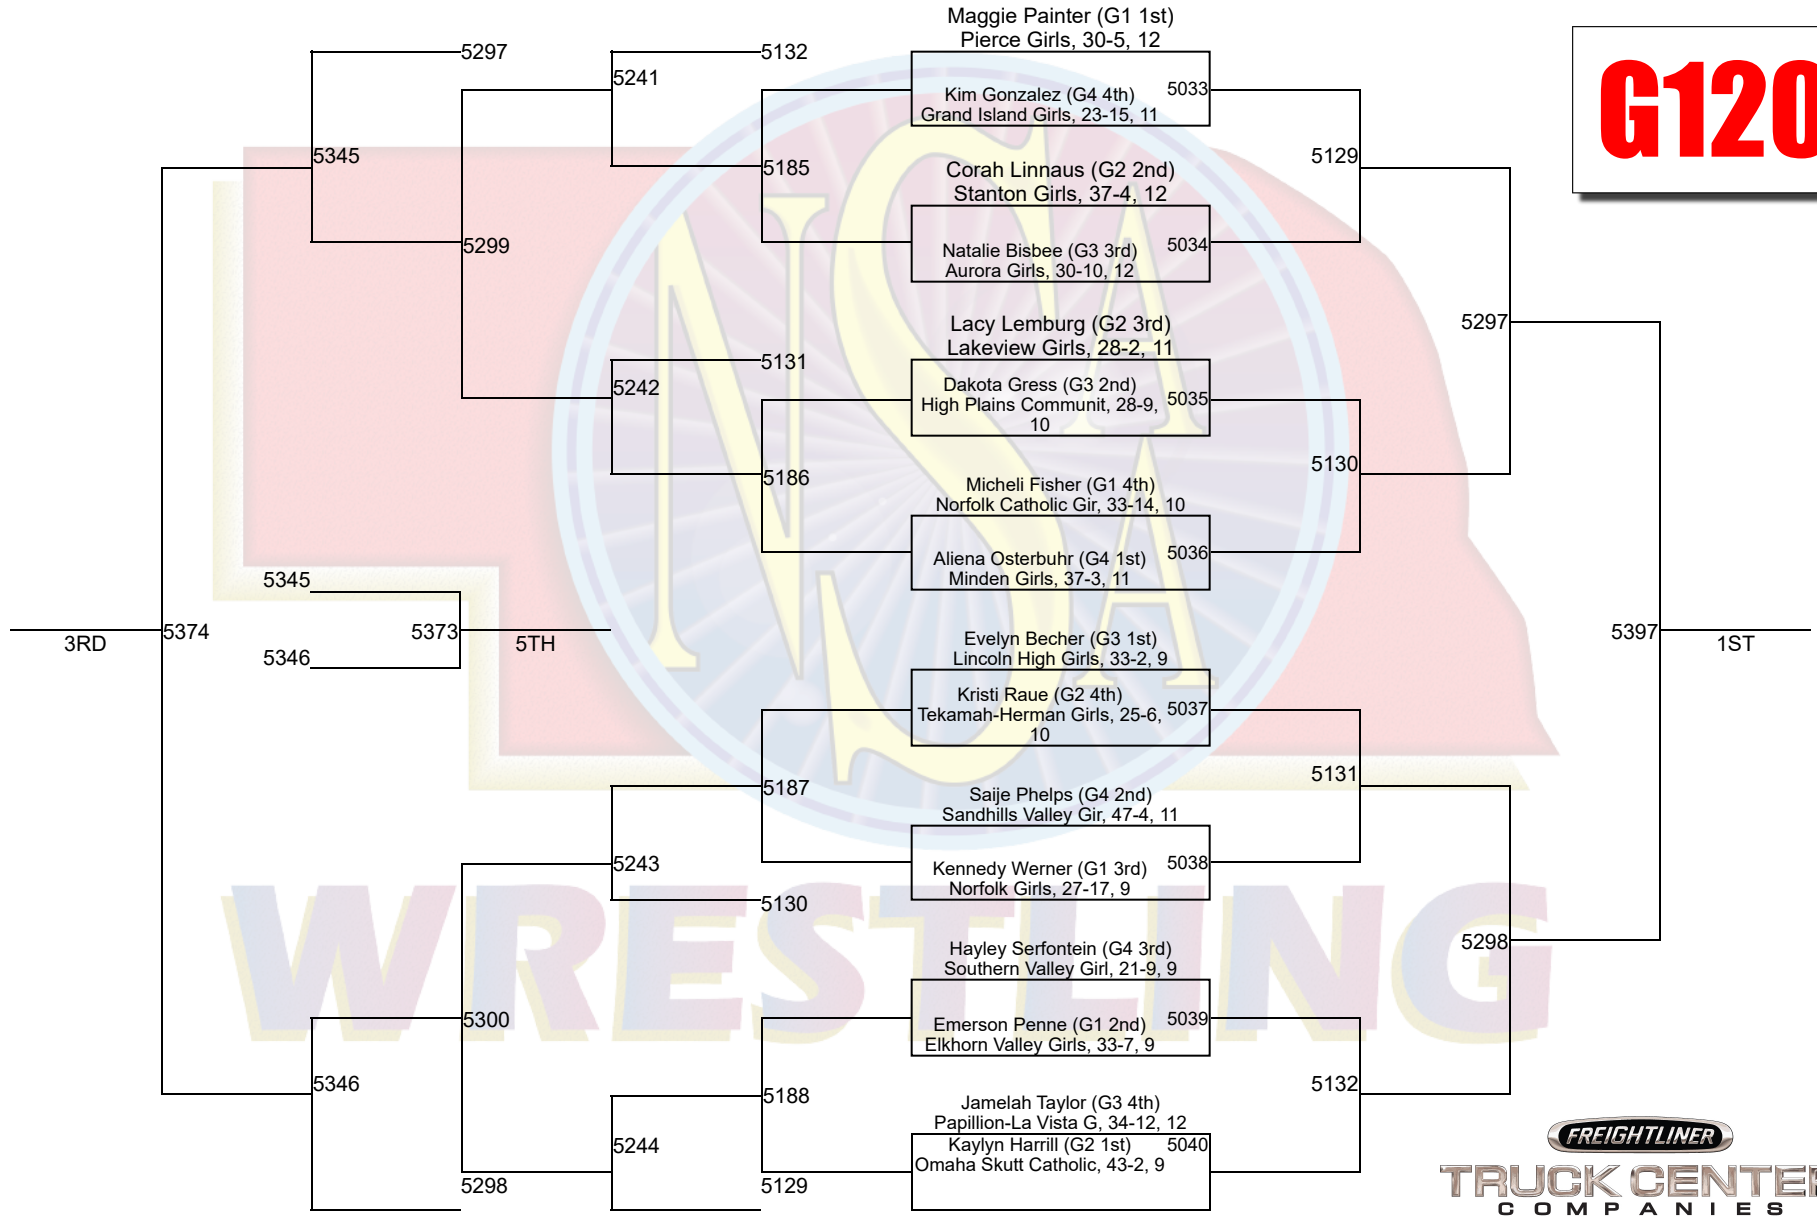

2024 NSAA State Championships

G120