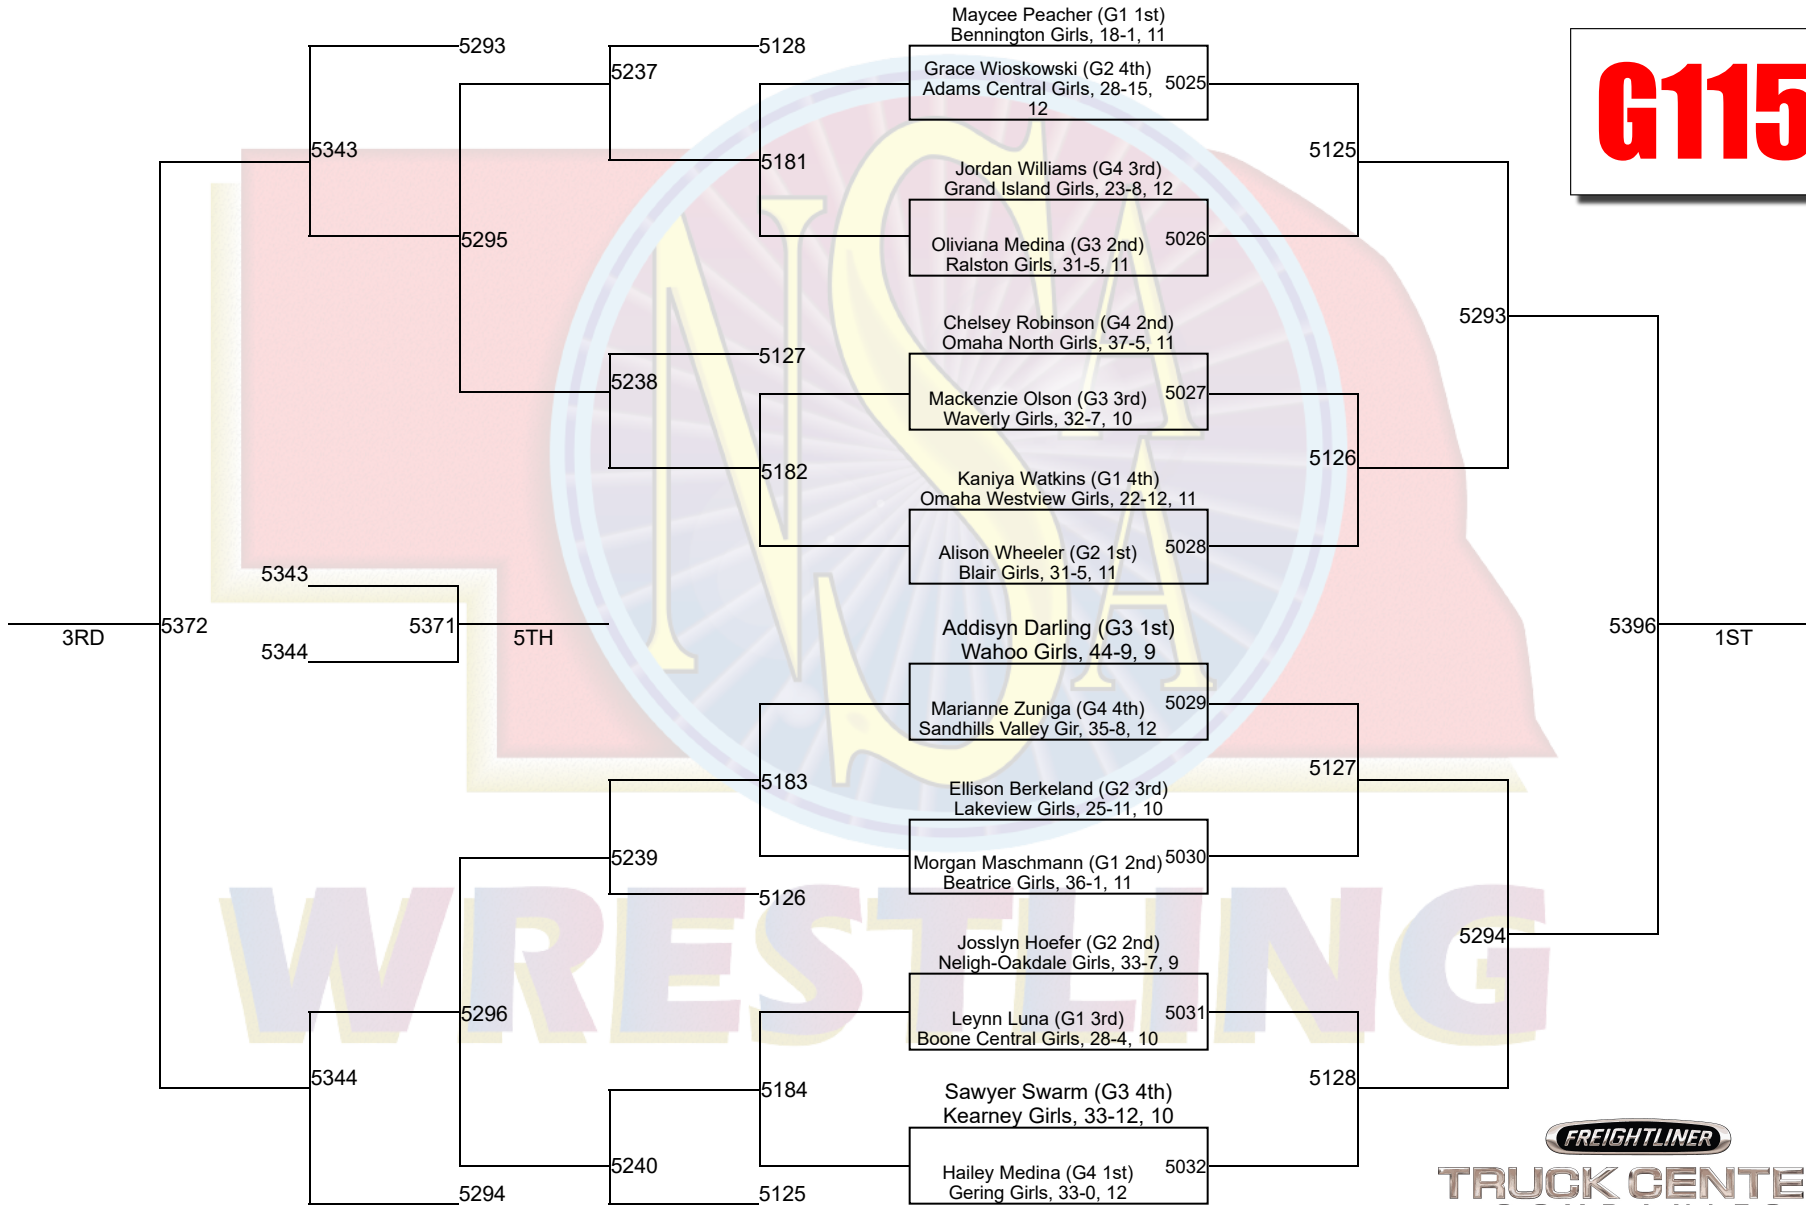

2024 NSAA State Championships

G115