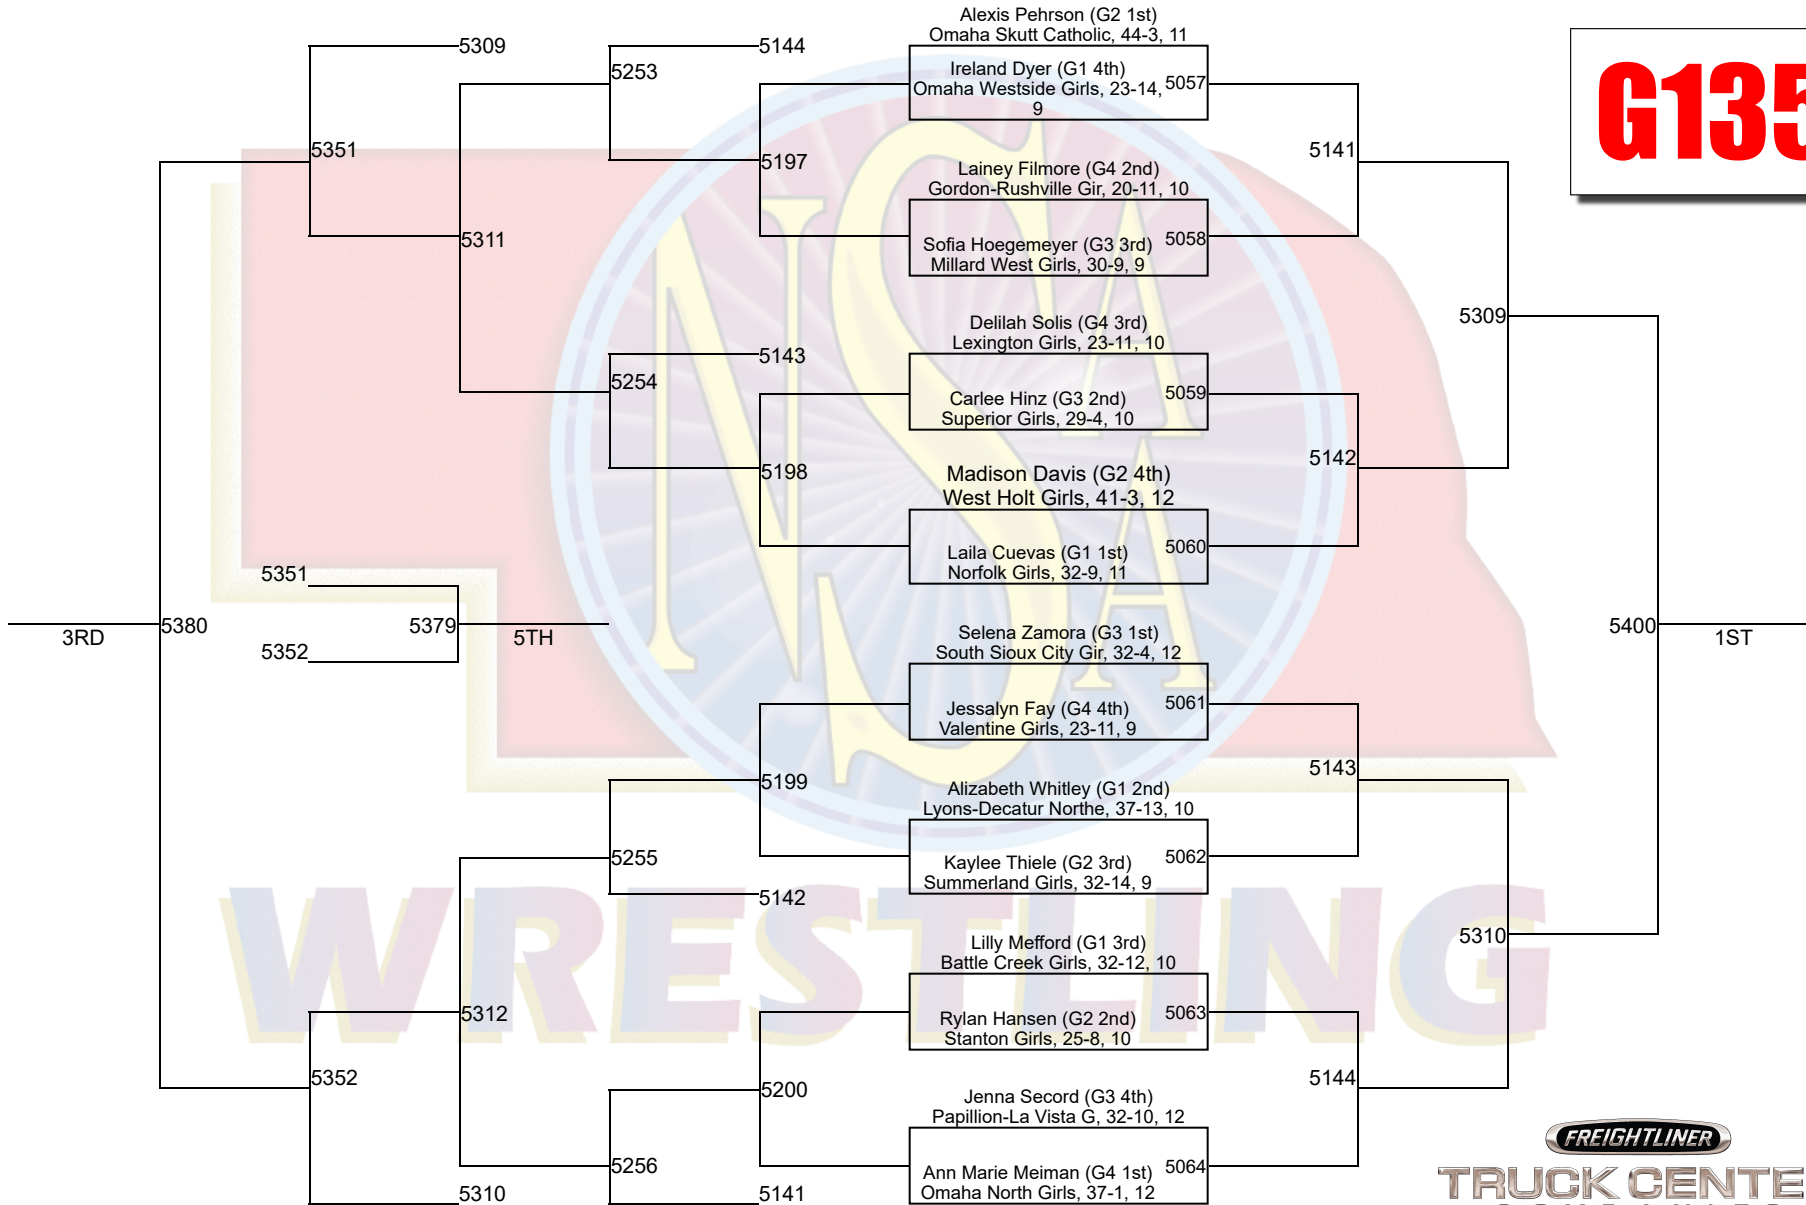

2024 NSAA State Championships

G135

WRESTLING