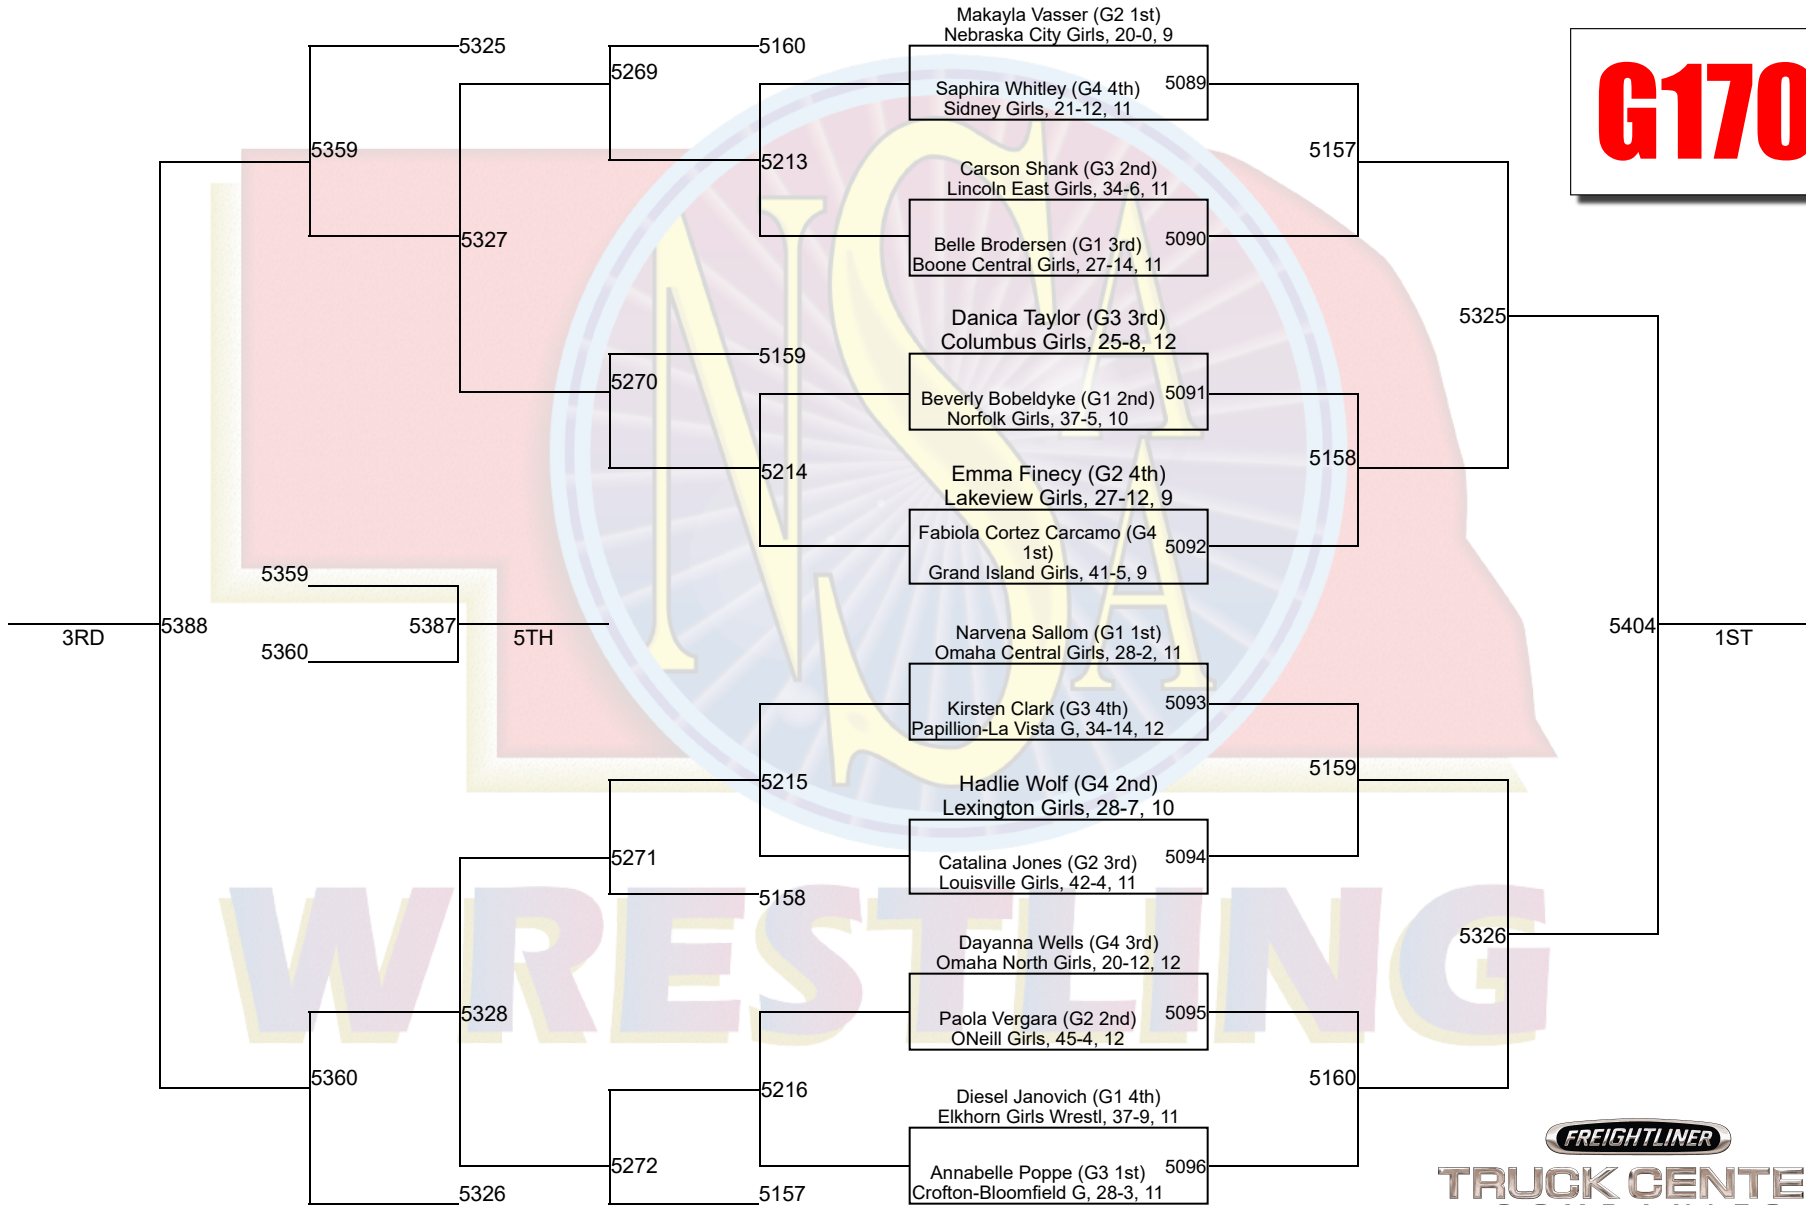

2024 NSAA State Championships

G170