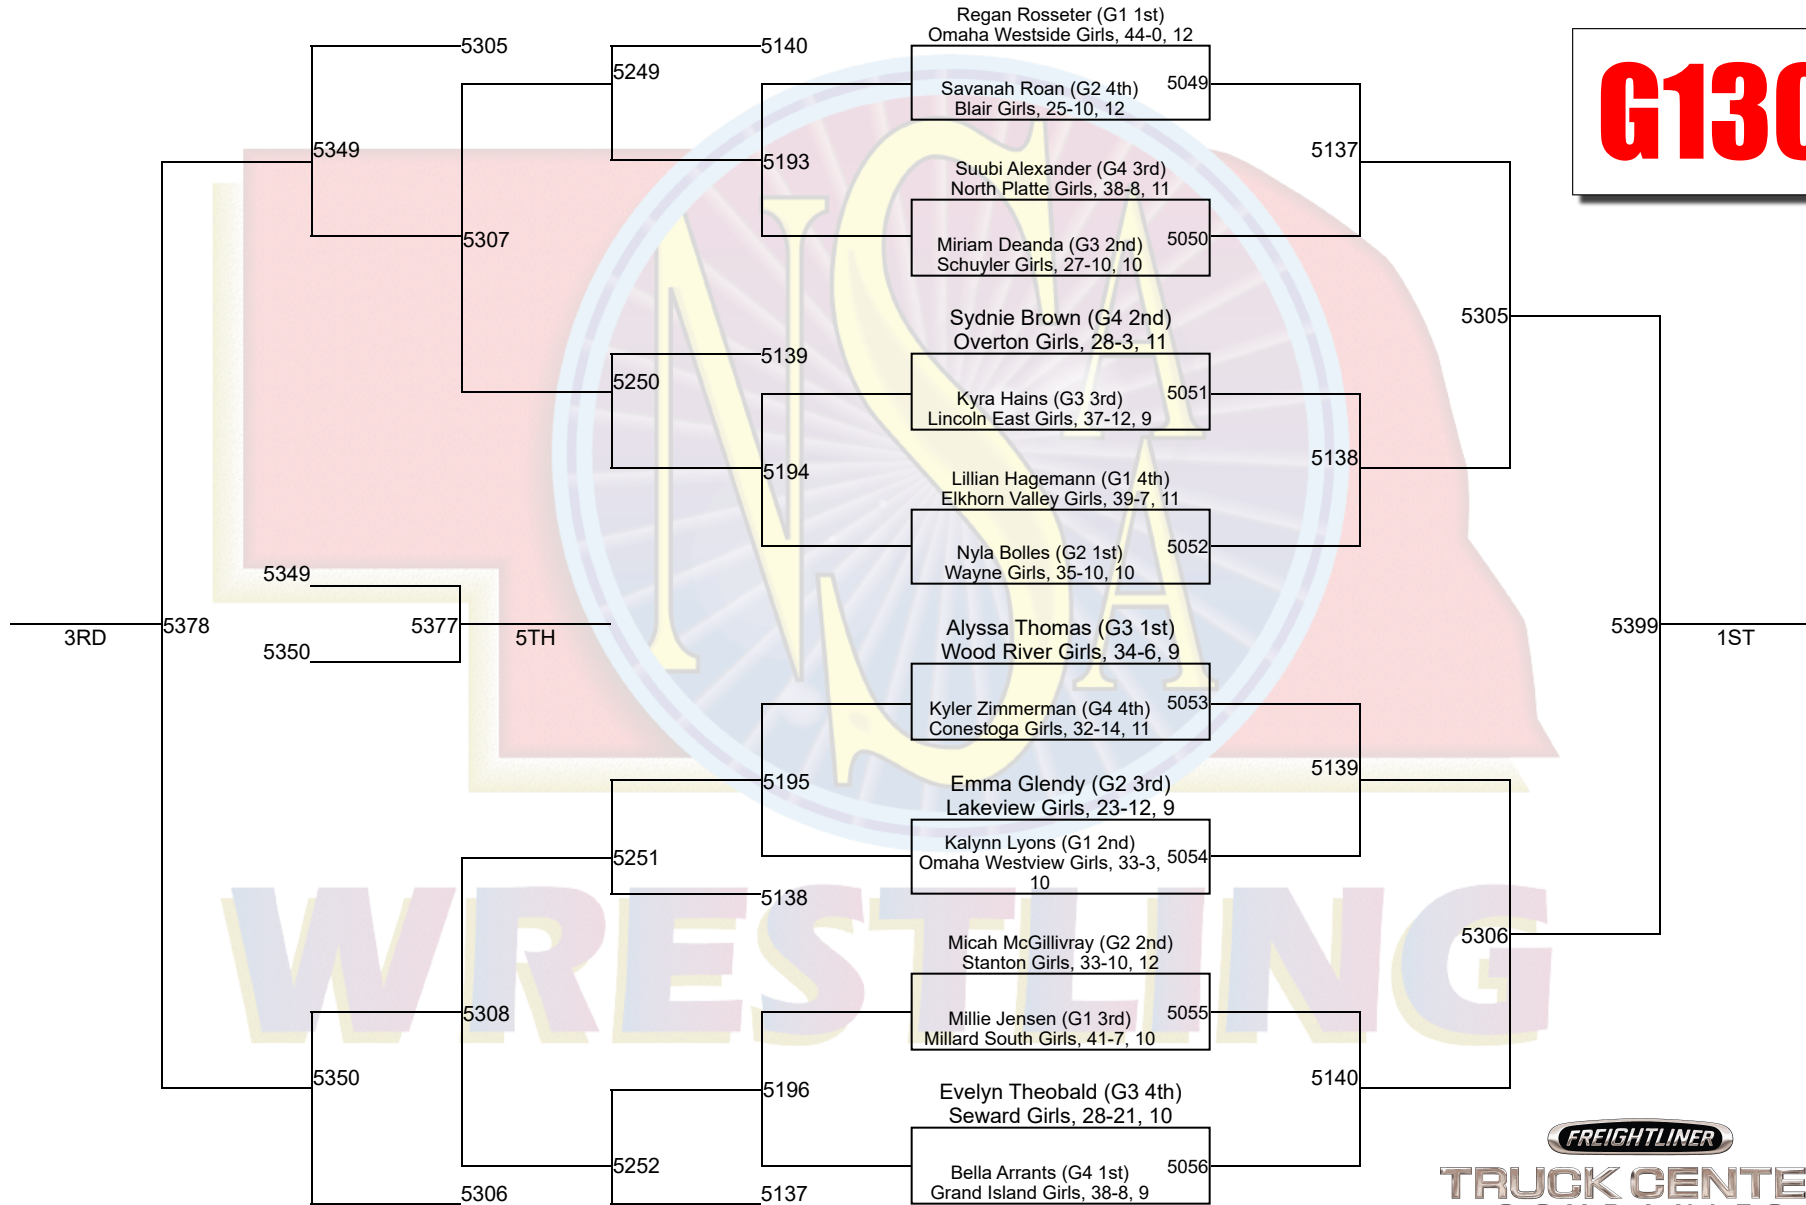

2024 NSAA State Championships

G130

WRESTLING