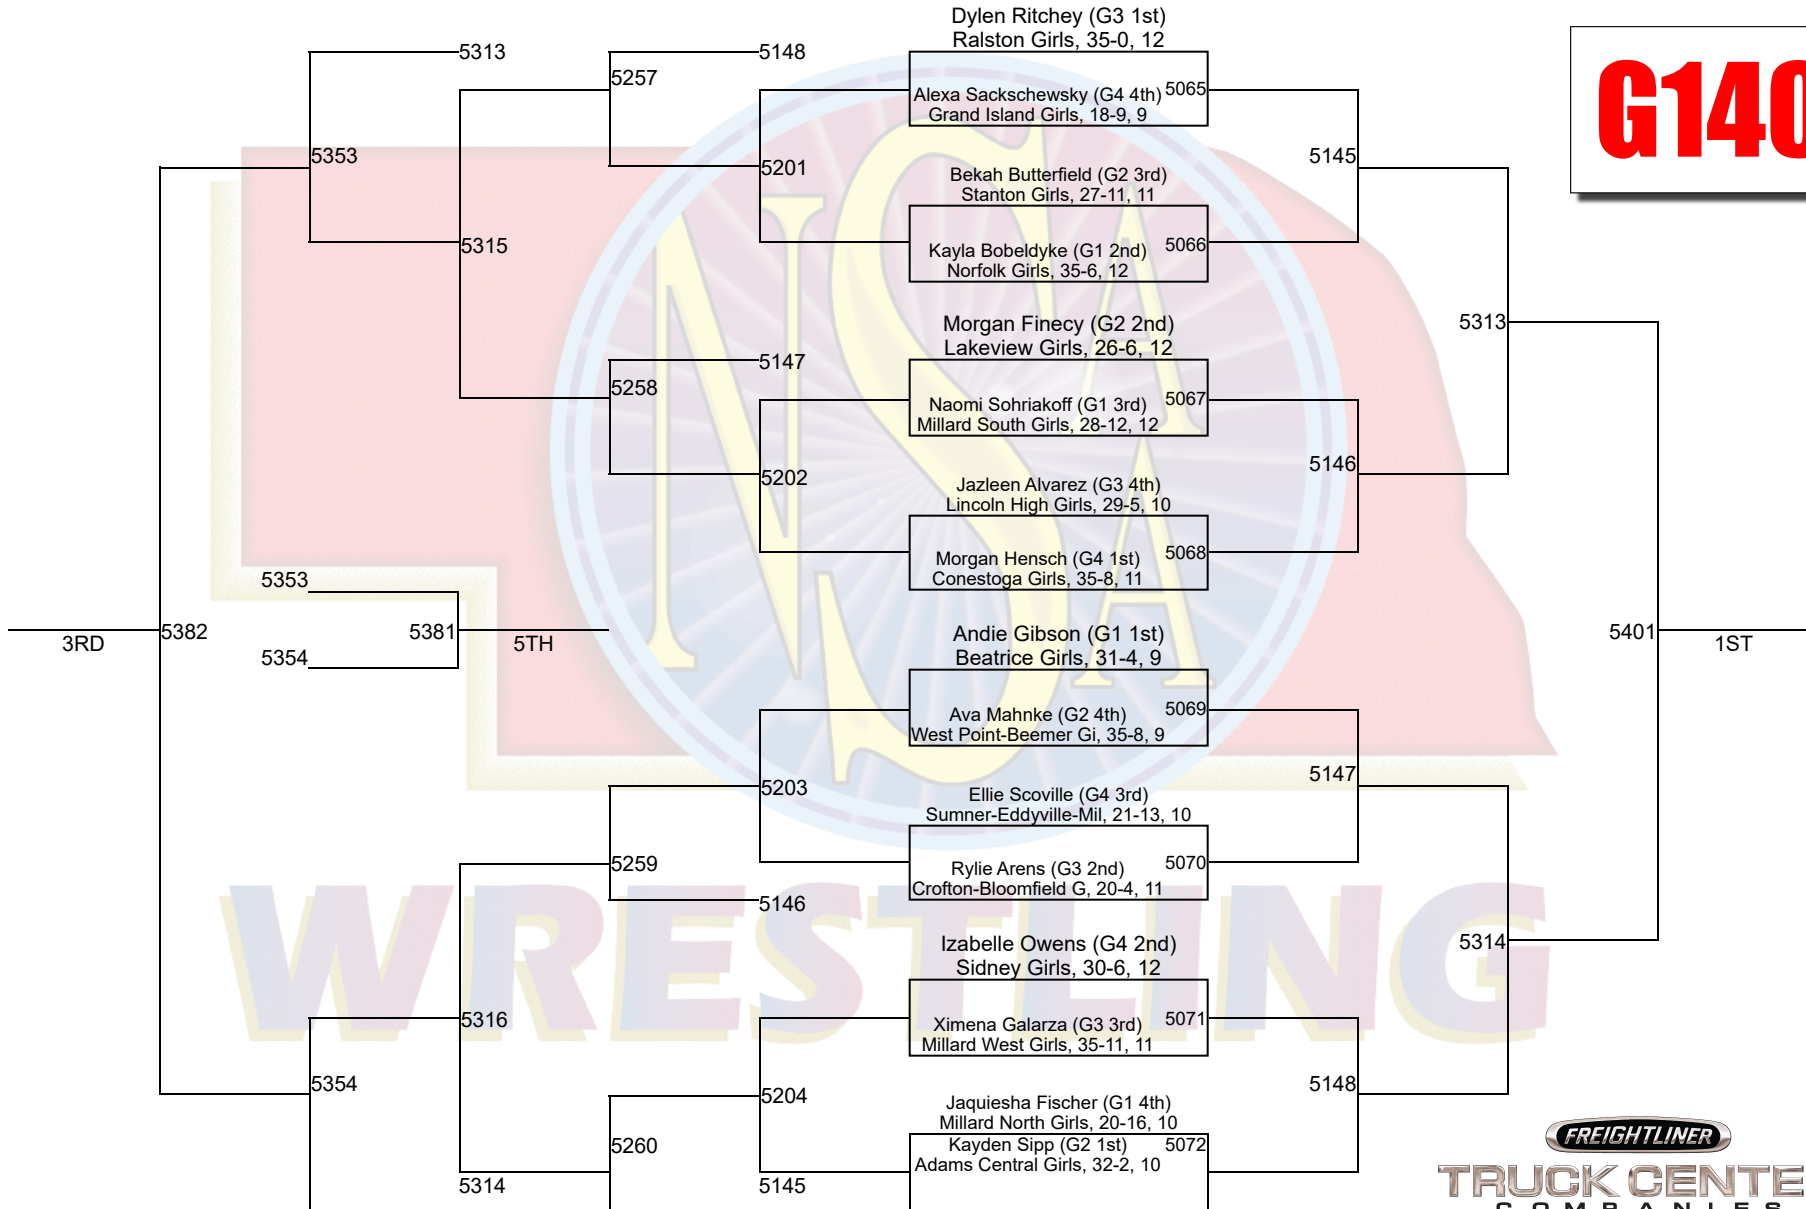

2024 NSAA State Championships

G140