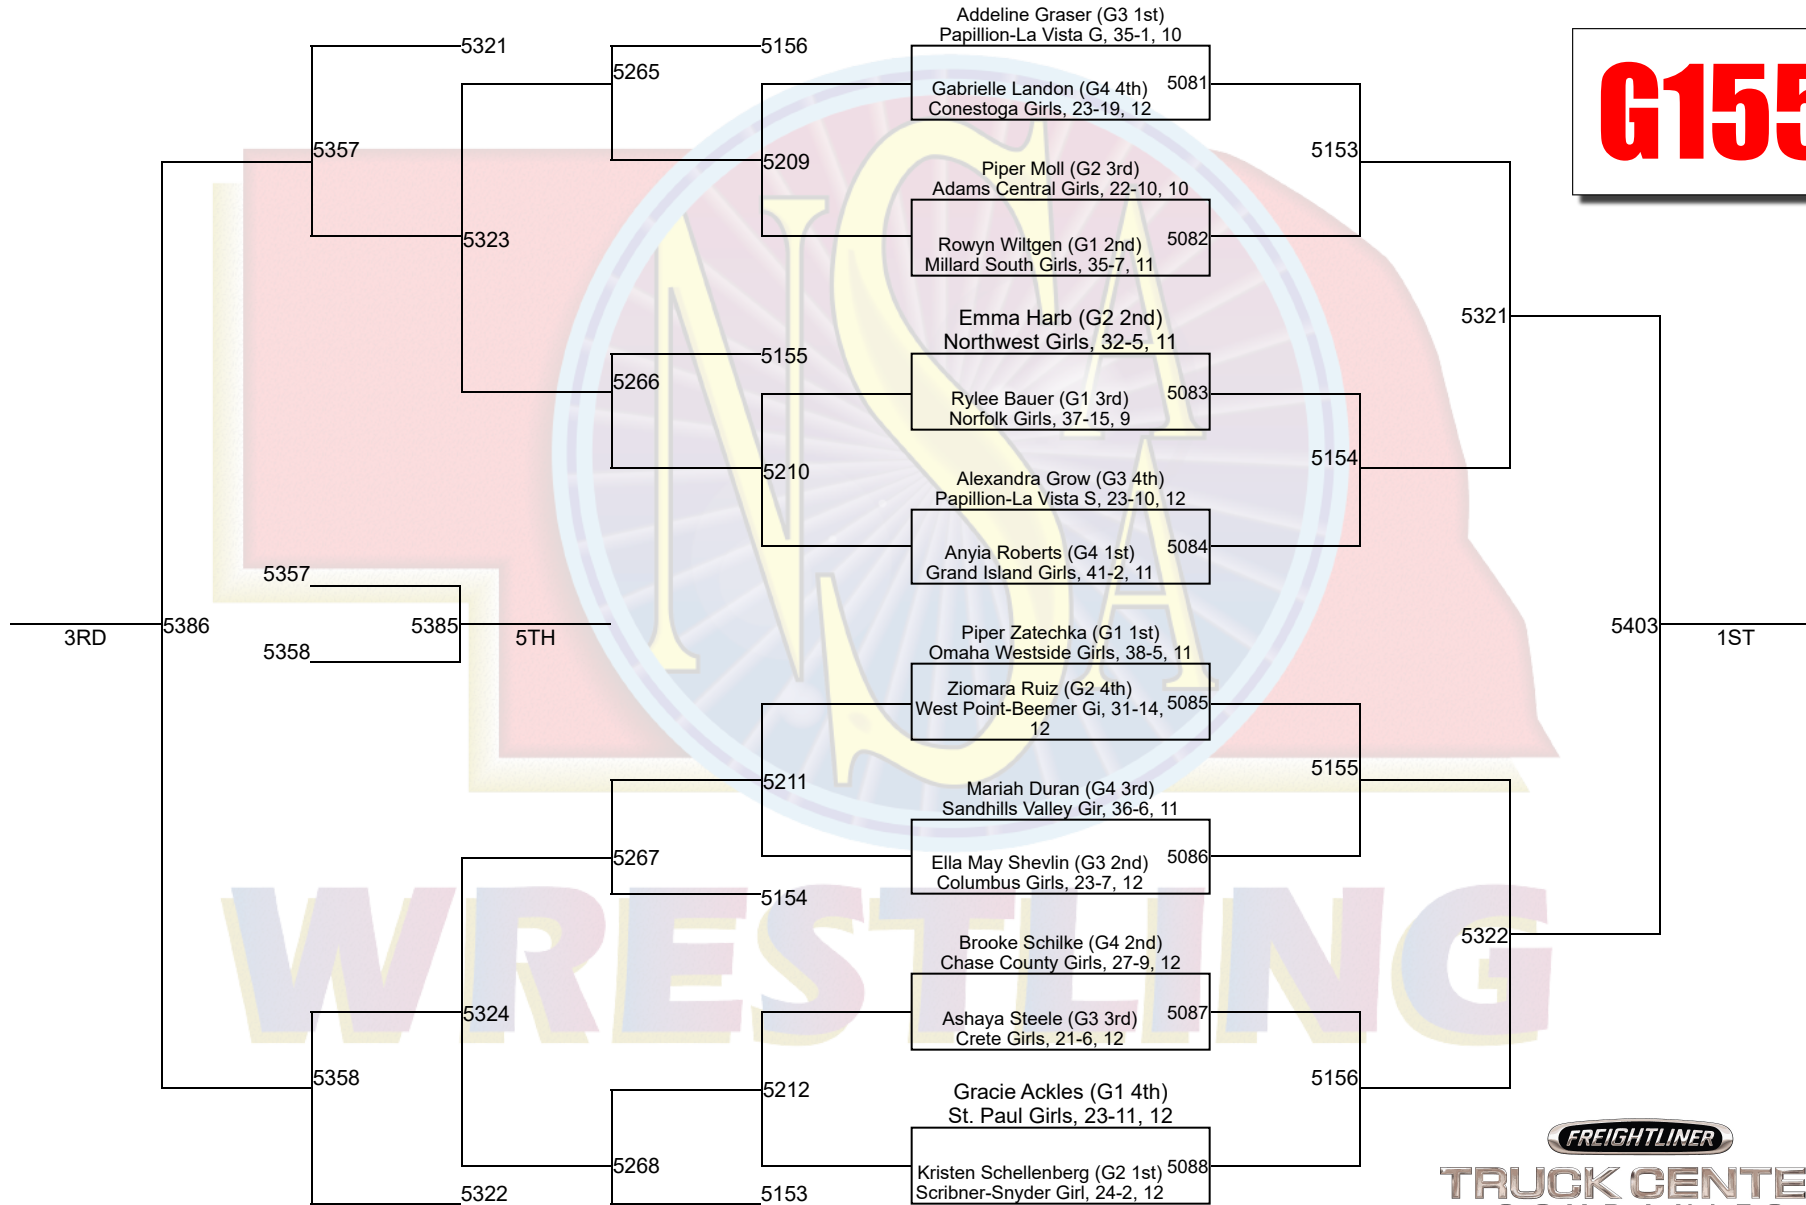

2024 NSAA State Championships

G155