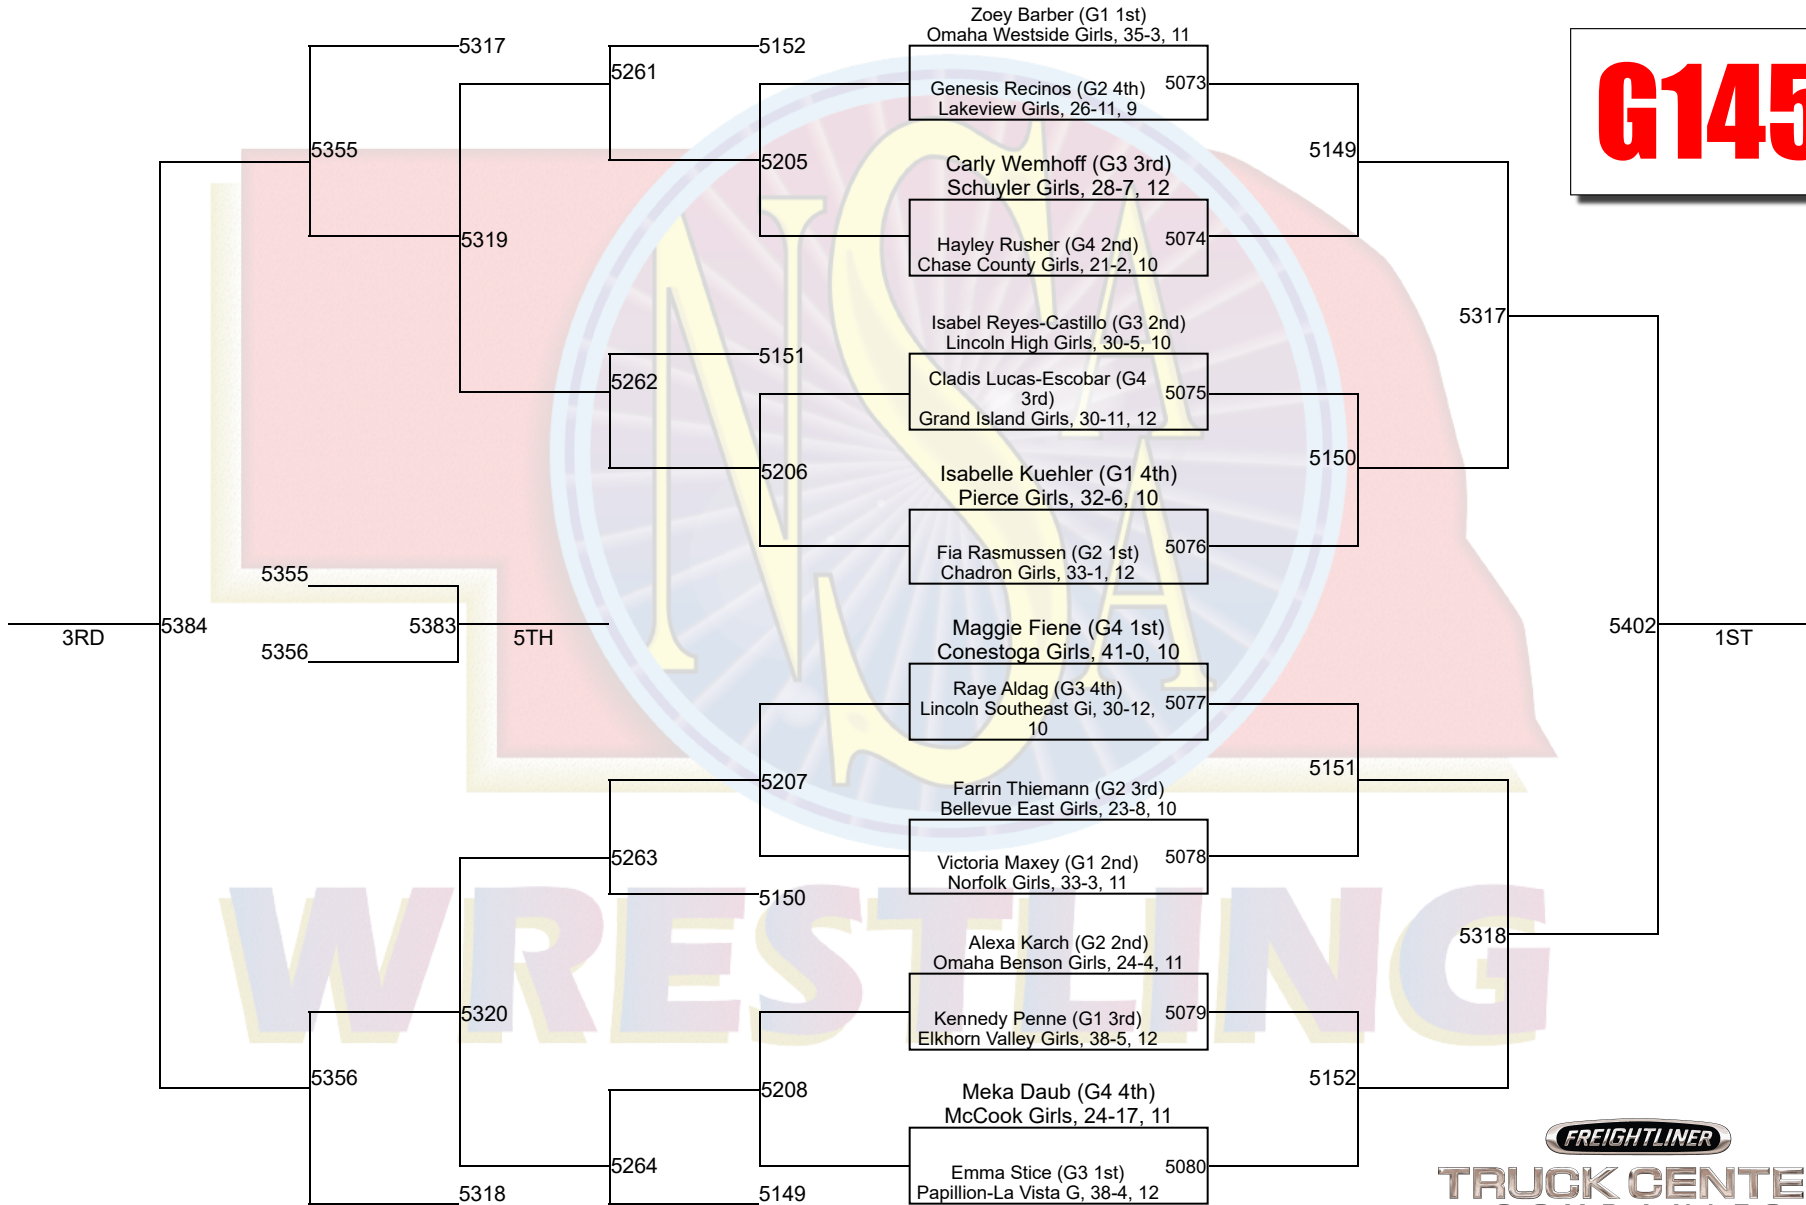

2024 NSAA State Championships

G145