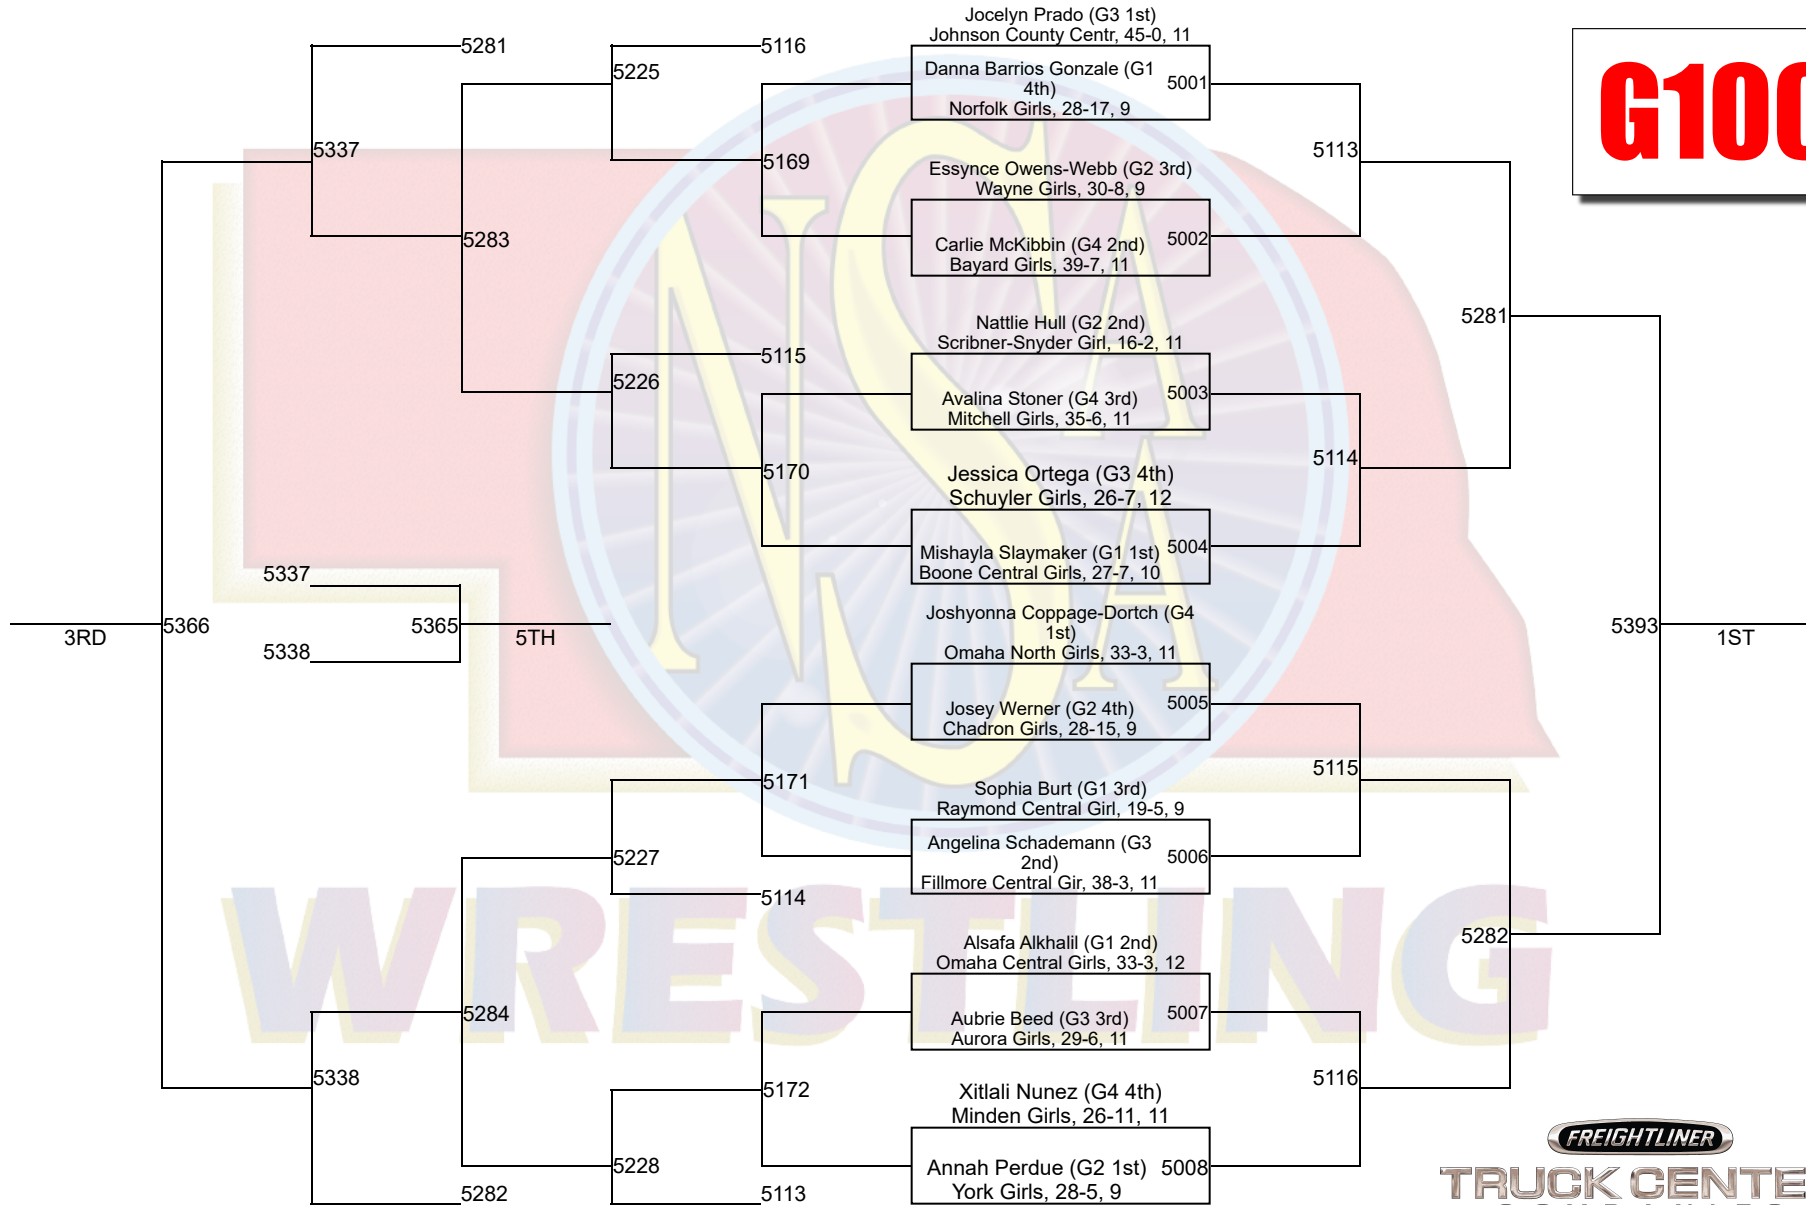

# 2024 NSAA State Championships

**G100**

WRESTLING