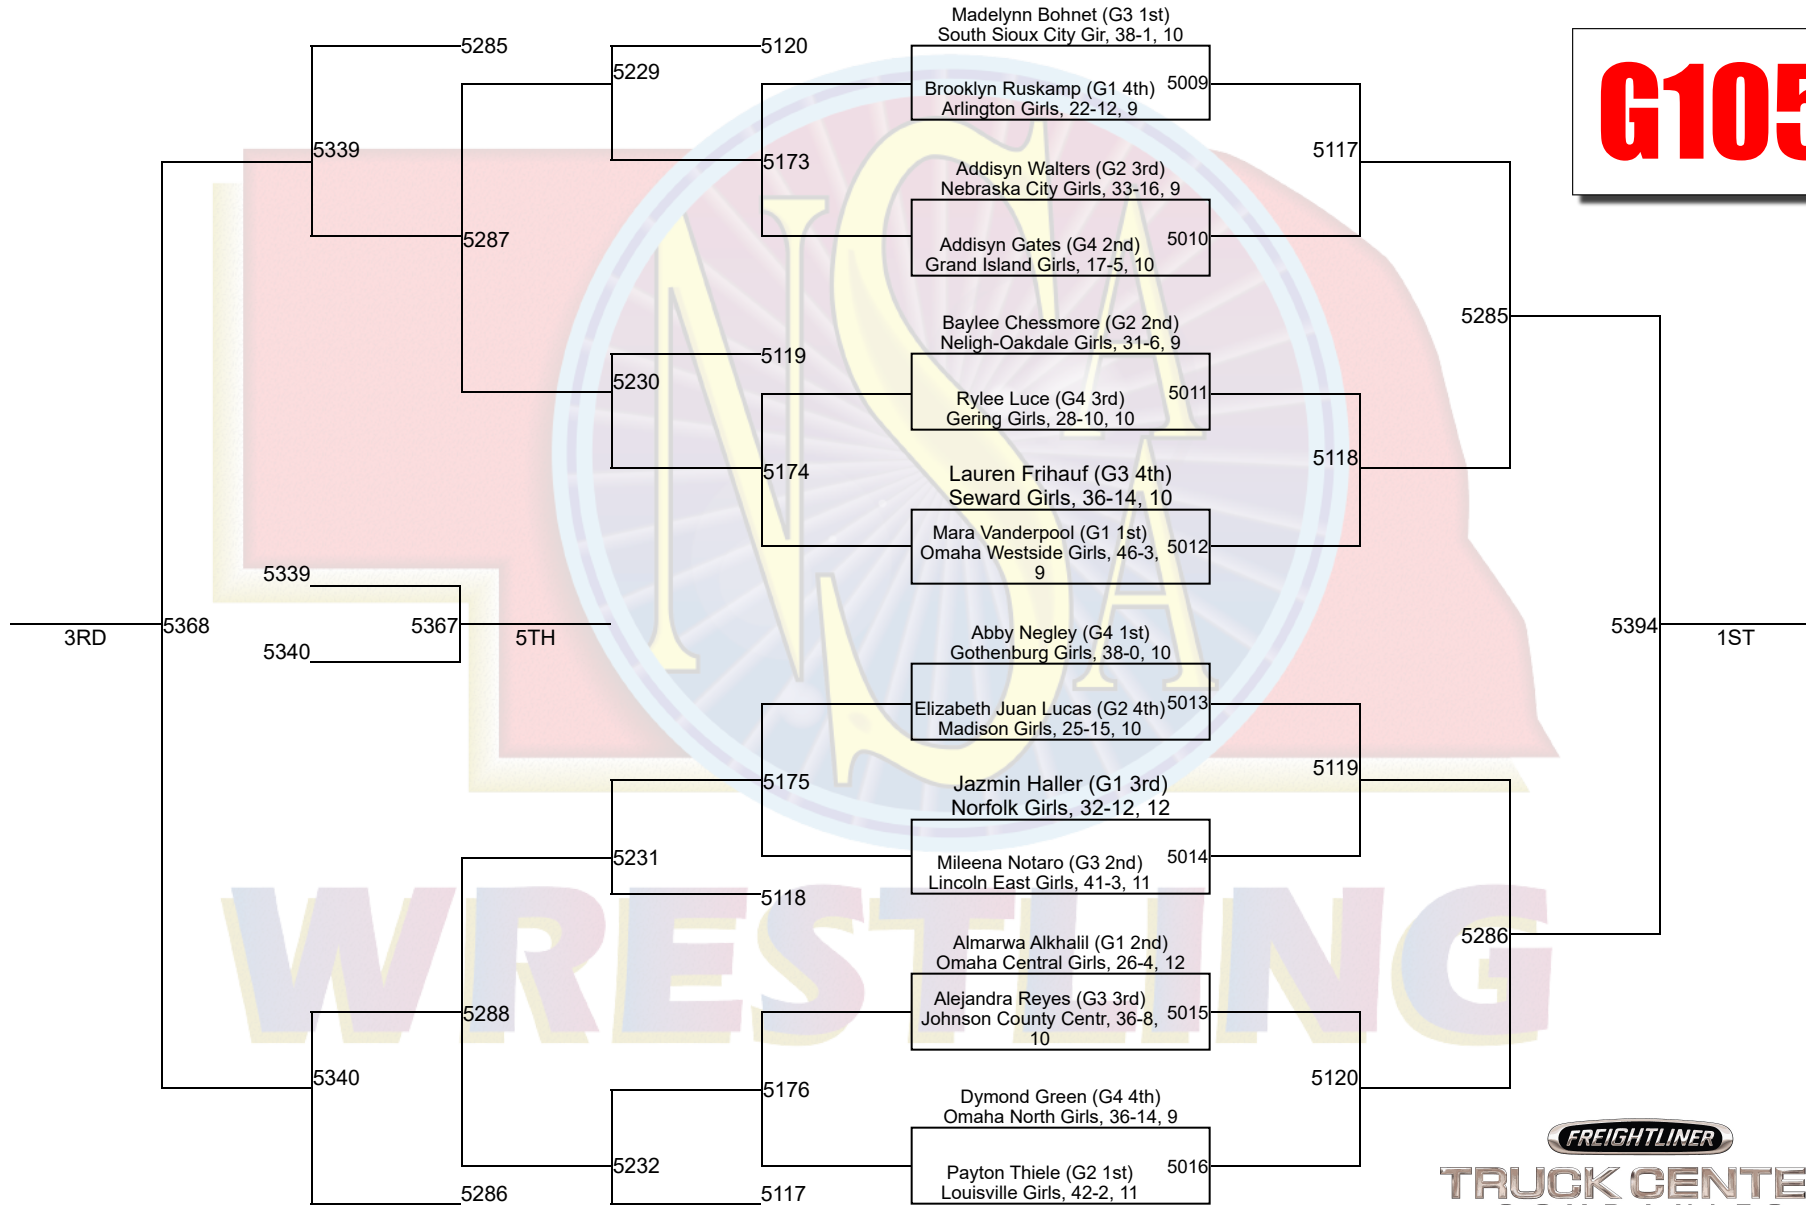

2024 NSAA State Championships

G105