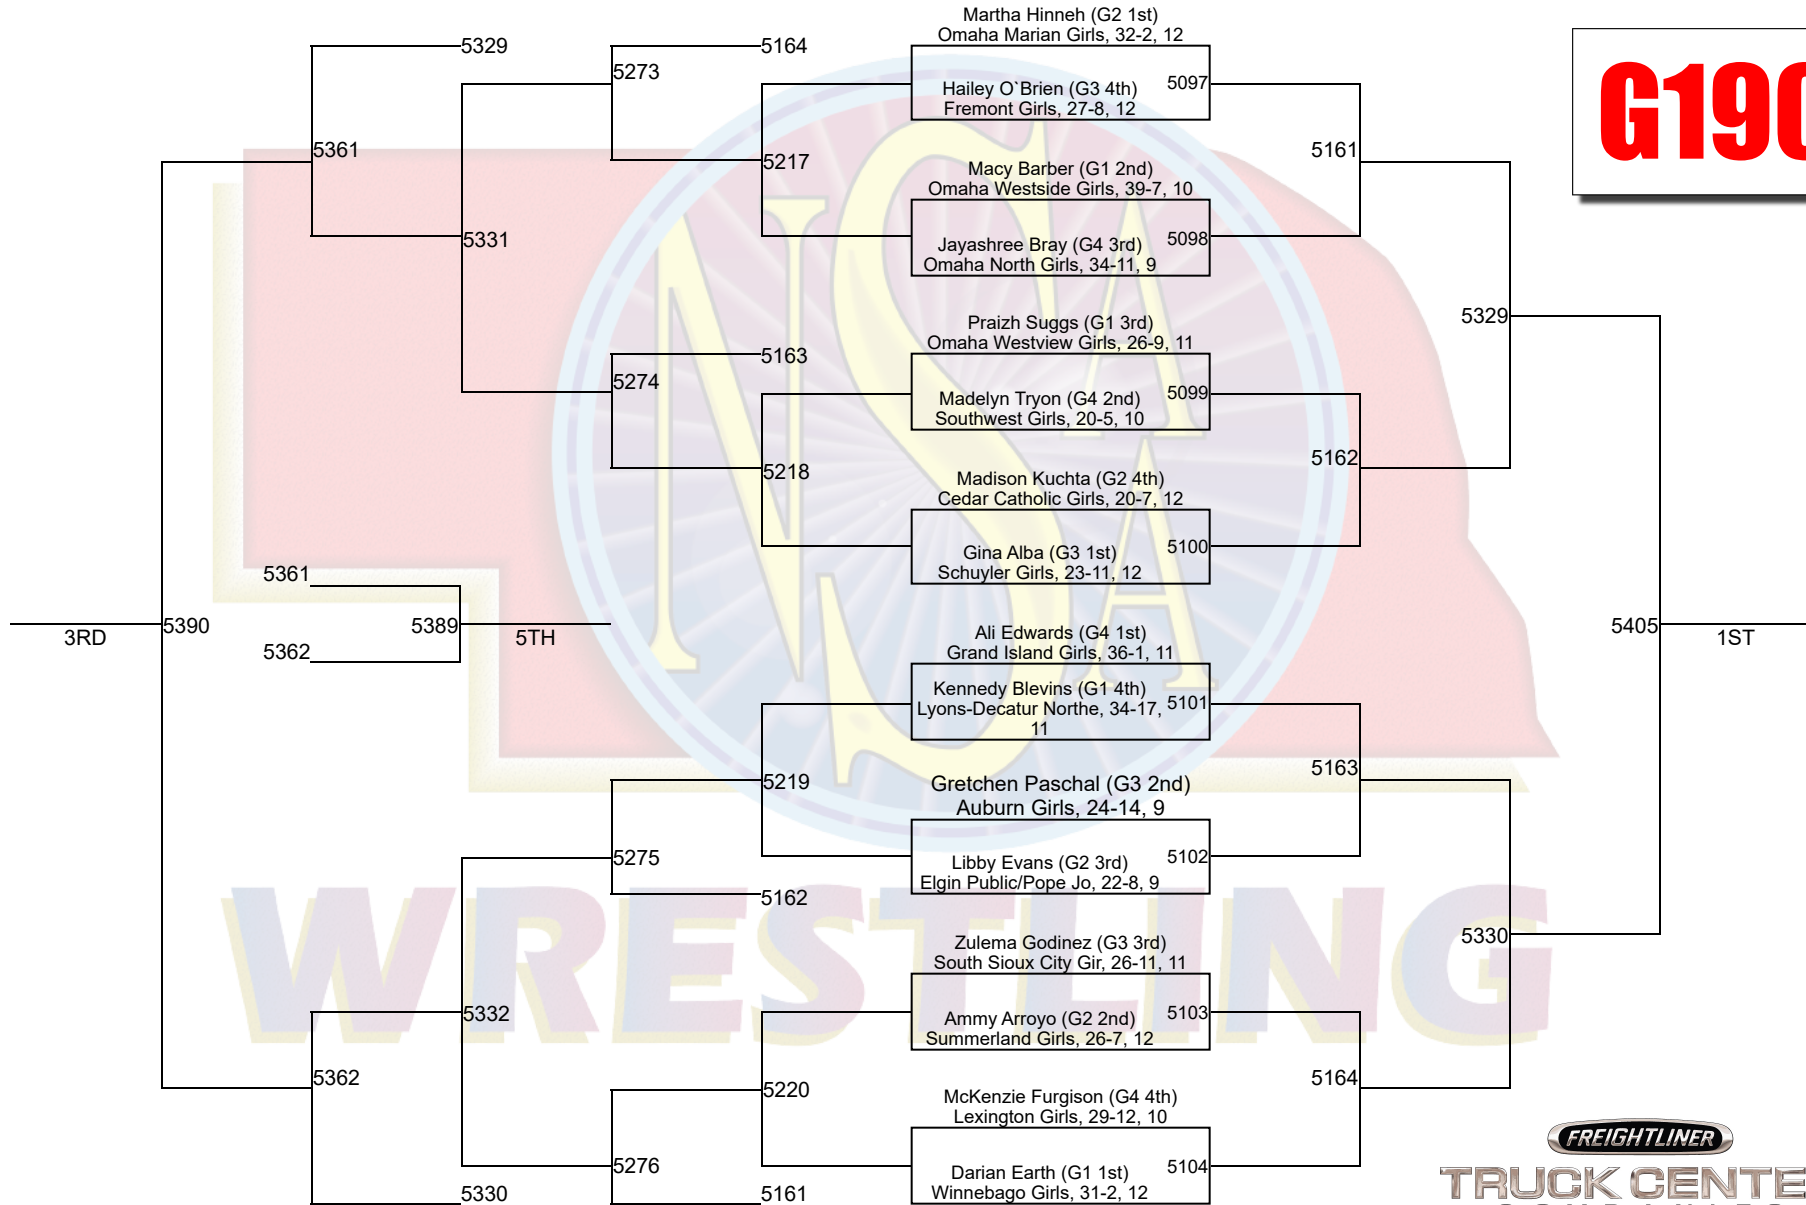

2024 NSAA State Championships

G190

WRESTLING