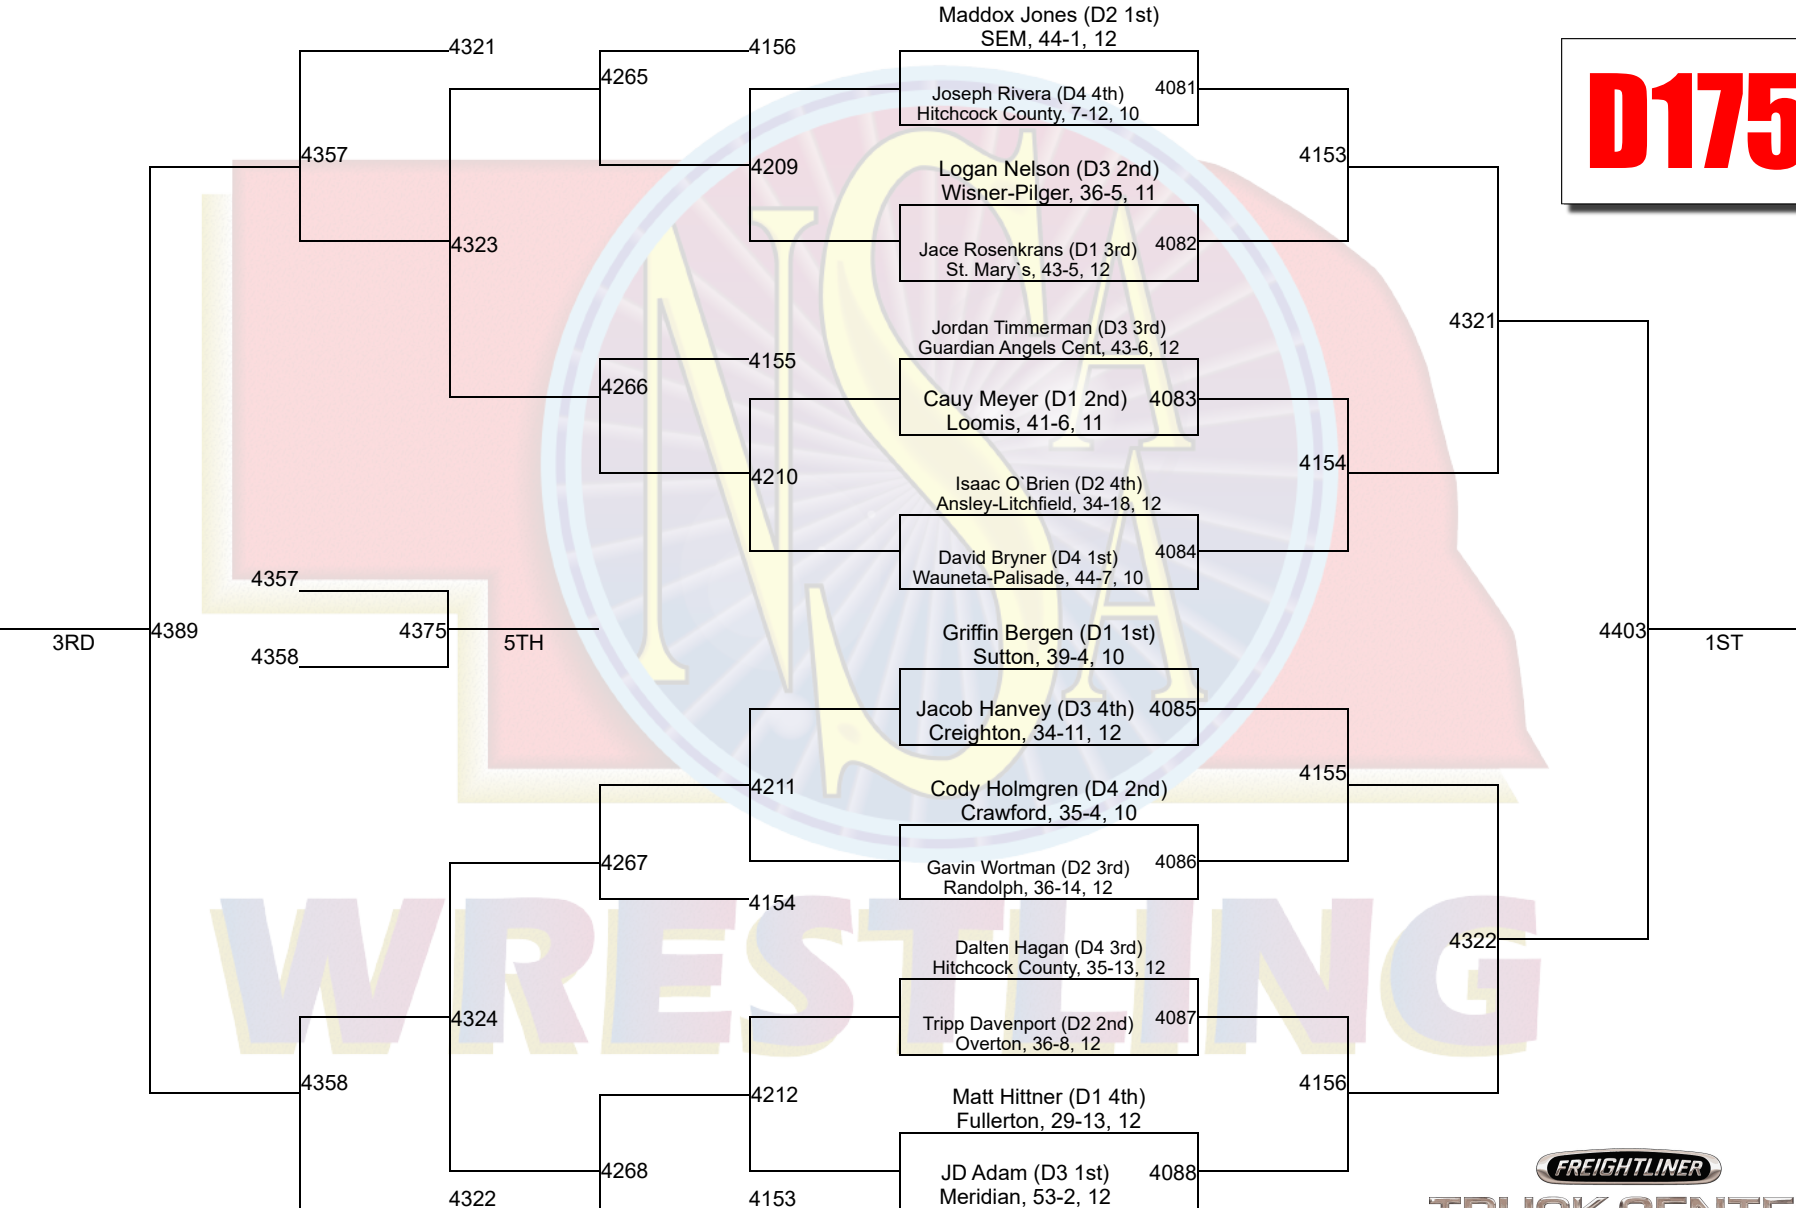

NSAA State Championships

D175