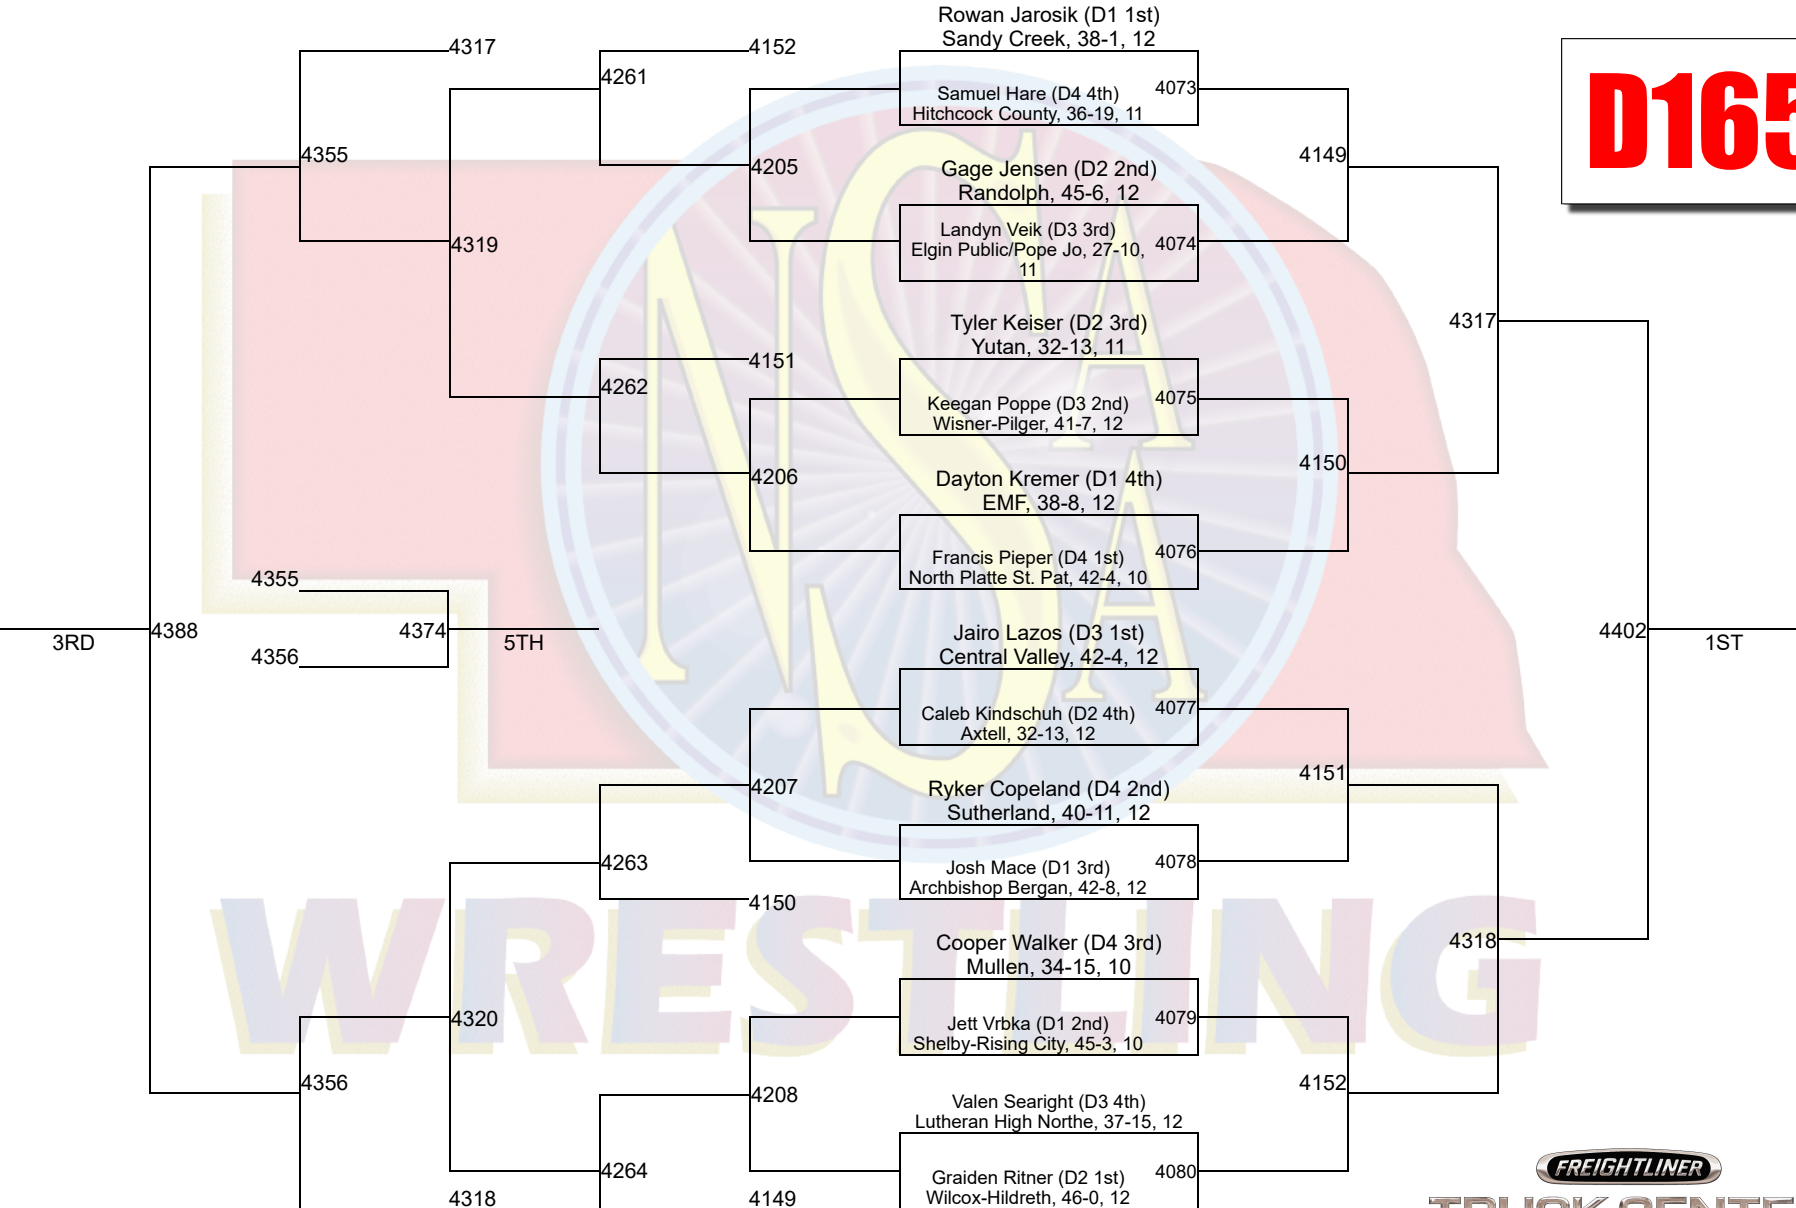

NSAA State Championships

D150

NSAA State Championships

D157

NSAA State Championships

D165

WRESTLING

NSAA State Championships