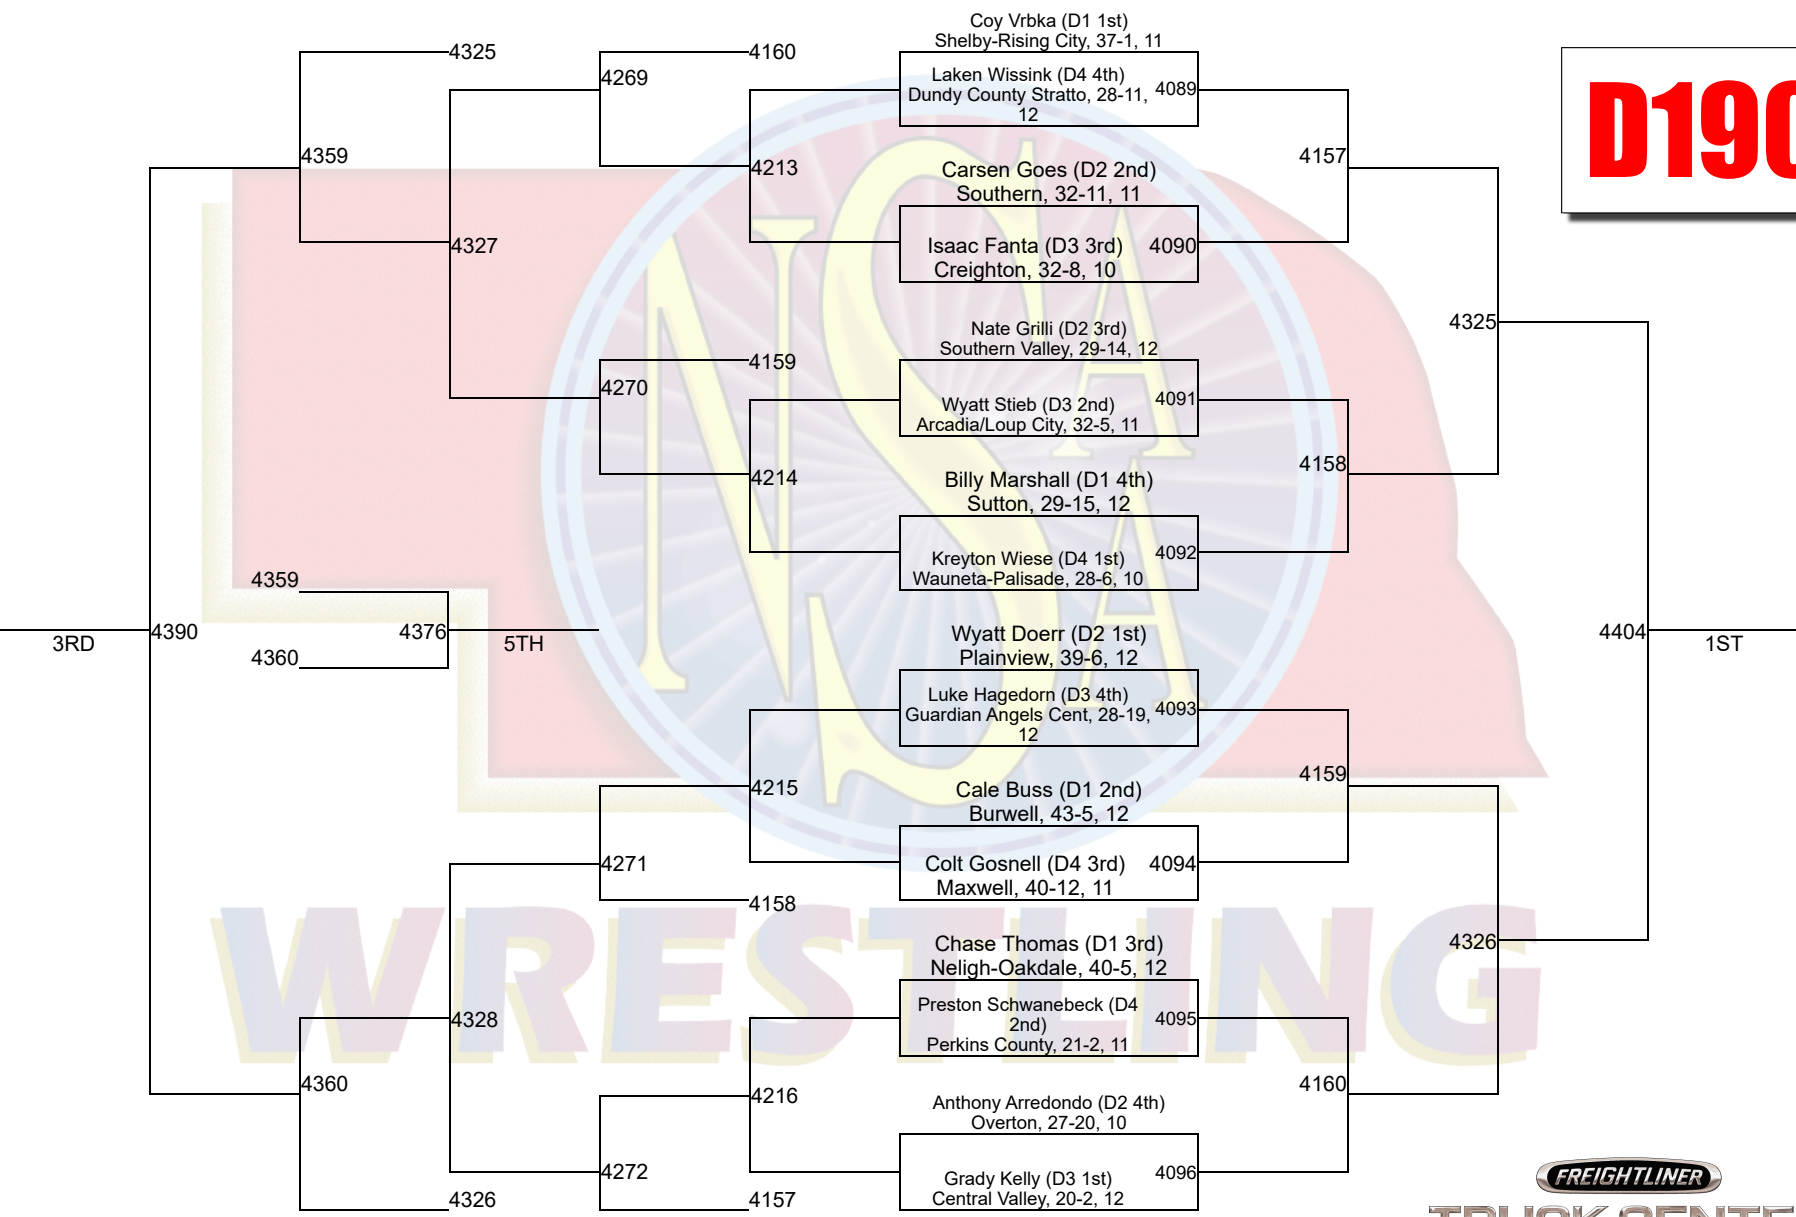

NSAA State Championships

D190

WRESTLING