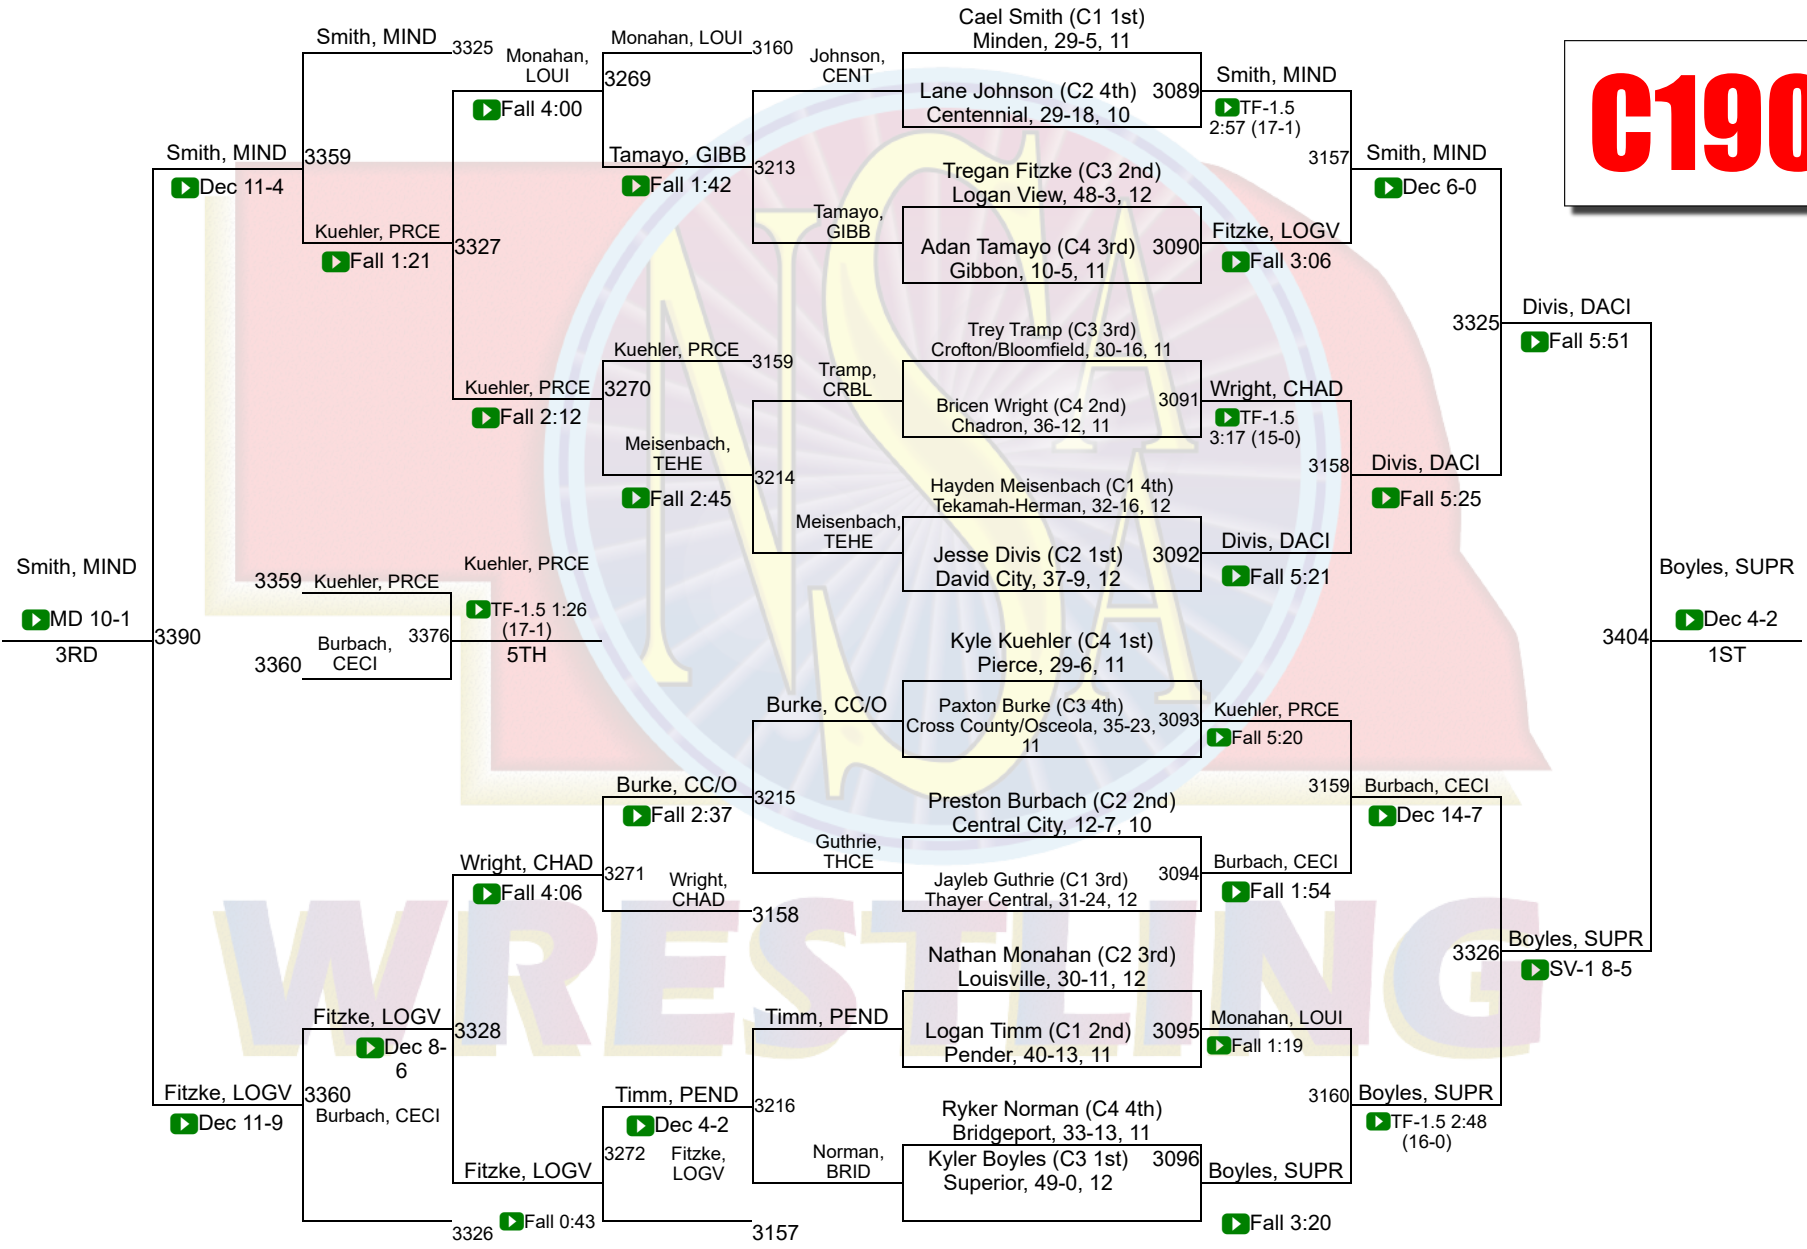

2026 NSAA State Championships

C190