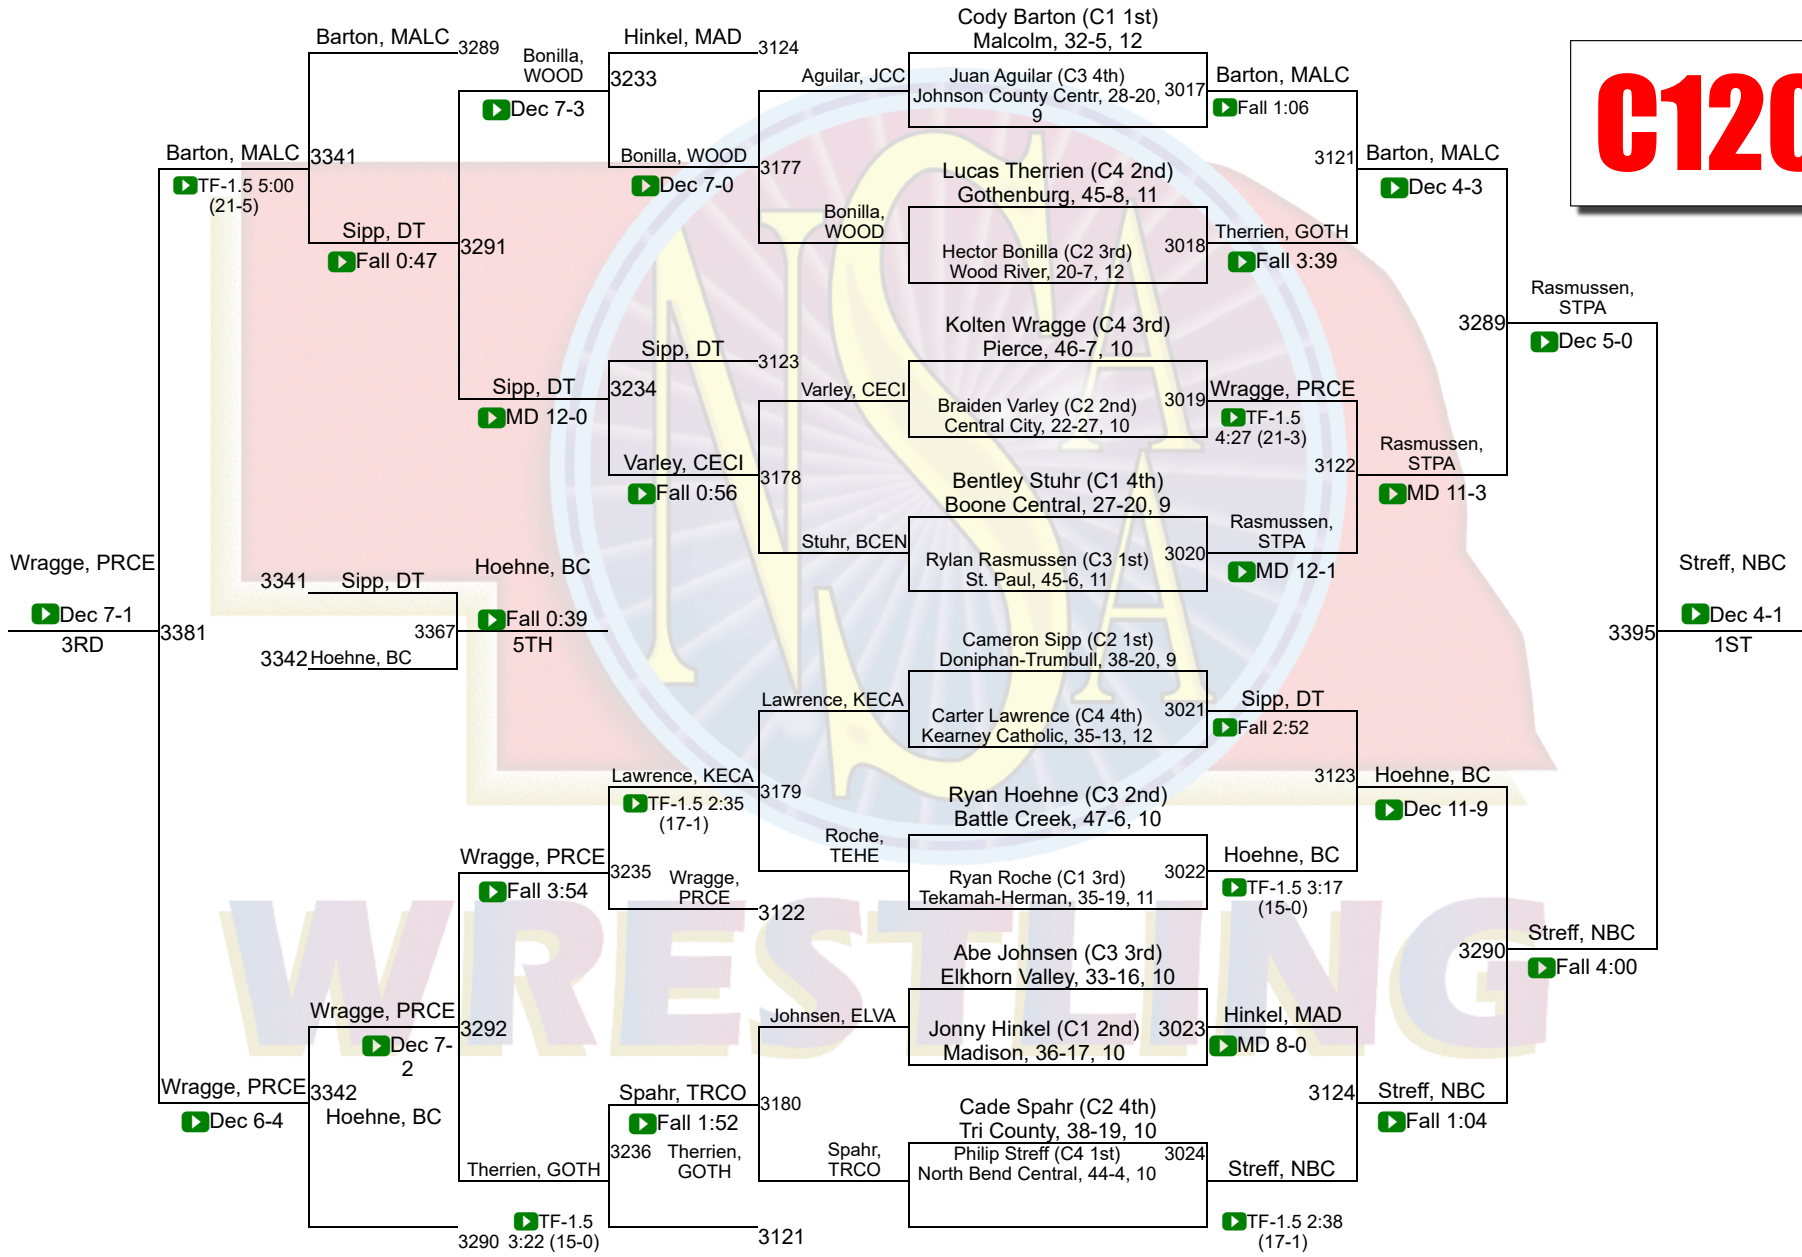

2026 NSAA State Championships

C106

2026 NSAA State Championships

C113

2026 NSAA State Championships

C120

2026 NSAA State Championships

C126

Team Scores

Printed on 02/23/2026 10:56 a.m.

C Team Scores		
1	Battle Creek	105.5
2	Pierce	92.0
3	Cedar Catholic	80.0
4	David City	79.5
5	Central City	79.0
6	Doniphan-Trumbull	74.0
7	St. Paul	71.5
8	Valentine	59.0
9	Scotus Central Catholic	57.0
10	North Bend Central	51.5
11	Cozad	50.0
11	Mitchell	50.0
13	Logan View	48.5
14	Minden	45.5
15	Madison	42.5
16	Pender	41.0
17	Broken Bow	40.0
18	O'Neill	39.0
18	Superior	39.0
20	Bishop Neumann	37.0
21	Johnson County Central	35.0
22	Gibbon	33.5
23	Boone Central	31.0
23	Thayer Central	31.0
25	Winnebago	29.0
26	Chadron	28.5