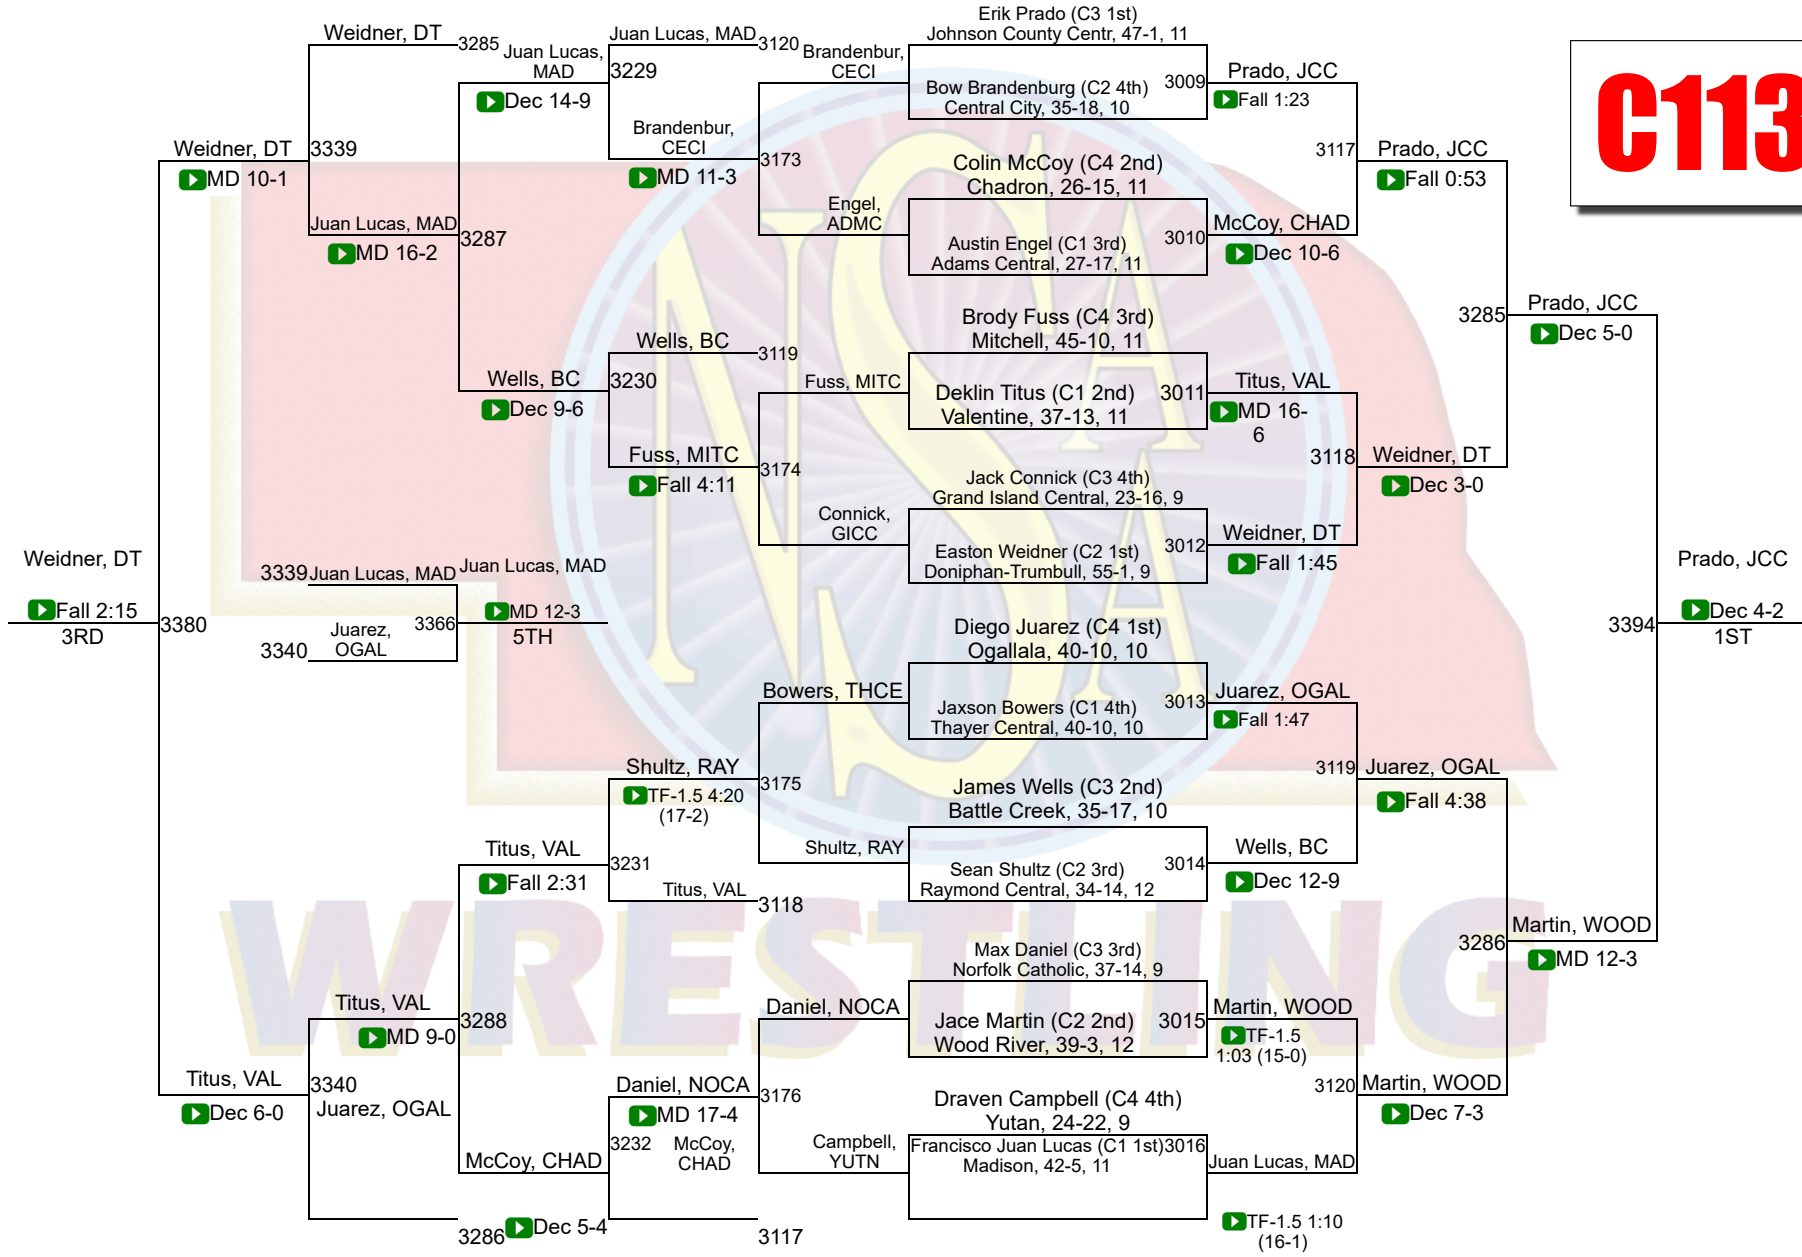

2026 NSAA State Championships

C106

2026 NSAA State Championships

C113

2026 NSAA State Championships

C120

2026 NSAA State Championships

C126

Team Scores

Printed on 02/23/2026 10:56 a.m.

C Team Scores		
1	Battle Creek	105.5
2	Pierce	92.0
3	Cedar Catholic	80.0
4	David City	79.5
5	Central City	79.0
6	Doniphan-Trumbull	74.0
7	St. Paul	71.5
8	Valentine	59.0
9	Scotus Central Catholic	57.0
10	North Bend Central	51.5
11	Cozad	50.0
11	Mitchell	50.0
13	Logan View	48.5
14	Minden	45.5
15	Madison	42.5
16	Pender	41.0
17	Broken Bow	40.0
18	O'Neill	39.0
18	Superior	39.0
20	Bishop Neumann	37.0
21	Johnson County Central	35.0
22	Gibbon	33.5
23	Boone Central	31.0
23	Thayer Central	31.0
25	Winnebago	29.0
26	Chadron	28.5