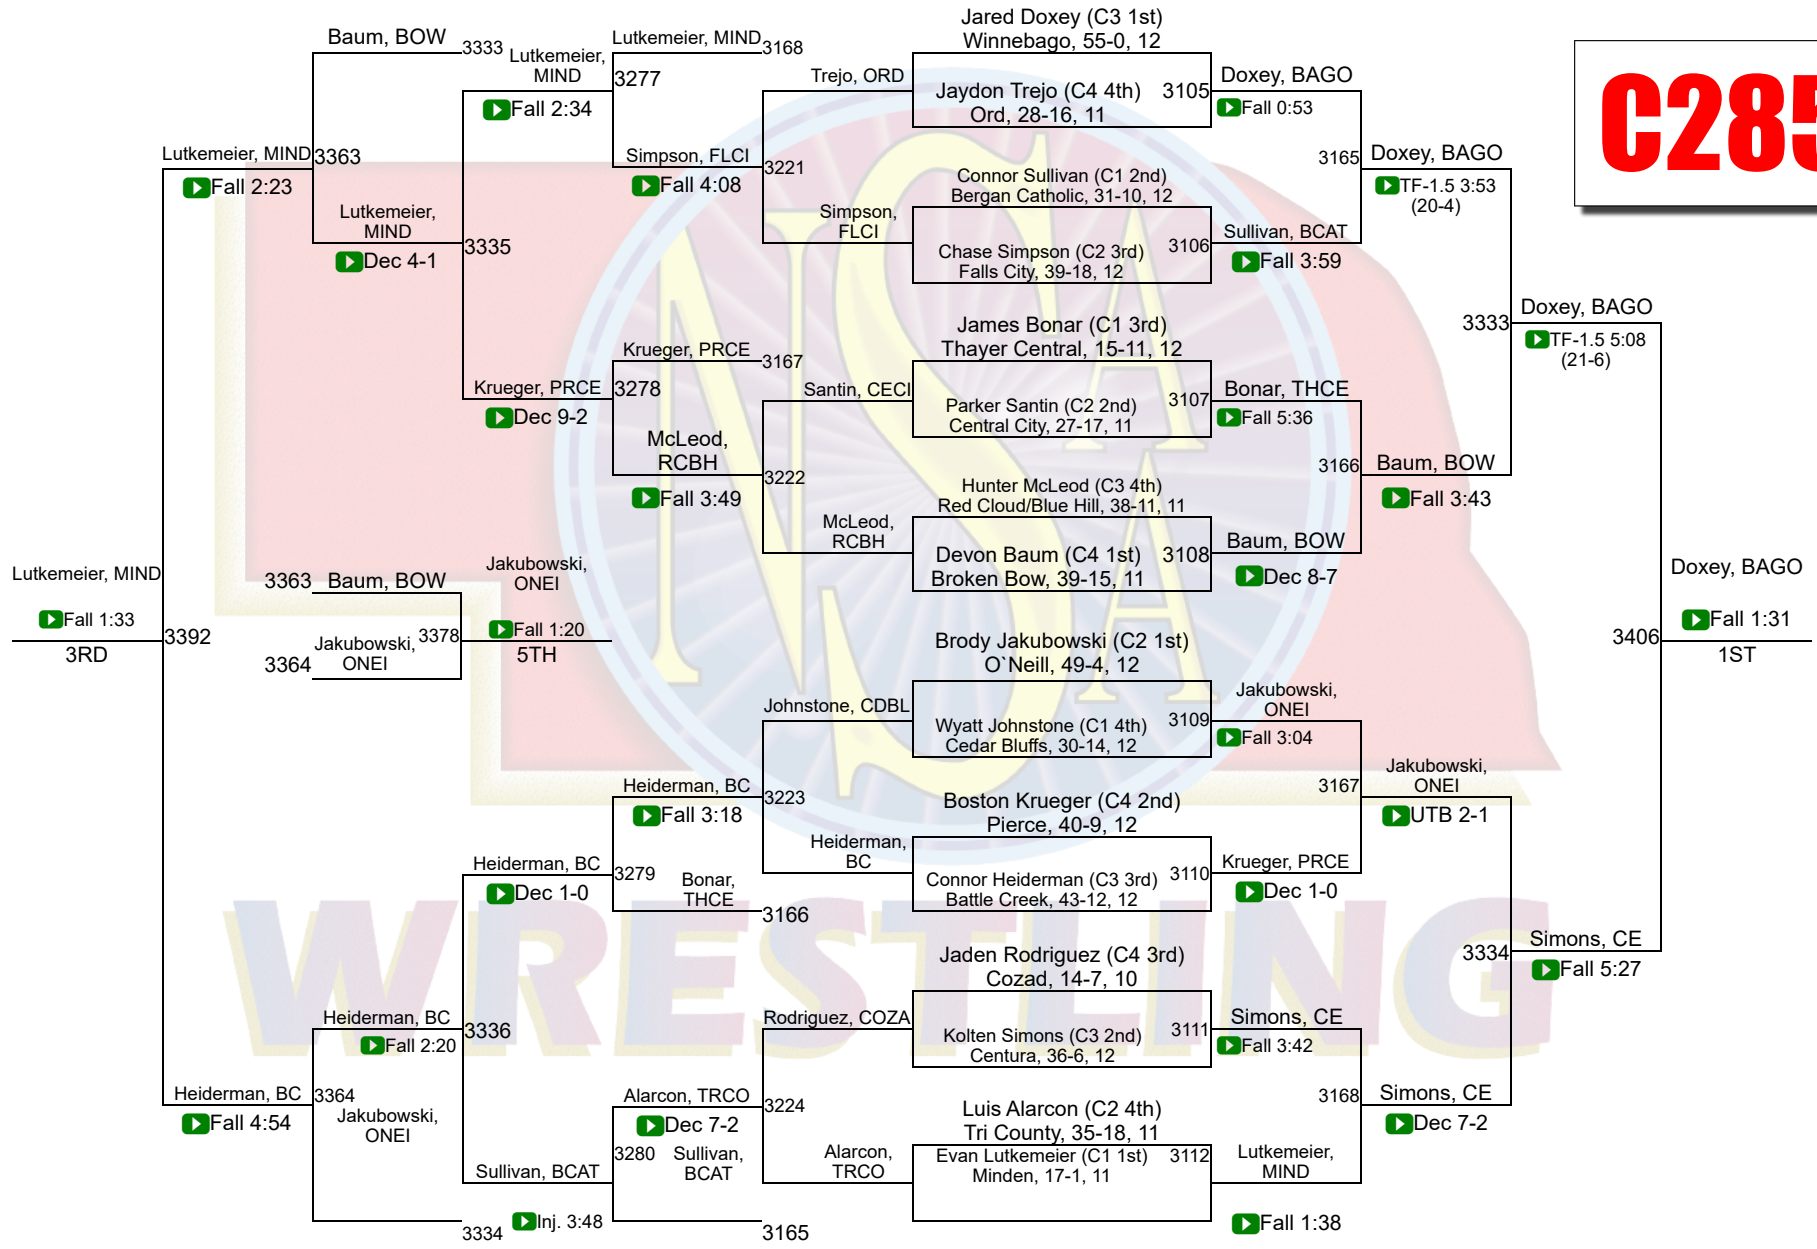

Team Scores

Printed on 02/23/2026 10:56 a.m.

C Team Scores		
1	Battle Creek	105.5
2	Pierce	92.0
3	Cedar Catholic	80.0
4	David City	79.5
5	Central City	79.0
6	Doniphan-Trumbull	74.0
7	St. Paul	71.5
8	Valentine	59.0
9	Scotus Central Catholic	57.0
10	North Bend Central	51.5
11	Cozad	50.0
11	Mitchell	50.0
13	Logan View	48.5
14	Minden	45.5
15	Madison	42.5
16	Pender	41.0
17	Broken Bow	40.0
18	O'Neill	39.0
18	Superior	39.0
20	Bishop Neumann	37.0
21	Johnson County Central	35.0
22	Gibbon	33.5
23	Boone Central	31.0
23	Thayer Central	31.0
25	Winnebago	29.0
26	Chadron	28.5