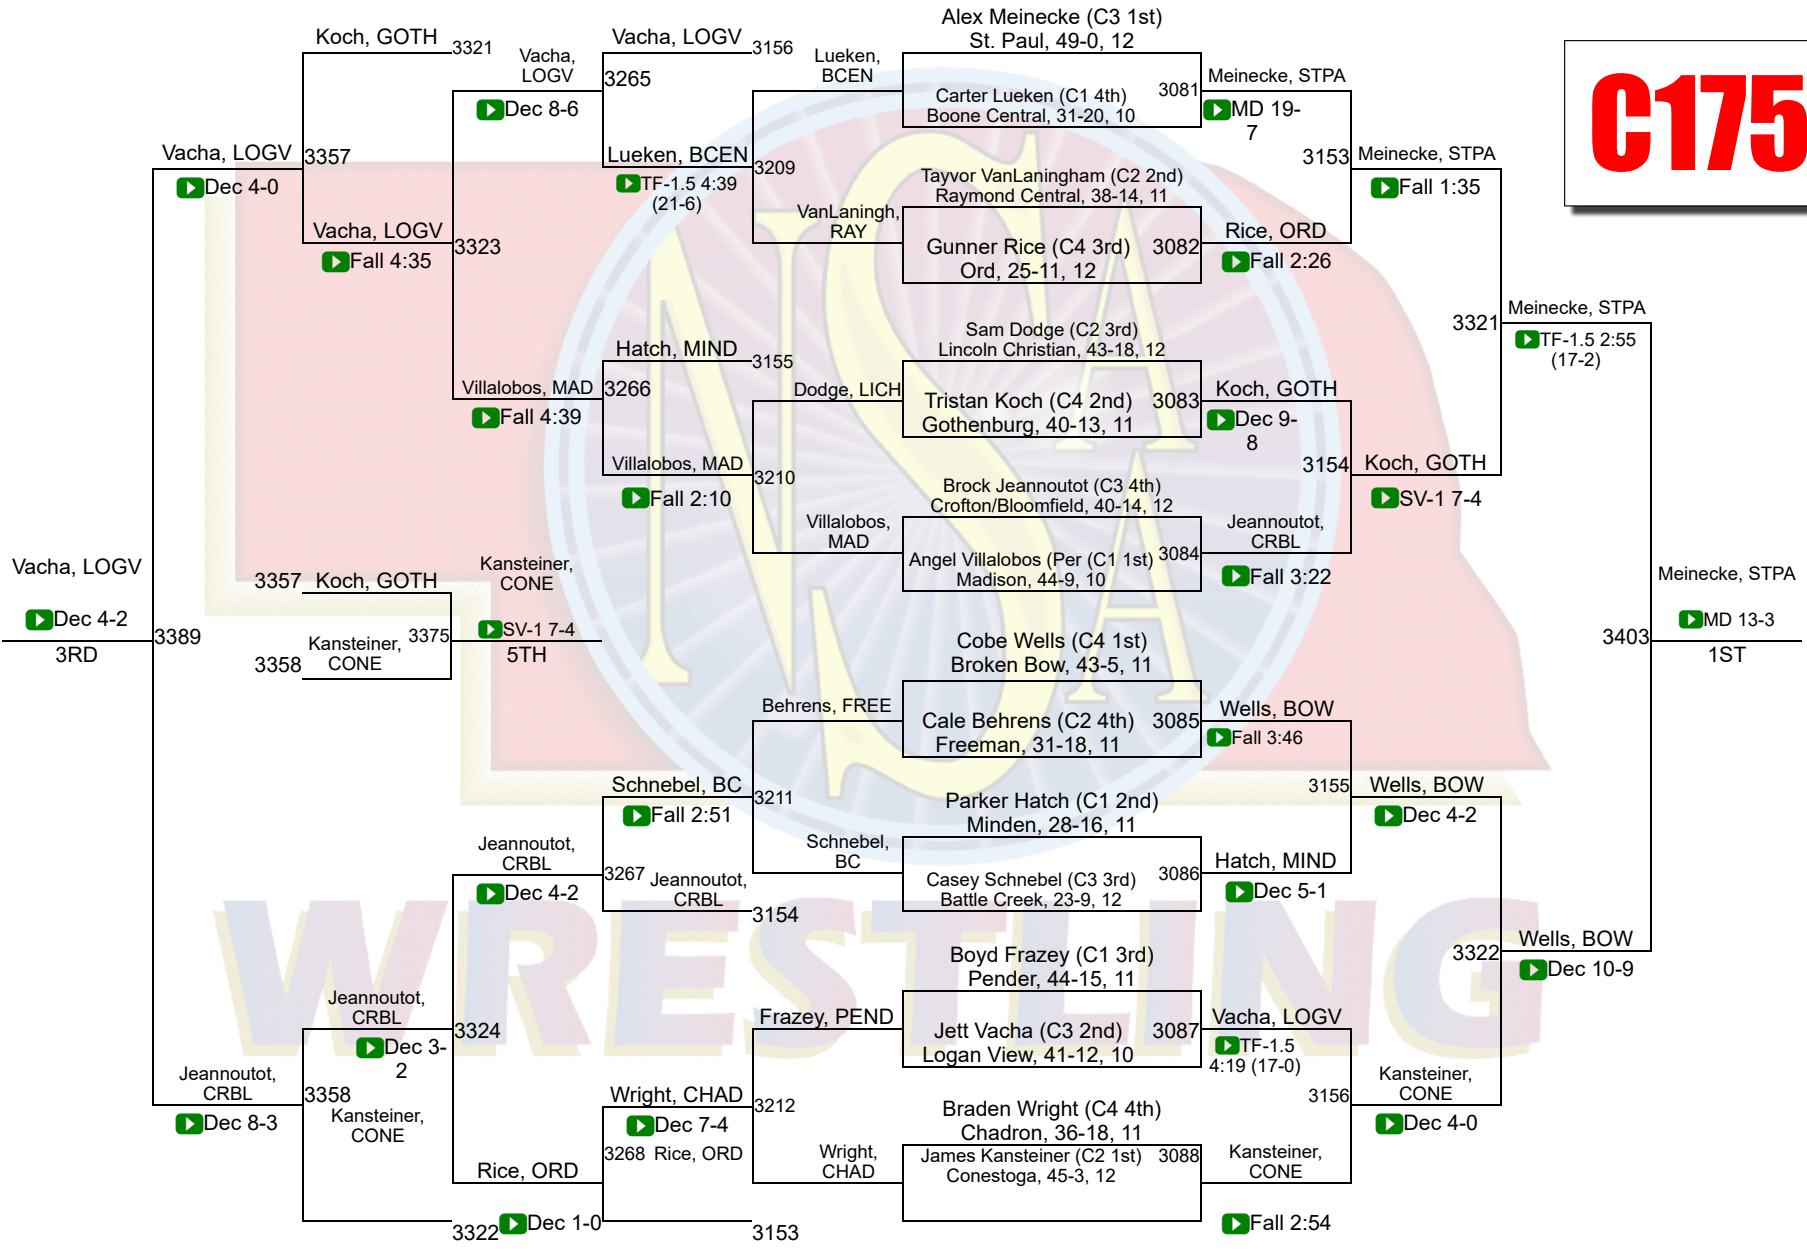

2026 NSAA State Championships

C175