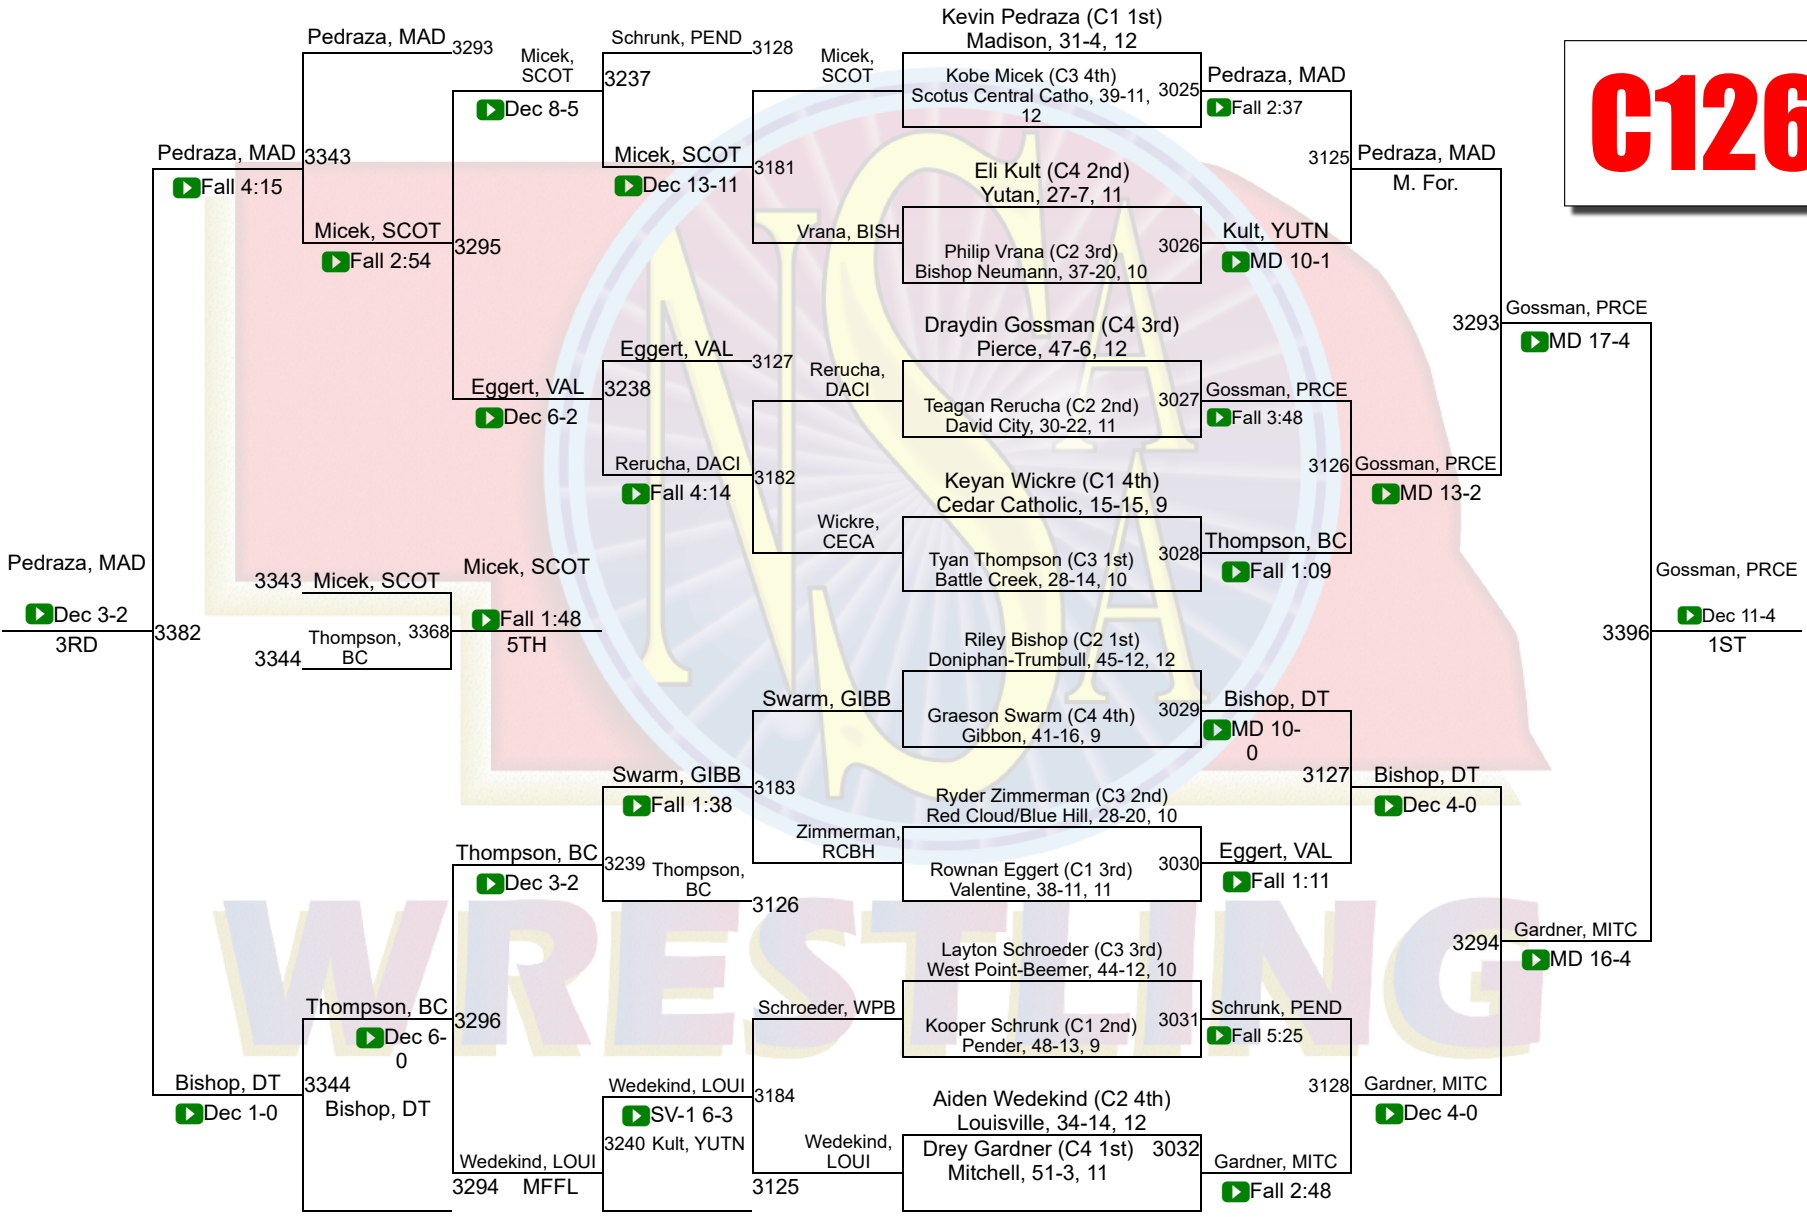

2026 NSAA State Championships

C106

2026 NSAA State Championships

C113

2026 NSAA State Championships

C120

2026 NSAA State Championships

C126

Team Scores

Printed on 02/23/2026 10:56 a.m.

C Team Scores		
1	Battle Creek	105.5
2	Pierce	92.0
3	Cedar Catholic	80.0
4	David City	79.5
5	Central City	79.0
6	Doniphan-Trumbull	74.0
7	St. Paul	71.5
8	Valentine	59.0
9	Scotus Central Catholic	57.0
10	North Bend Central	51.5
11	Cozad	50.0
11	Mitchell	50.0
13	Logan View	48.5
14	Minden	45.5
15	Madison	42.5
16	Pender	41.0
17	Broken Bow	40.0
18	O'Neill	39.0
18	Superior	39.0
20	Bishop Neumann	37.0
21	Johnson County Central	35.0
22	Gibbon	33.5
23	Boone Central	31.0
23	Thayer Central	31.0
25	Winnebago	29.0
26	Chadron	28.5