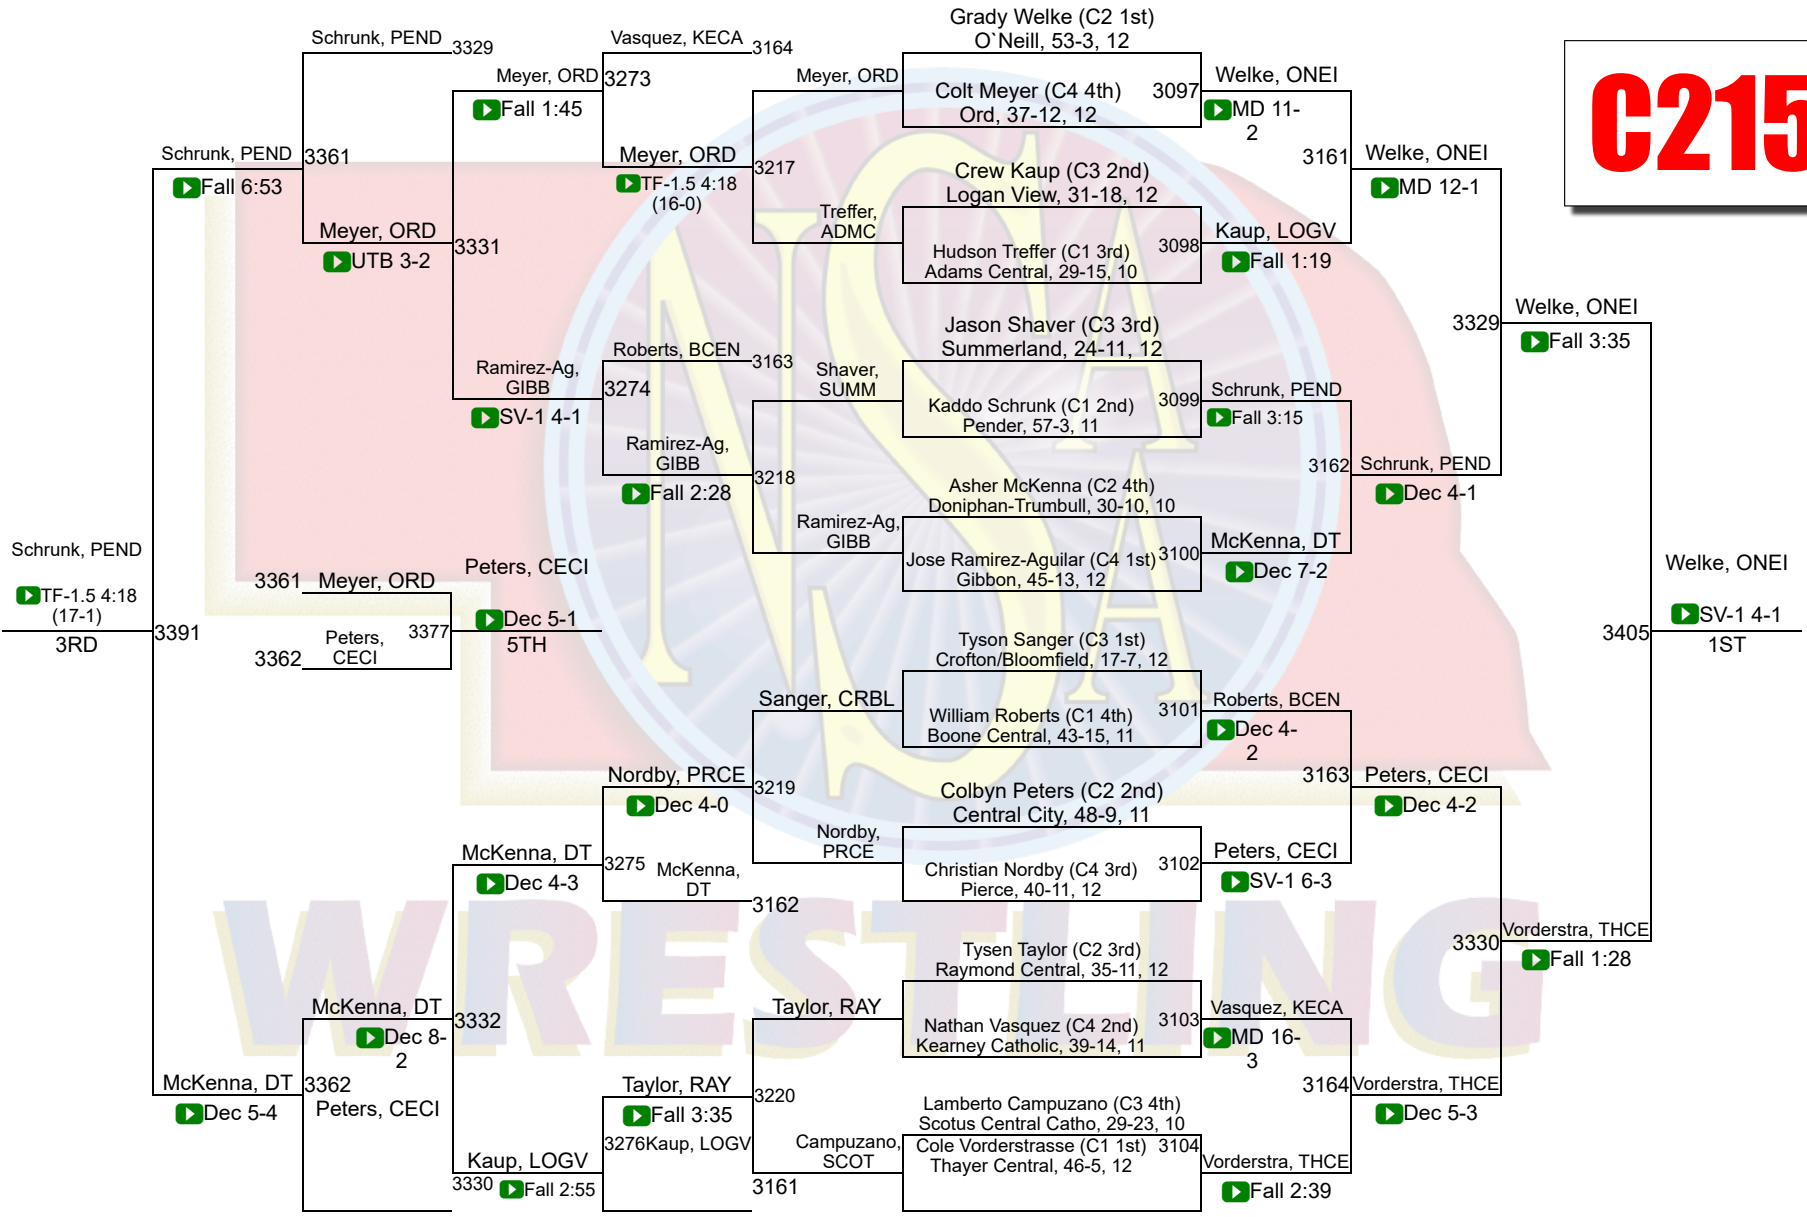

2026 NSAA State Championships

C215