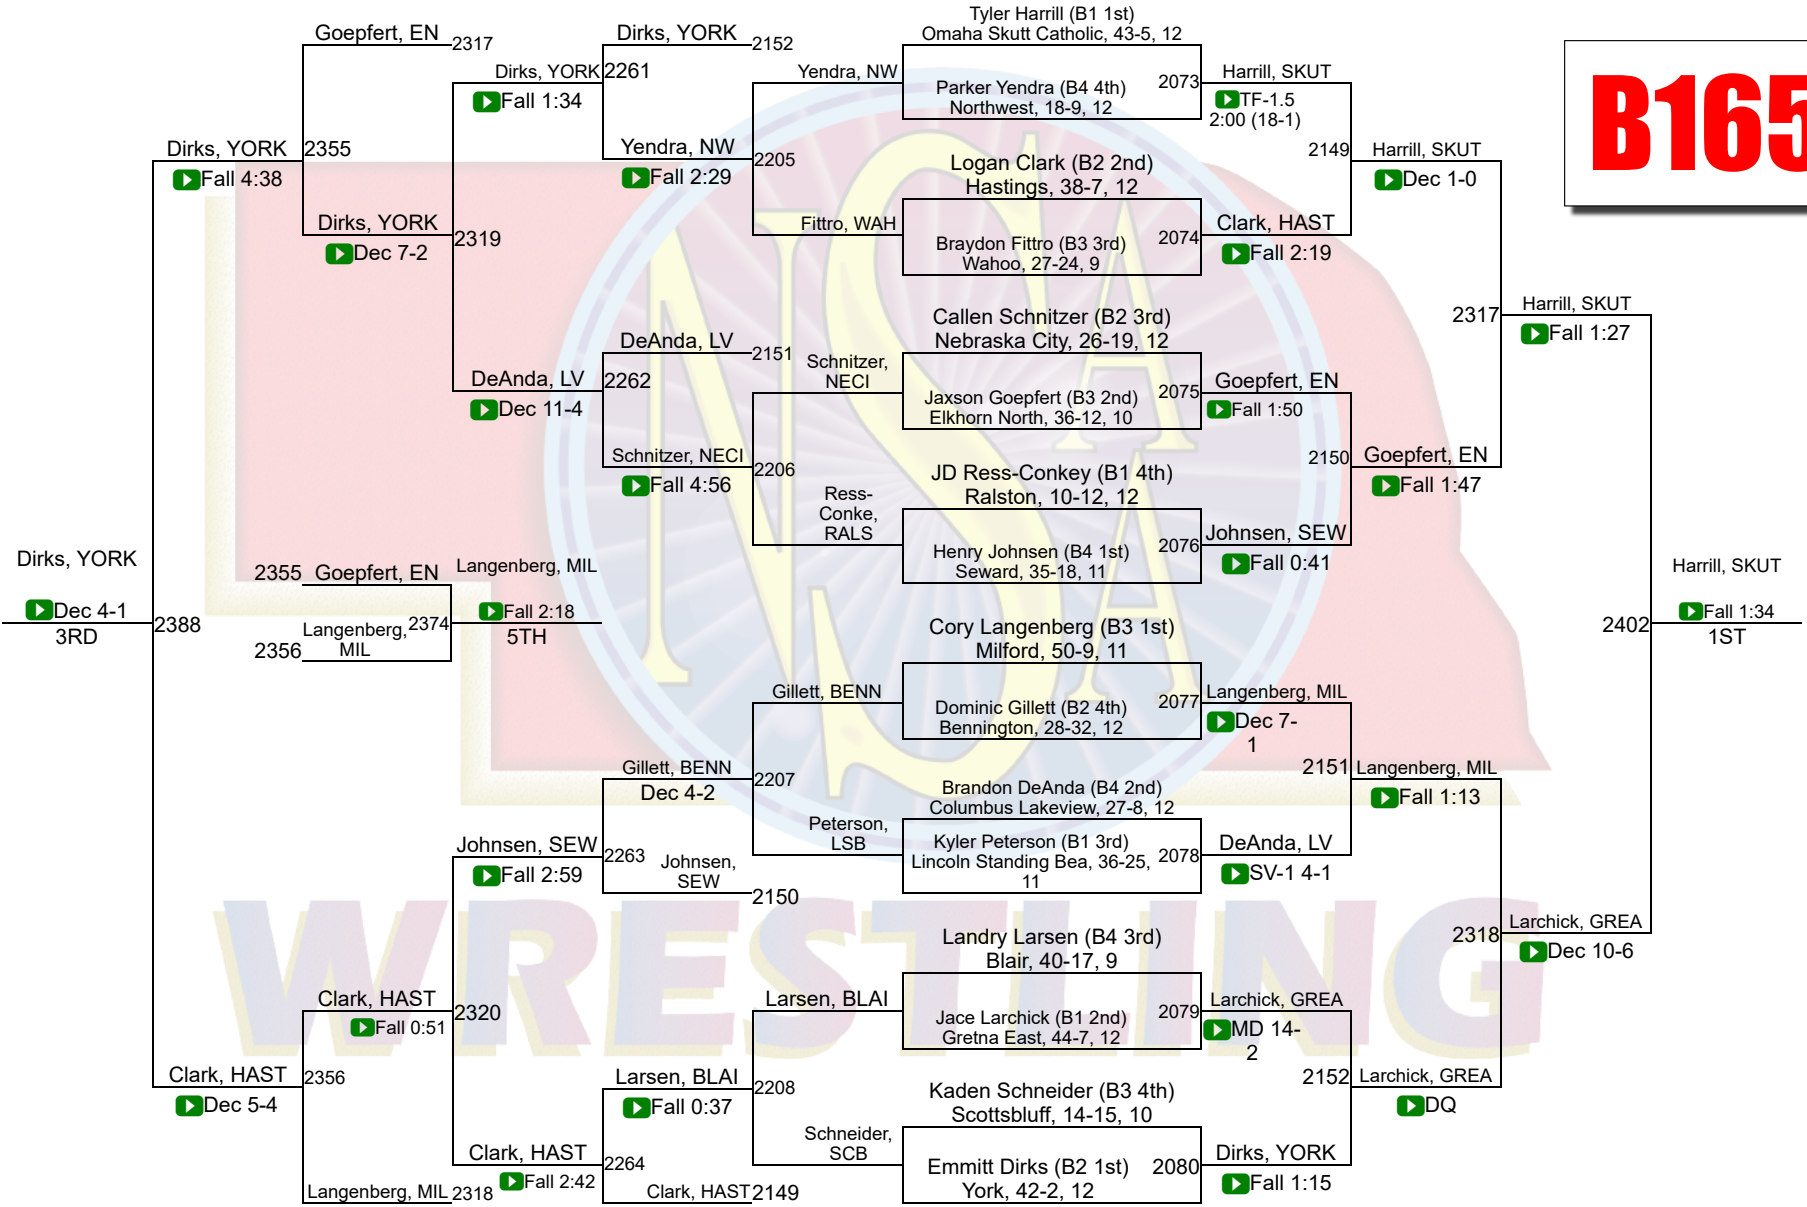

2026 NSAA State Championships

B144

2026 NSAA State Championships

B150

2026 NSAA State Championships

B157

2026 NSAA State Championships

B165

| | | |
|----|-----------------------|------|
| 27 | Lincoln Standing Bear | 21.0 |
| 28 | McCook | 20.5 |
| 29 | Auburn | 20.0 |
| 30 | Fort Calhoun | 19.5 |
| 30 | Holdrege | 19.5 |
| 32 | Wahoo | 18.0 |
| 33 | Columbus Lakeview | 17.0 |
| 33 | Norris | 17.0 |
| 35 | Ashland-Greenwood | 13.5 |
| 36 | Fairbury | 13.0 |
| 36 | Wayne | 13.0 |
| 38 | Lincoln Lutheran | 9.0 |
| 39 | Lincoln Northwest | 7.0 |
| 39 | Omaha Gross Catholic | 7.0 |
| 41 | Arlington | 5.0 |
| 42 | Lincoln Pius X | 3.0 |
| 42 | Schuyler | 3.0 |
| 44 | Boys Town | 2.0 |
| 45 | Elkhorn | 0.0 |
| 45 | Platteview | 0.0 |