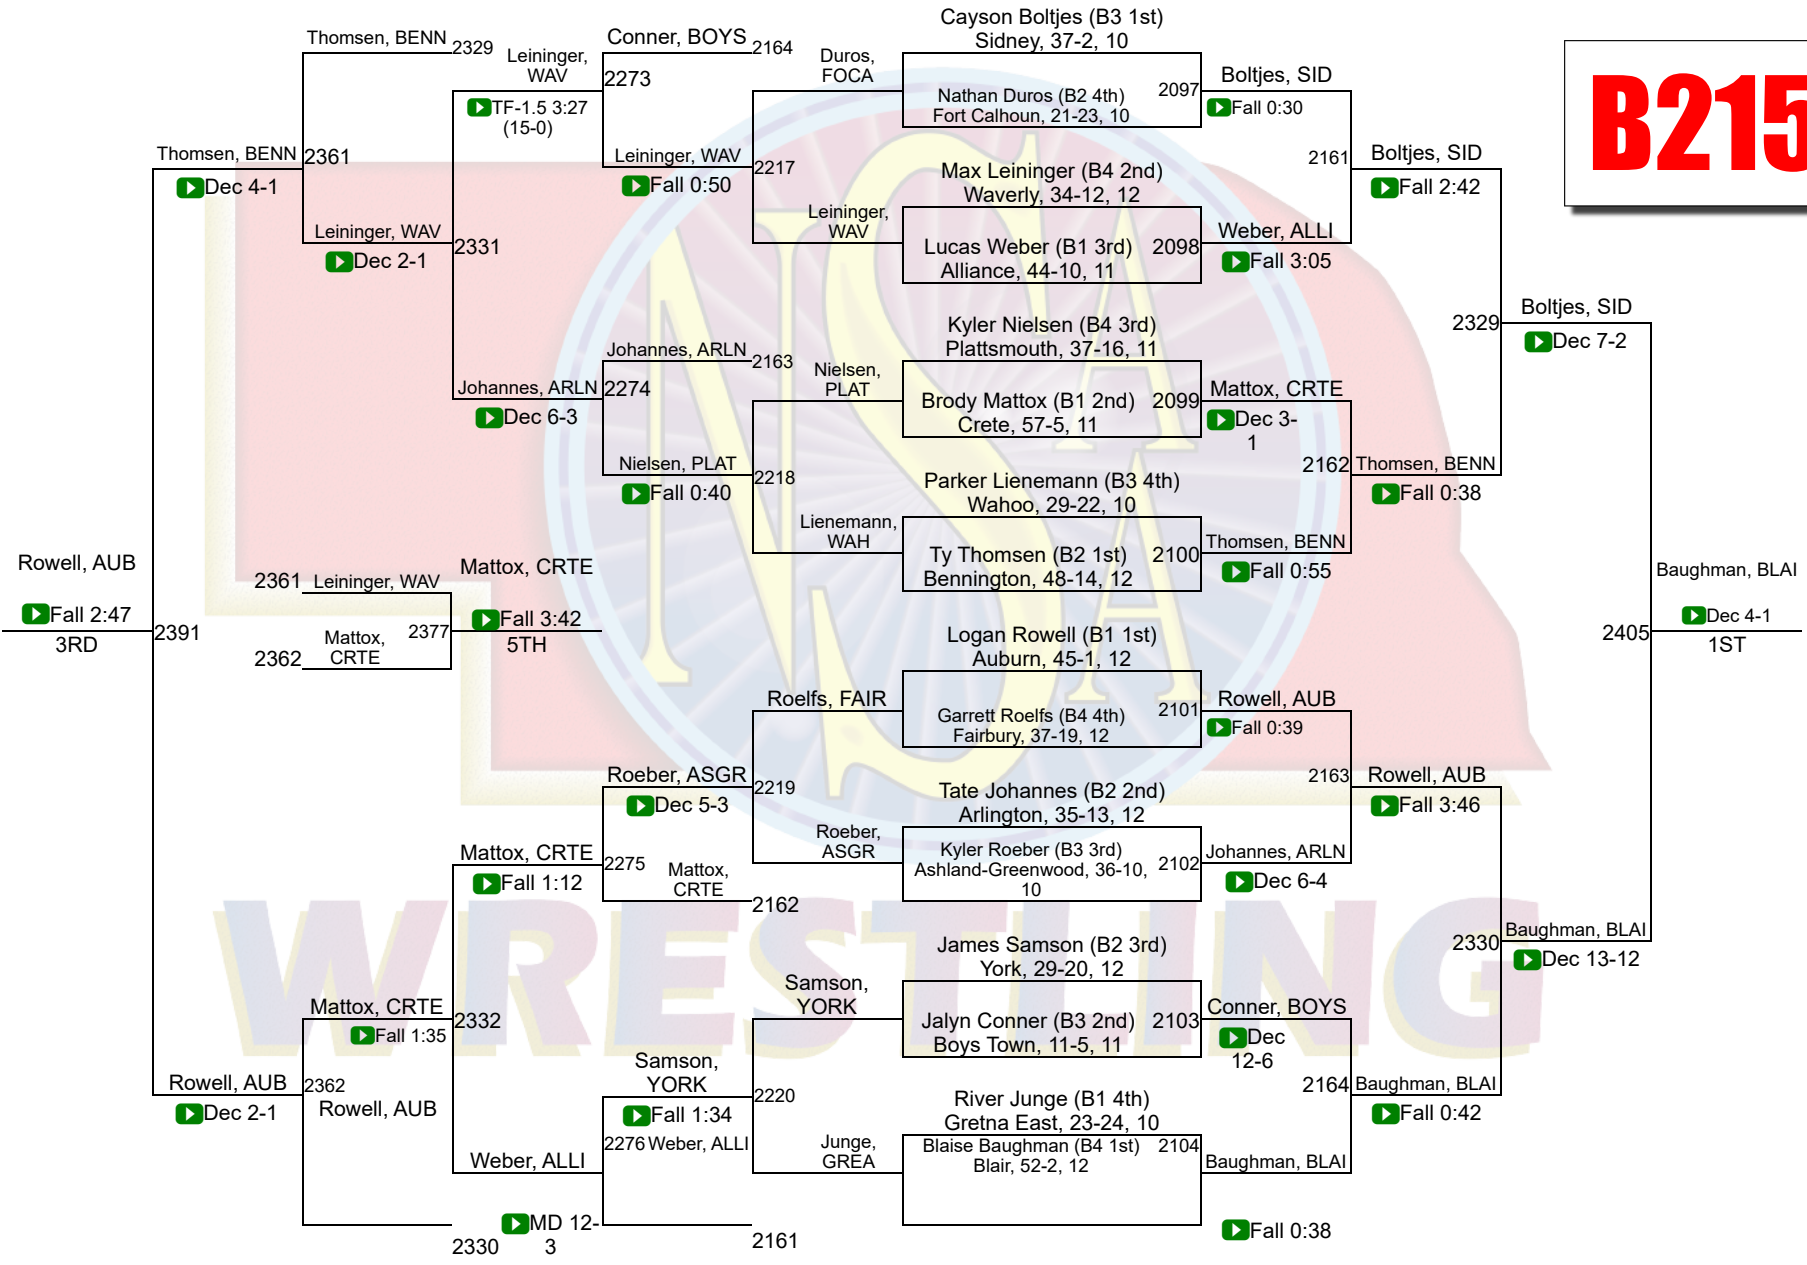

2026 NSAA State Championships

B215