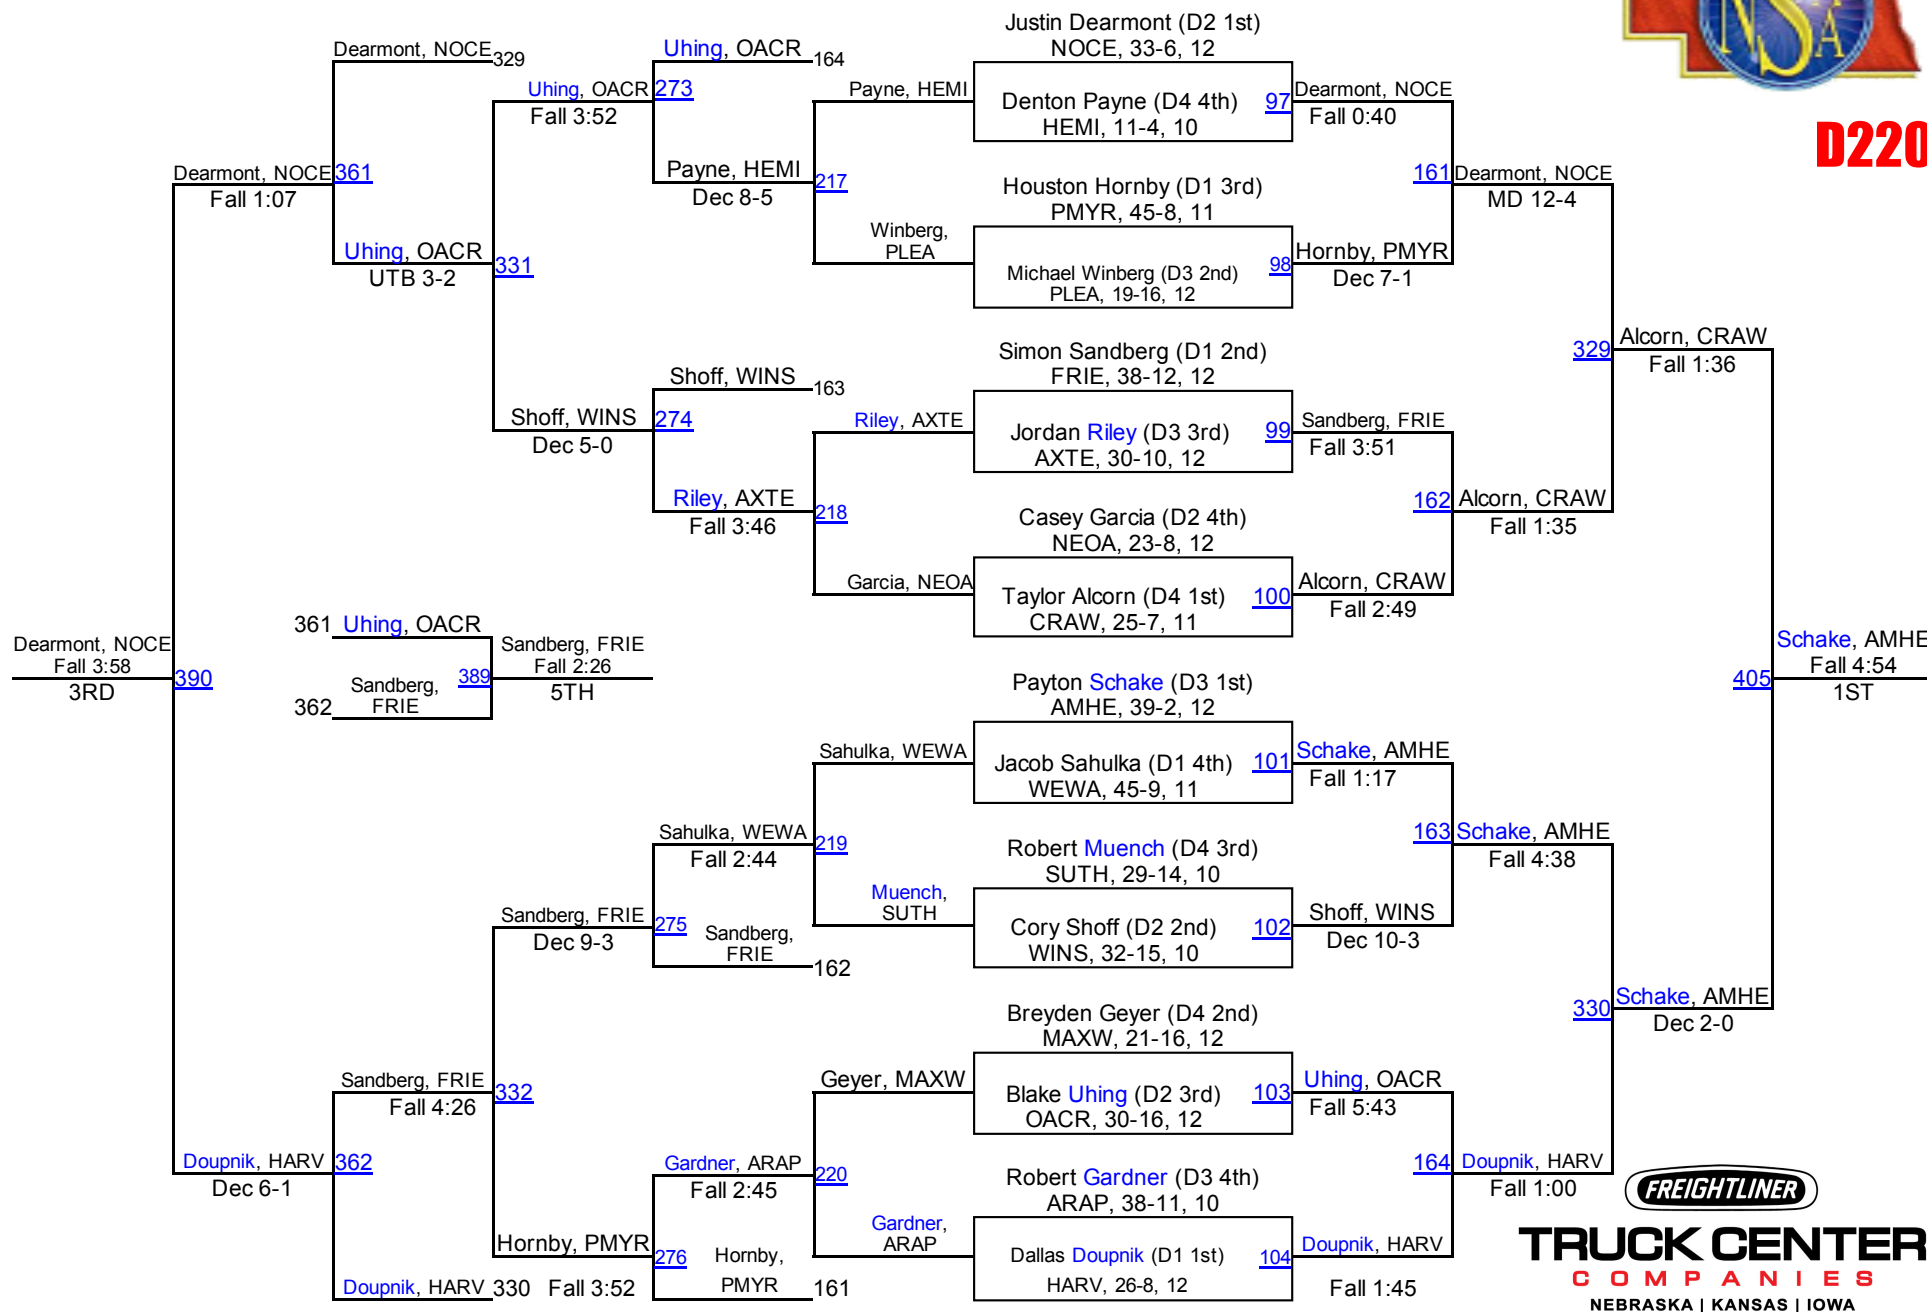

D160

2015 NSAA Championships

D170

TRUCK CENTER
COMPANIES
NEBRASKA | KANSAS | IOWA

2015 NSAA Championships

D182

2015 NSAA Championships

D220