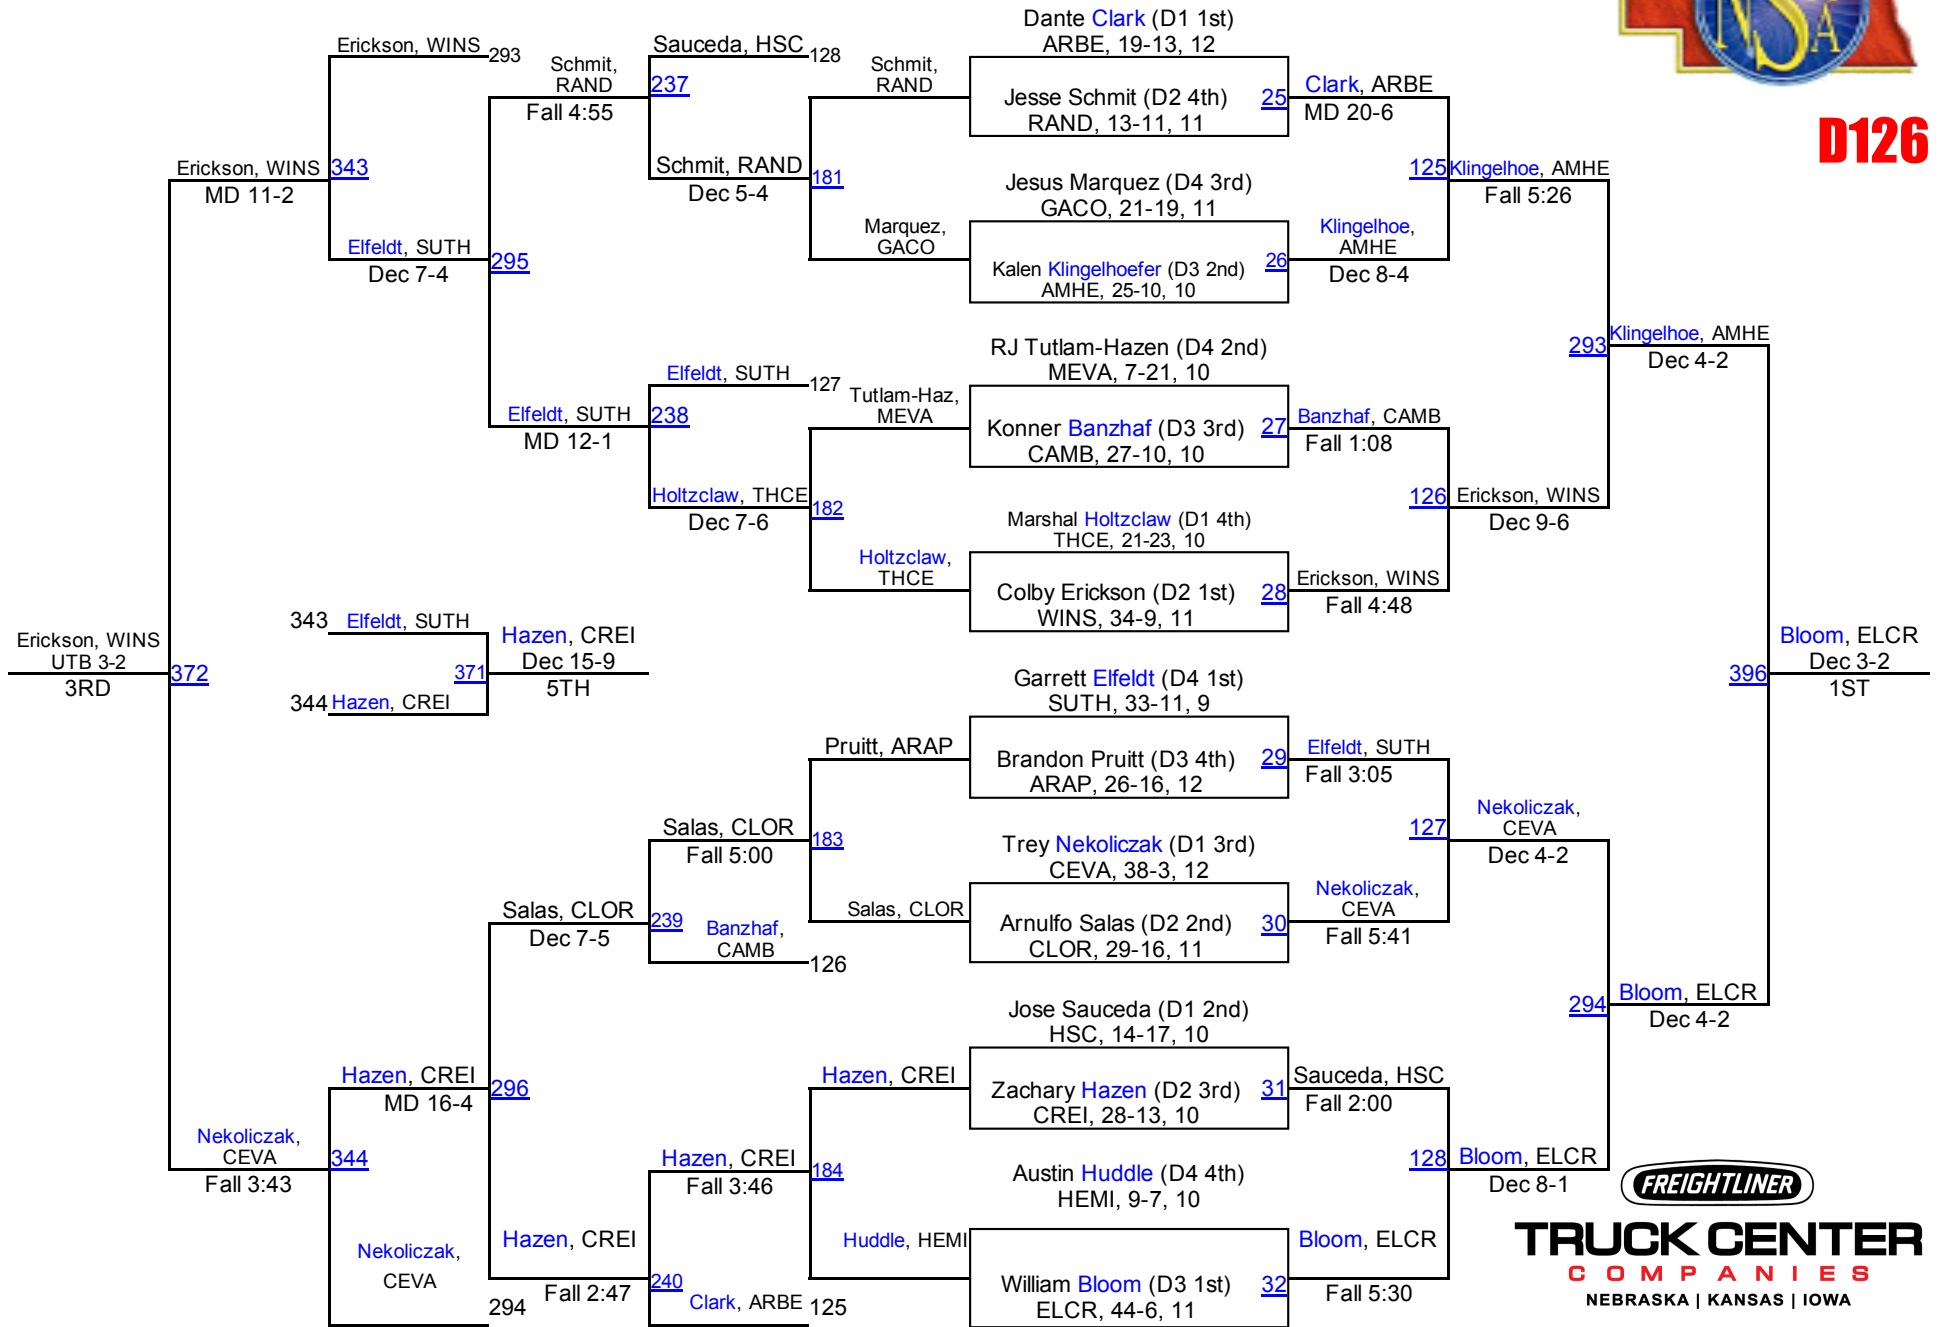

2015 NSAA Wrestling Championships
FINAL Team Scores
Class D

1. Amherst	201.0	36. Harvard	19.0
2. Friend	95.5	36. Hay Springs	19.0
3. Oakland-Craig	76.0	38. Anselmo-Merna	18.0
4. Creighton	71.0	38. Laurel-Concord-Coleridge	18.0
5. Randolph	58.0	40. Ansley-Litchfield	17.0
6. Neligh-Oakdale	54.0	41. Elgin Public/Pope John	16.0
6. North Platte St. Patrick's	54.0	41. Mullen	16.0
8. Scribner-Snyder	50.0	43. St. Mary's	15.0
9. Palmer	49.5	44. High Plains Community	14.5
10. Winside	49.0	45. Shelby-Rising City	11.0
11. Sutherland	44.0	46. Cambridge	10.0
12. Elkhorn Valley	41.0	46. Hemingford	10.0
13. Sandhills/Thedford	39.0	48. Axtell	9.0
14. Pleasanton	36.0	48. Medicine Valley	9.0
15. Maxwell	35.5	50. South Loup	8.0
16. Central Valley	34.0	50. Sumner-Eddyville-Miller	8.0
16. Southwest	34.0	50. Thayer Central	8.0
18. Freeman	32.0	53. Hastings St. Cecilia	7.0
19. Elm Creek	31.0	53. Hyannis	7.0
19. Franklin	31.0	55. Palmyra	5.0
21. West Holt	29.5	56. Elwood	4.0
22. Nebraska Christian	29.0	57. Dundy County-Stratton	3.0
22. Weeping Water	29.0	57. McCool Junction	3.0
24. Crawford	27.0	57. Wilcox-Hildreth	3.0
24. Howells-Dodge	27.0	60. Garden County	2.0
26. Pender	26.0	60. Southern	2.0
27. Fullerton	25.0	60. Tri County	2.0
28. Arapahoe	23.0	63. Perkins County	1.0
28. Archbishop Bergan	23.0	64. Hitchcock County	0.0
28. Clearwater/Orchard	23.0	64. Minatare	0.0
31. Eustis-Farnam	22.0	64. Osmond	0.0
31. Meridian	22.0	64. Ponca	0.0
31. Overton	22.0	64. Stapleton	0.0
34. Morrill	21.0		
34. North Central	21.0		

2015 NSAA Championships

D106

TRUCK CENTER
COMPANIES
NEBRASKA | KANSAS | IOWA

2015 NSAA Championships

D113

TRUCK CENTER
COMPANIES
NEBRASKA | KANSAS | IOWA

2015 NSAA Championships

D126