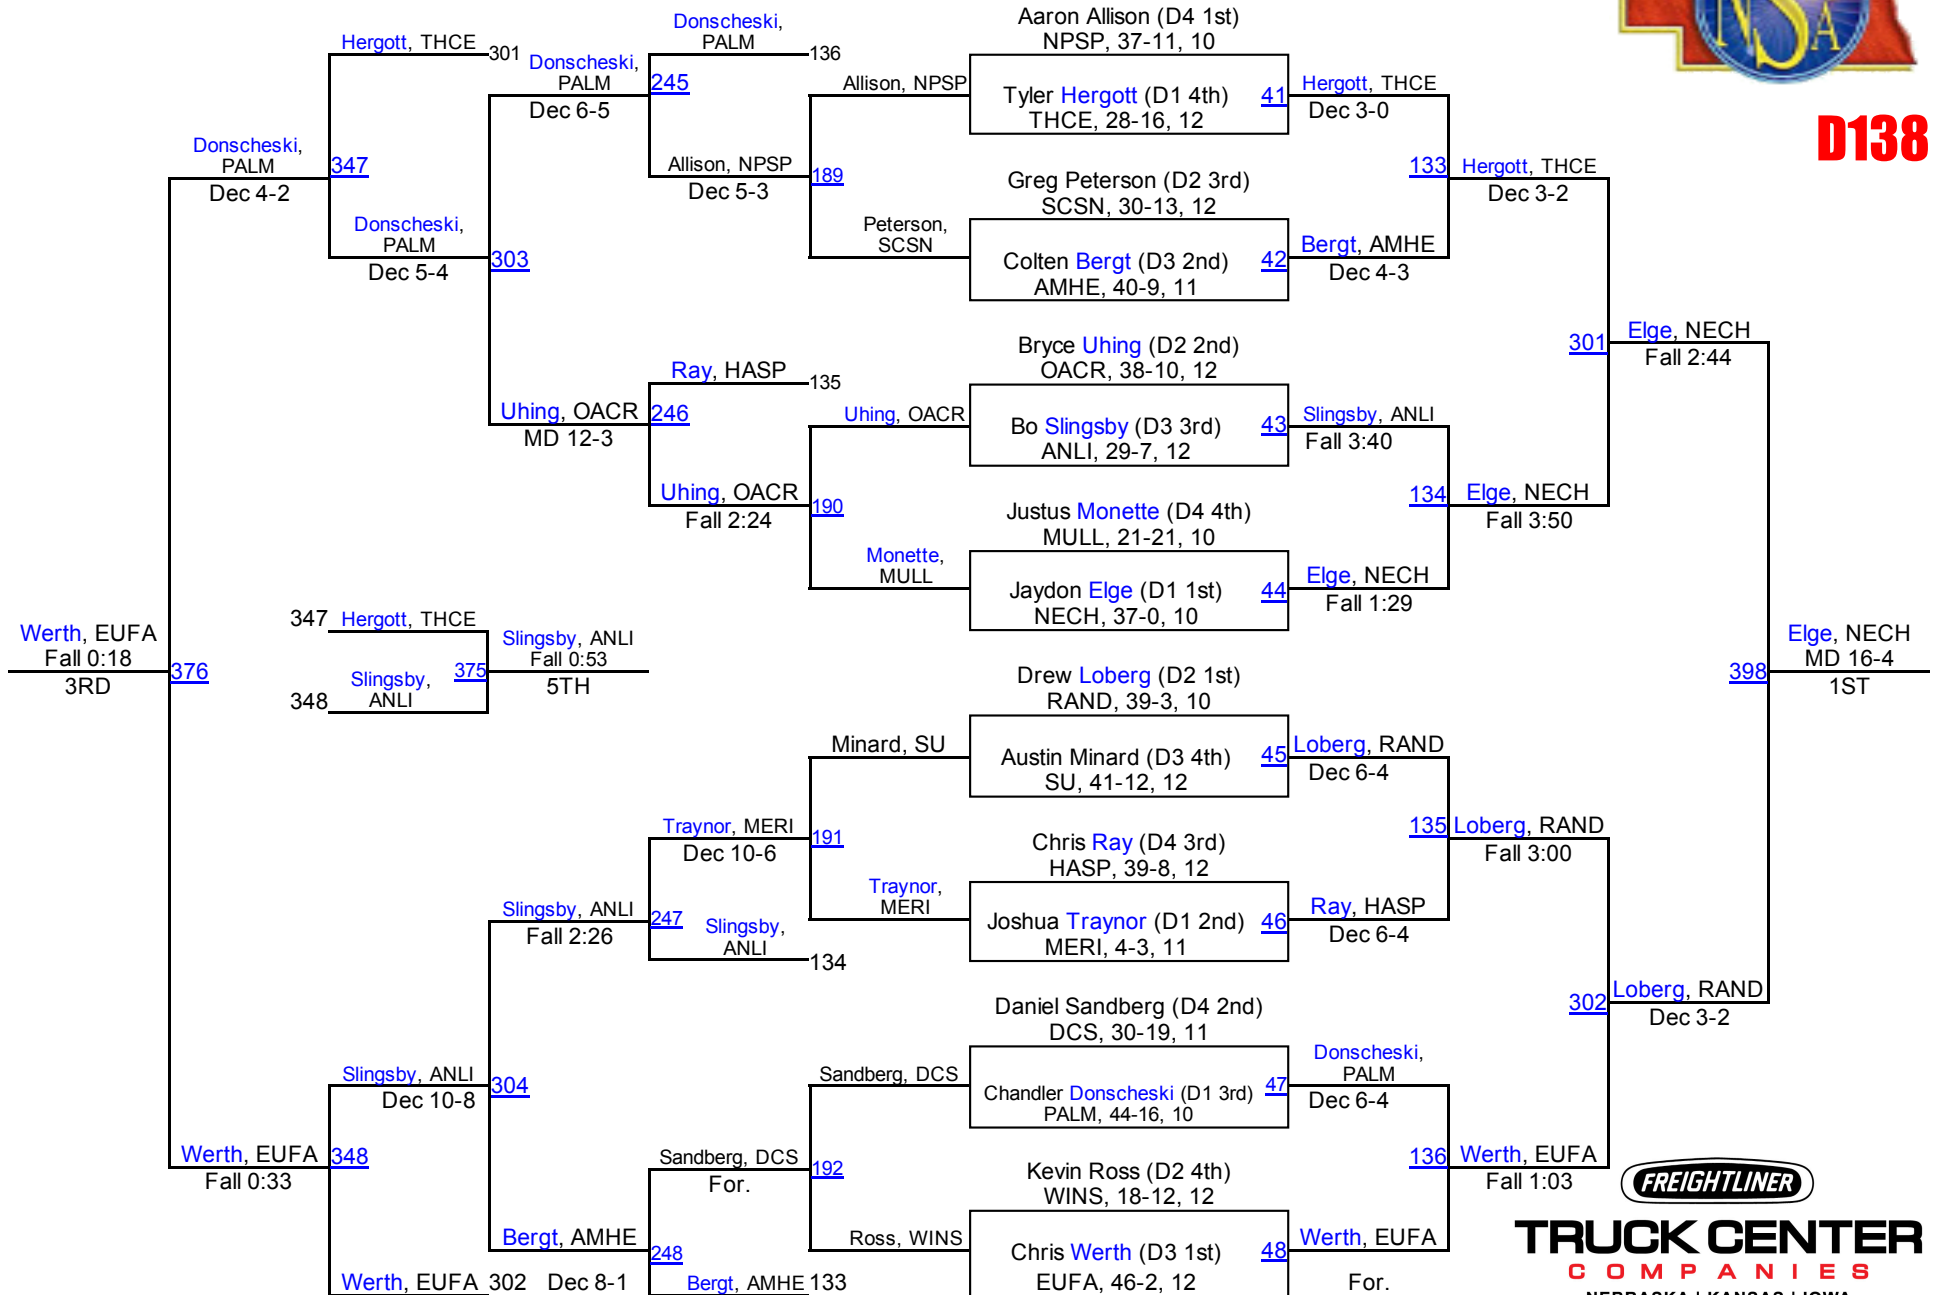

2015 NSAA Championships

D138

TRUCK CENTER
COMPANIES
NEBRASKA | KANSAS | IOWA