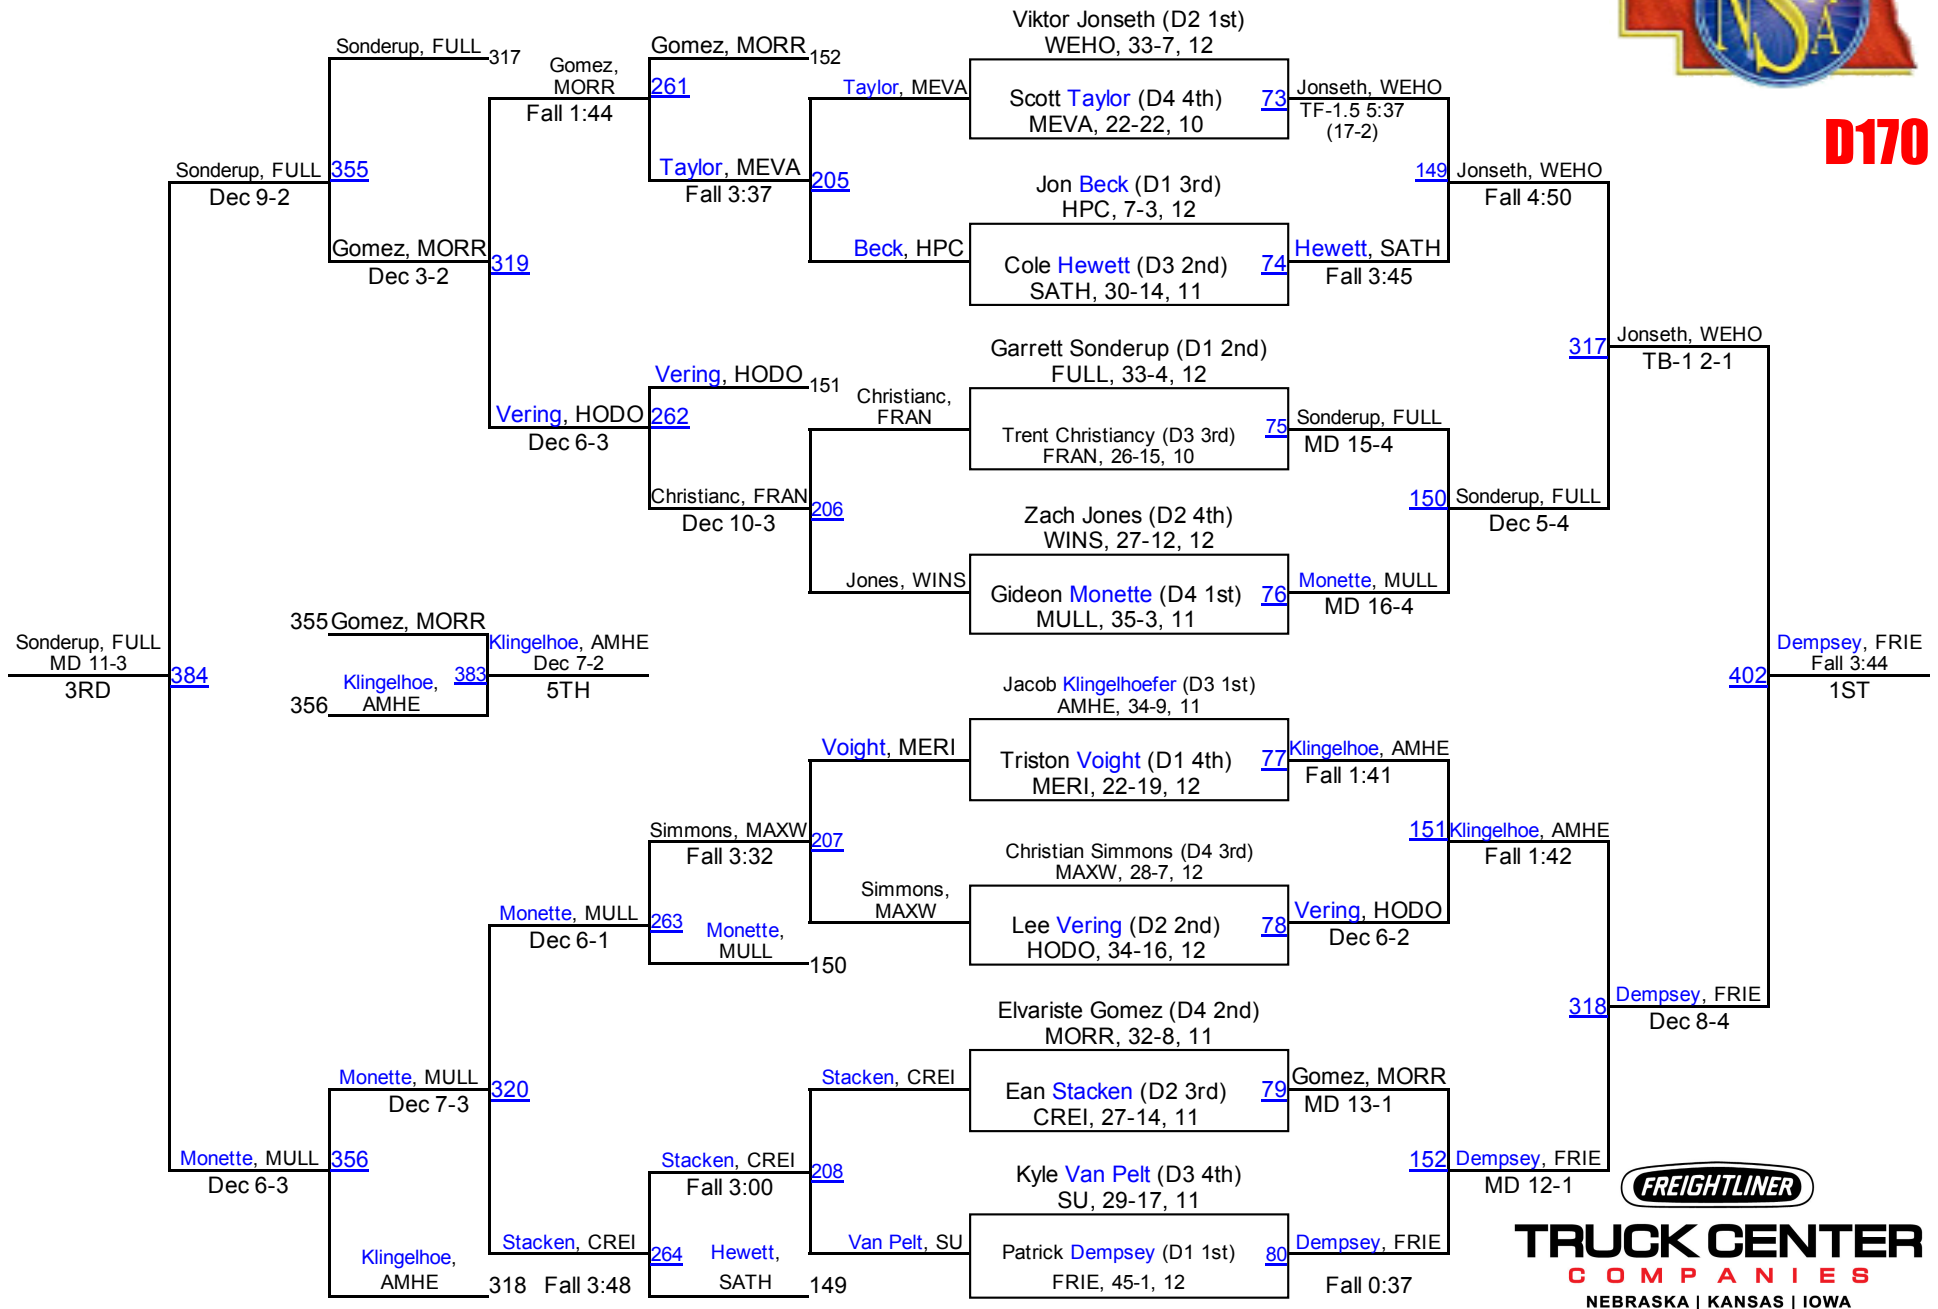

2015 NSAA Championships

D170

TRUCK CENTER
COMPANIES
NEBRASKA | KANSAS | IOWA