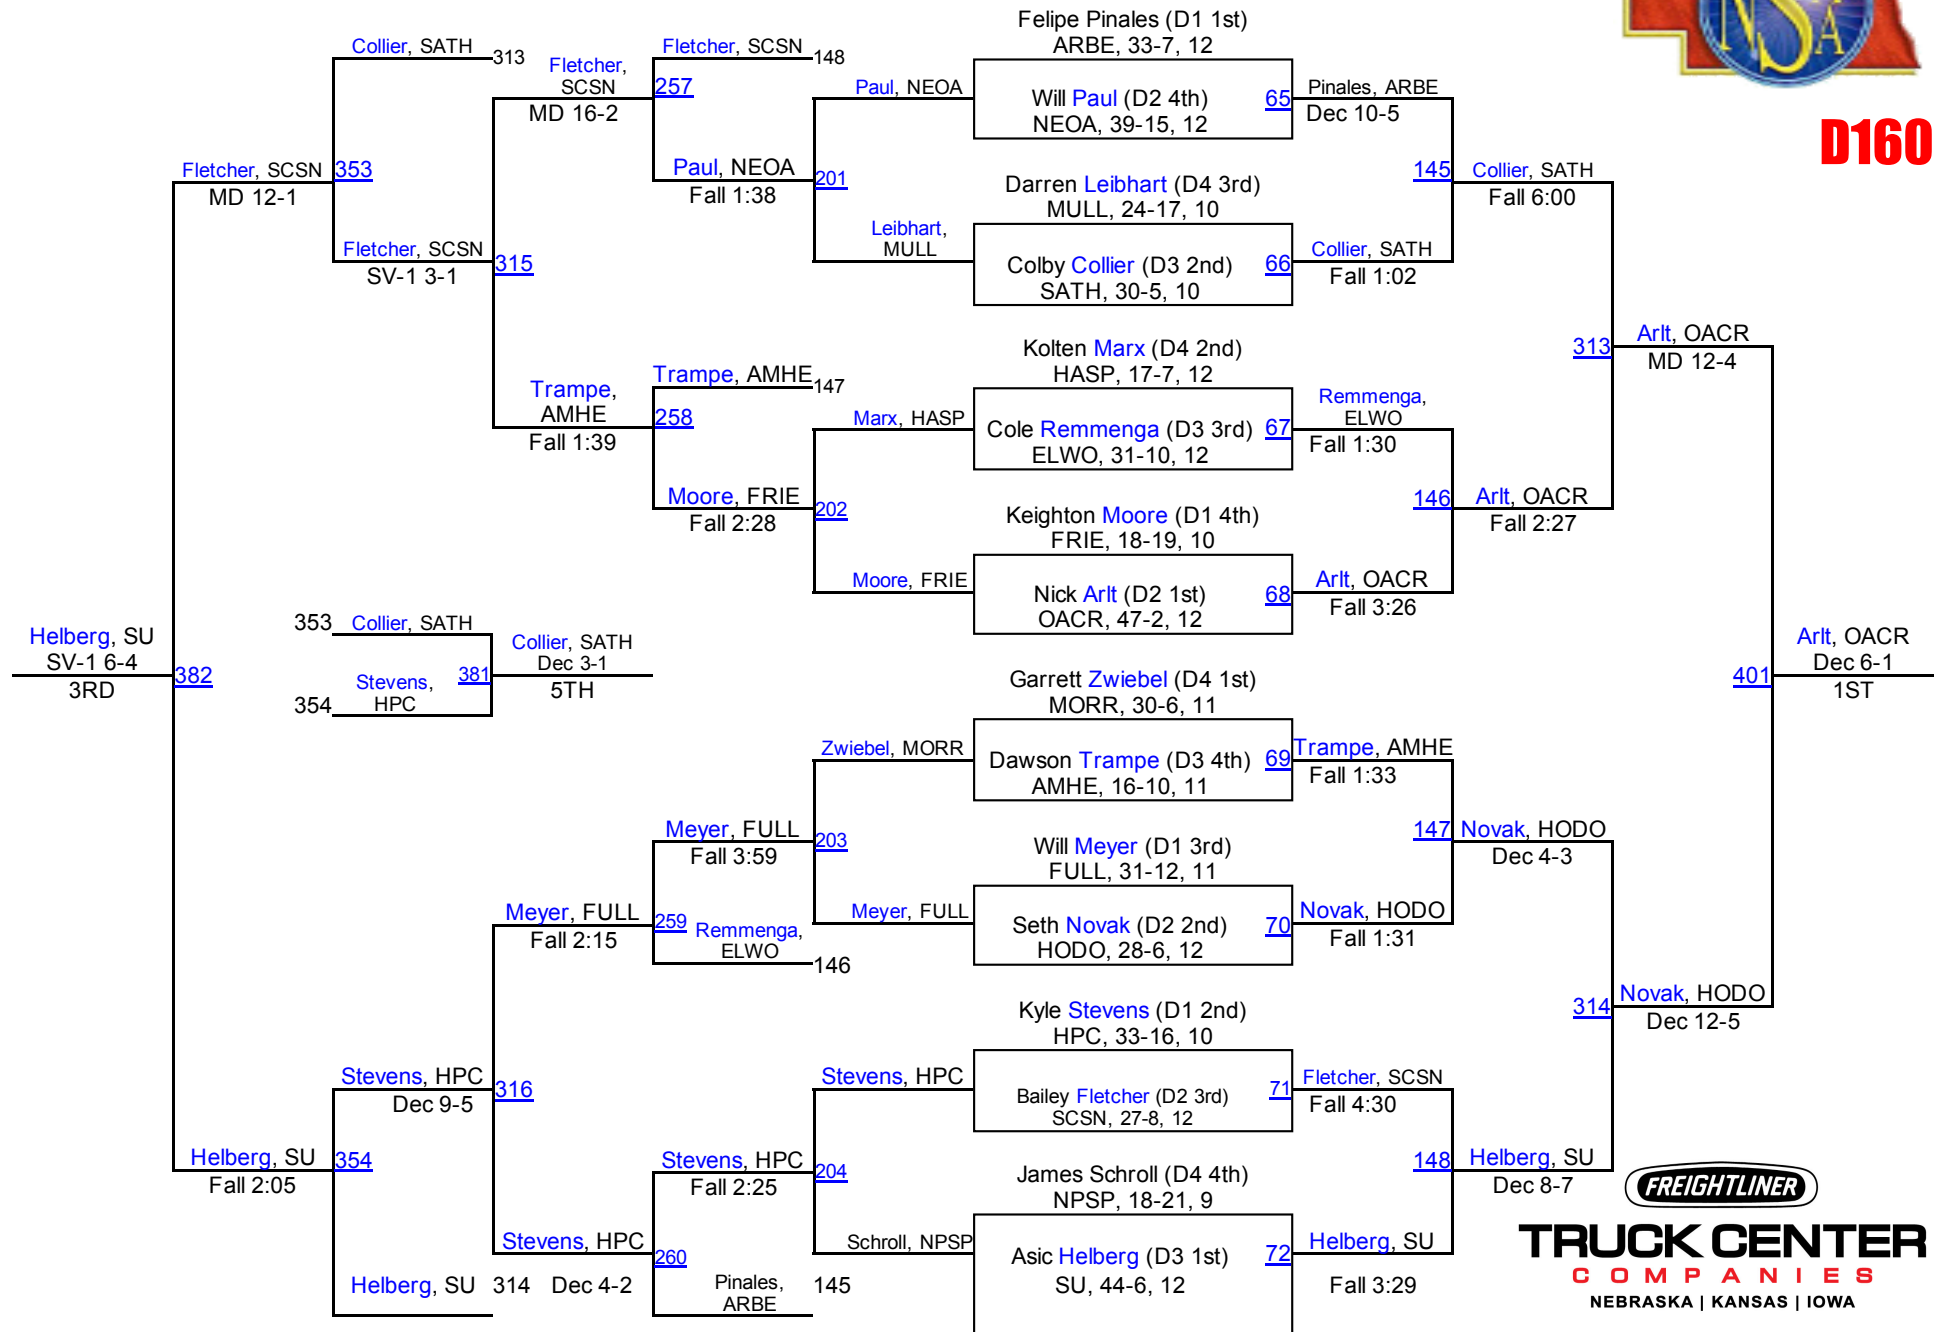

2015 NSAA Championships

D160