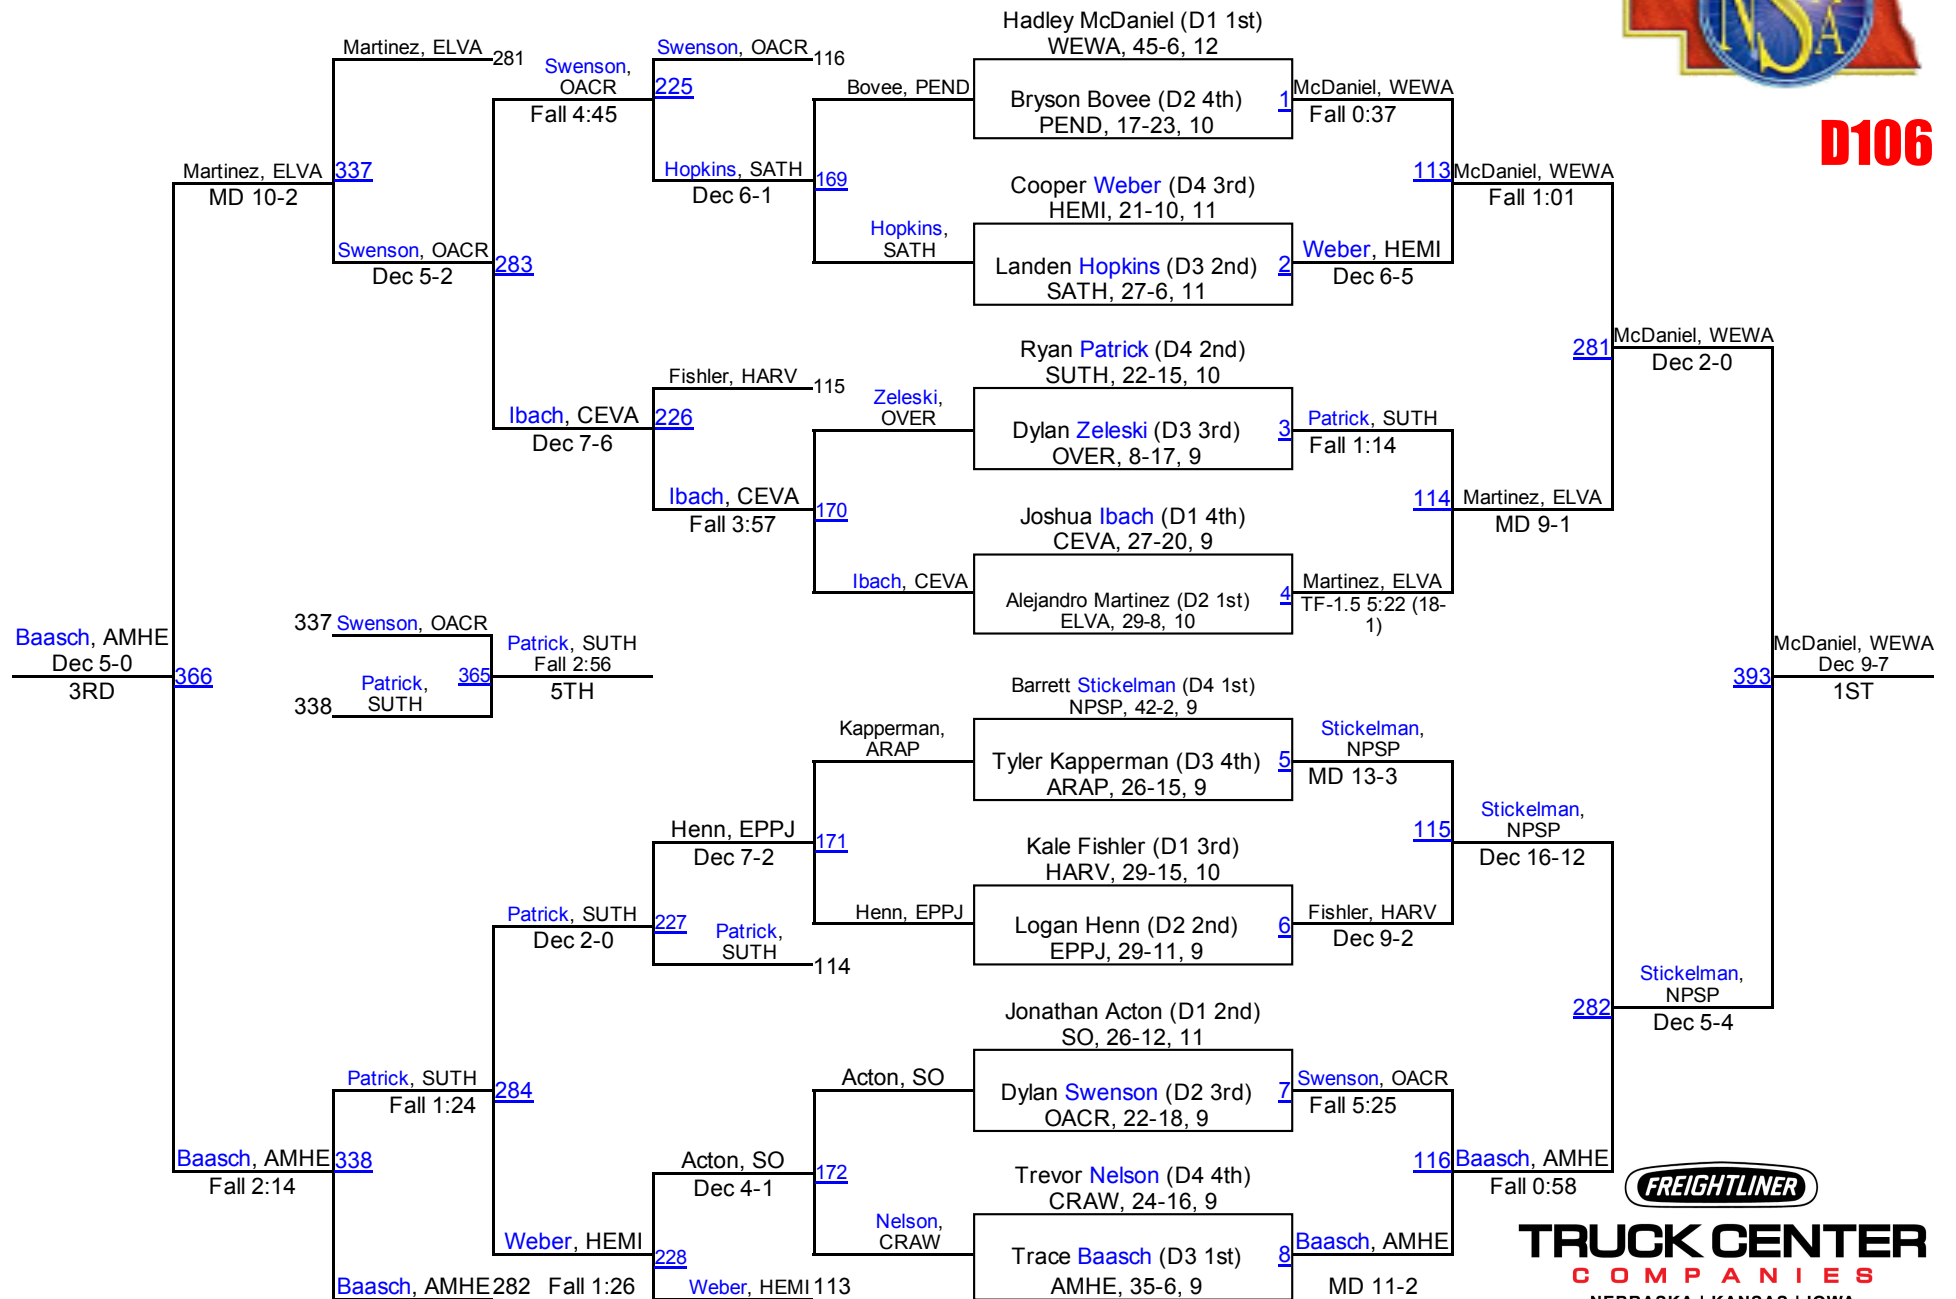

2015 NSAA Wrestling Championships
FINAL Team Scores
Class D

1. Amherst	201.0	36. Harvard	19.0
2. Friend	95.5	36. Hay Springs	19.0
3. Oakland-Craig	76.0	38. Anselmo-Merna	18.0
4. Creighton	71.0	38. Laurel-Concord-Coleridge	18.0
5. Randolph	58.0	40. Ansley-Litchfield	17.0
6. Neligh-Oakdale	54.0	41. Elgin Public/Pope John	16.0
6. North Platte St. Patrick's	54.0	41. Mullen	16.0
8. Scribner-Snyder	50.0	43. St. Mary's	15.0
9. Palmer	49.5	44. High Plains Community	14.5
10. Winside	49.0	45. Shelby-Rising City	11.0
11. Sutherland	44.0	46. Cambridge	10.0
12. Elkhorn Valley	41.0	46. Hemingford	10.0
13. Sandhills/Thedford	39.0	48. Axtell	9.0
14. Pleasanton	36.0	48. Medicine Valley	9.0
15. Maxwell	35.5	50. South Loup	8.0
16. Central Valley	34.0	50. Sumner-Eddyville-Miller	8.0
16. Southwest	34.0	50. Thayer Central	8.0
18. Freeman	32.0	53. Hastings St. Cecilia	7.0
19. Elm Creek	31.0	53. Hyannis	7.0
19. Franklin	31.0	55. Palmyra	5.0
21. West Holt	29.5	56. Elwood	4.0
22. Nebraska Christian	29.0	57. Dundy County-Stratton	3.0
22. Weeping Water	29.0	57. McCool Junction	3.0
24. Crawford	27.0	57. Wilcox-Hildreth	3.0
24. Howells-Dodge	27.0	60. Garden County	2.0
26. Pender	26.0	60. Southern	2.0
27. Fullerton	25.0	60. Tri County	2.0
28. Arapahoe	23.0	63. Perkins County	1.0
28. Archbishop Bergan	23.0	64. Hitchcock County	0.0
28. Clearwater/Orchard	23.0	64. Minatare	0.0
31. Eustis-Farnam	22.0	64. Osmond	0.0
31. Meridian	22.0	64. Ponca	0.0
31. Overton	22.0	64. Stapleton	0.0
34. Morrill	21.0		
34. North Central	21.0		

D106