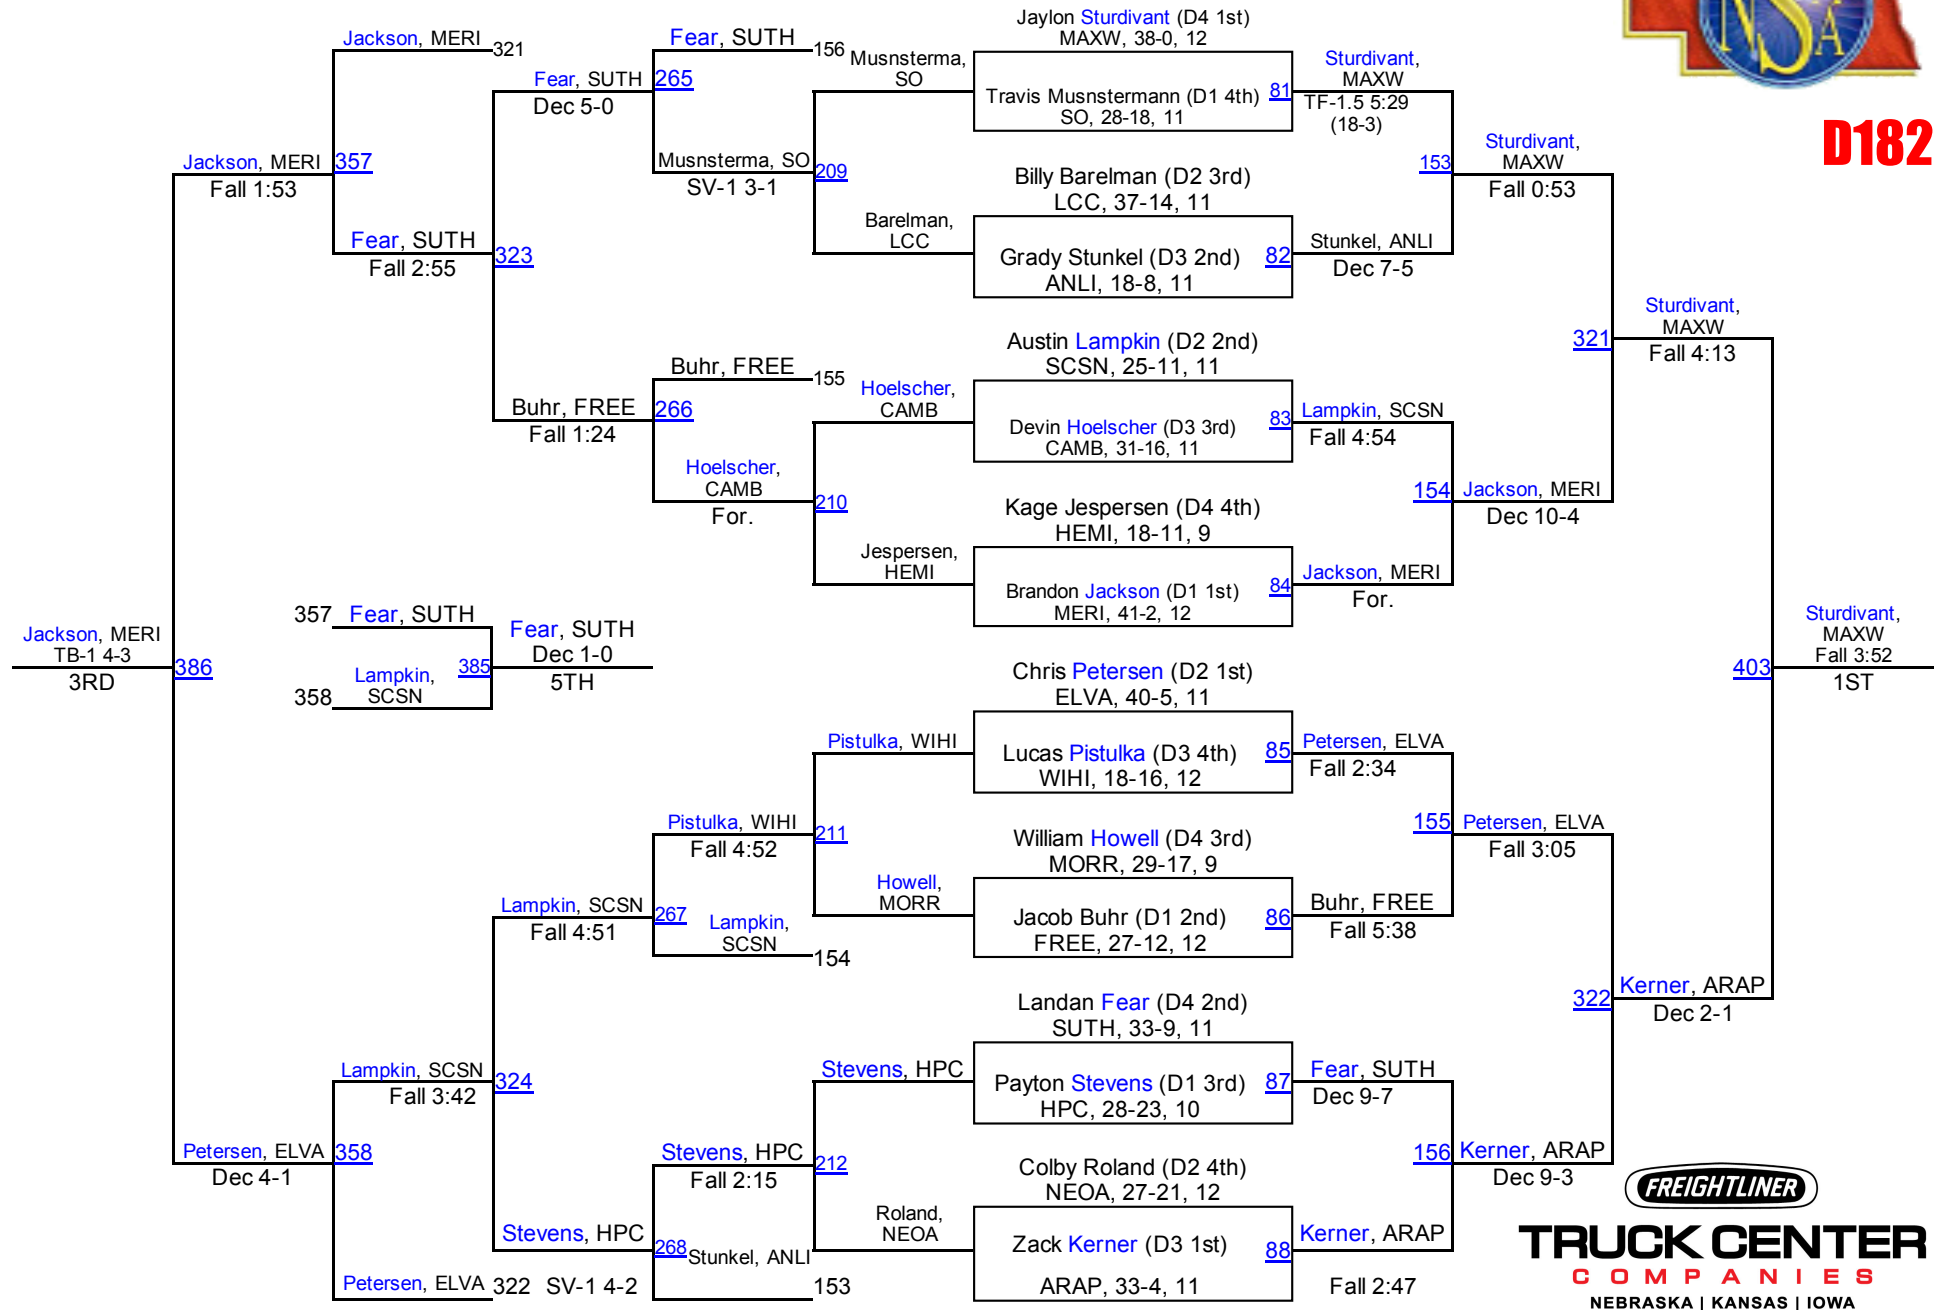

D160

2015 NSAA Championships

D170

TRUCK CENTER
COMPANIES
NEBRASKA | KANSAS | IOWA

2015 NSAA Championships

D182

2015 NSAA Championships

D220