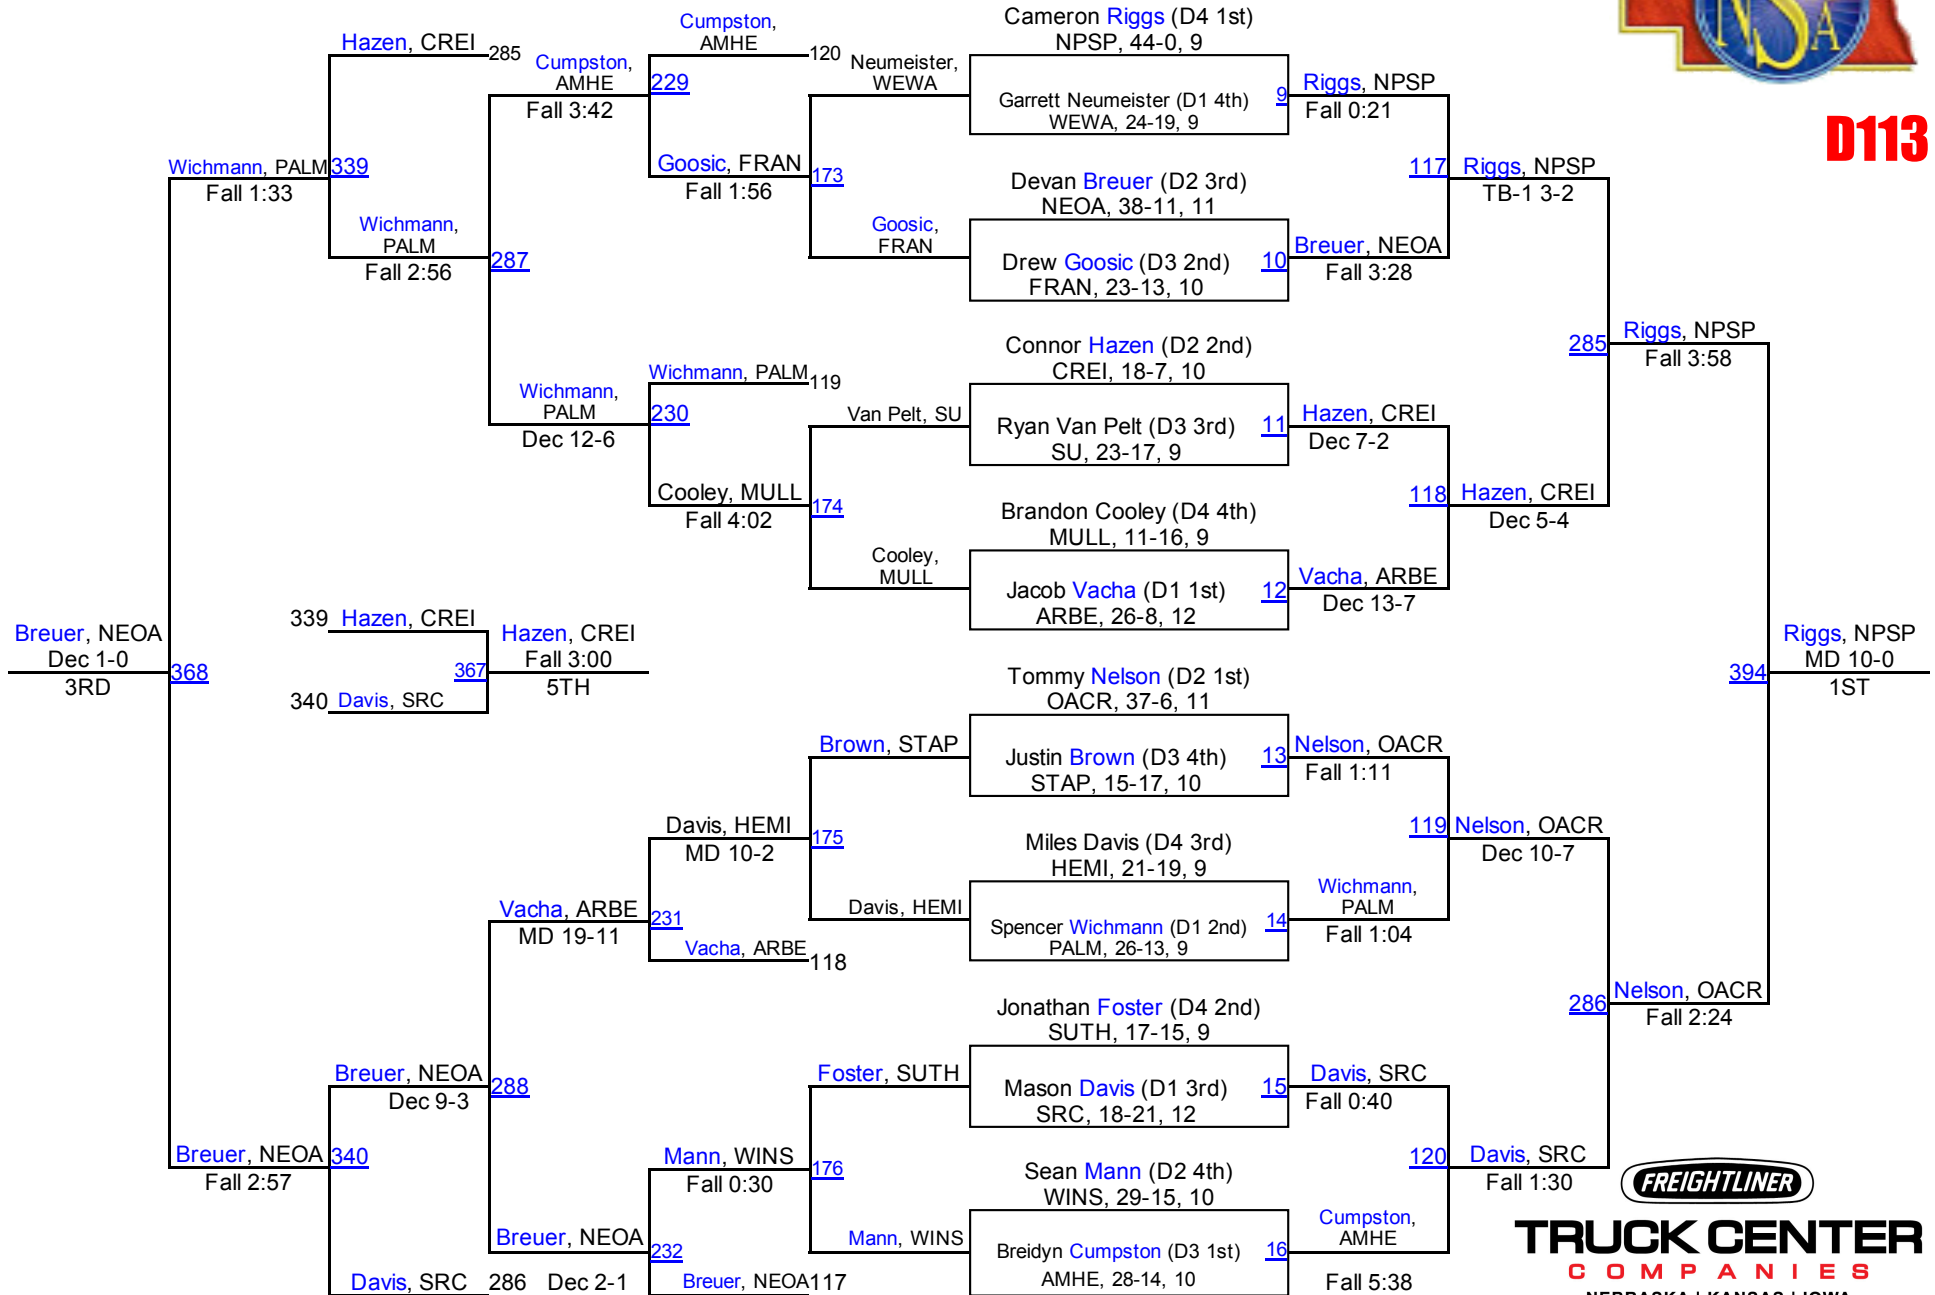

2015 NSAA Wrestling Championships
FINAL Team Scores
Class D

1. Amherst	201.0	36. Harvard	19.0
2. Friend	95.5	36. Hay Springs	19.0
3. Oakland-Craig	76.0	38. Anselmo-Merna	18.0
4. Creighton	71.0	38. Laurel-Concord-Coleridge	18.0
5. Randolph	58.0	40. Ansley-Litchfield	17.0
6. Neligh-Oakdale	54.0	41. Elgin Public/Pope John	16.0
6. North Platte St. Patrick's	54.0	41. Mullen	16.0
8. Scribner-Snyder	50.0	43. St. Mary's	15.0
9. Palmer	49.5	44. High Plains Community	14.5
10. Winside	49.0	45. Shelby-Rising City	11.0
11. Sutherland	44.0	46. Cambridge	10.0
12. Elkhorn Valley	41.0	46. Hemingford	10.0
13. Sandhills/Thedford	39.0	48. Axtell	9.0
14. Pleasanton	36.0	48. Medicine Valley	9.0
15. Maxwell	35.5	50. South Loup	8.0
16. Central Valley	34.0	50. Sumner-Eddyville-Miller	8.0
16. Southwest	34.0	50. Thayer Central	8.0
18. Freeman	32.0	53. Hastings St. Cecilia	7.0
19. Elm Creek	31.0	53. Hyannis	7.0
19. Franklin	31.0	55. Palmyra	5.0
21. West Holt	29.5	56. Elwood	4.0
22. Nebraska Christian	29.0	57. Dundy County-Stratton	3.0
22. Weeping Water	29.0	57. McCool Junction	3.0
24. Crawford	27.0	57. Wilcox-Hildreth	3.0
24. Howells-Dodge	27.0	60. Garden County	2.0
26. Pender	26.0	60. Southern	2.0
27. Fullerton	25.0	60. Tri County	2.0
28. Arapahoe	23.0	63. Perkins County	1.0
28. Archbishop Bergan	23.0	64. Hitchcock County	0.0
28. Clearwater/Orchard	23.0	64. Minatare	0.0
31. Eustis-Farnam	22.0	64. Osmond	0.0
31. Meridian	22.0	64. Ponca	0.0
31. Overton	22.0	64. Stapleton	0.0
34. Morrill	21.0		
34. North Central	21.0		

2015 NSAA Championships

D106

TRUCK CENTER
COMPANIES
NEBRASKA | KANSAS | IOWA

2015 NSAA Championships

D113

TRUCK CENTER
COMPANIES
NEBRASKA | KANSAS | IOWA

2015 NSAA Championships

D126