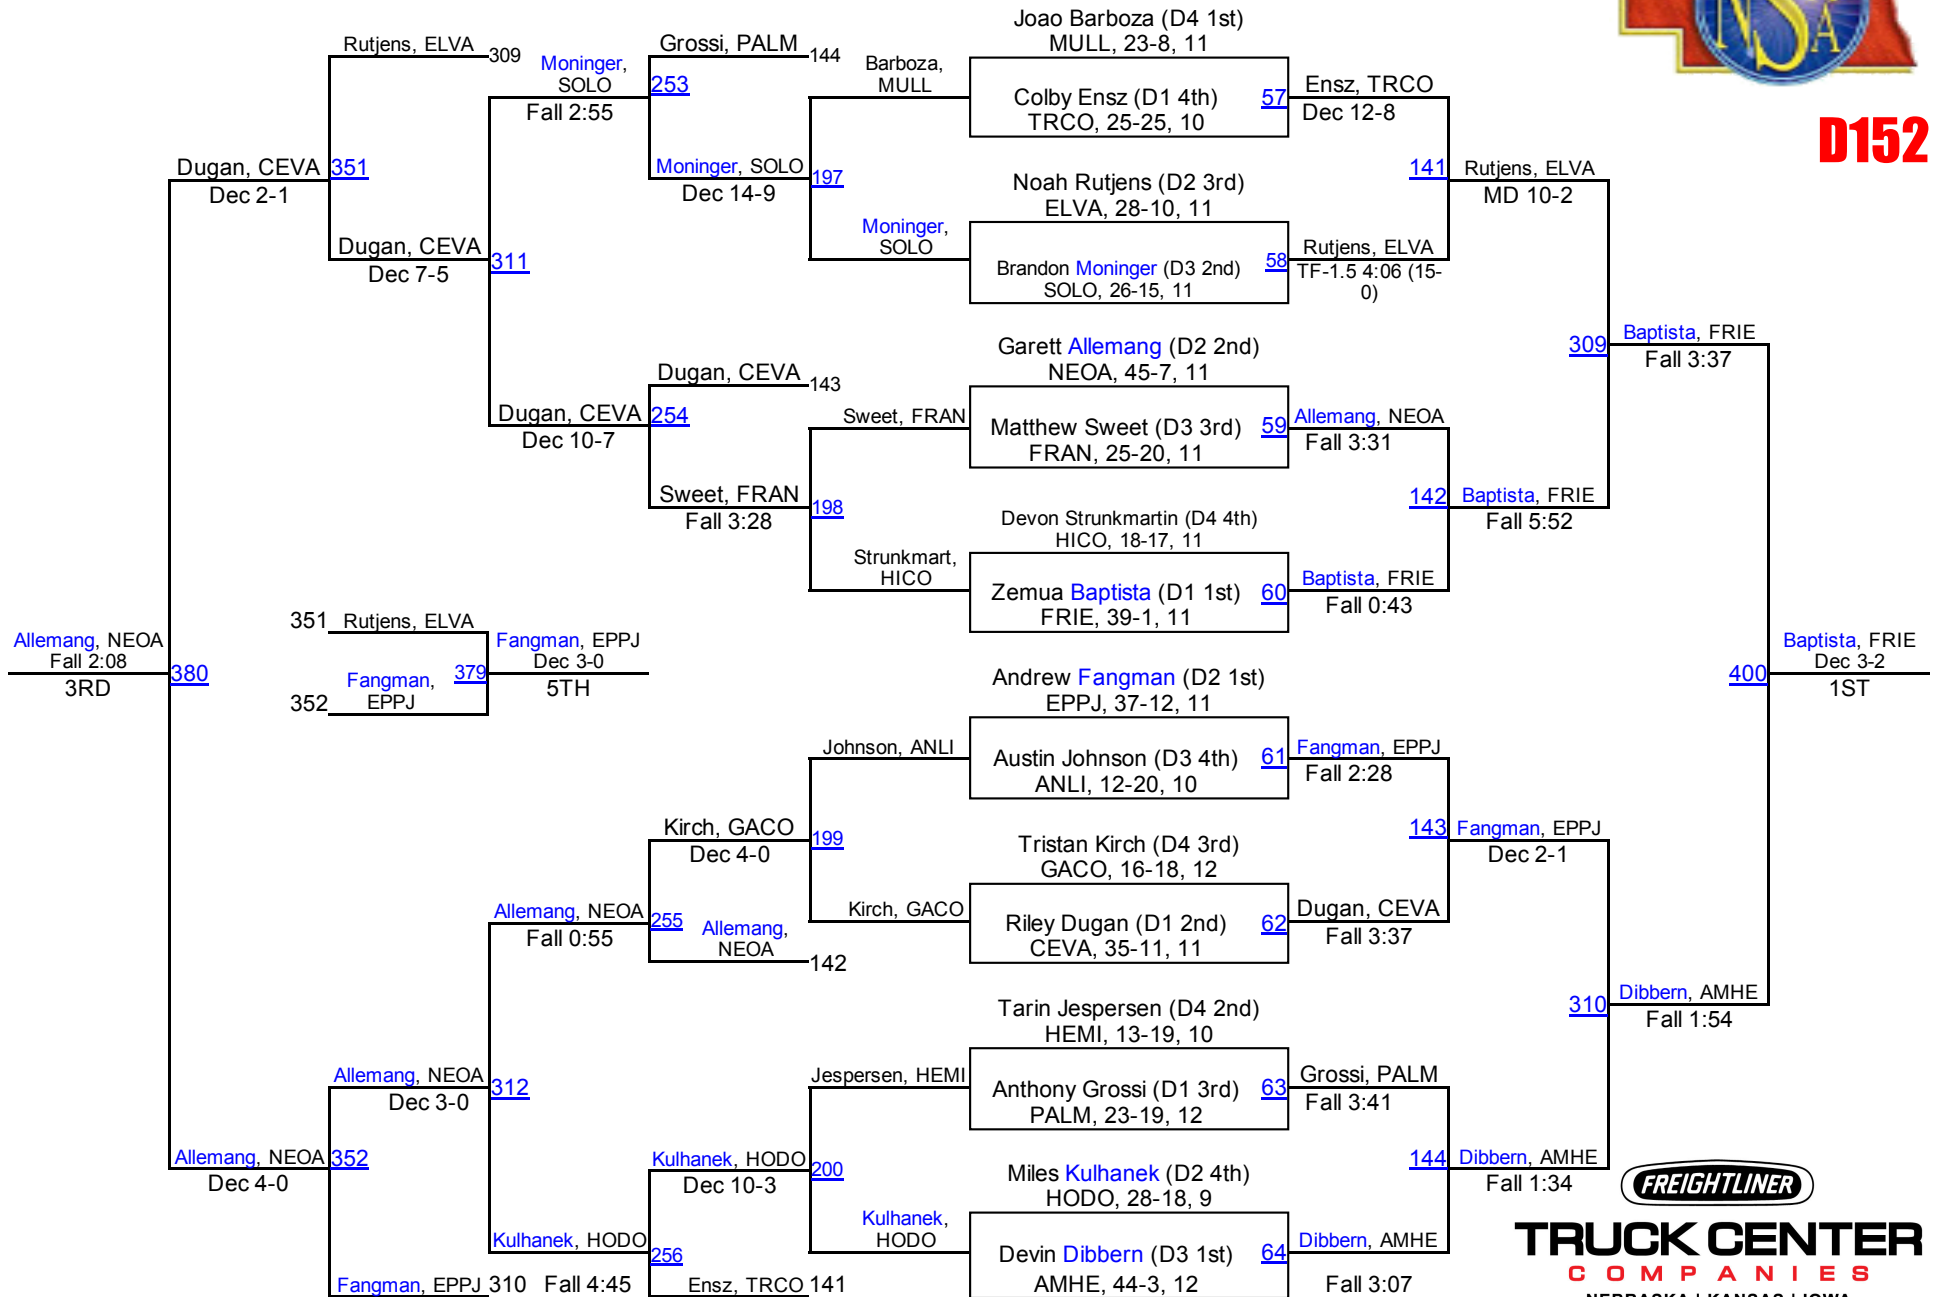

TRUCK CENTER
COMPANIES
NEBRASKA | KANSAS | IOWA

2015 NSAA Championships

D138

TRUCK CENTER
COMPANIES
NEBRASKA | KANSAS | IOWA

2015 NSAA Championships

D152

TRUCK CENTER
COMPANIES
NEBRASKA | KANSAS | IOWA

2015 NSAA Championships