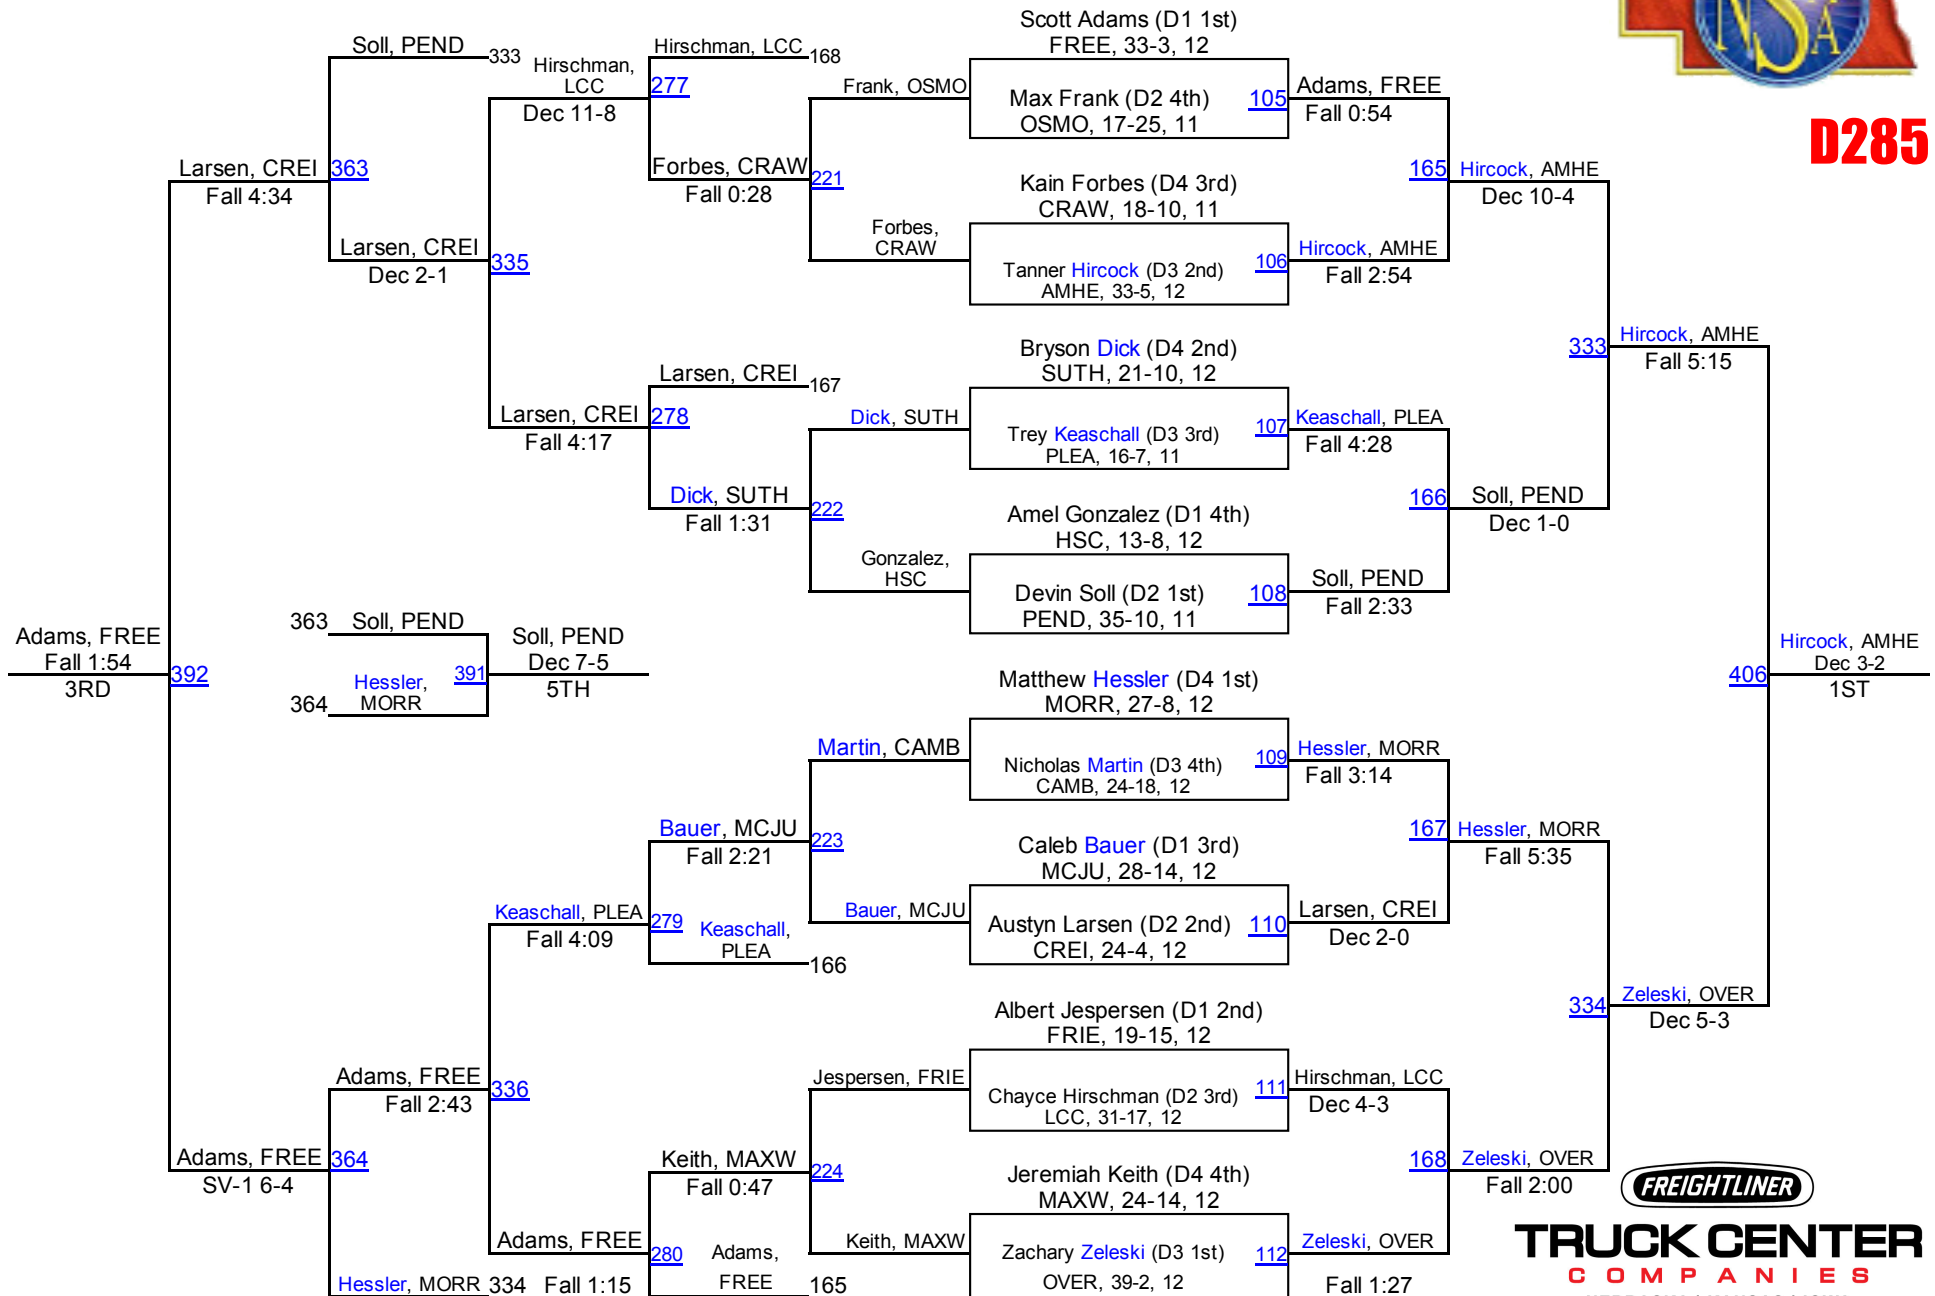

2015 NSAA Championships

D285

TRUCK CENTER
COMPANIES
NEBRASKA | KANSAS | IOWA