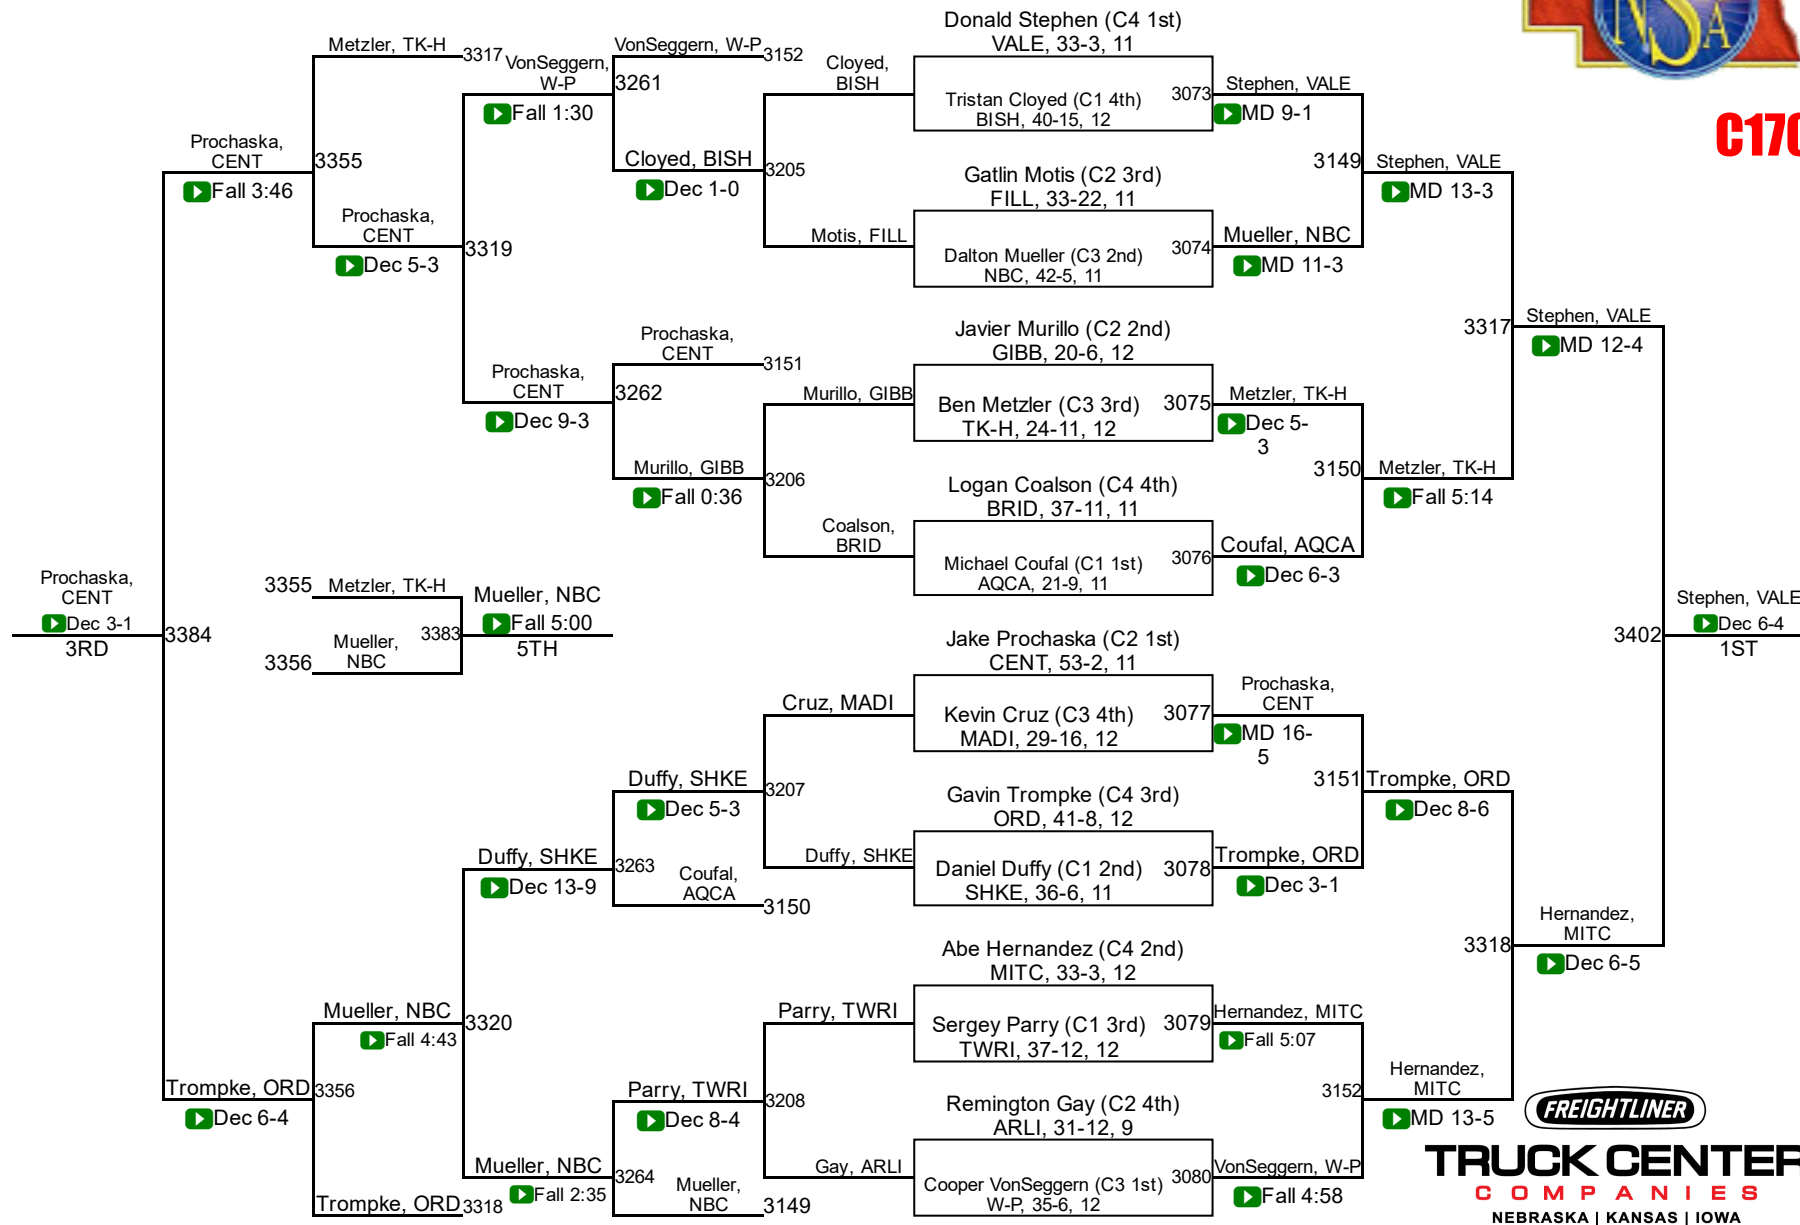

2017 NSAA Championships

C170