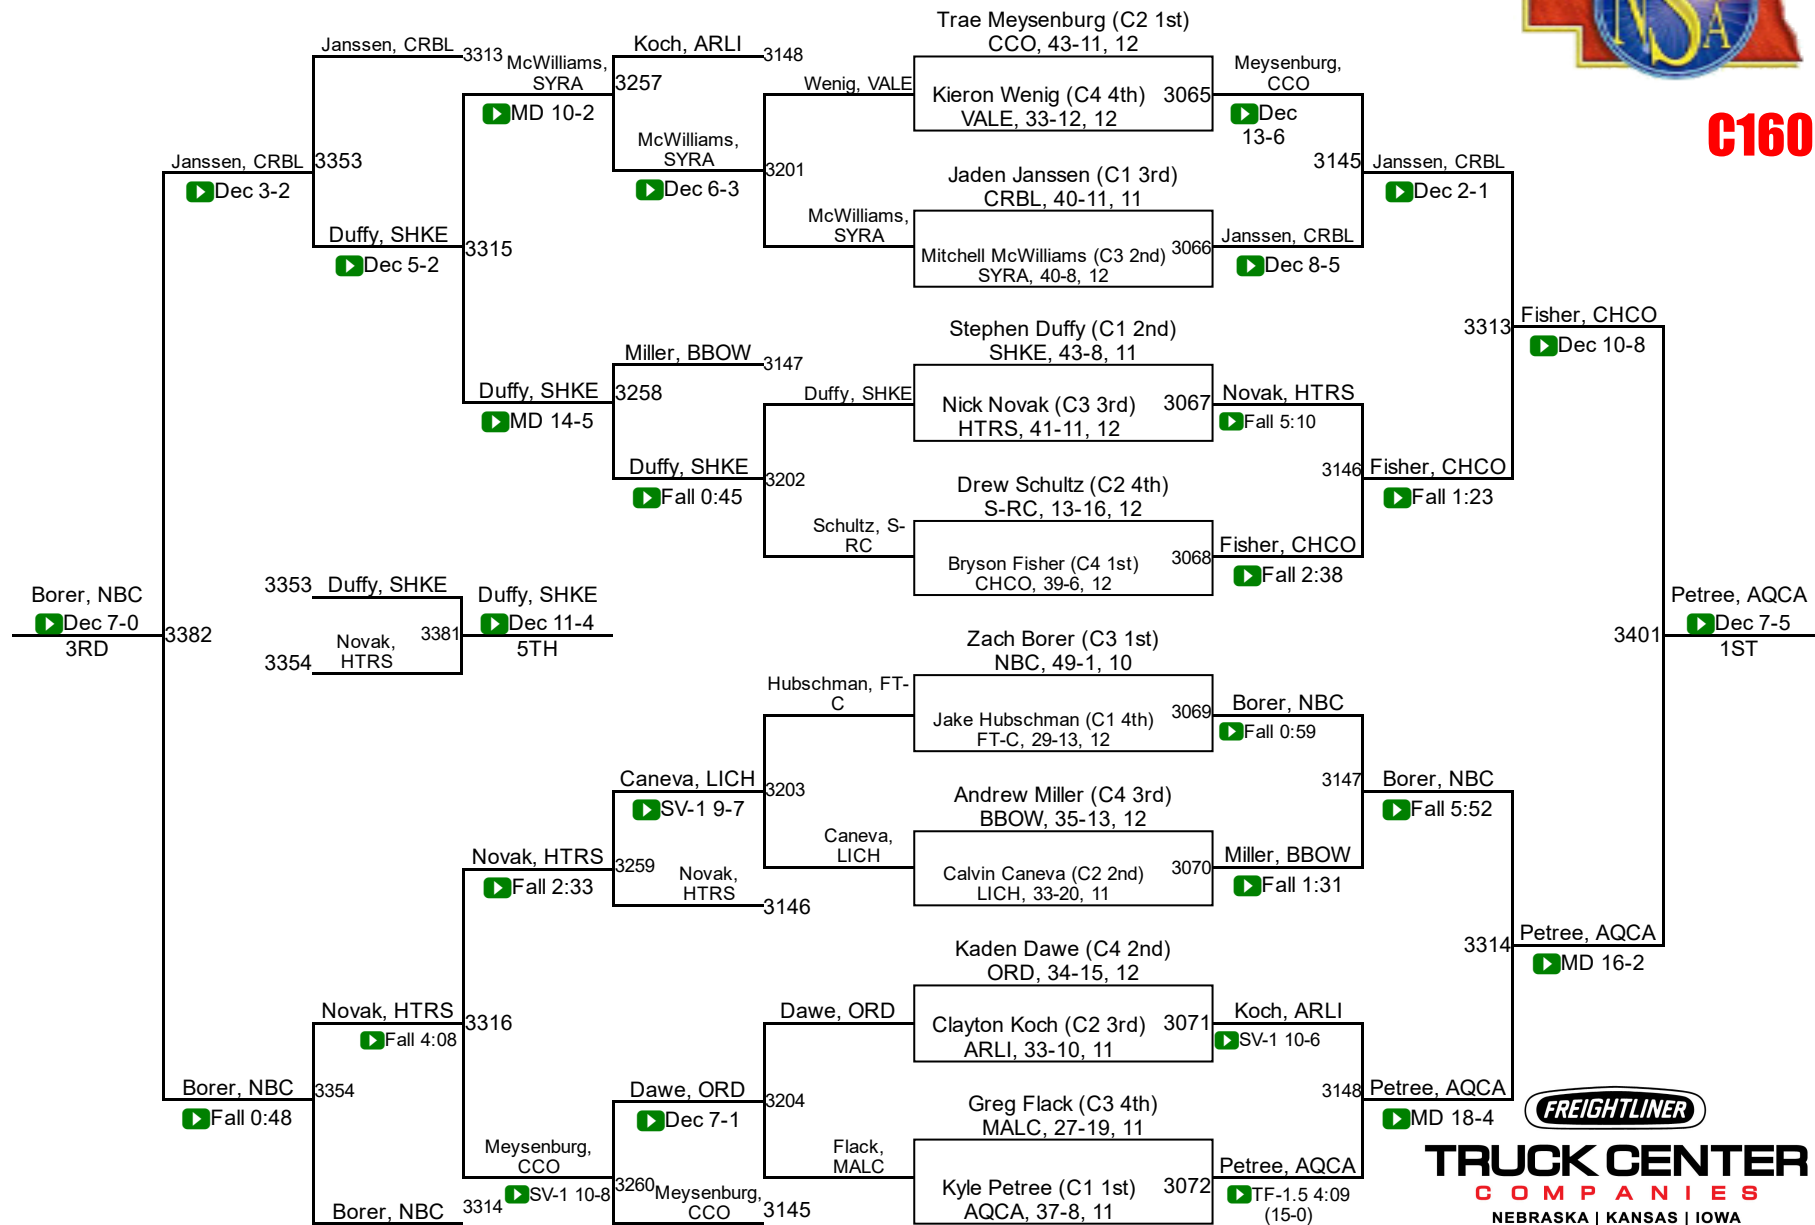

2017 NSAA Championships

C160

TRUCK CENTER COMPANIES
NEBRASKA | KANSAS | IOWA