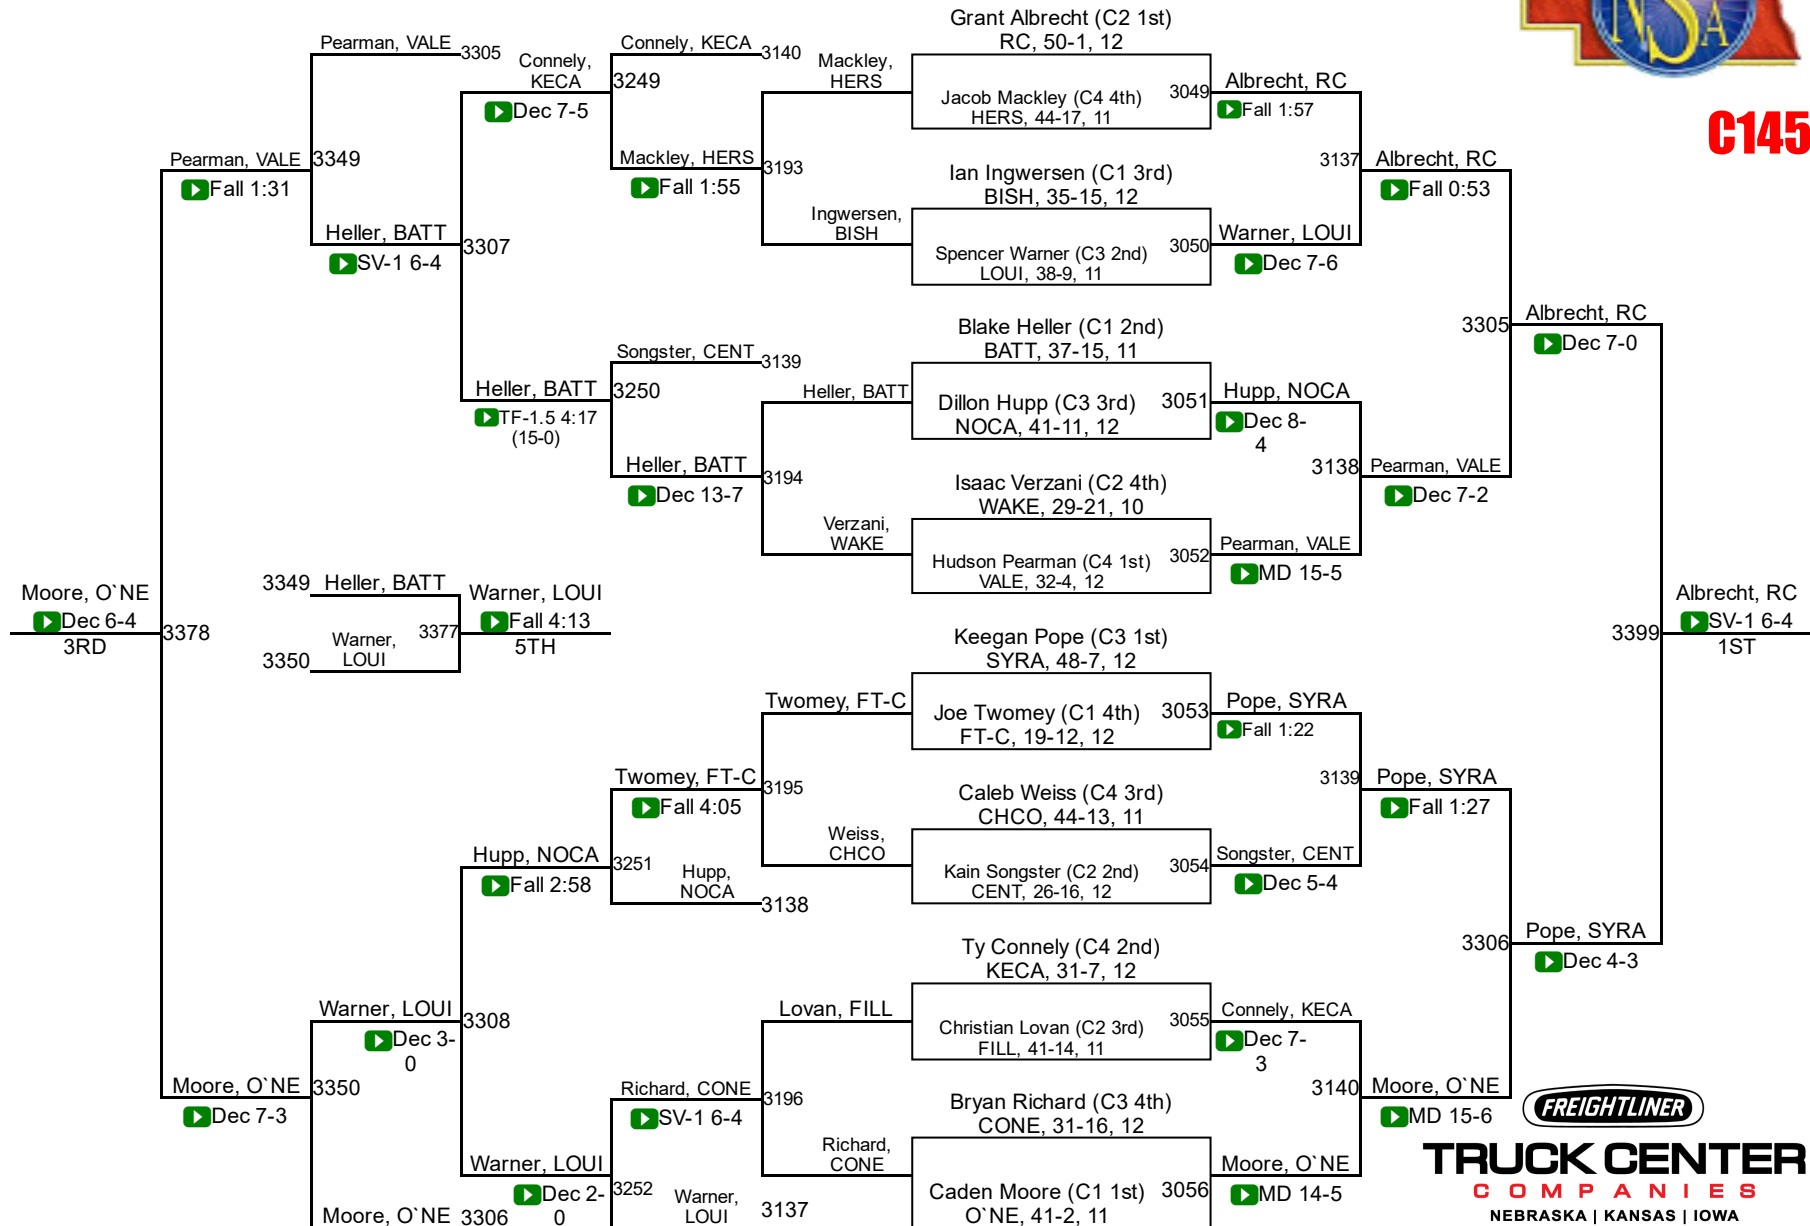

2017 NSAA Championships

C145

TRUCK CENTER
COMPANIES
NEBRASKA | KANSAS | IOWA