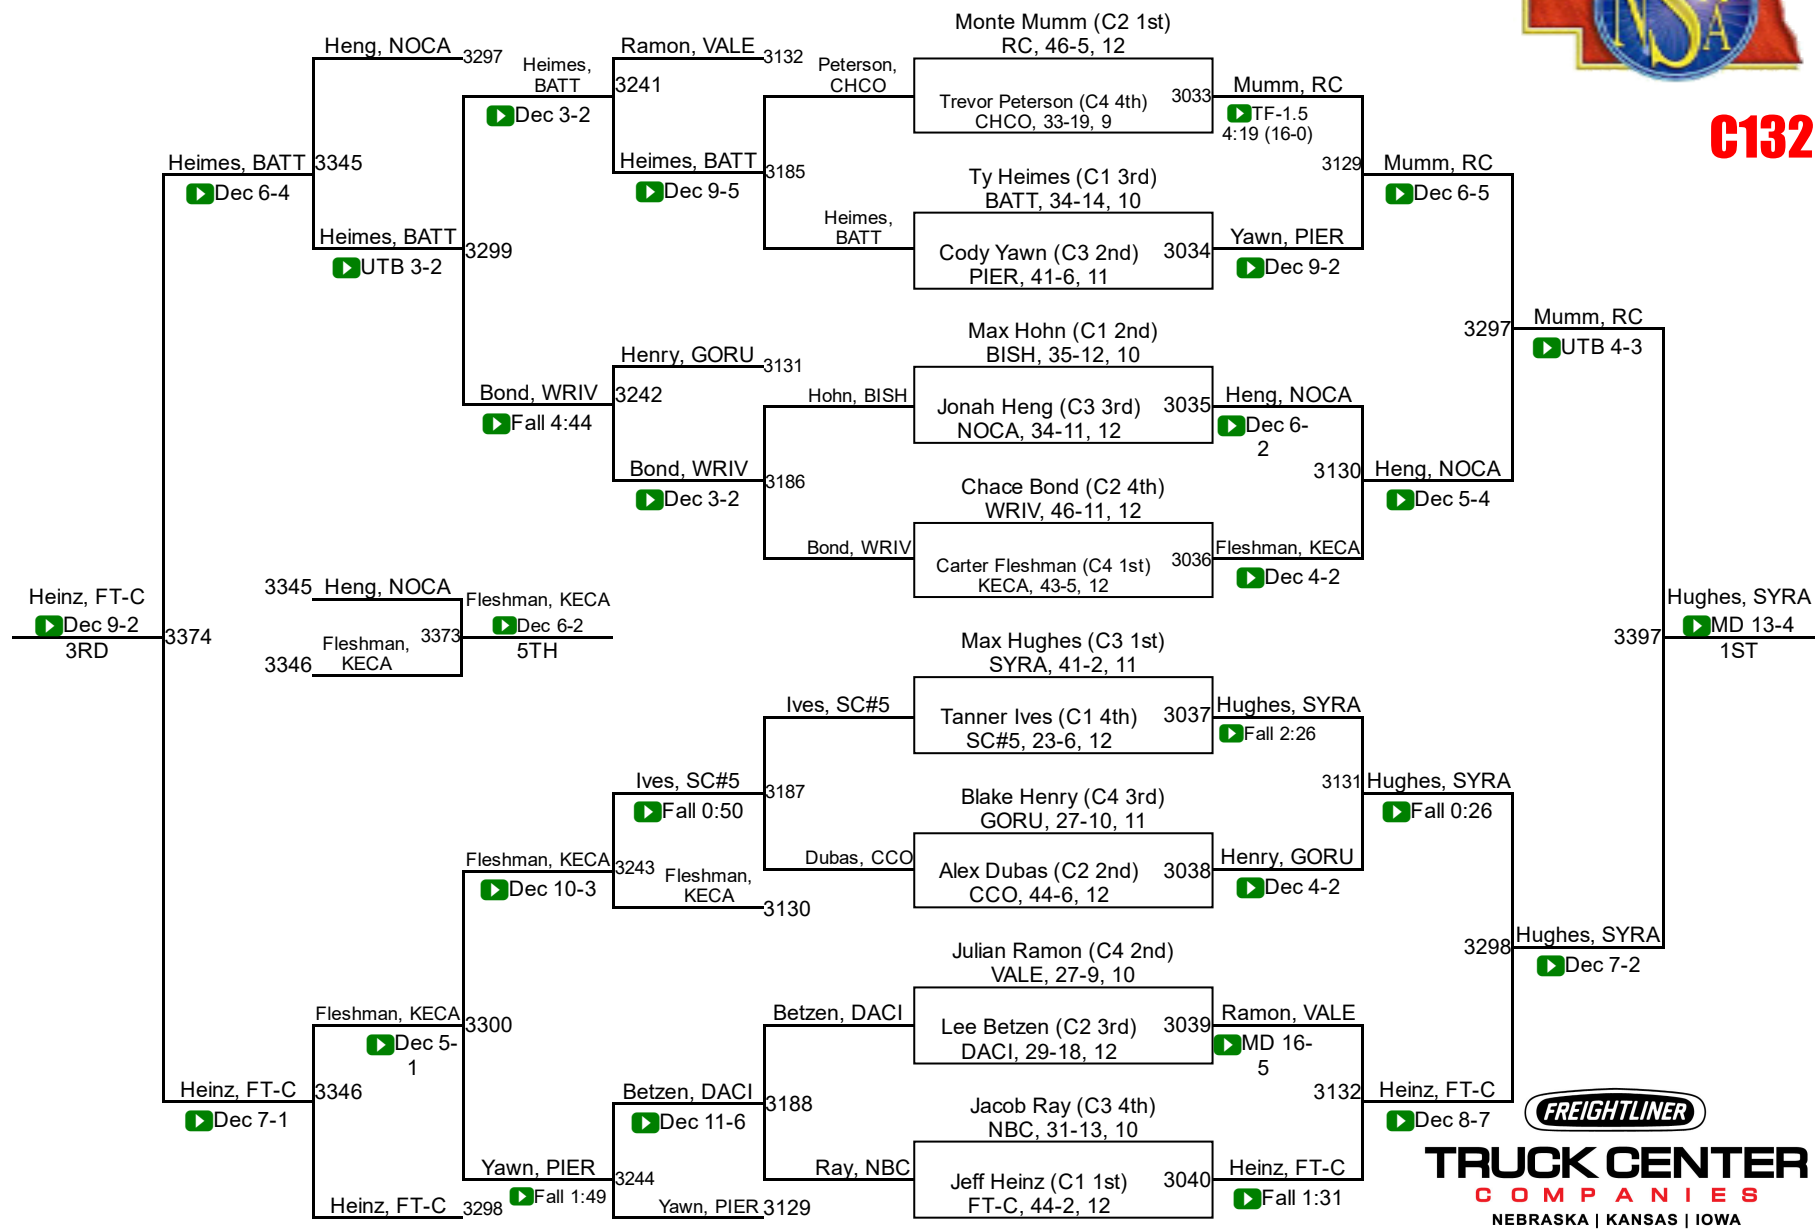

2017 NSAA Championships

C132