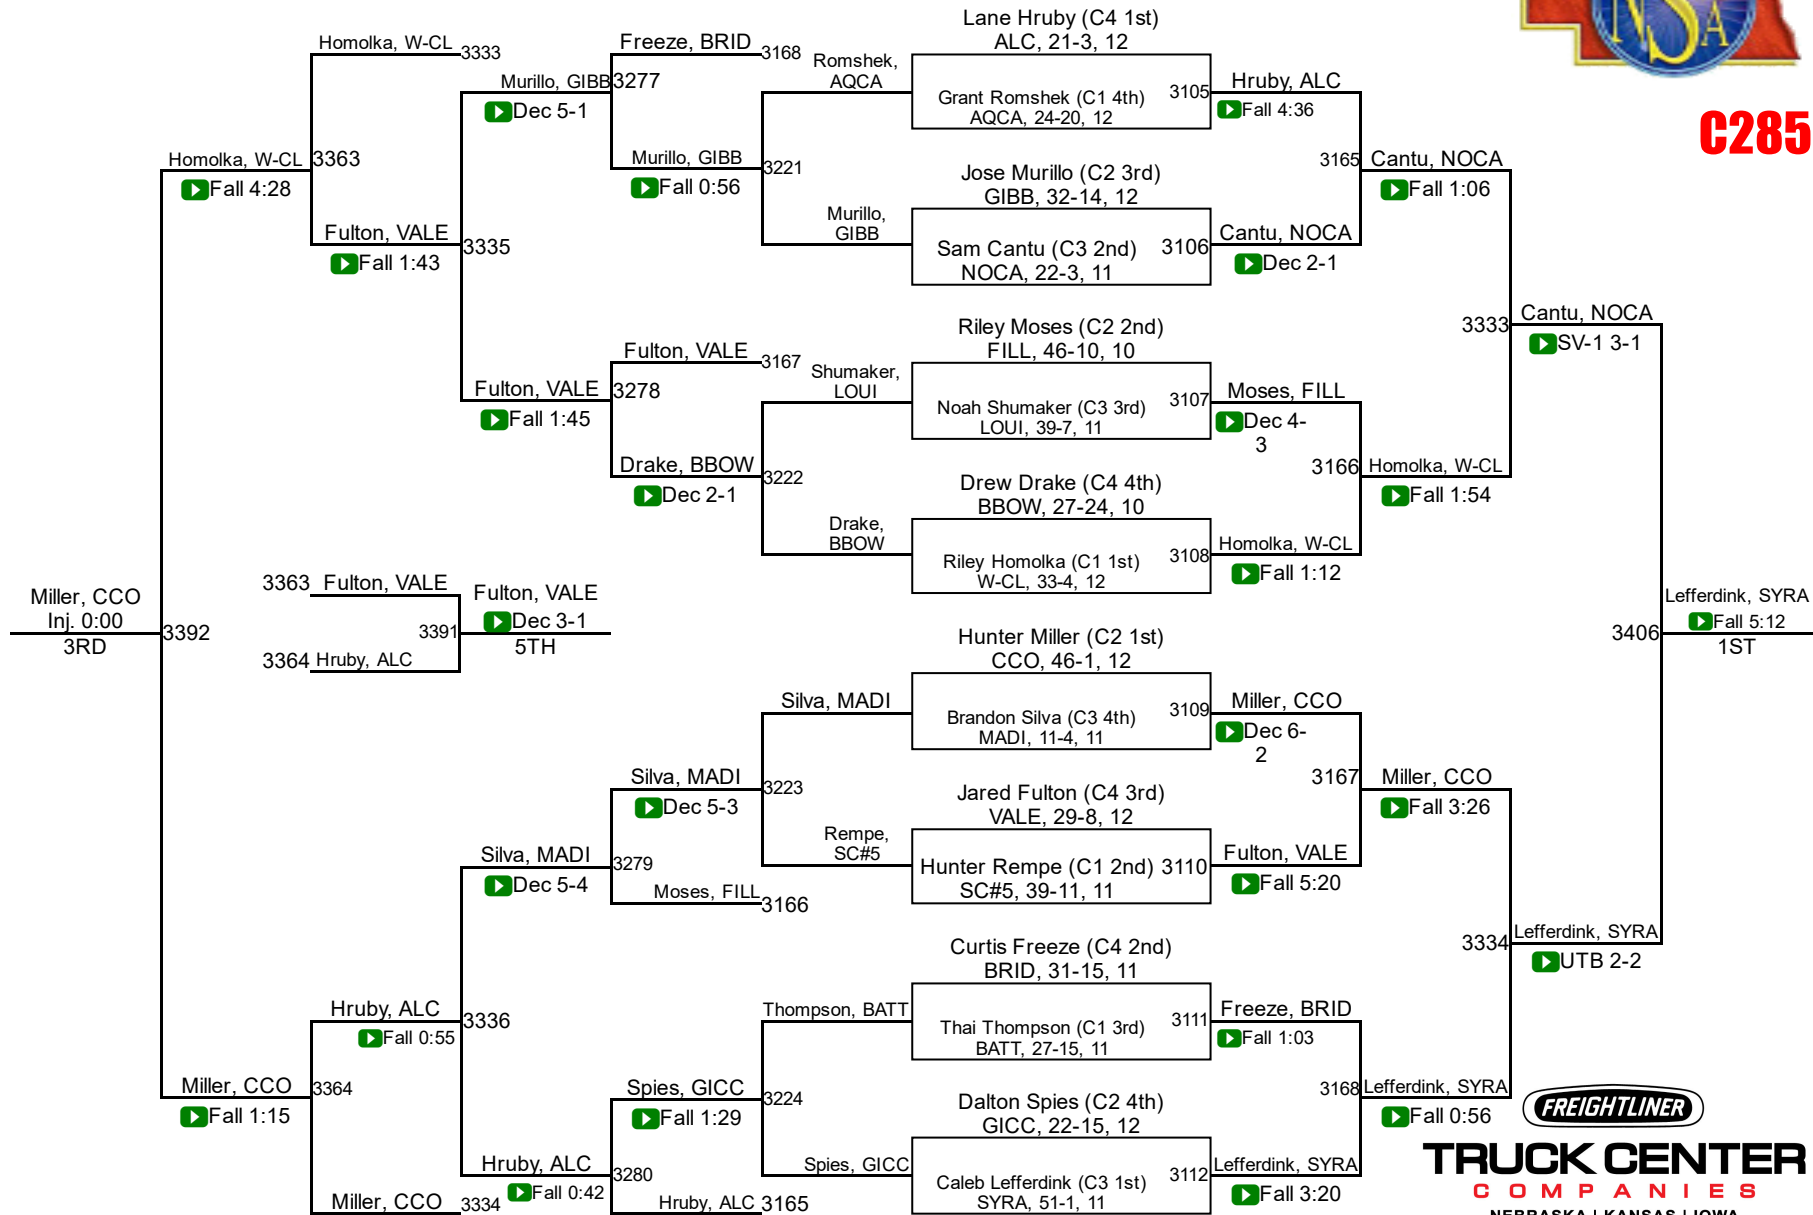

2017 NSAA Championships

C285

TRUCK CENTER COMPANIES
NEBRASKA | KANSAS | IOWA