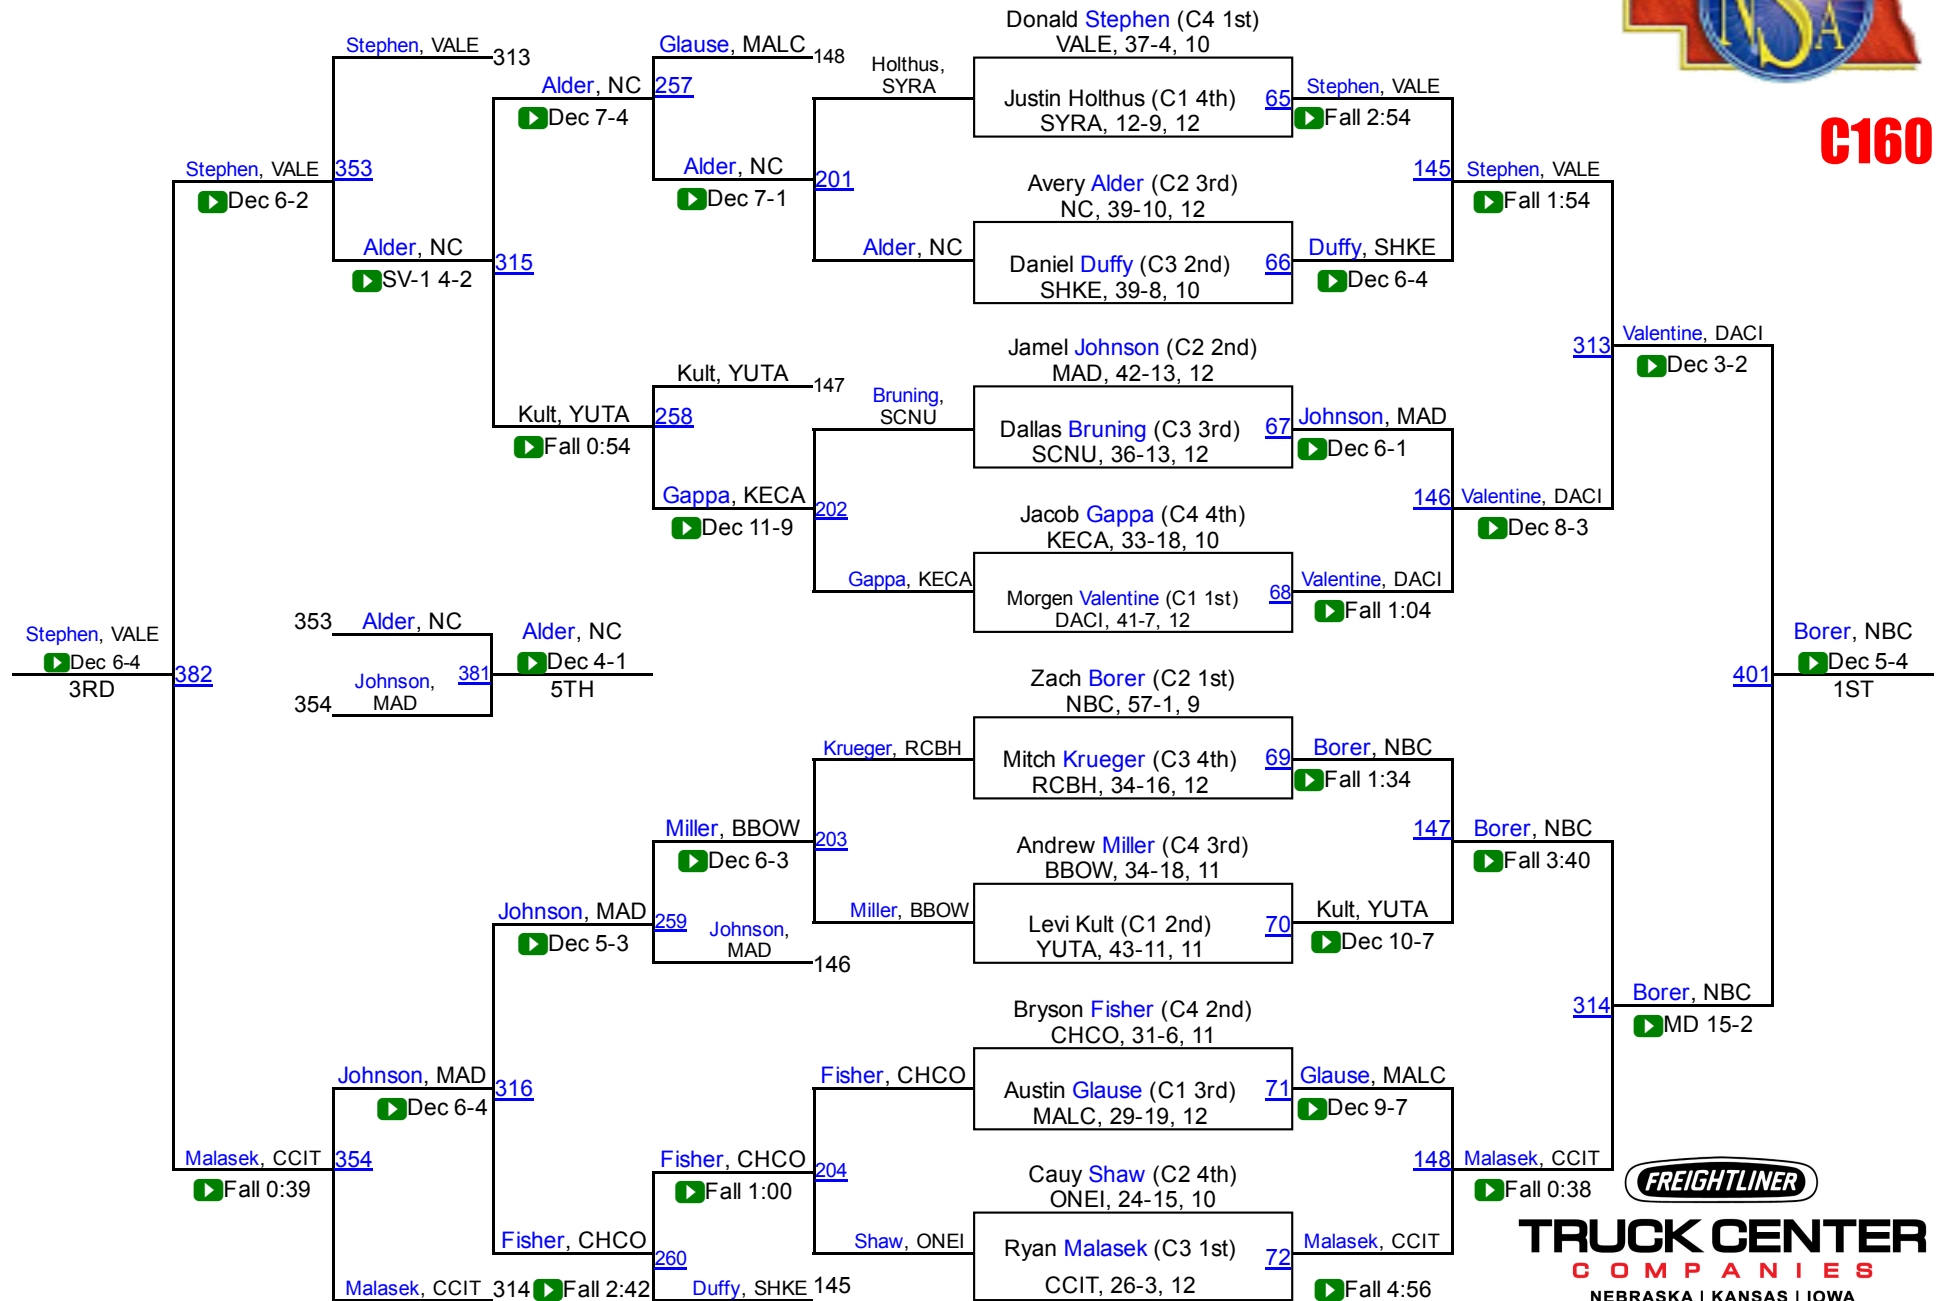

TRUCK CENTER
 COMPANIES
 NEBRASKA | KANSAS | IOWA

2016 NSAA Championships

C152

TRUCK CENTER
COMPANIES
NEBRASKA | KANSAS | IOWA

2016 NSAA Championships

C160

TRUCK CENTER
COMPANIES
NEBRASKA | KANSAS | IOWA

2016 NSAA Championships