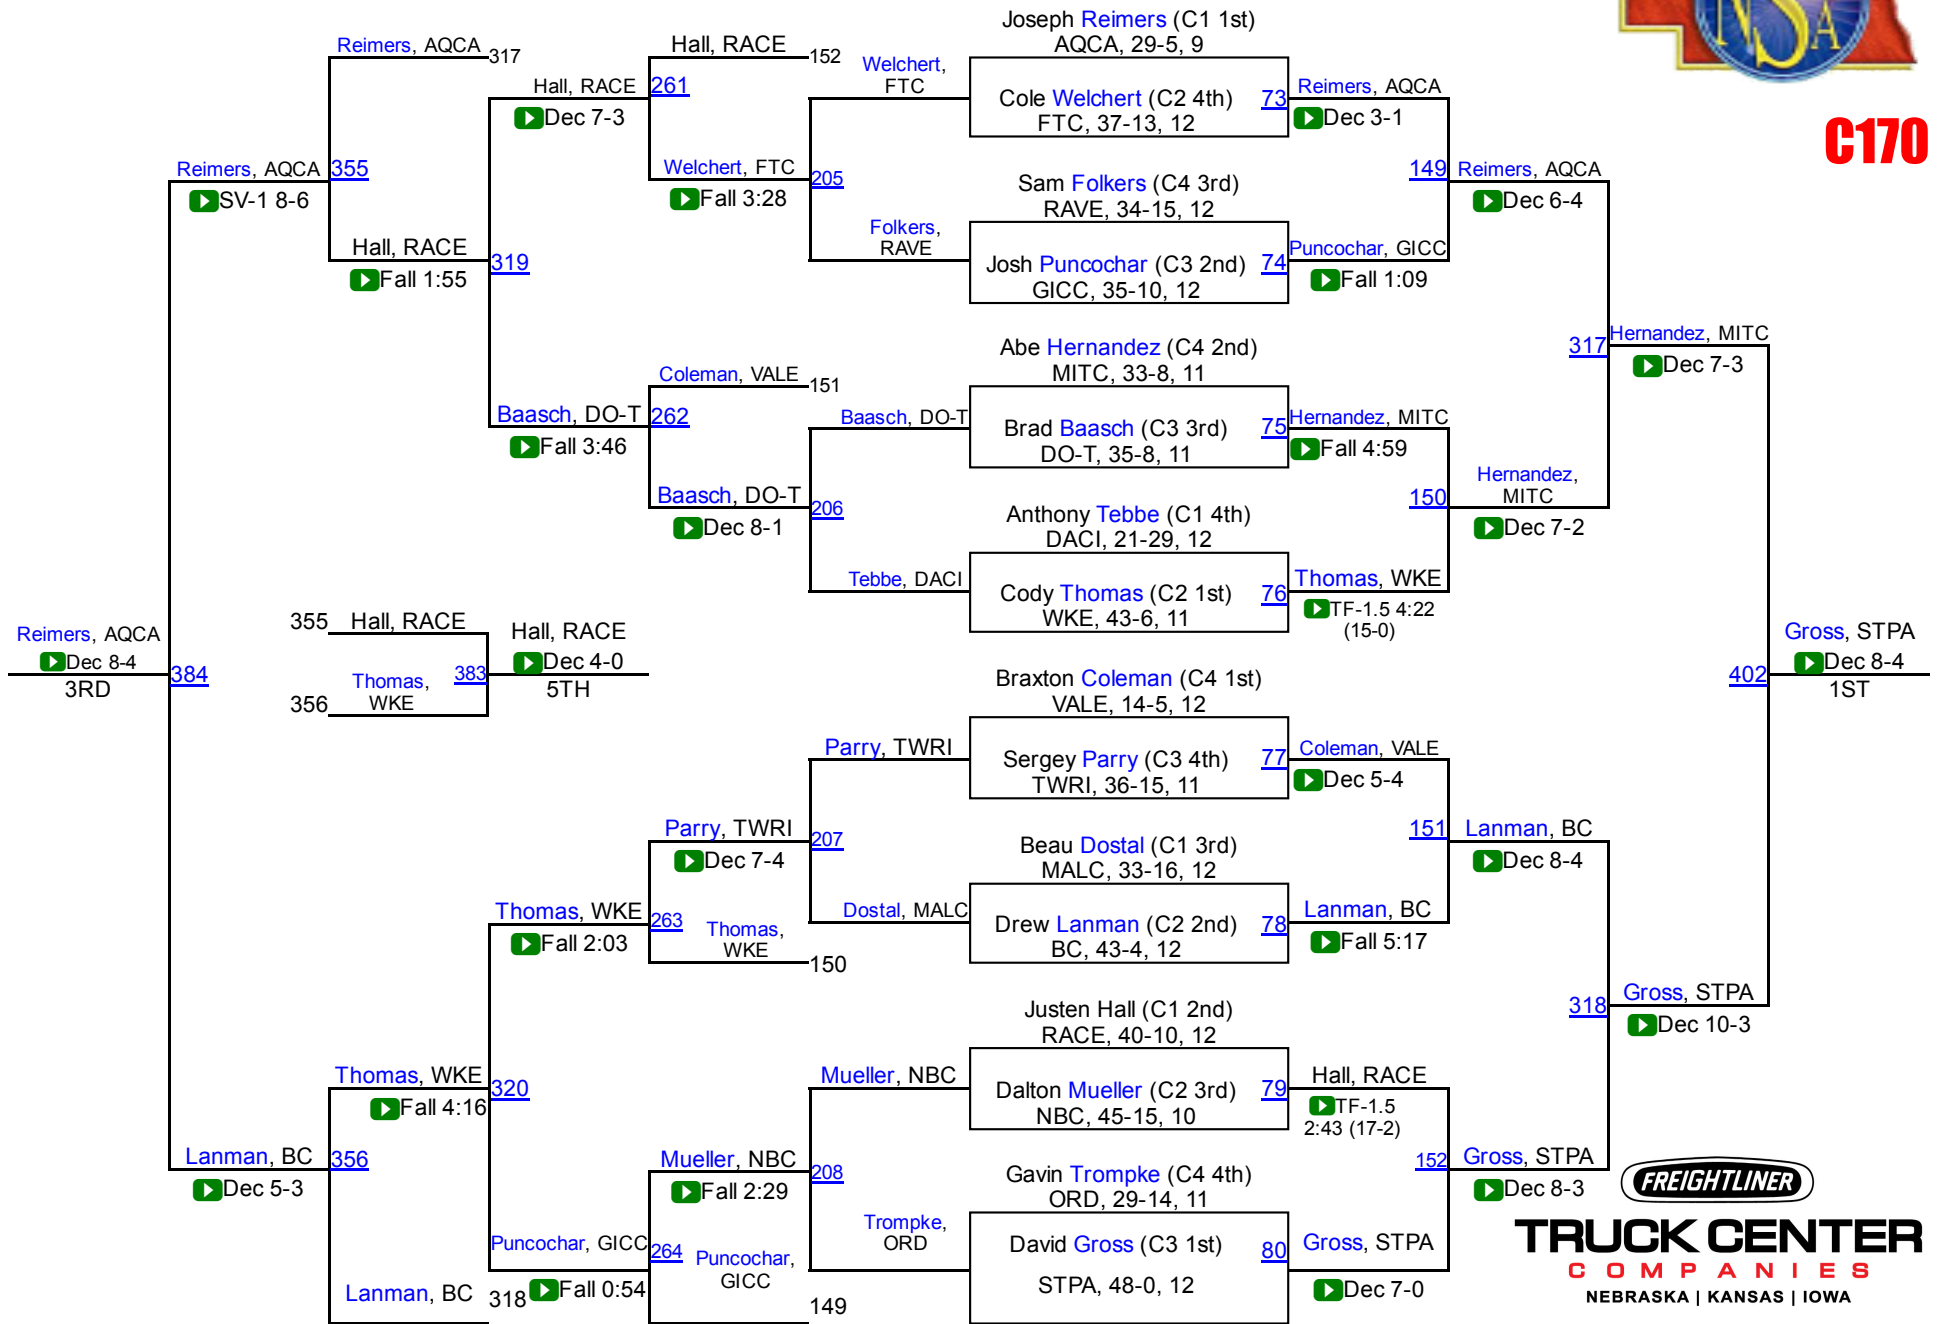

2016 NSAA Championships

C170

TRUCK CENTER
COMPANIES
NEBRASKA | KANSAS | IOWA