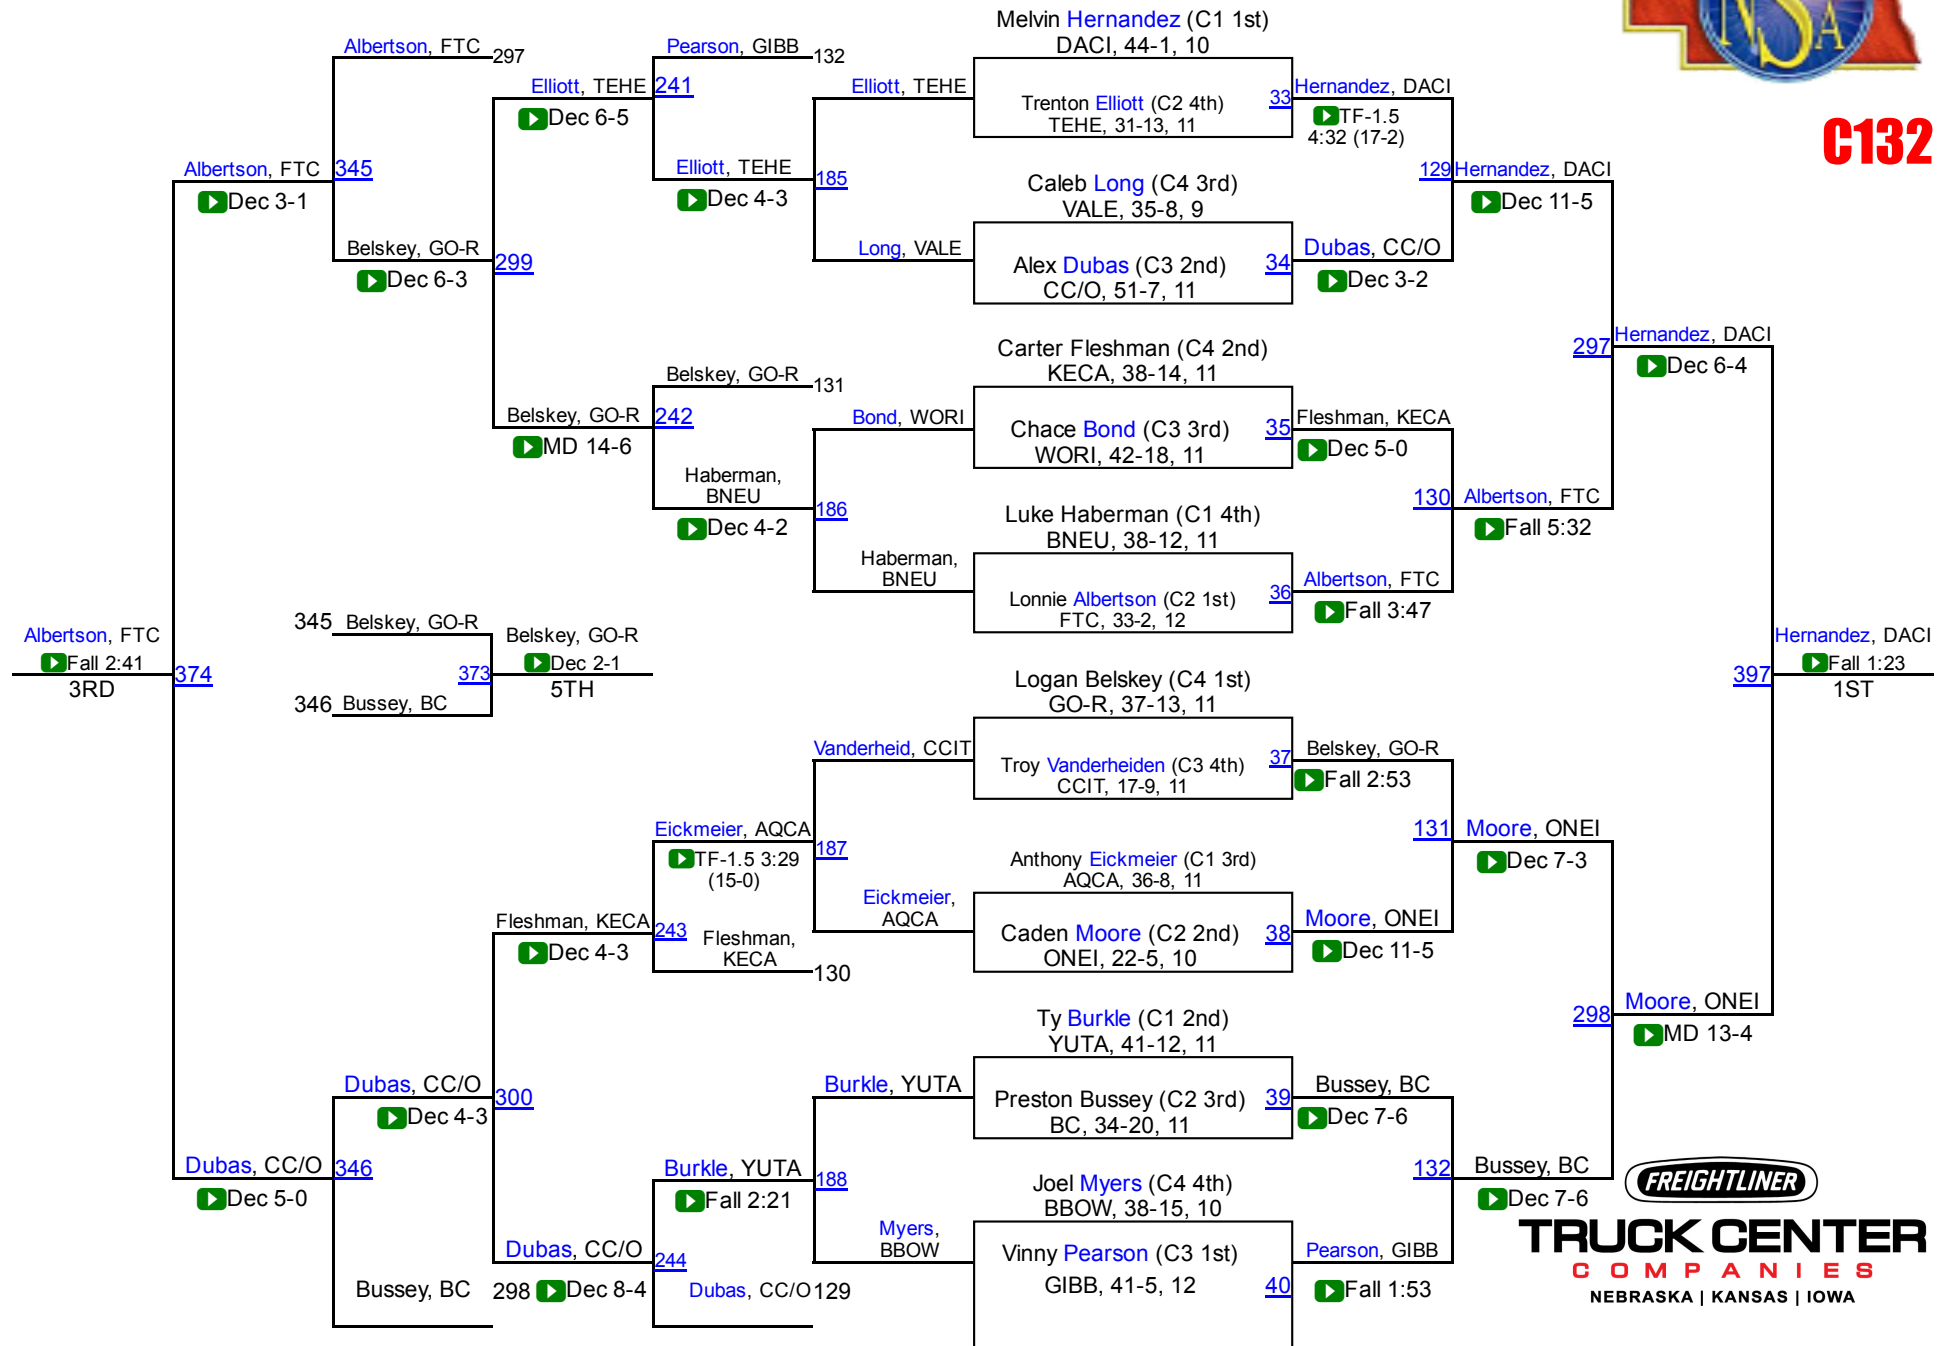

TRUCK CENTER
 COMPANIES
 NEBRASKA | KANSAS | IOWA

2016 NSAA Championships

C126

2016 NSAA Championships

C132

TRUCK CENTER
COMPANIES
NEBRASKA | KANSAS | IOWA

2016 NSAA Championships

C138