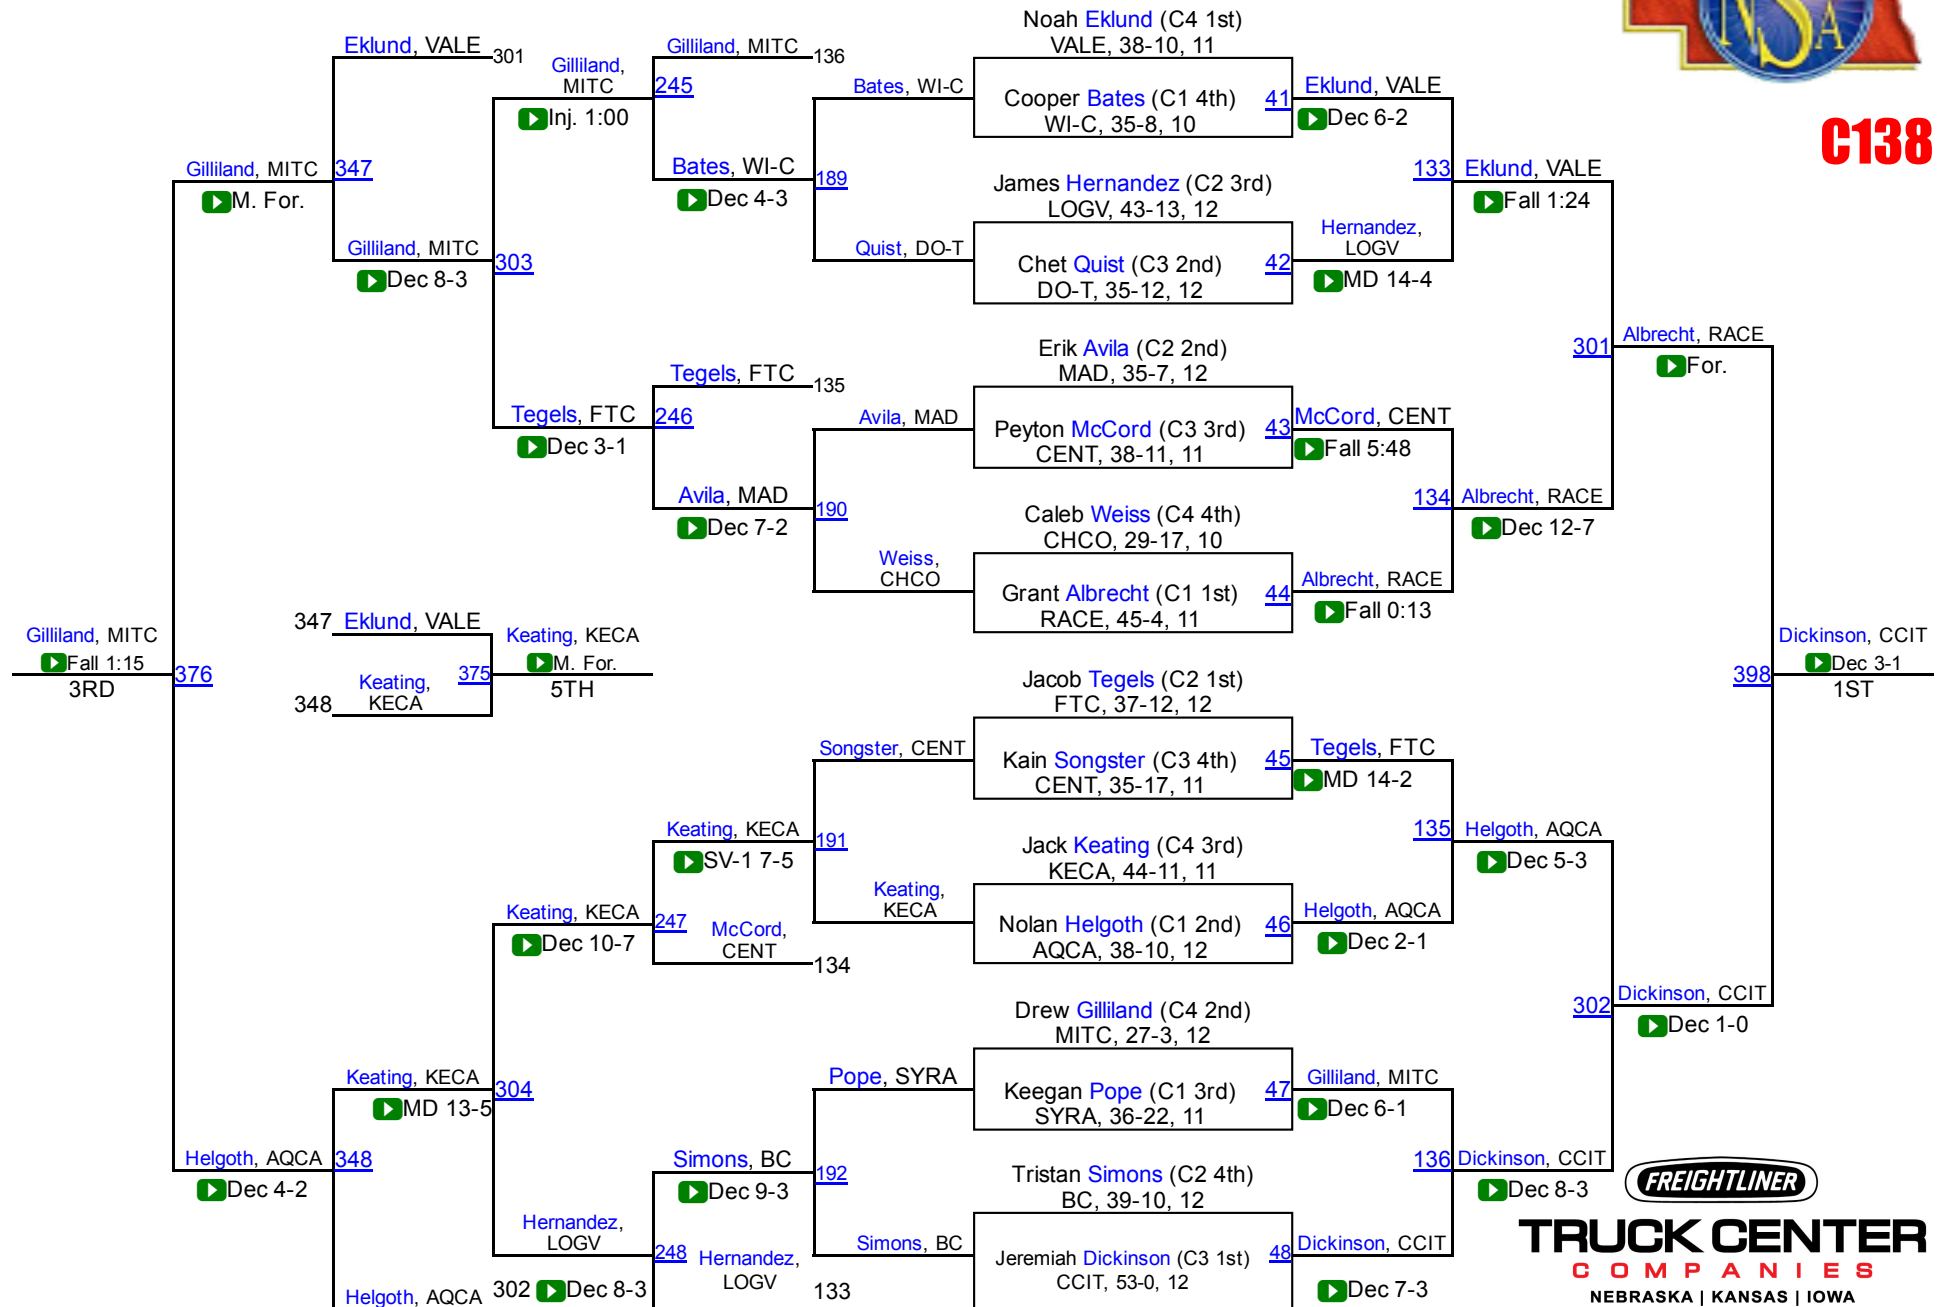

TRUCK CENTER
 COMPANIES
 NEBRASKA | KANSAS | IOWA

2016 NSAA Championships

C126

2016 NSAA Championships

C132

TRUCK CENTER
COMPANIES
NEBRASKA | KANSAS | IOWA

2016 NSAA Championships

C138