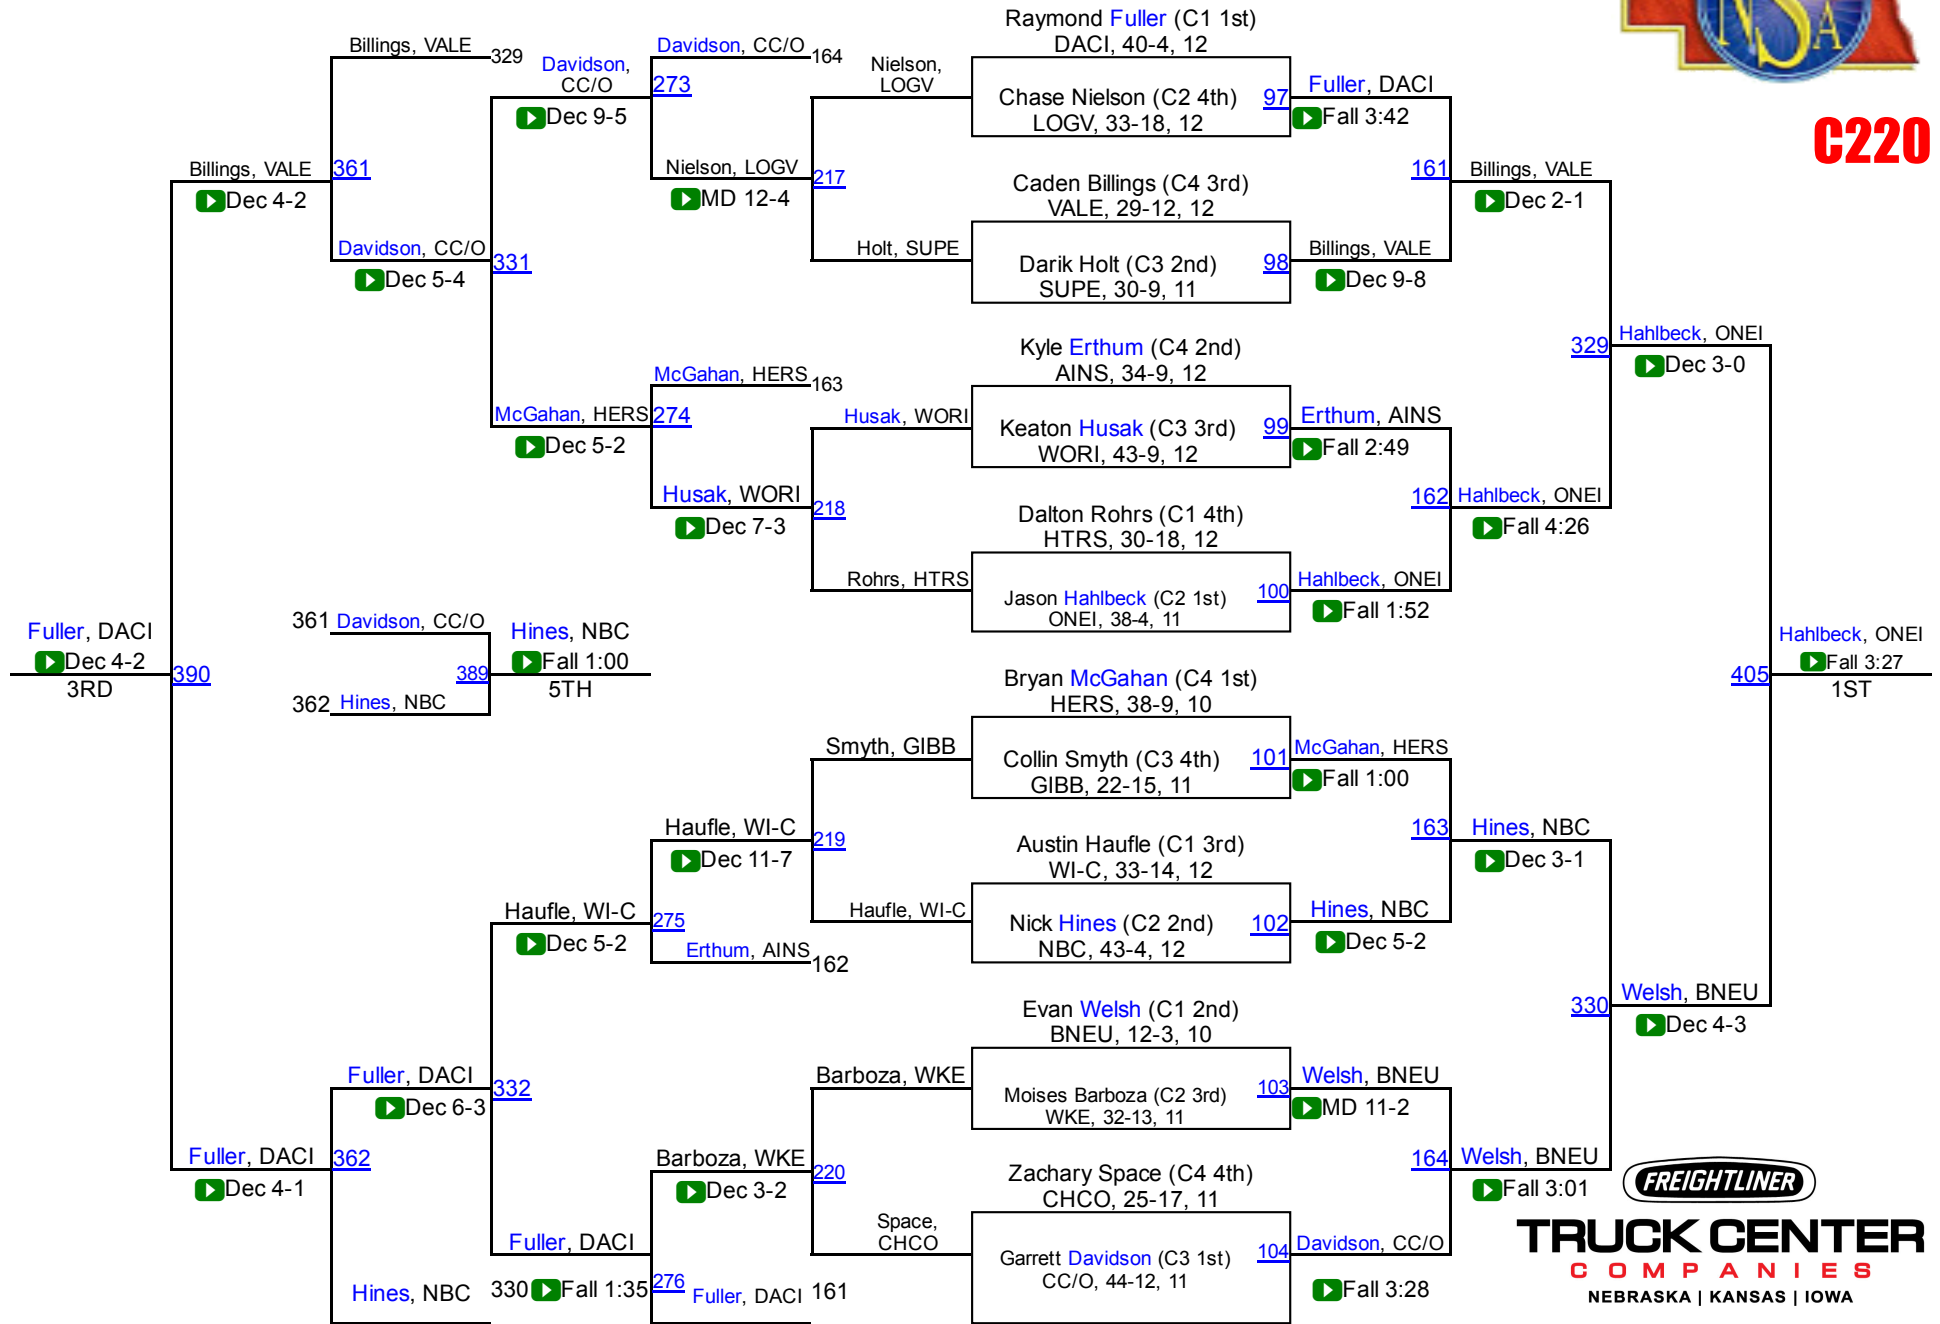

2016 NSAA Championships

C220

TRUCK CENTER
COMPANIES
NEBRASKA | KANSAS | IOWA