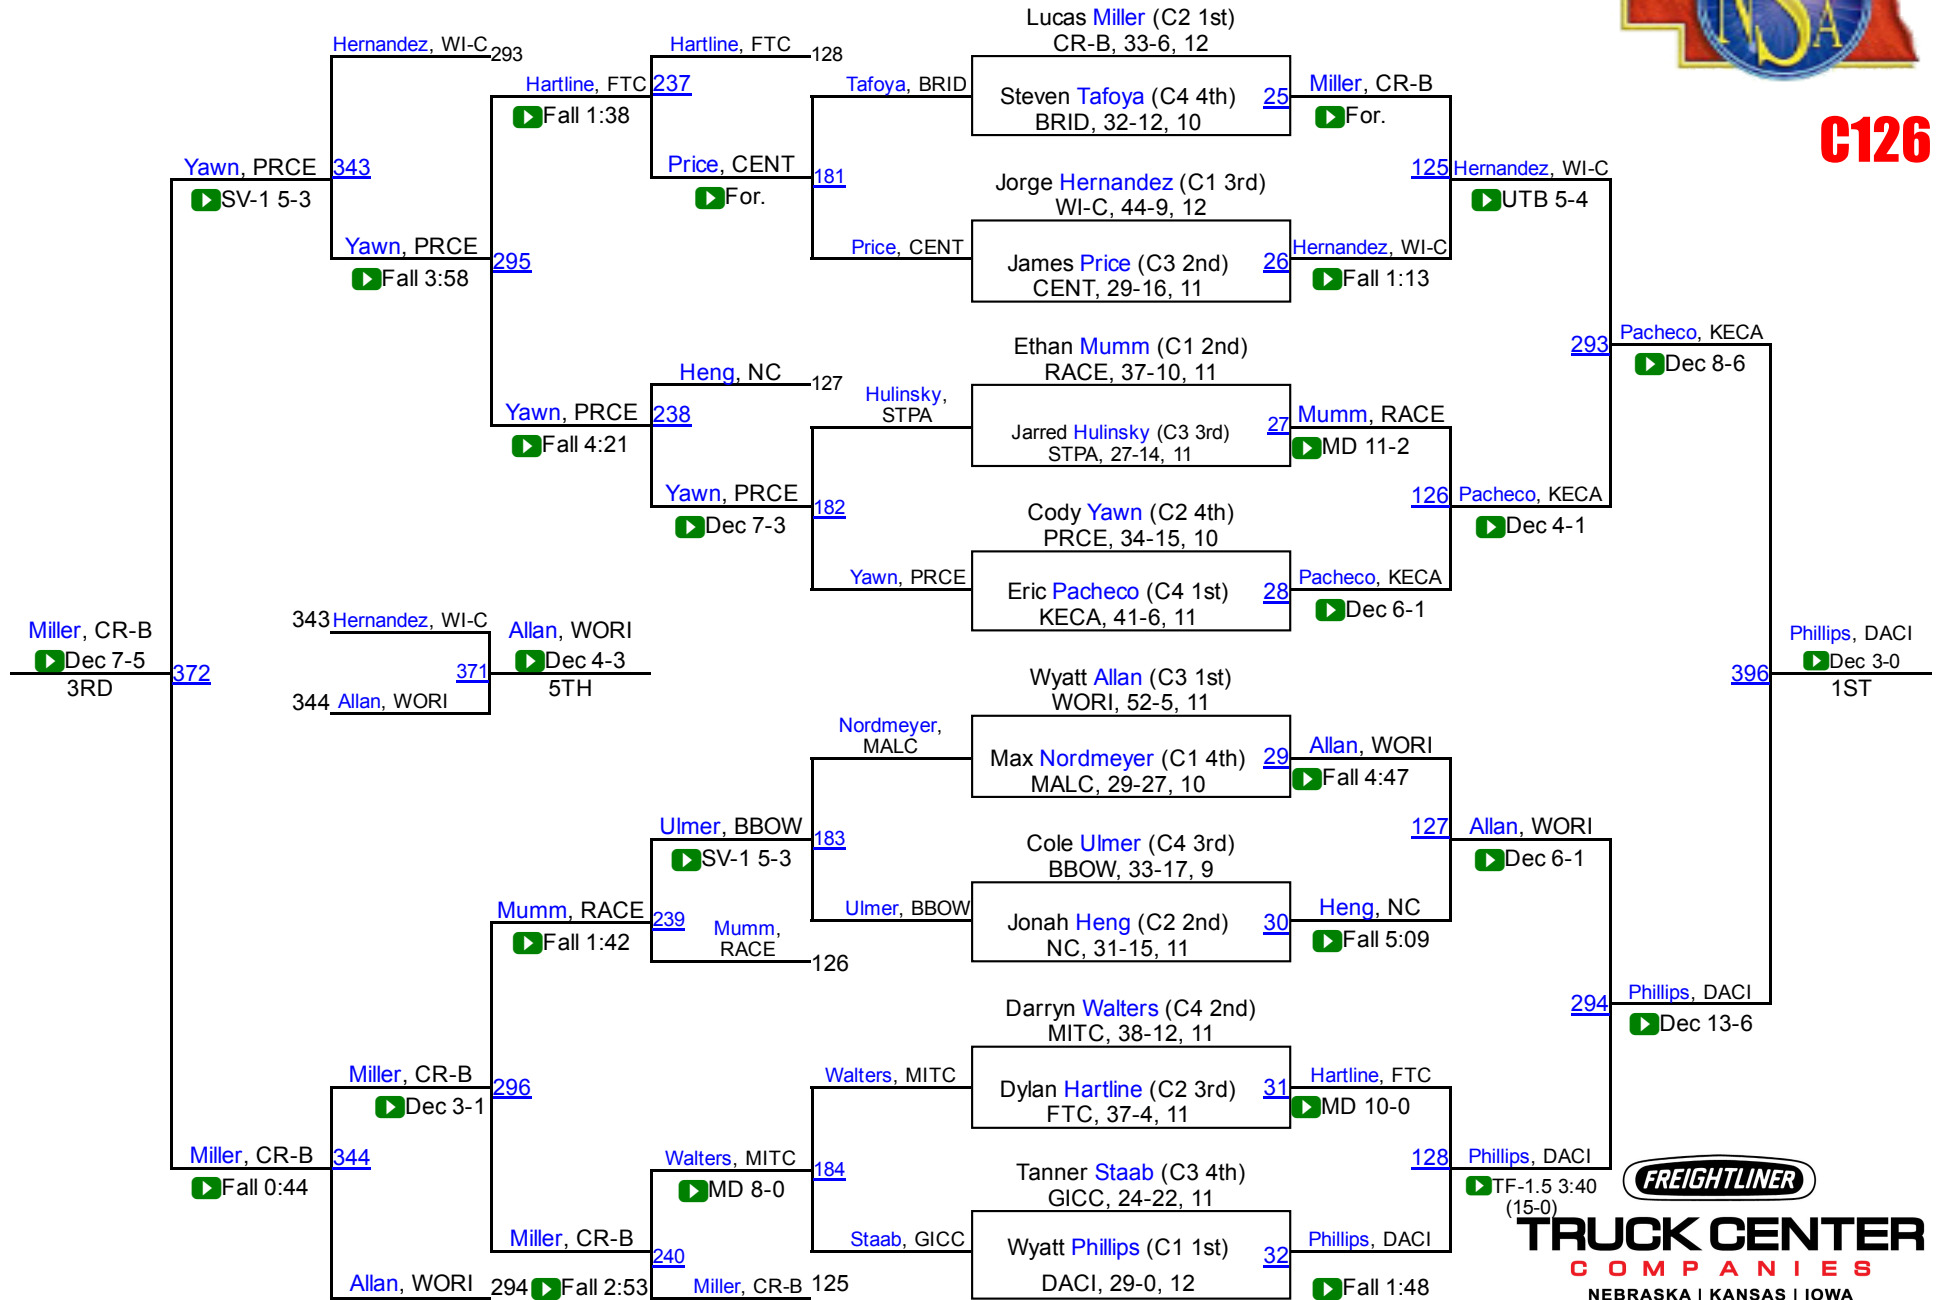

2016 NSAA Championships

C126