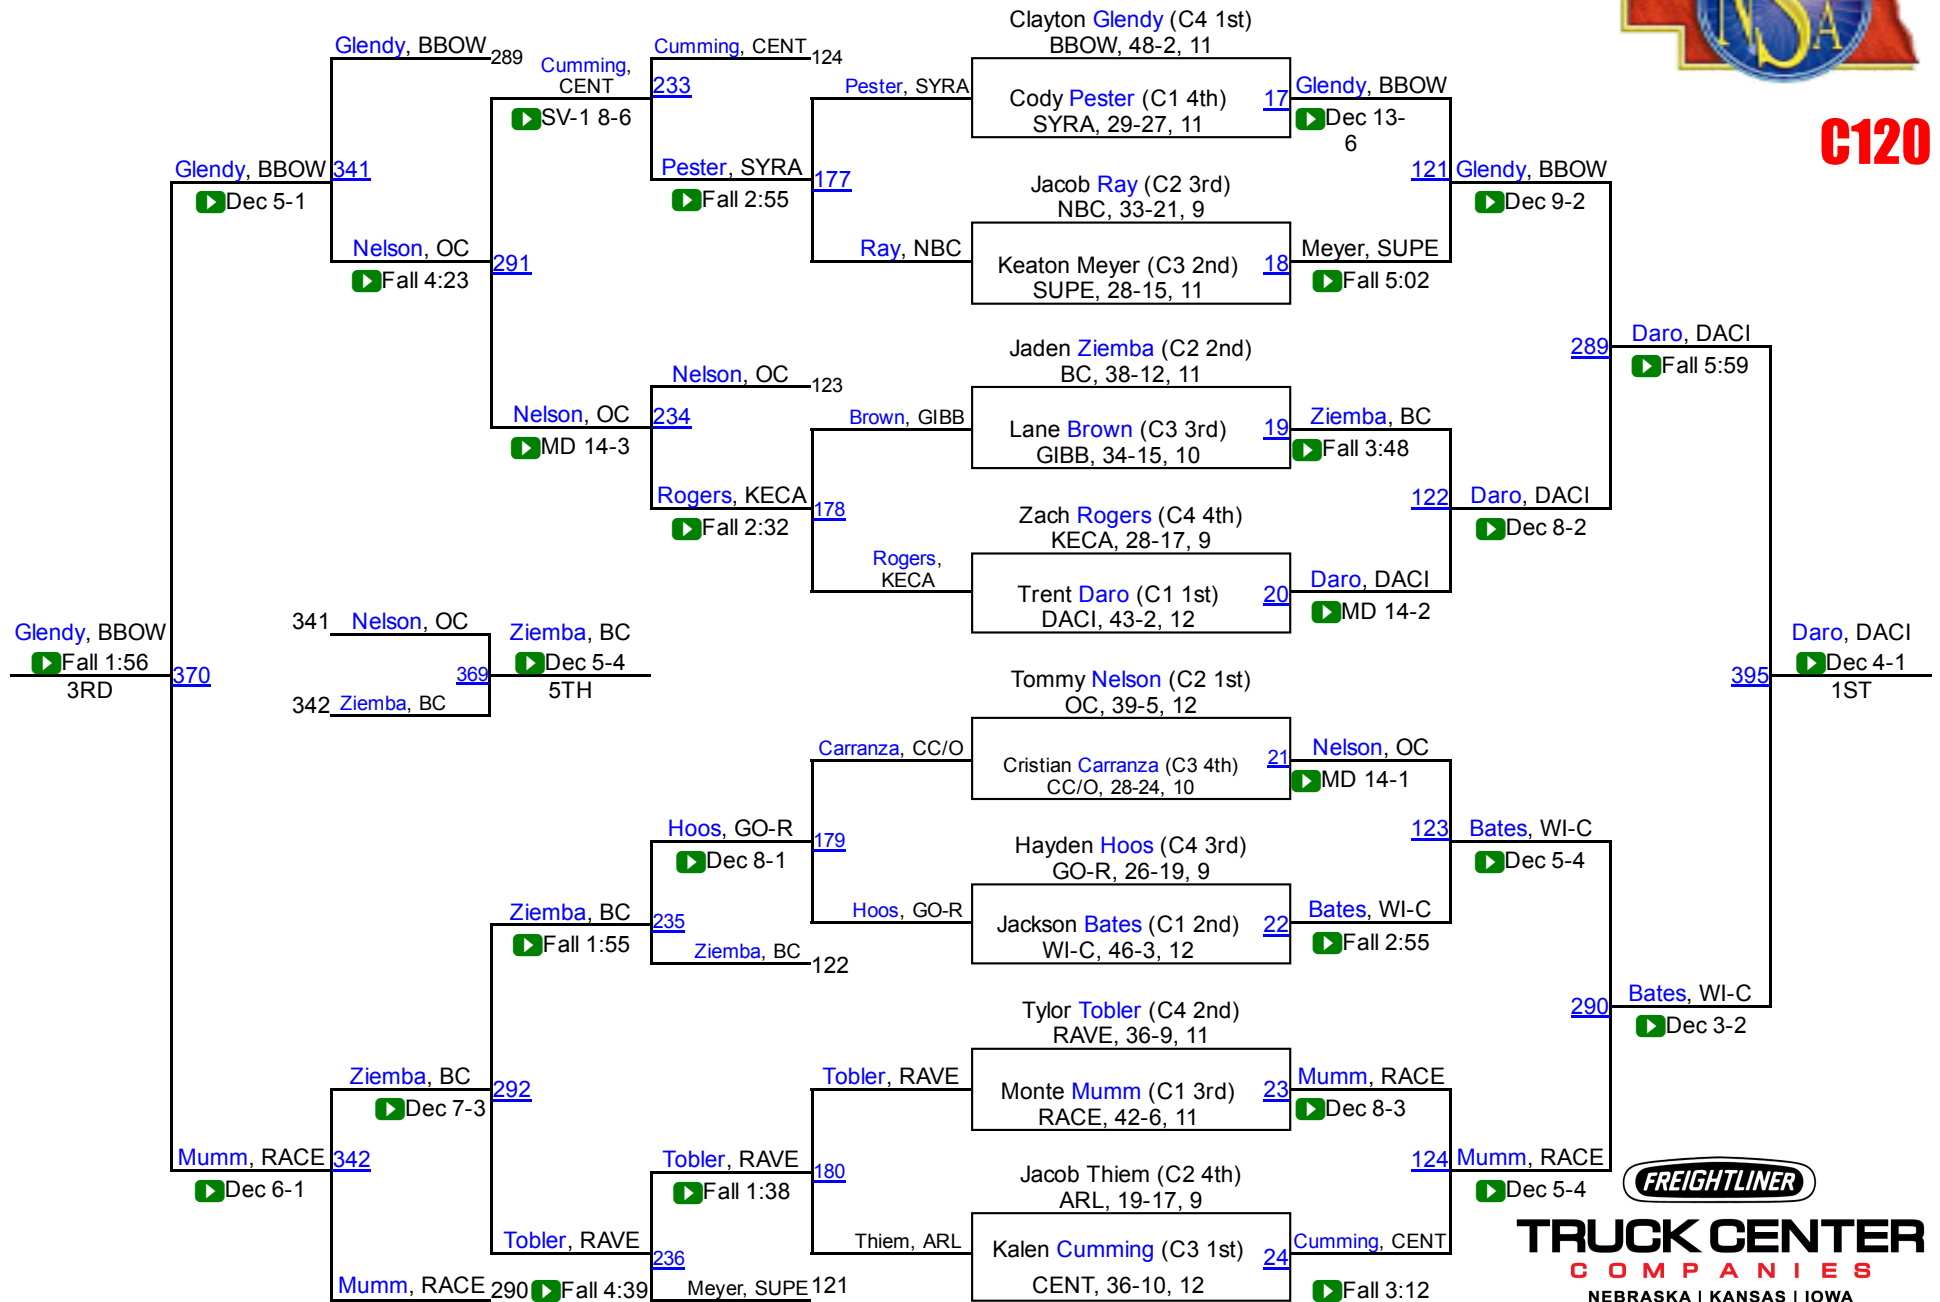

2016 NSAA Wrestling Championships

Final Team Scores

Class C

1. David City	159.0	29. Tekamah-Herman	20.0
2. Valentine	97.0	31. Pierce	19.0
3. Aquinas Catholic	86.0	32. Gordon-Rushville	17.0
4. Wilber-Clatonia	74.0	33. Oakland Craig	16.0
5. Battle Creek	73.0	34. Conestoga	15.0
6. O`Neill	71.0	34. Norfolk Catholic	15.0
7. Kearney Catholic	67.0	34. Ord	15.0
8. North Bend Central	63.0	37. Johnson County Central	12.5
9. Raymond Central	61.5	38. Centura	12.0
10. Central City	58.0	39. Chase County	11.0
11. St. Paul	54.0	40. Grand Island CC	8.0
12. Bridgeport	52.0	40. Yutan	8.0
13. Madison	48.0	42. Wisner-Pilger	7.0
14. Syracuse	46.0	43. Ravenna	6.0
15. Broken Bow	44.0	44. Ainsworth	4.0
16. Mitchell	42.0	44. Arcadia/Loup City	4.0
17. Gibbon	38.0	44. Doniphan-Trumbull	4.0
18. Wood River	34.0	44. Minden	4.0
19. Ft. Calhoun	33.0	44. Superior	4.0
20. Shelton/Kenesaw	32.0	49. Centennial	3.0
21. Malcolm	30.0	49. Kimball	3.0
22. Cross County/Osceola	27.0	49. Red Cloud/Blue Hill	3.0
23. Logan View	26.0	49. South Central Unified	3.0
24. Bishop Neumann	25.0	53. Stanton	2.0
24. Hershey	25.0	54. Twin River	1.0
26. Arlington	23.0	55. Auburn	0.0
27. Wakefield	22.5	55. Fillmore Central	0.0
28. Southern Valley	22.0	55. HTRS/Pawnee City	0.0
29. Crofton-Bloomfield	20.0		

2016 NSAA Championships

C106

TRUCK CENTER
COMPANIES
NEBRASKA | KANSAS | IOWA

2016 NSAA Championships

C113

TRUCK CENTER
 COMPANIES
 NEBRASKA | KANSAS | IOWA

2016 NSAA Championships

C120