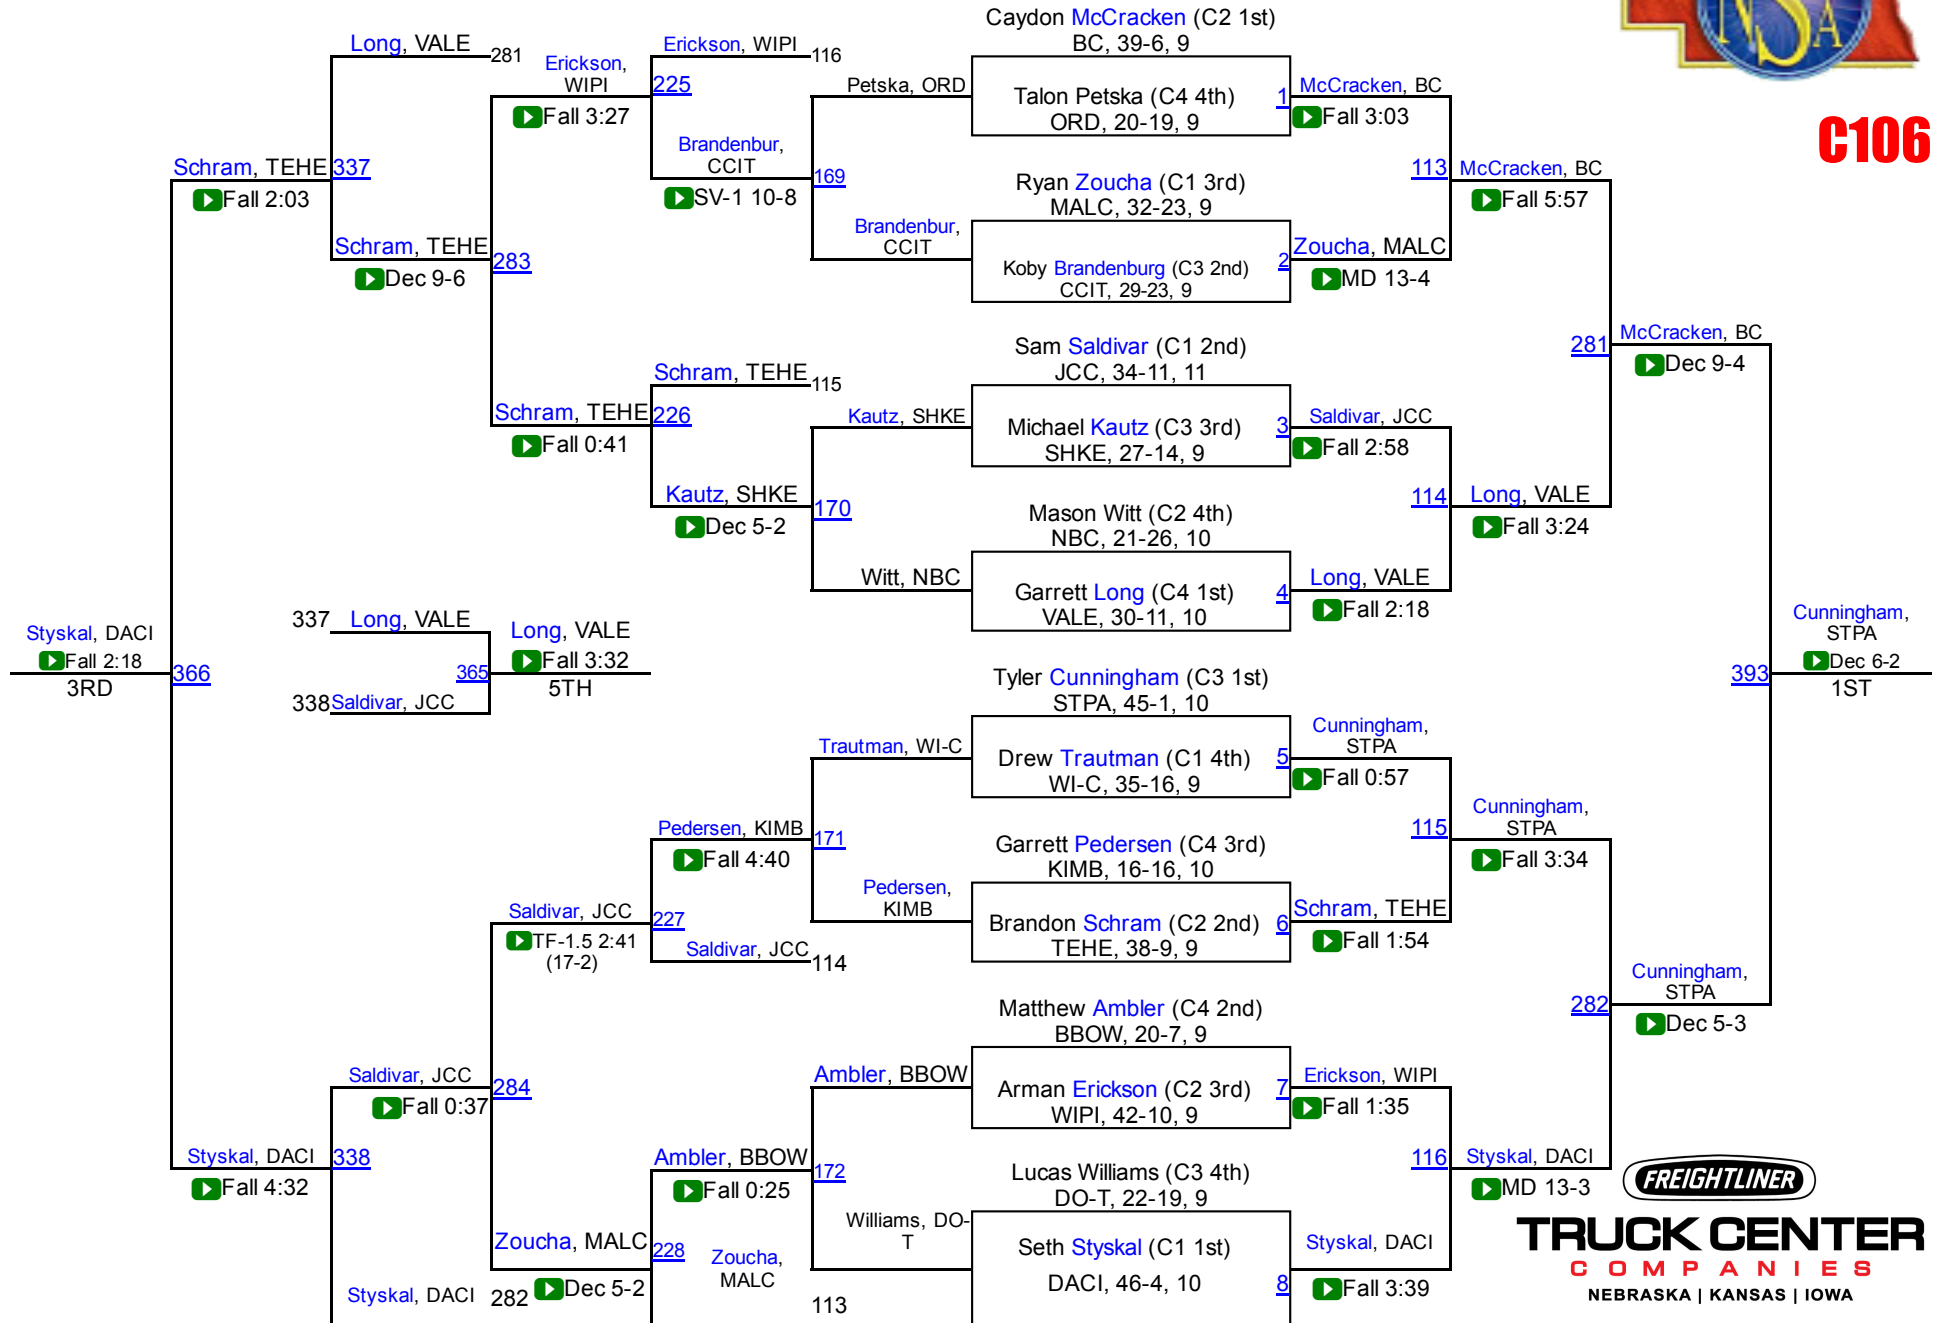

2016 NSAA Wrestling Championships

Final Team Scores

Class C

1. David City	159.0	29. Tekamah-Herman	20.0
2. Valentine	97.0	31. Pierce	19.0
3. Aquinas Catholic	86.0	32. Gordon-Rushville	17.0
4. Wilber-Clatonia	74.0	33. Oakland Craig	16.0
5. Battle Creek	73.0	34. Conestoga	15.0
6. O`Neill	71.0	34. Norfolk Catholic	15.0
7. Kearney Catholic	67.0	34. Ord	15.0
8. North Bend Central	63.0	37. Johnson County Central	12.5
9. Raymond Central	61.5	38. Centura	12.0
10. Central City	58.0	39. Chase County	11.0
11. St. Paul	54.0	40. Grand Island CC	8.0
12. Bridgeport	52.0	40. Yutan	8.0
13. Madison	48.0	42. Wisner-Pilger	7.0
14. Syracuse	46.0	43. Ravenna	6.0
15. Broken Bow	44.0	44. Ainsworth	4.0
16. Mitchell	42.0	44. Arcadia/Loup City	4.0
17. Gibbon	38.0	44. Doniphan-Trumbull	4.0
18. Wood River	34.0	44. Minden	4.0
19. Ft. Calhoun	33.0	44. Superior	4.0
20. Shelton/Kenesaw	32.0	49. Centennial	3.0
21. Malcolm	30.0	49. Kimball	3.0
22. Cross County/Osceola	27.0	49. Red Cloud/Blue Hill	3.0
23. Logan View	26.0	49. South Central Unified	3.0
24. Bishop Neumann	25.0	53. Stanton	2.0
24. Hershey	25.0	54. Twin River	1.0
26. Arlington	23.0	55. Auburn	0.0
27. Wakefield	22.5	55. Fillmore Central	0.0
28. Southern Valley	22.0	55. HTRS/Pawnee City	0.0
29. Crofton-Bloomfield	20.0		

C106