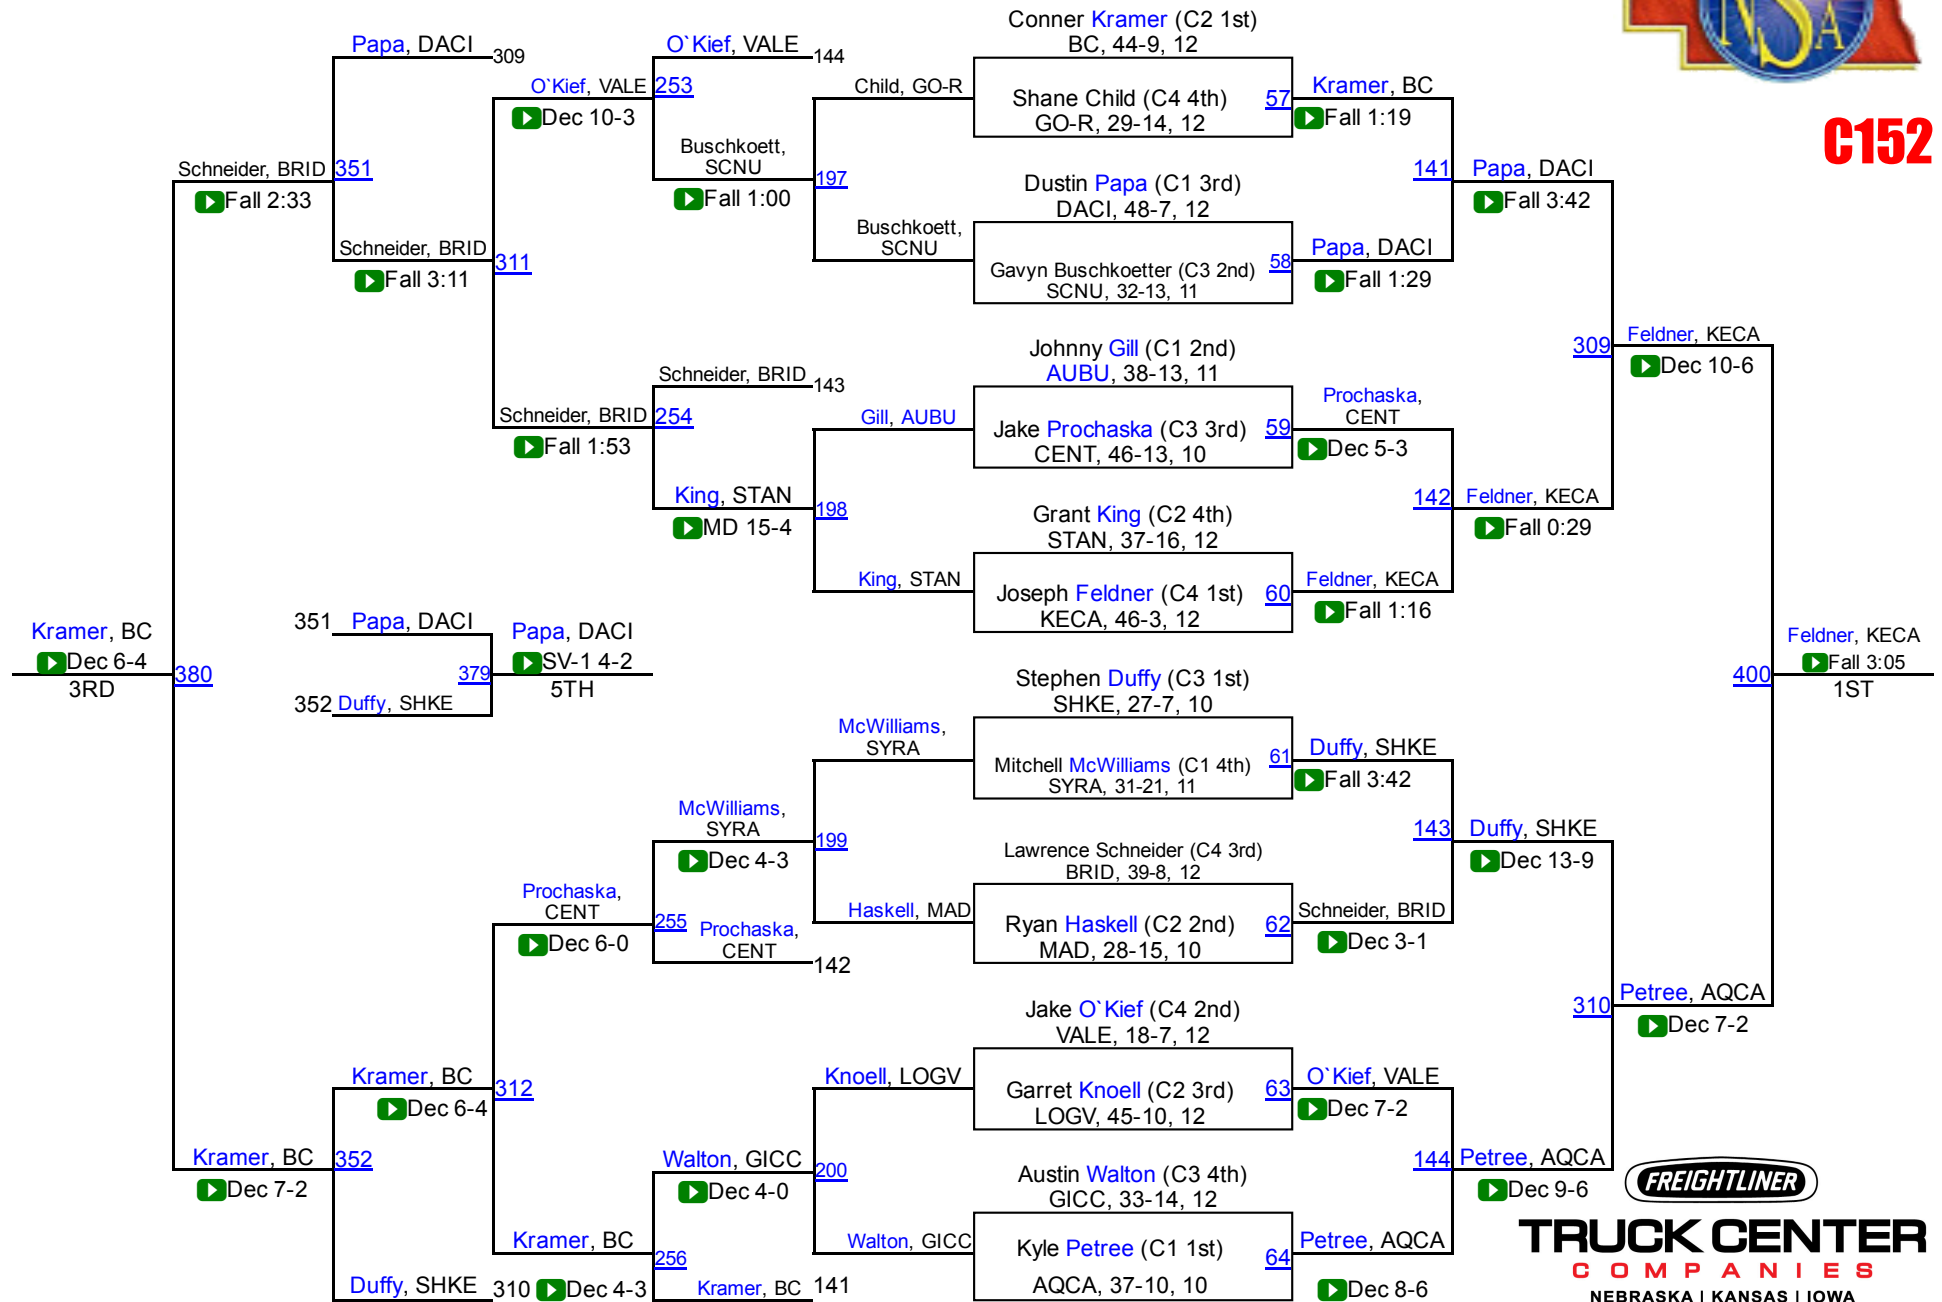

2016 NSAA Championships

C152

TRUCK CENTER
COMPANIES
NEBRASKA | KANSAS | IOWA