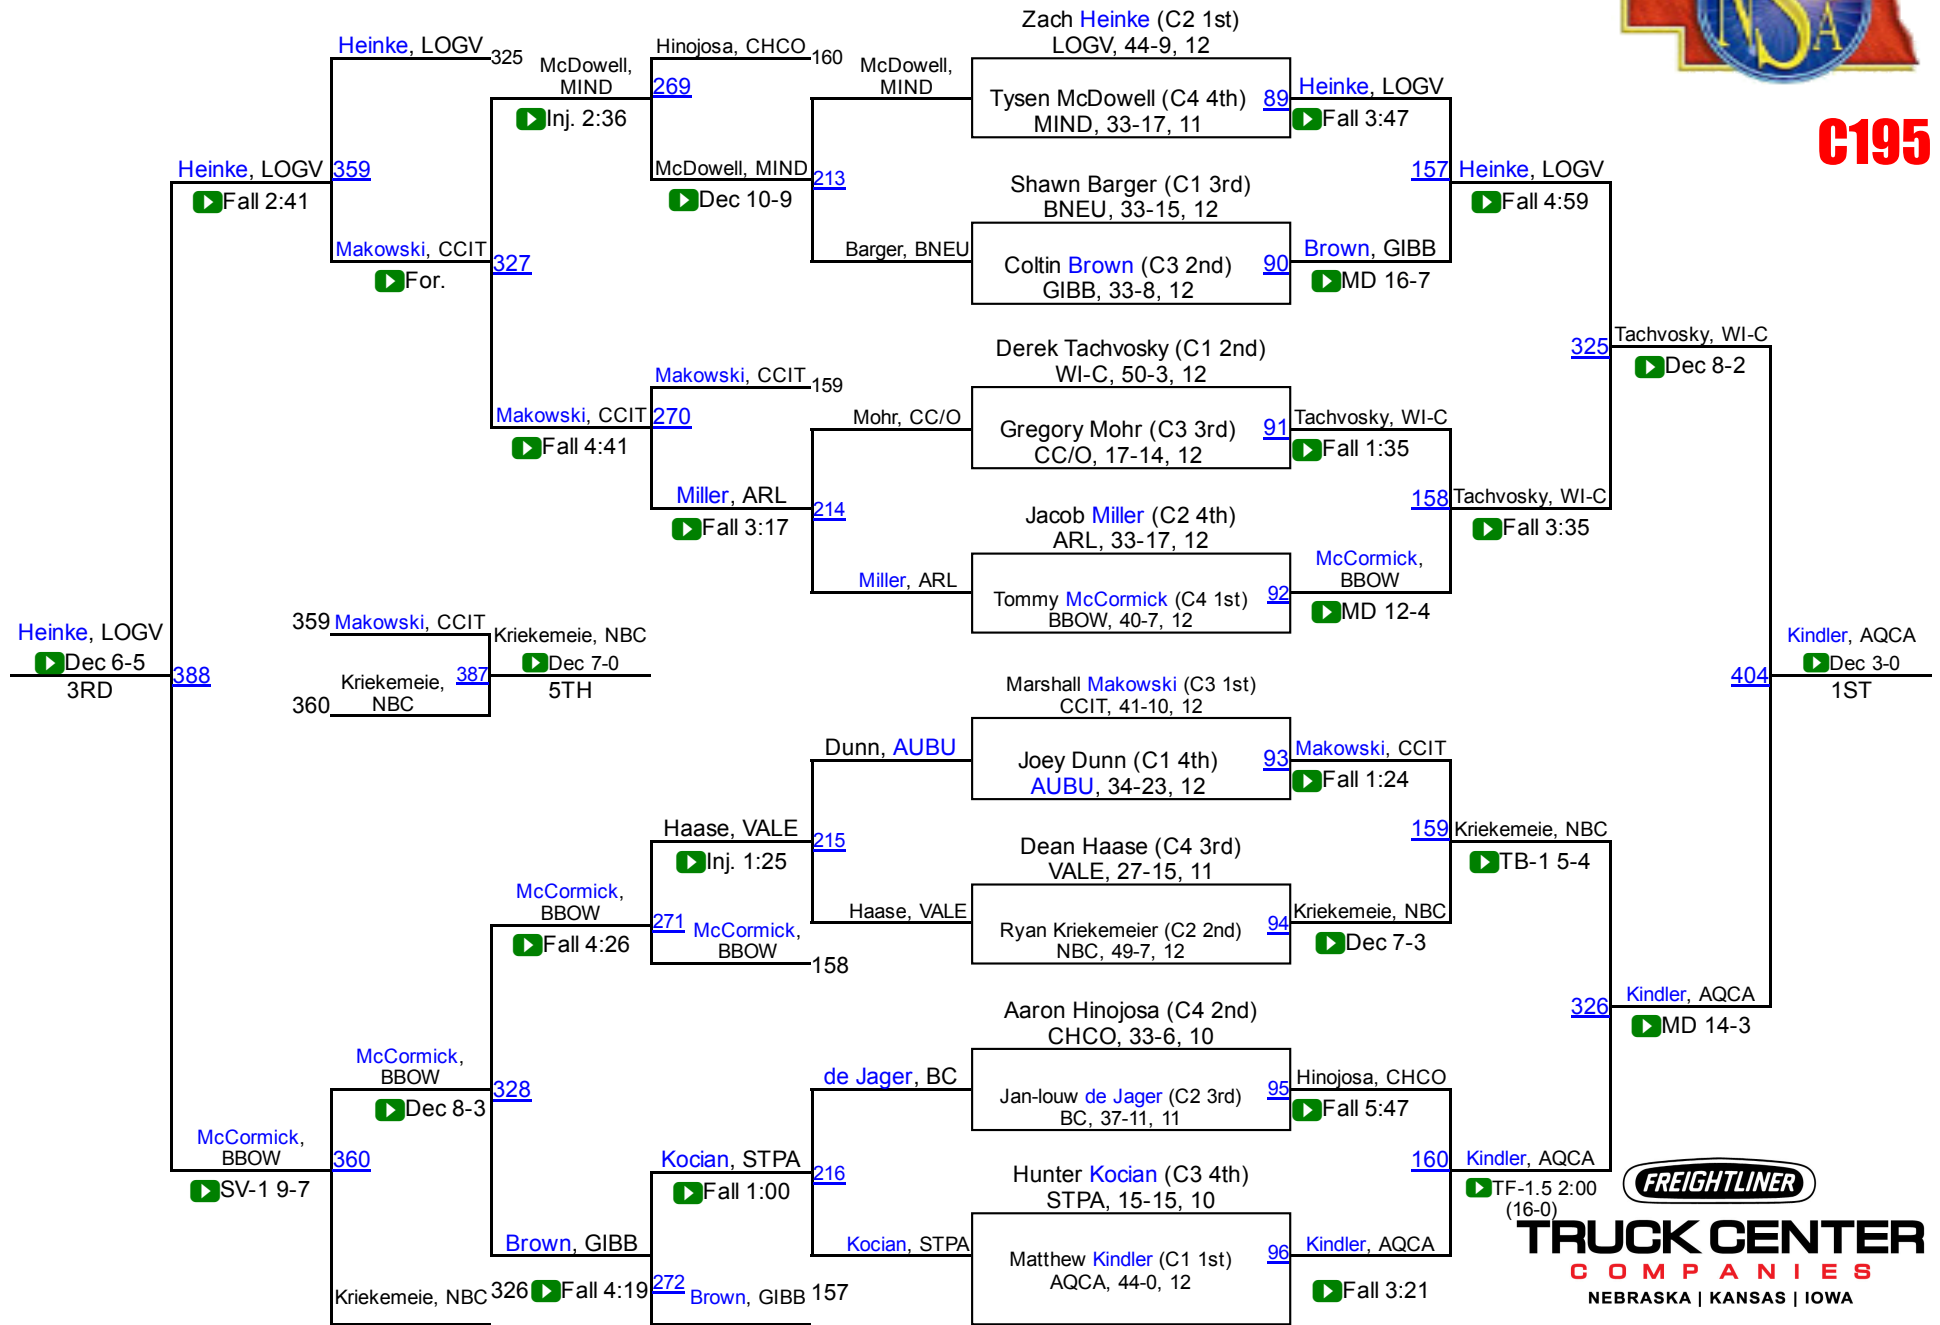

2016 NSAA Championships

C195