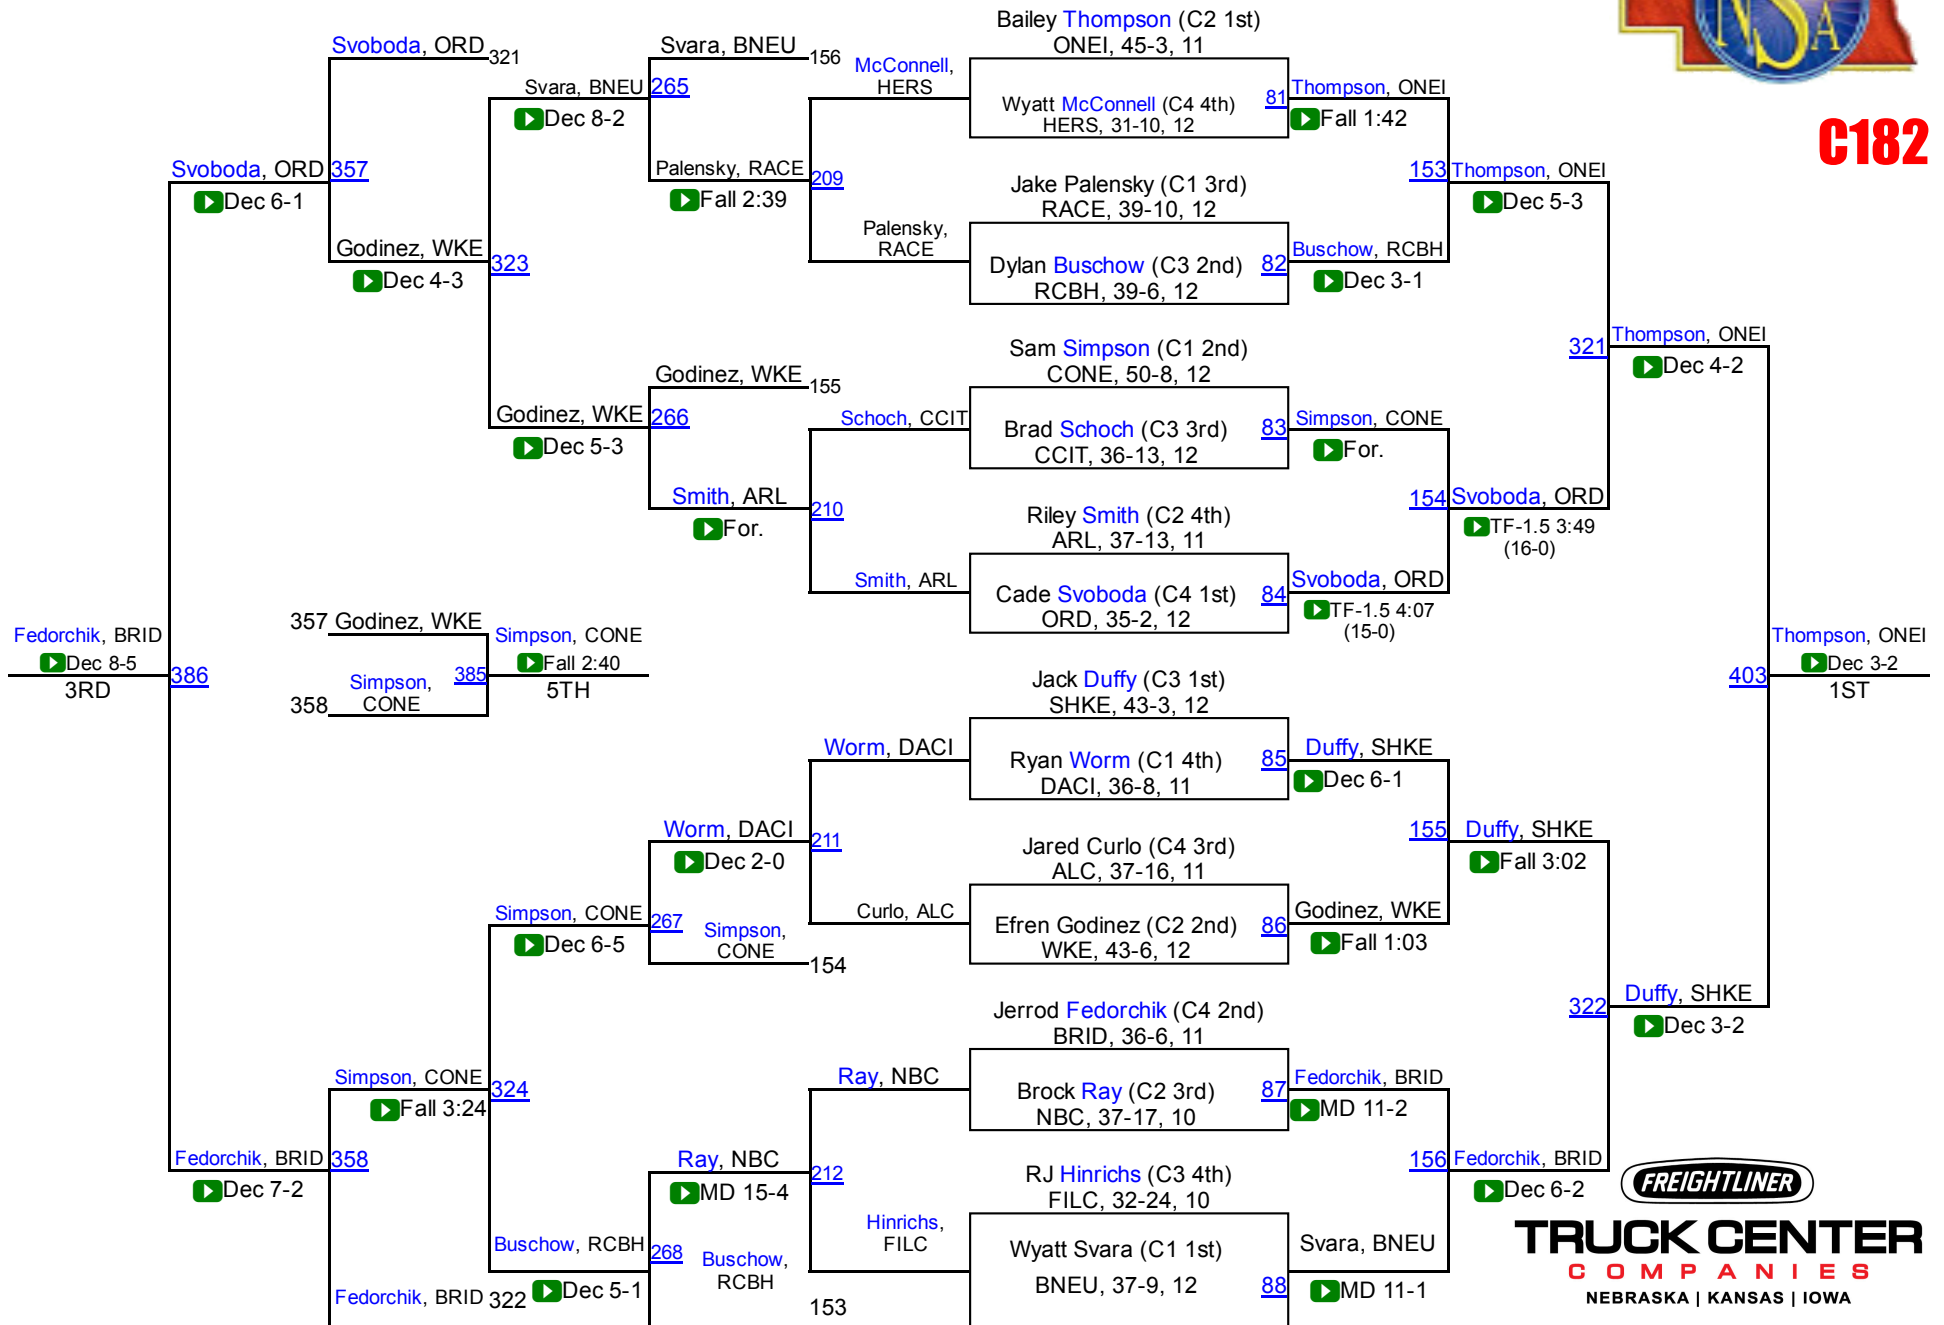

C170

TRUCK CENTER
COMPANIES
NEBRASKA | KANSAS | IOWA

2016 NSAA Championships

C182

TRUCK CENTER
COMPANIES
NEBRASKA | KANSAS | IOWA

2016 NSAA Championships

C195

2016 NSAA Championships