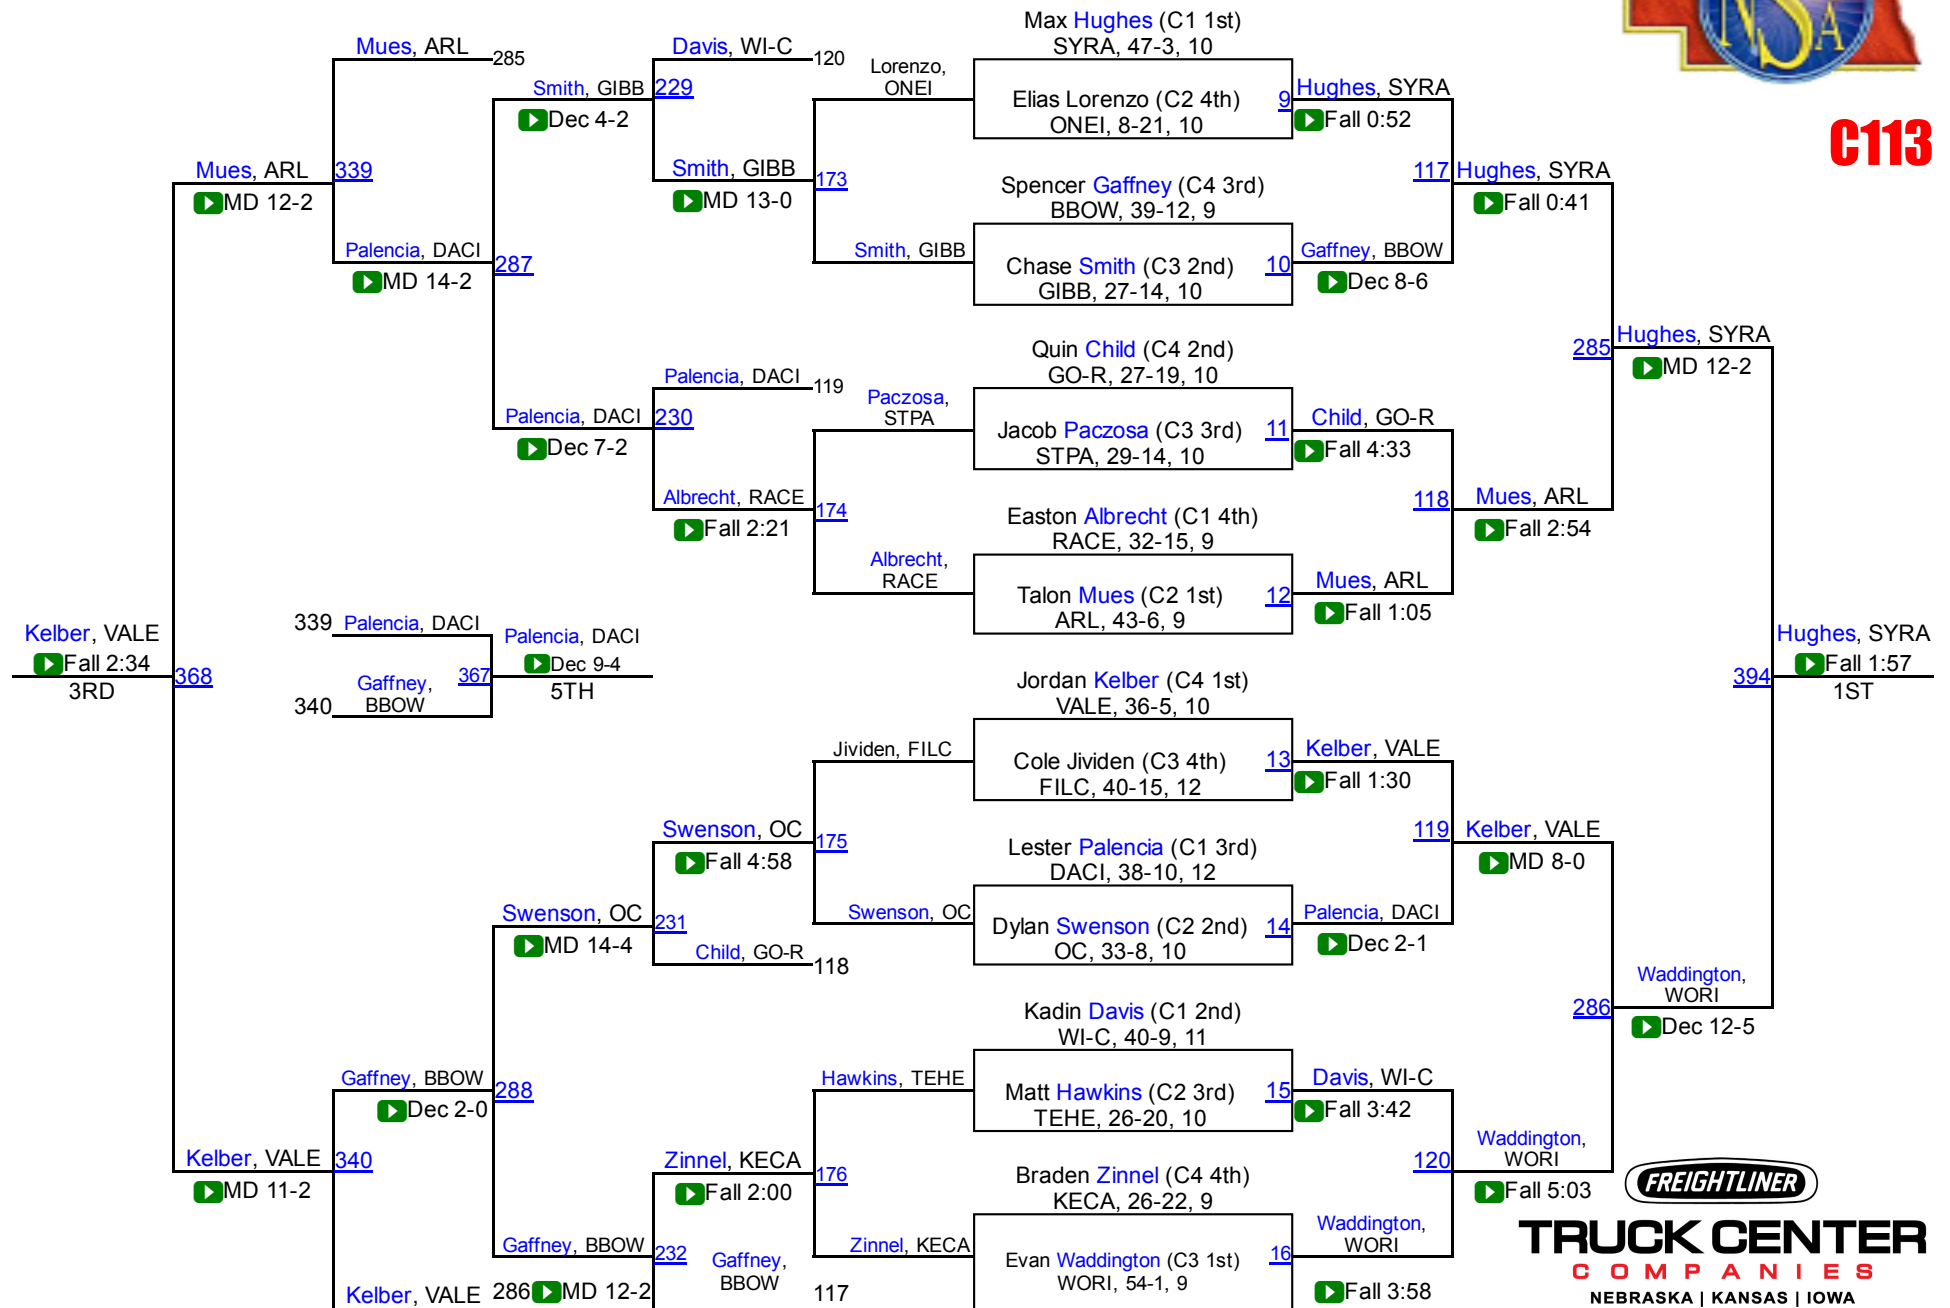

2016 NSAA Championships

C113

TRUCK CENTER
COMPANIES
NEBRASKA | KANSAS | IOWA