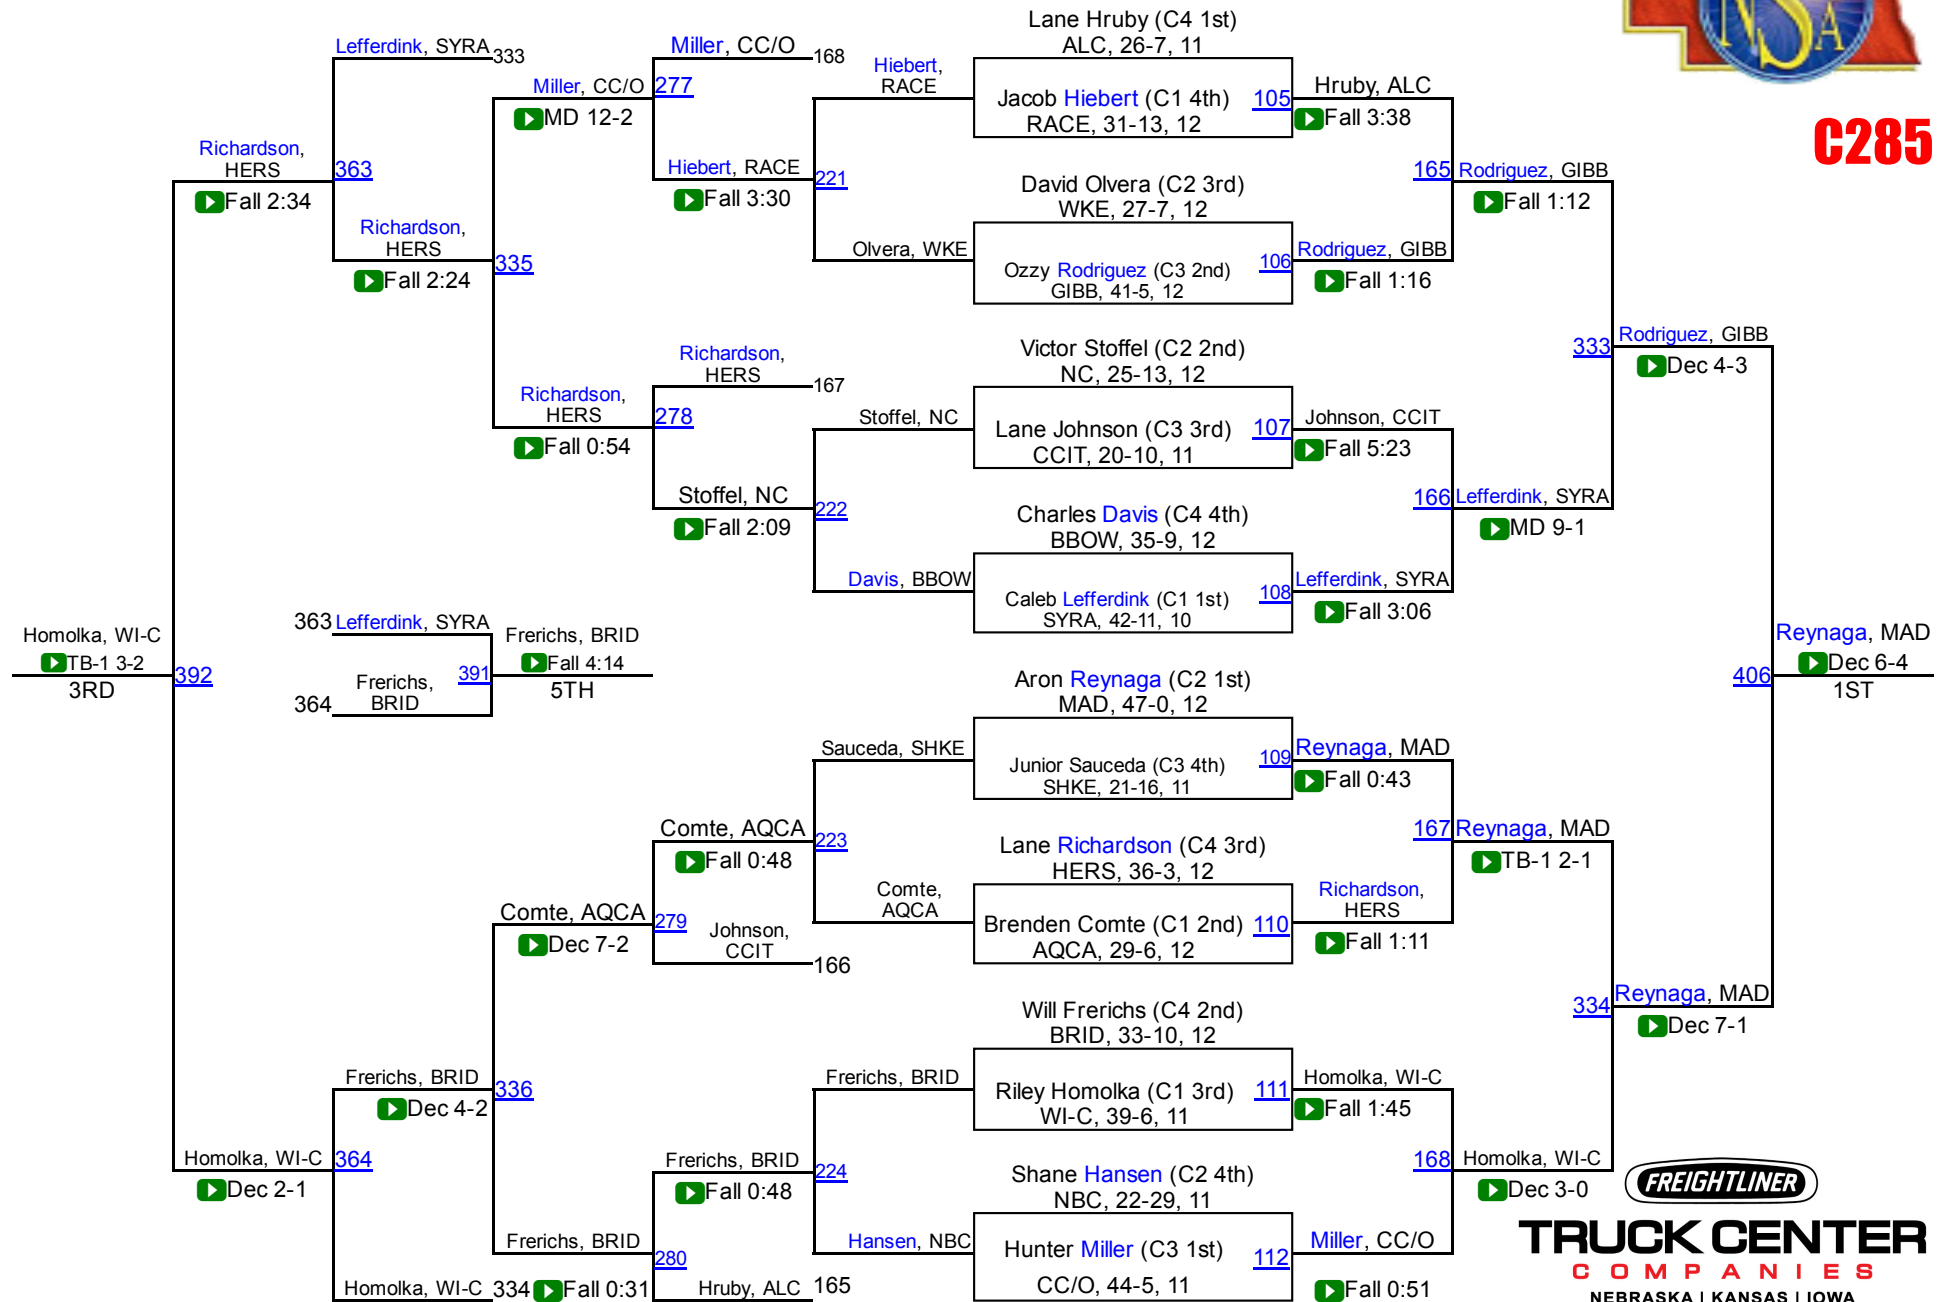

2016 NSAA Championships

C285

TRUCK CENTER
COMPANIES
NEBRASKA | KANSAS | IOWA