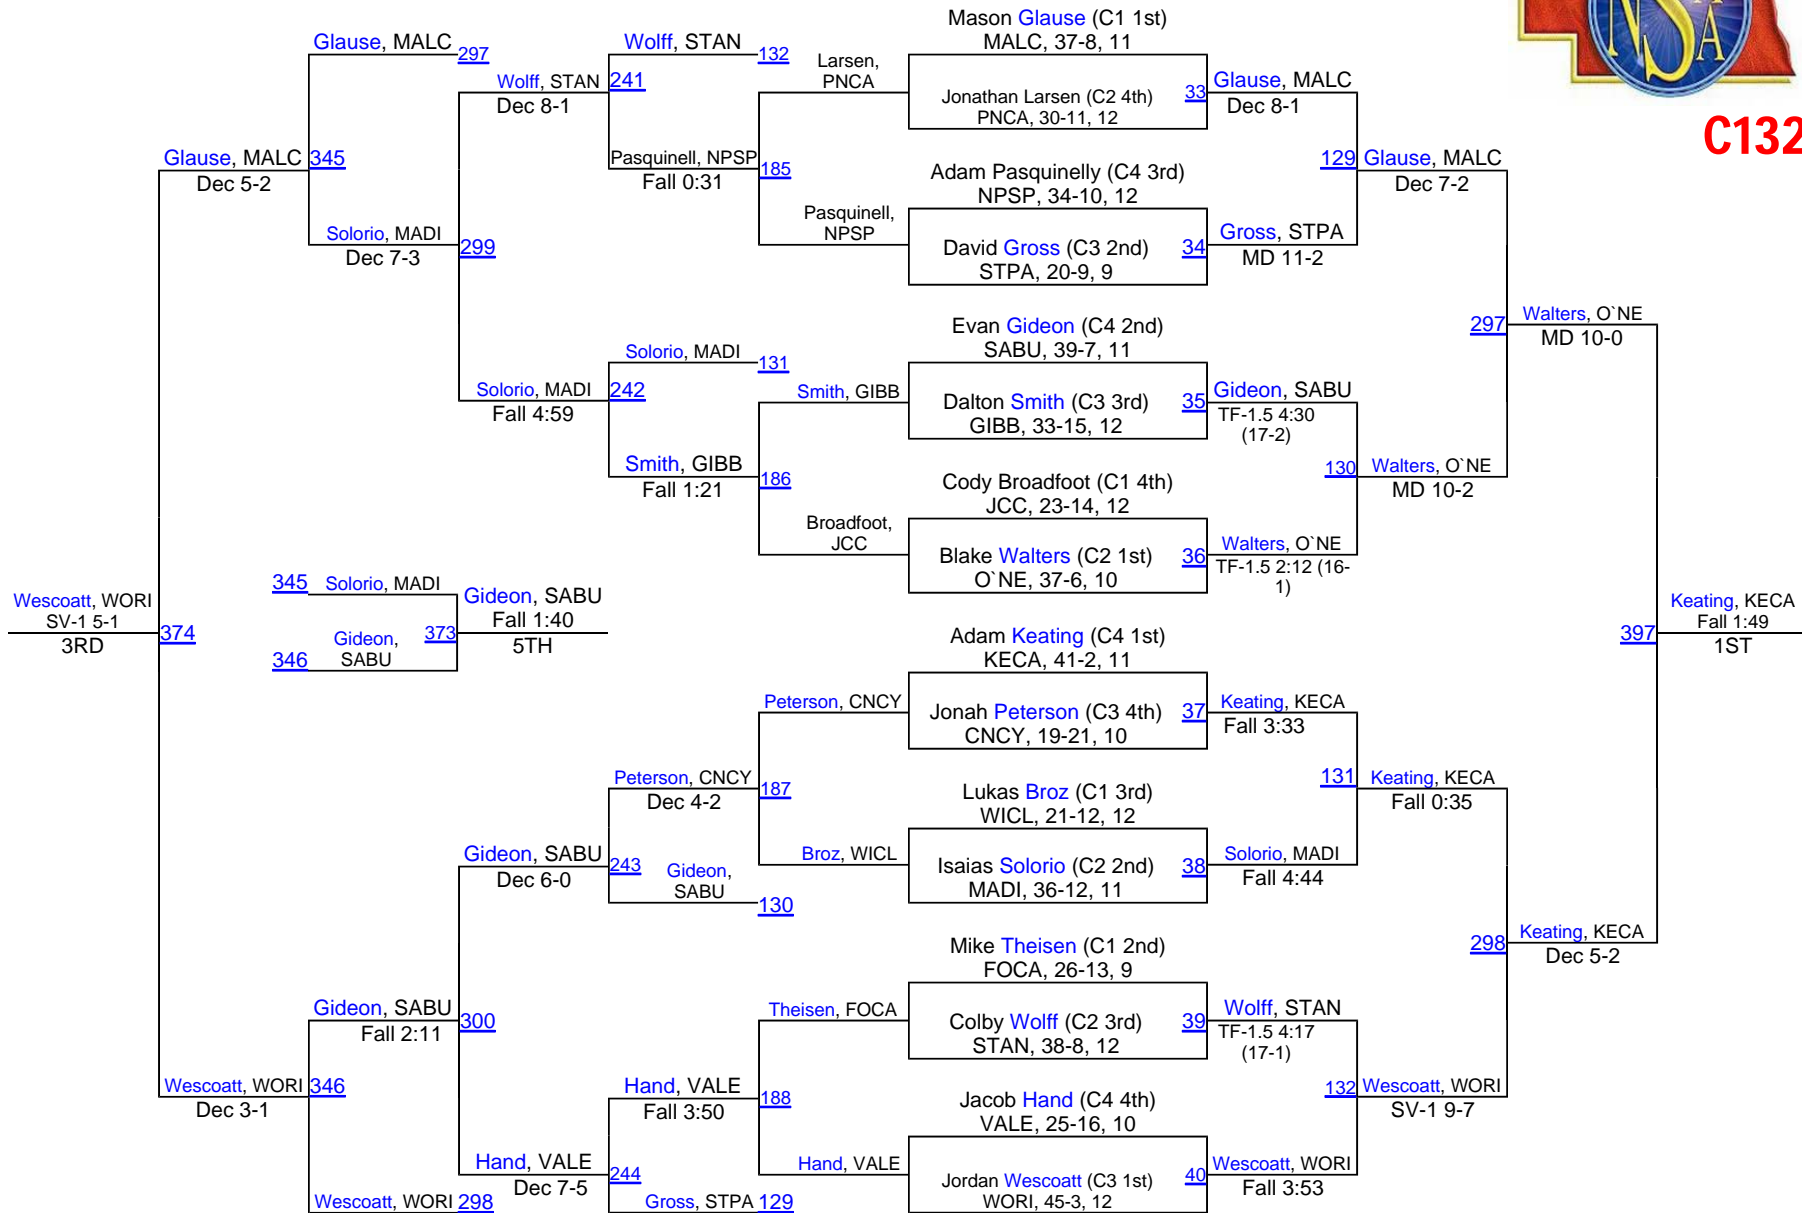

2013 NSAA Championships

C132