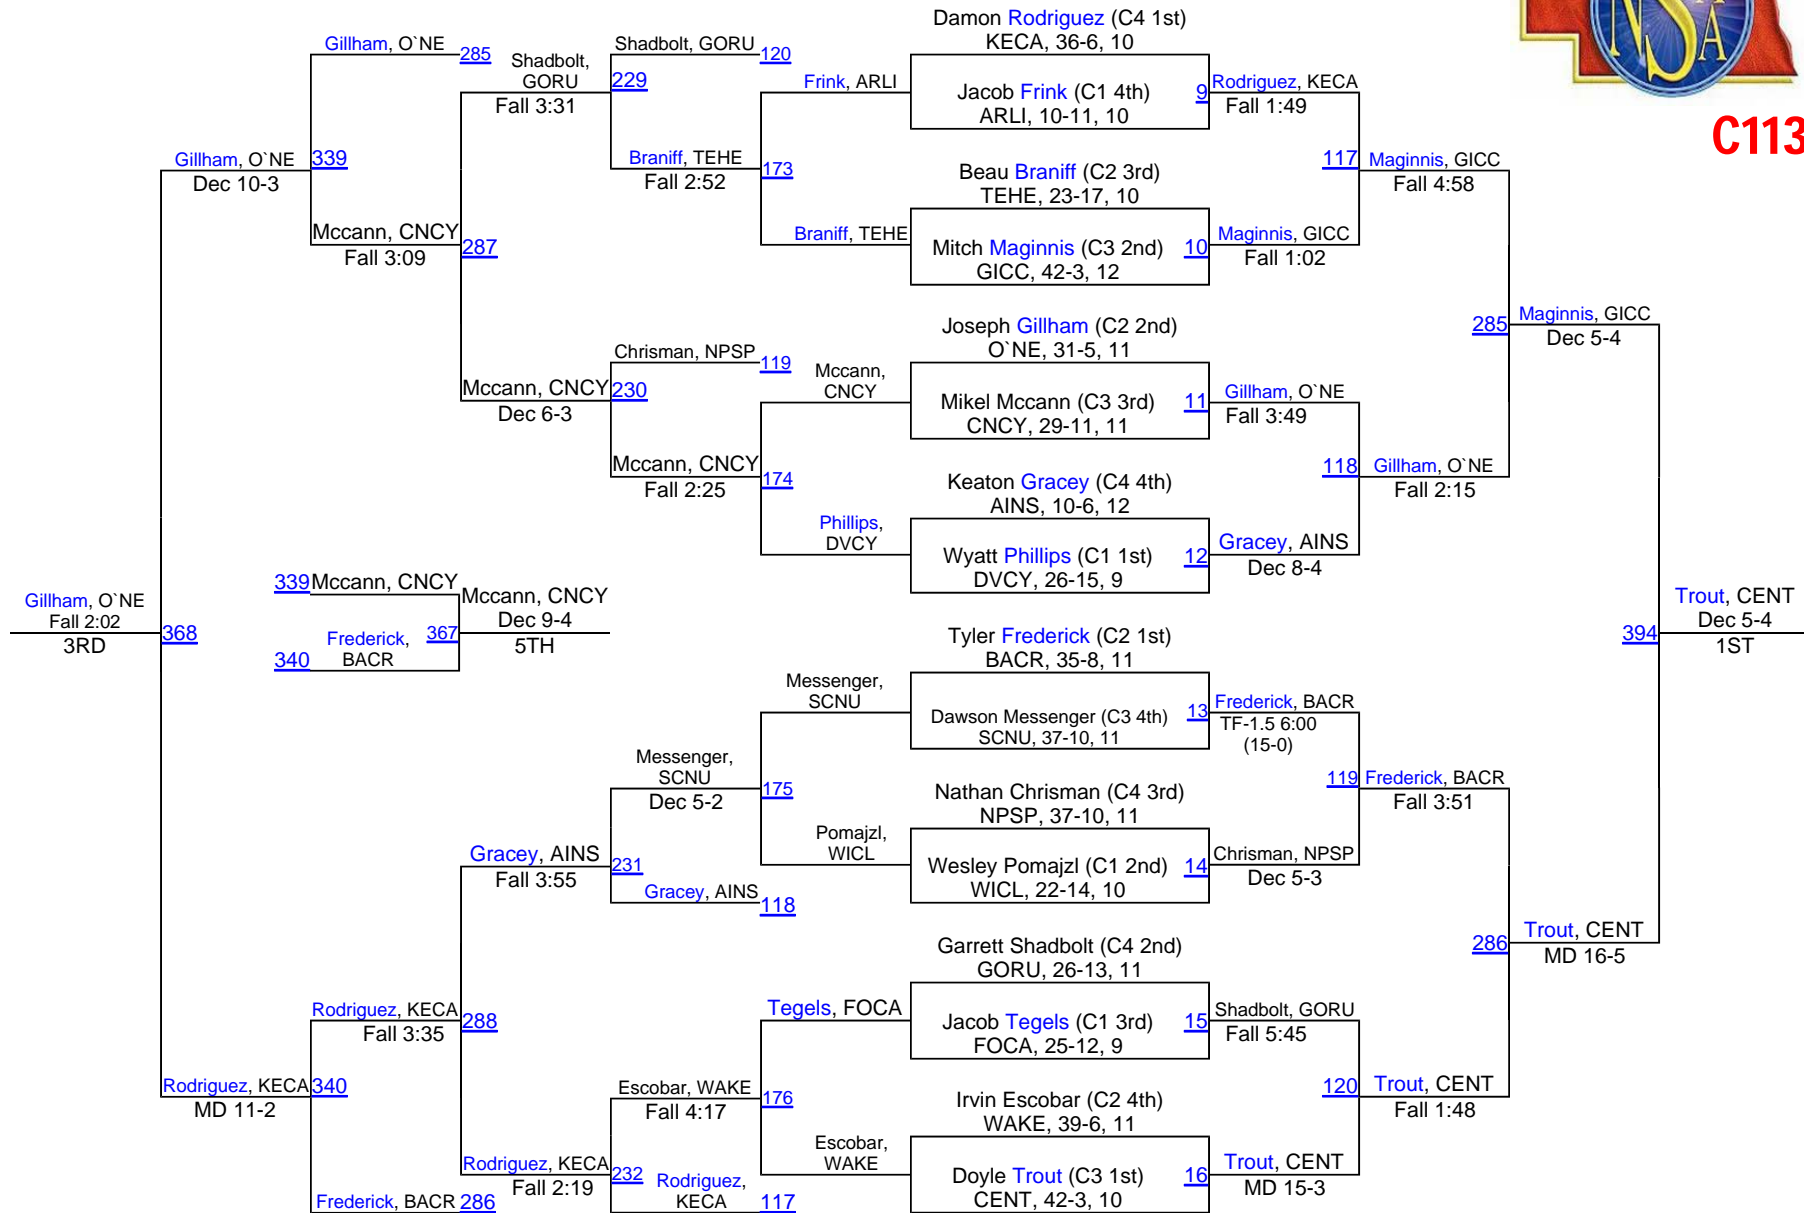

2013 NSAA Championships

C113