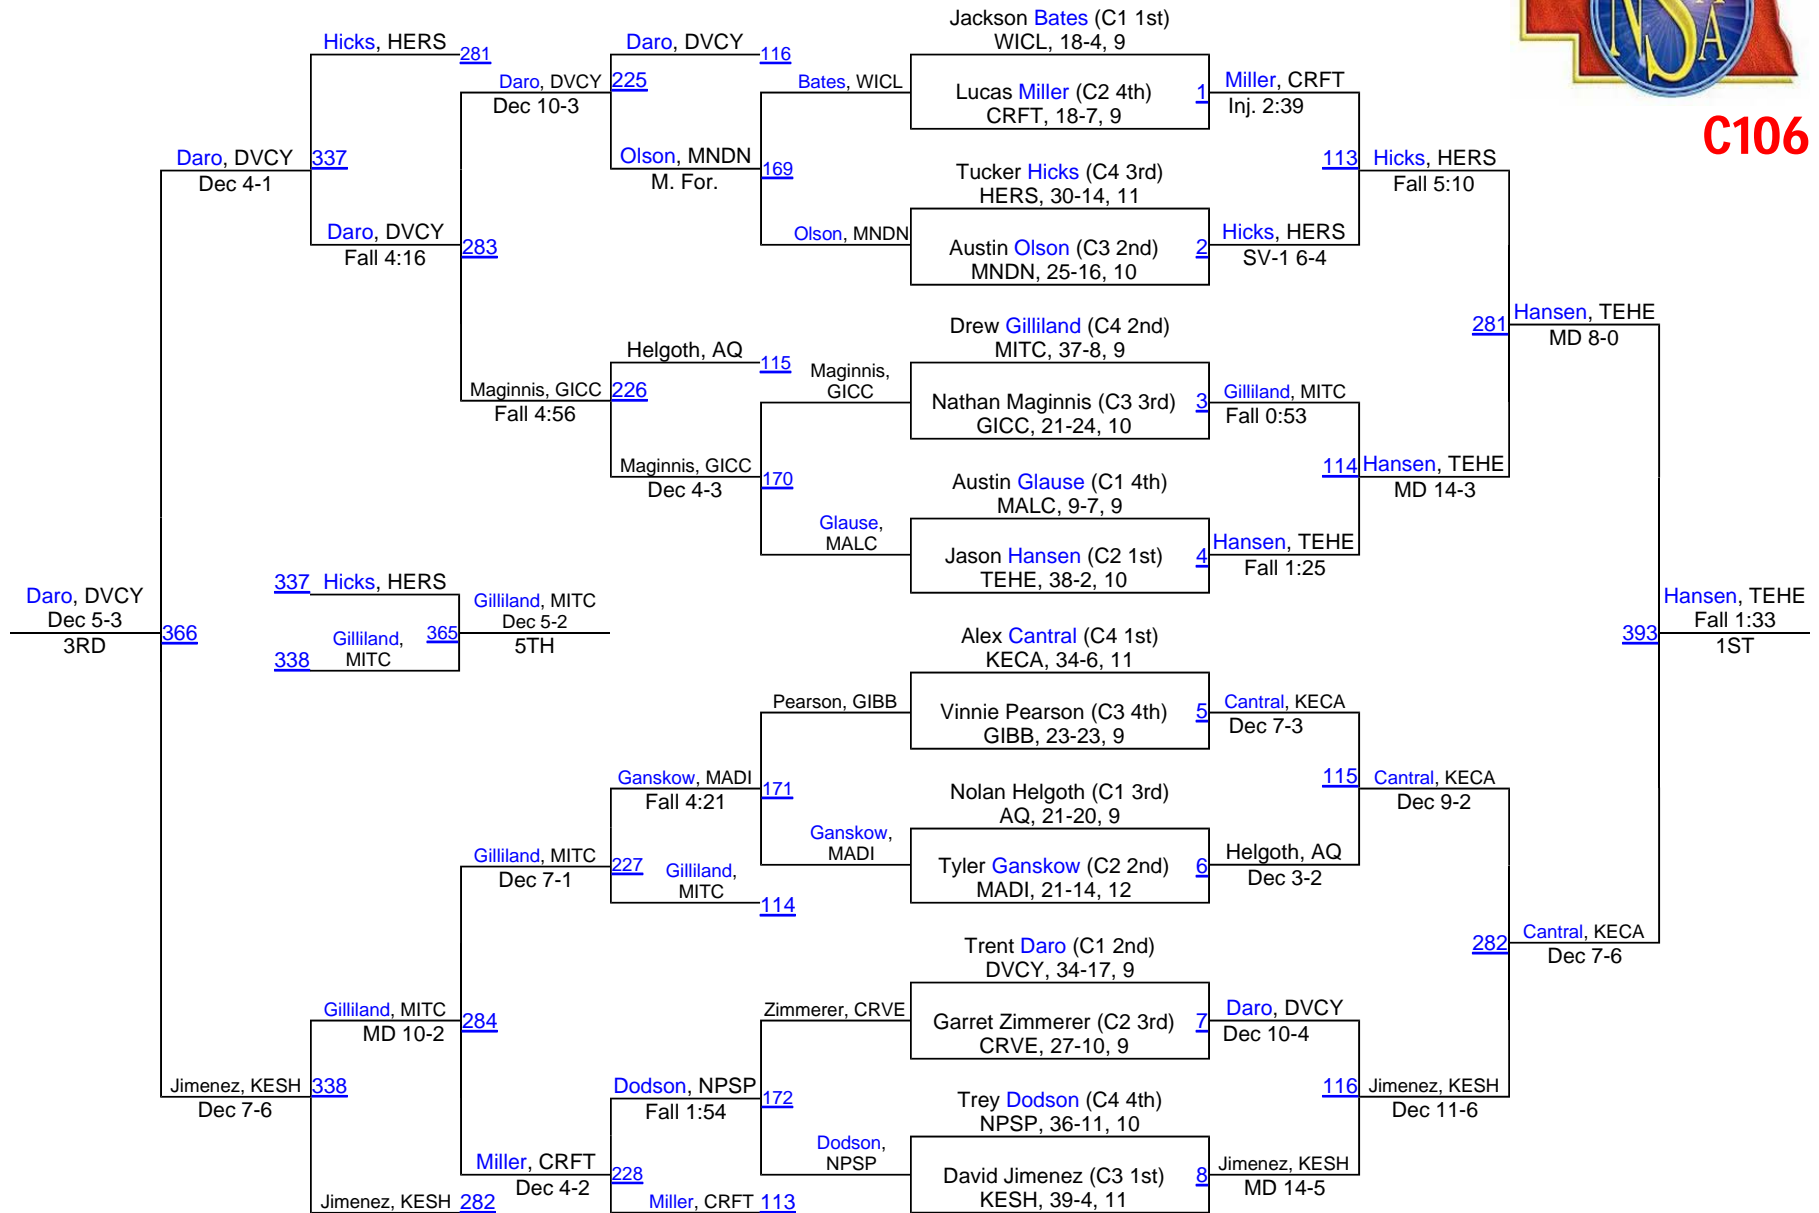

2013 NSAA Wrestling Championships

Team Scores – Final Standings

Class C

1.	Central City	135.0	30.	South Central Nebraska	19.0
2.	O`Neill	115.5	31.	Louisville	18.0
3.	Kearney Catholic	88.5	32.	North Bend Central	17.0
4.	Valentine	85.0	32.	Wilber-Clatonia	17.0
5.	Madison	80.5	34.	Bridgeport	14.0
6.	David City	68.0	34.	Malcolm	14.0
6.	Ord	68.0	36.	Hershey	13.0
8.	Aquinas Catholic	63.5	36.	NP St. Patrick`s	13.0
9.	Tekamah-Herman	62.0	38.	Cross County/Osceola	12.0
10.	Battle Creek	61.5	39.	Red Cloud/Blue Hill	11.0
11.	Southern Valley	49.0	40.	Minden	10.0
11.	Wood River	49.0	41.	Arlington	9.0
13.	Fort Calhoun	42.5	41.	Scribner-Snyder/GACC	9.0
14.	Centennial	40.0	43.	Gordon-Rushville	7.0
15.	Mitchell	38.0	43.	Logan View	7.0
16.	Ainsworth	37.0	45.	Tri County	6.0
16.	Fillmore Central	37.0	46.	Centura	5.0
18.	GICC	36.0	46.	Creighton/Verdigre	5.0
19.	Shelton/Kenesaw	35.0	46.	Crofton	5.0
20.	Sargent/Burwell	34.5	49.	Bishop Neumann	4.0
21.	Norfolk Catholic	33.0	49.	Dundy County-Stratton	4.0
22.	Raymond Central	31.0	51.	Loomis/Bertrand	3.0
23.	West Holt	30.0	52.	Doniphan-Trumbull	0.0
24.	Stanton	29.5	52.	Johnson County Central	0.0
25.	Wakefield	29.0	52.	Nebraska Christian	0.0
26.	Gibbon	28.0	52.	Ponca	0.0
27.	Wisner-Pilger	22.0			
27.	Yutan	22.0			
29.	St. Paul	20.0			

C106