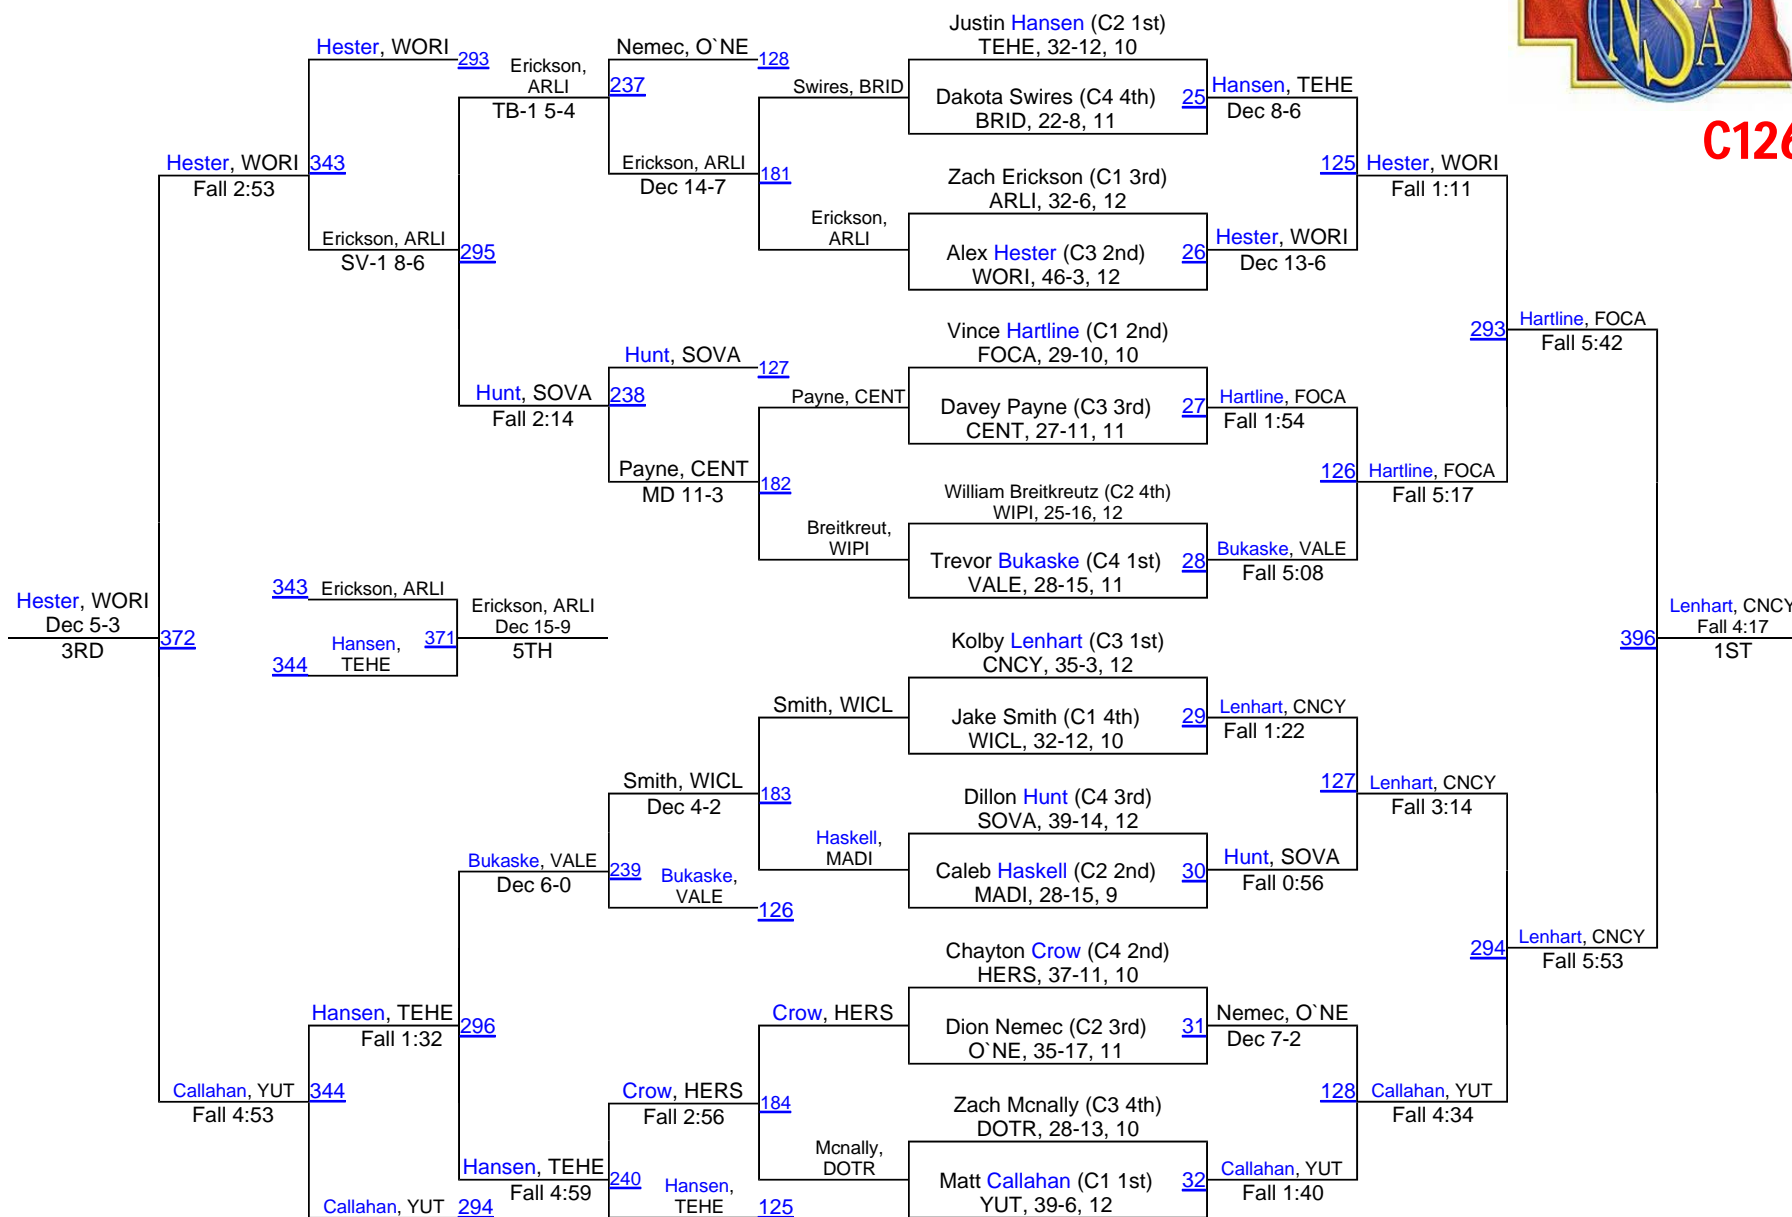

2013 NSAA Championships

C126