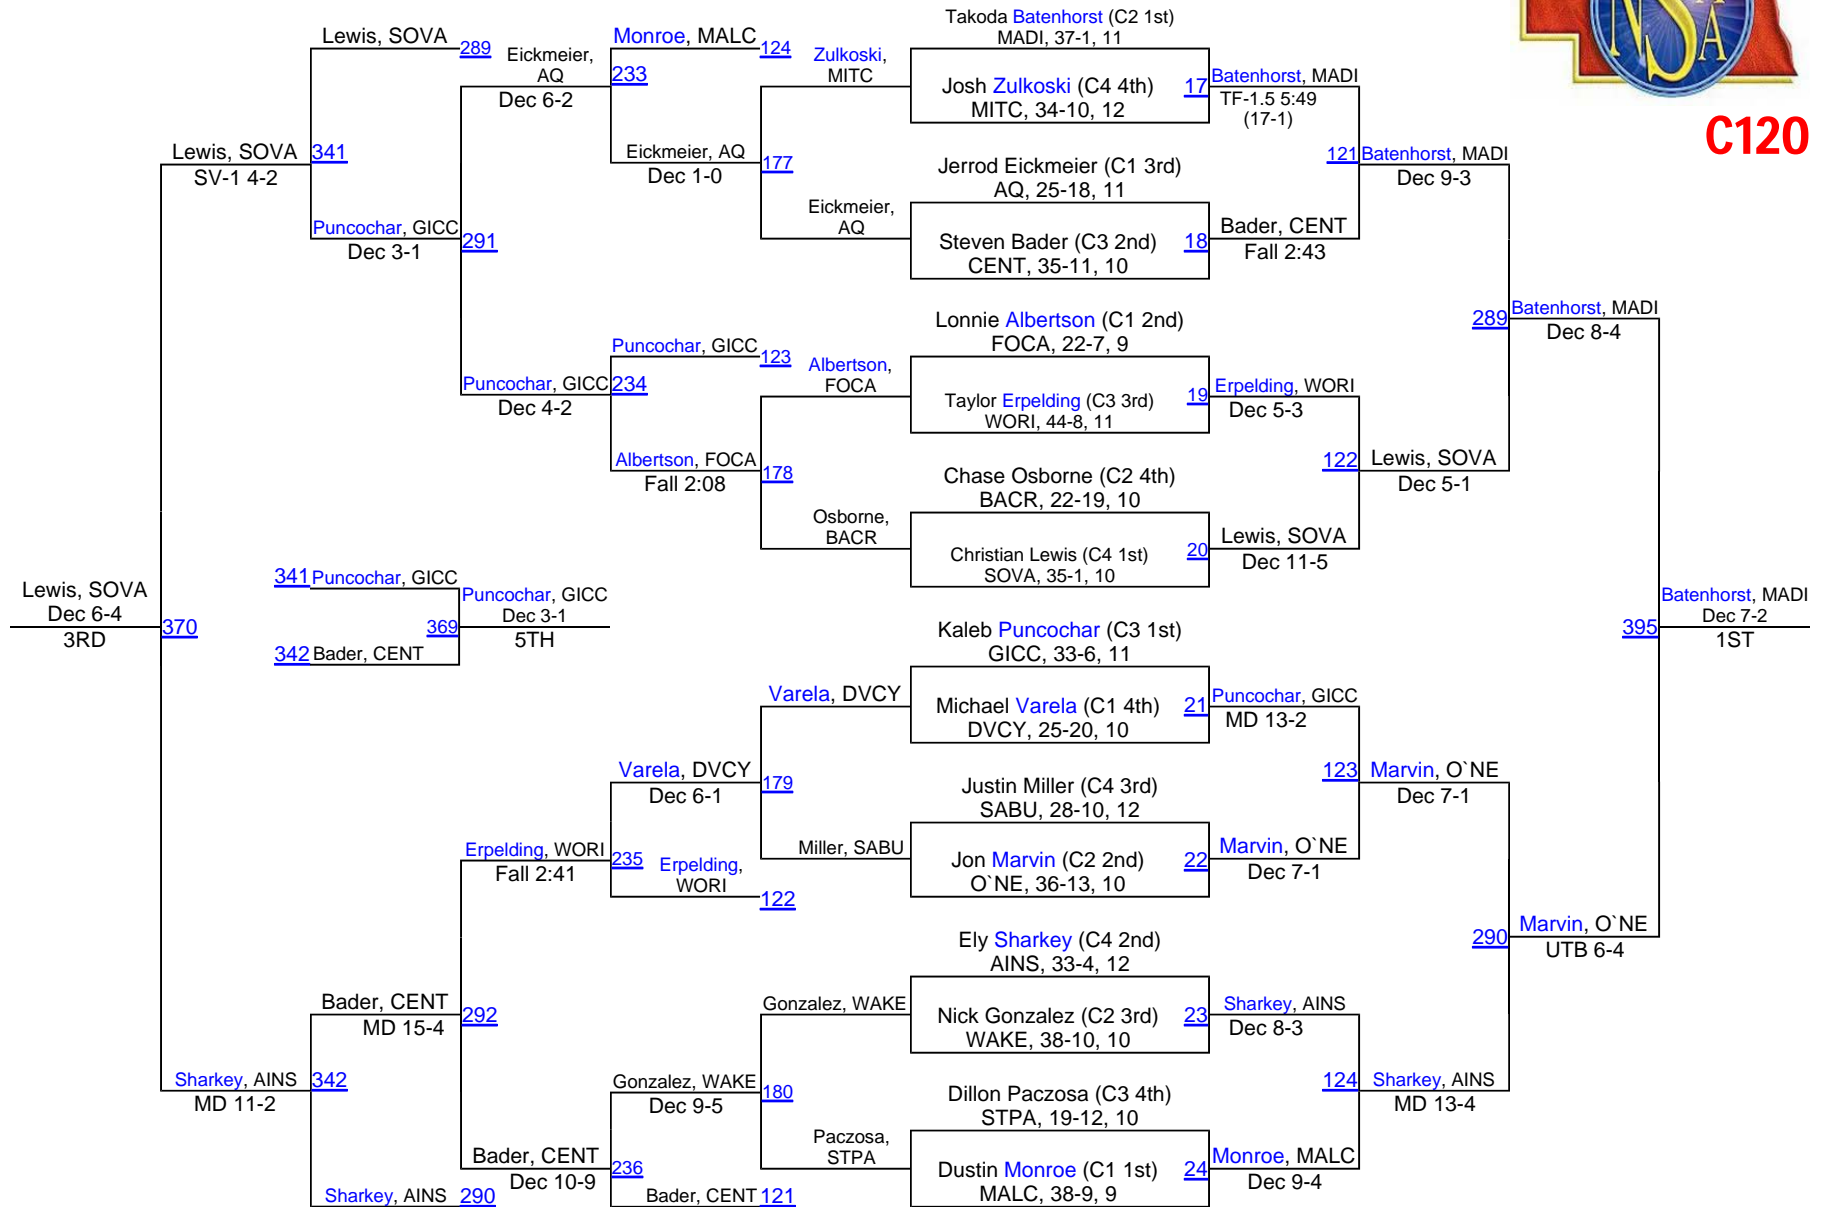

2013 NSAA Championships

C120