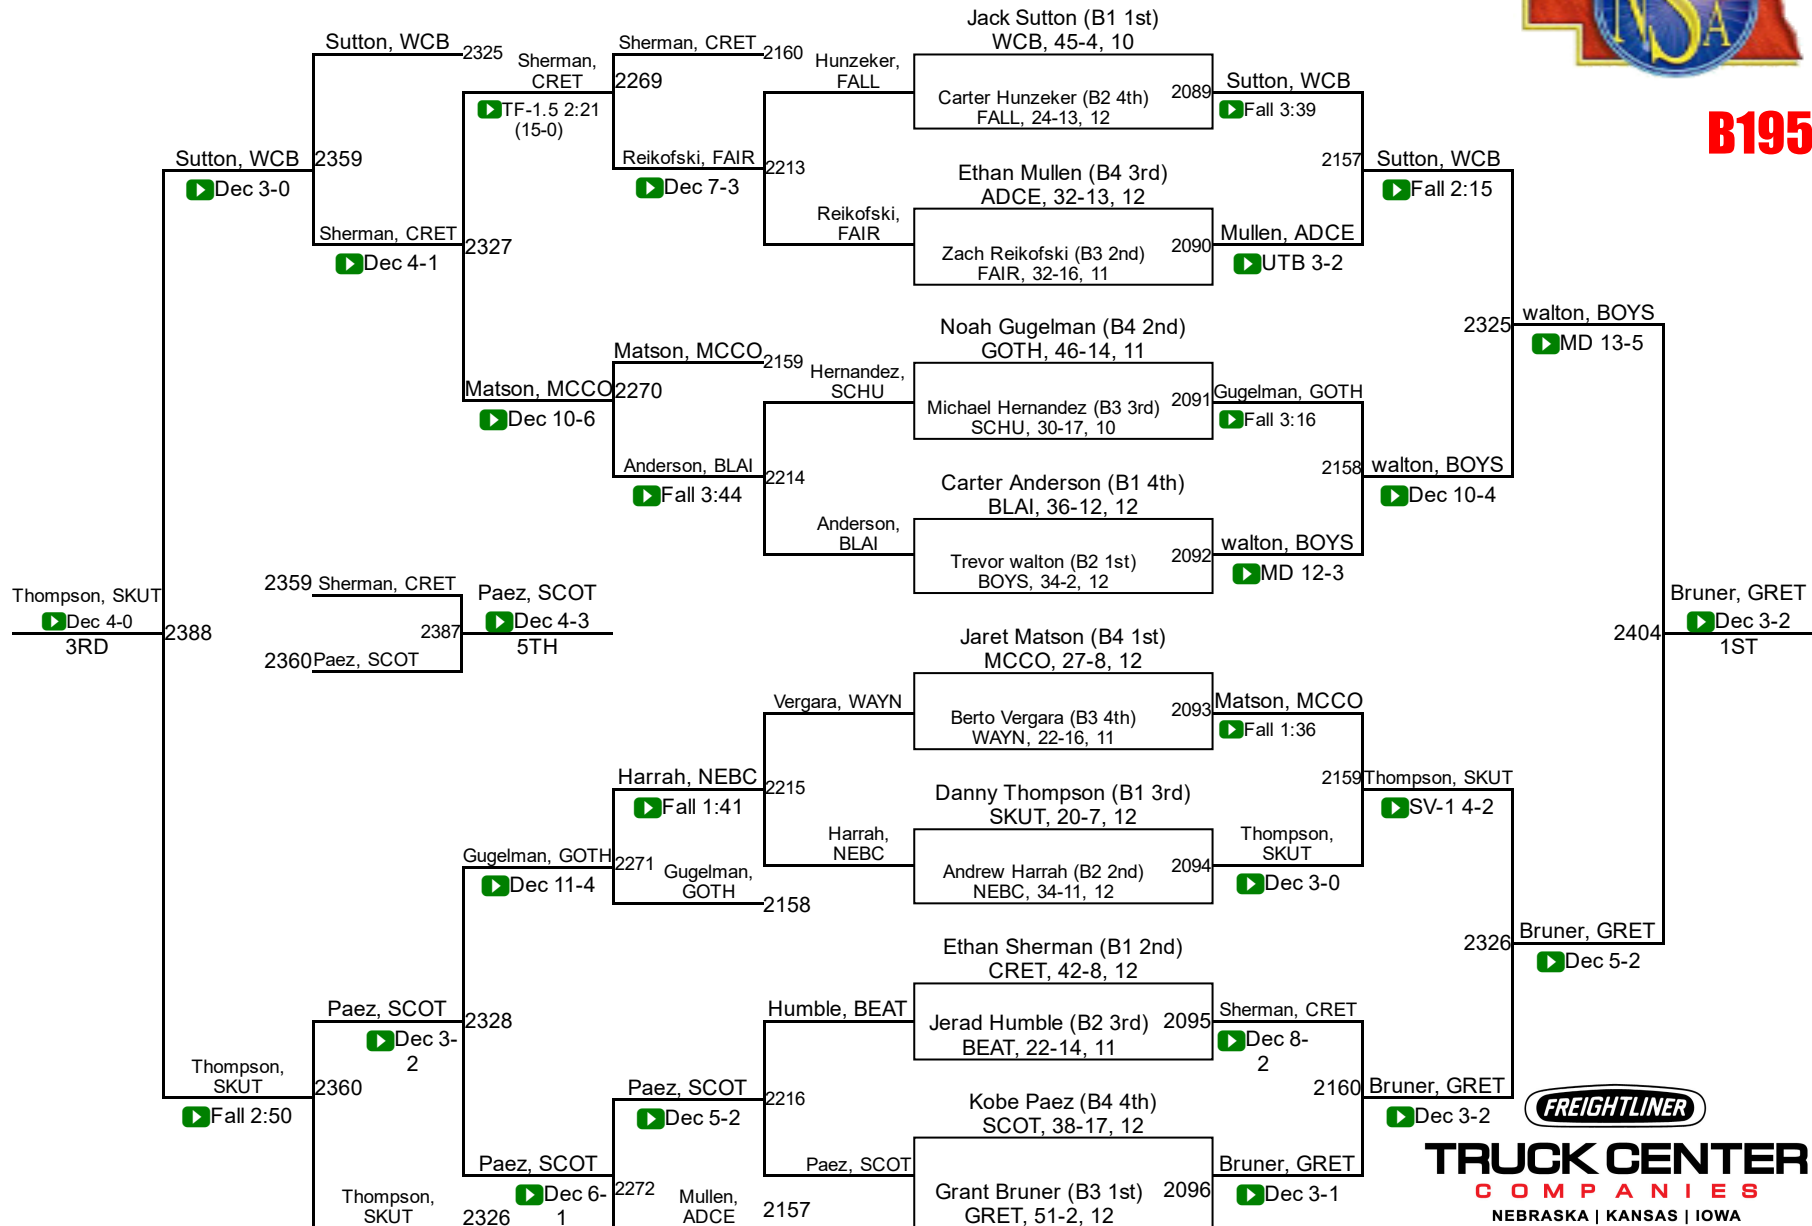

# 2017 NSAA Championships

**B182**

**FREIGHTLINER**  
**TRUCK CENTER**  
 COMPANIES  
 NEBRASKA | KANSAS | IOWA

# 2017 NSAA Championships

**B195**