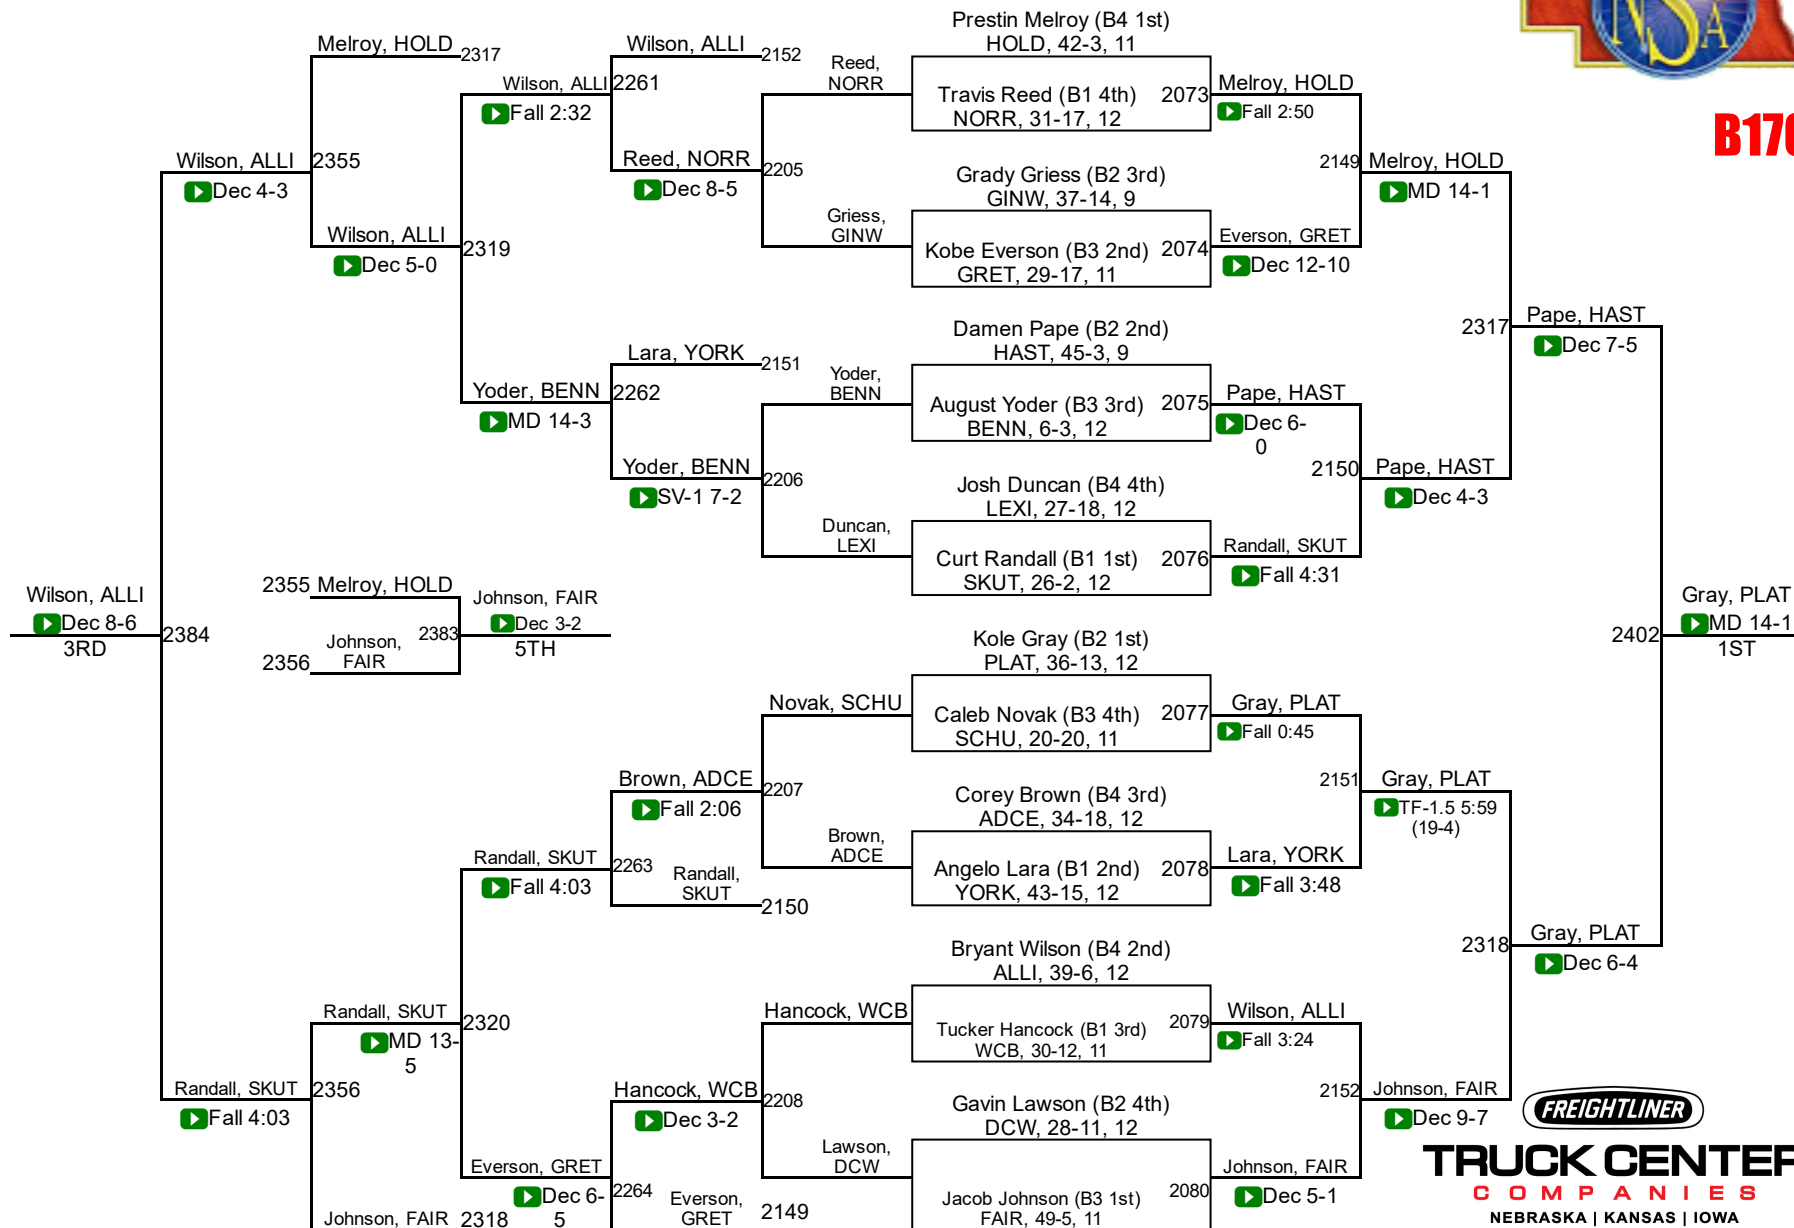

2017 NSAA Championships

B170

TRUCK CENTER
COMPANIES
NEBRASKA | KANSAS | IOWA