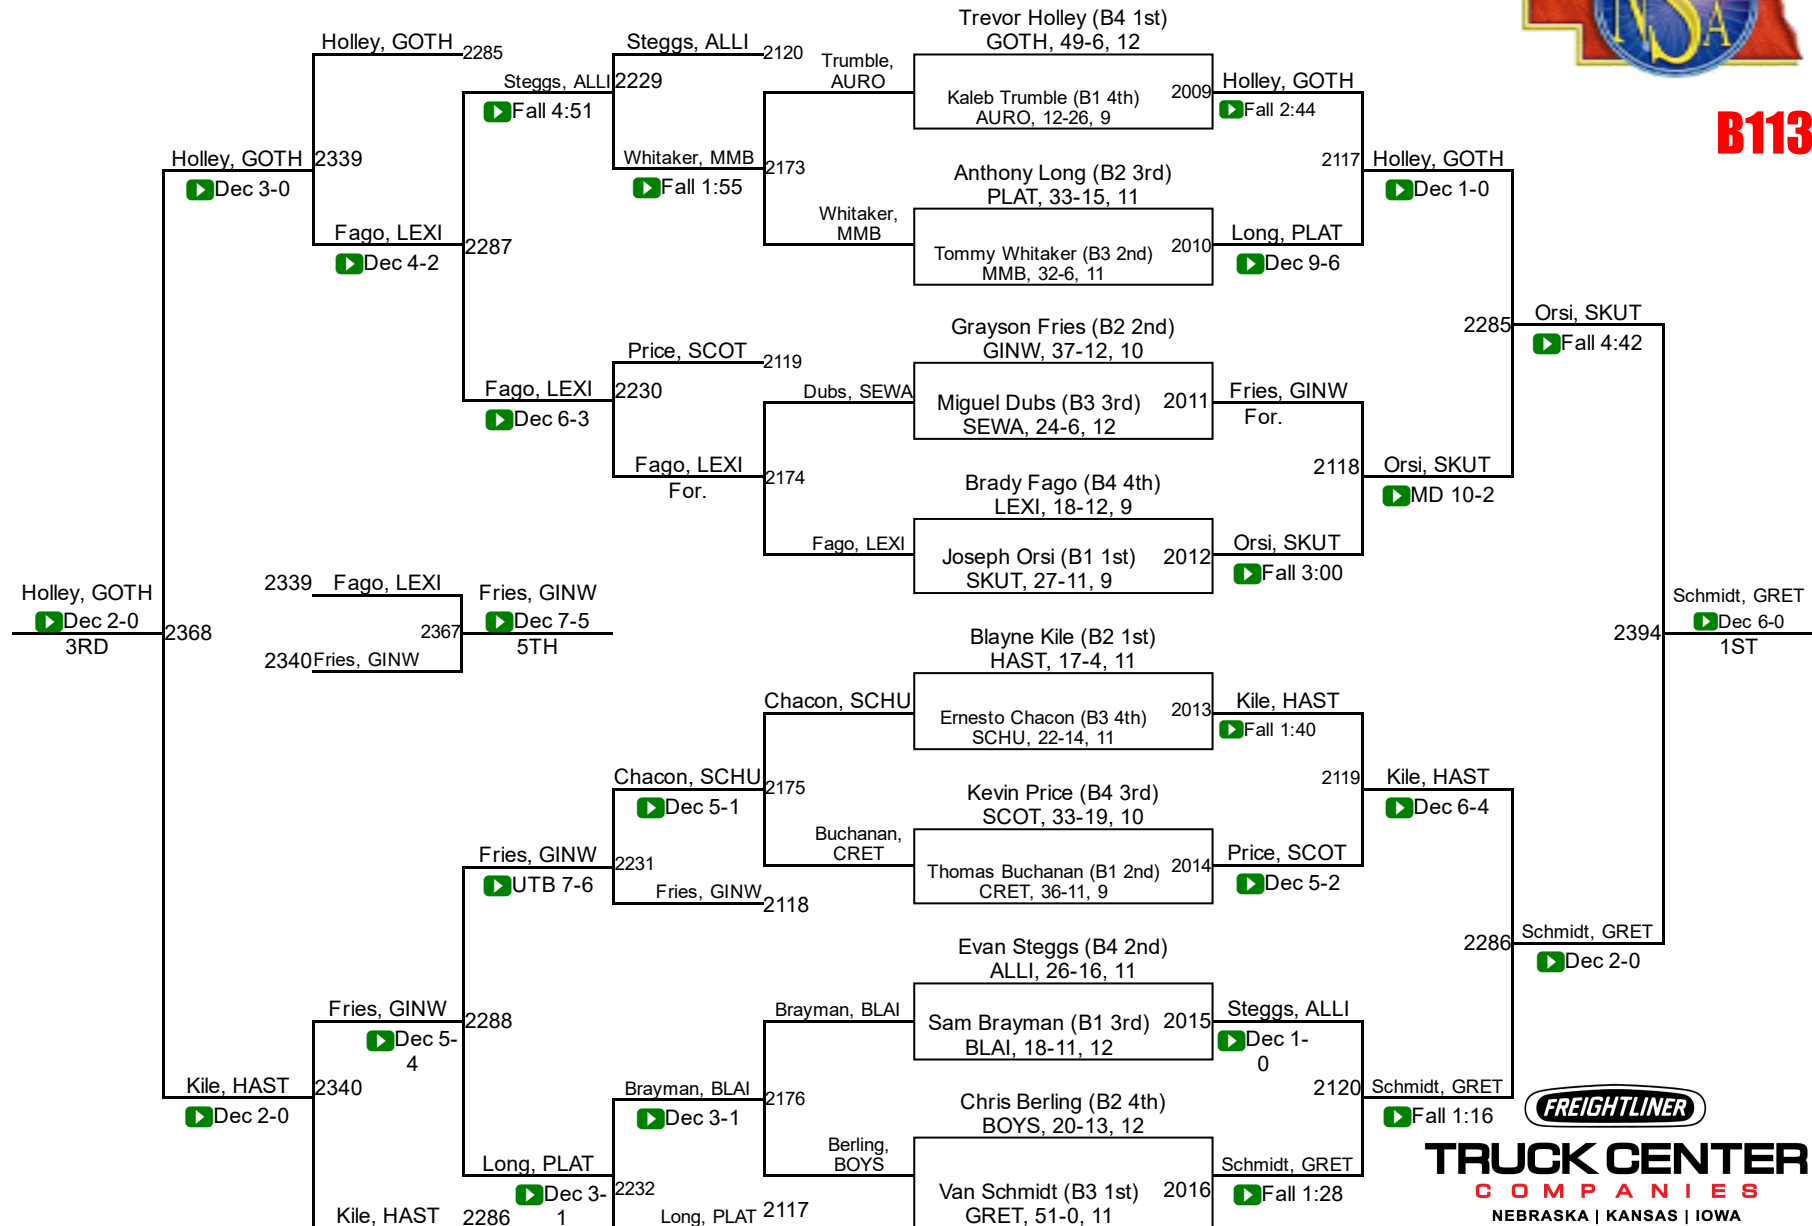

**2017 NSAA Wrestling Championships  
Final Team Scores  
Class B**

1. Omaha Skutt Catholic	184.0	23. Ashland-Greenwood	25.0
2. Gretna	171.0	24. Holdrege	24.0
3. Scottsbluff	135.0	25. Beatrice	23.0
4. Plattsmouth	96.5	26. Chadron	22.0
5. Hastings	77.5	26. Norris	22.0
6. Wahoo/Cedar Bluffs	69.5	28. Columbus Lakeview	19.0
7. Bennington	64.0	29. Auburn	15.0
8. Blair	63.5	30. Adams Central	11.5
9. Alliance	60.5	31. Seward	11.0
10. Lexington	56.0	32. Aurora	8.0
11. Sidney	55.5	32. Cozad	8.0
12. Columbus Scotus	51.0	34. Mount Michael	5.0
13. McCook	49.0	35. Douglas County West	4.0
14. Gothenburg	47.0	35. Waverly	4.0
15. Fairbury	41.5	37. Gering	3.0
16. Schuyler	37.0	38. Boone Central/NG	2.0
17. Nebraska City	35.0	38. Elkhorn	2.0
17. Northwest	35.0	40. Falls City	0.0
17. West Point-Beemer	35.0	40. Omaha Concordia	0.0
20. Crete	34.0	40. Platteview	0.0
21. Boys Town	30.0	40. Wayne	0.0
22. York	29.0	44. Omaha Gross Catholic	-1.0

# 2017 NSAA Championships

**B113**

**TRUCK CENTER**  
**COMPANIES**  
 NEBRASKA | KANSAS | IOWA