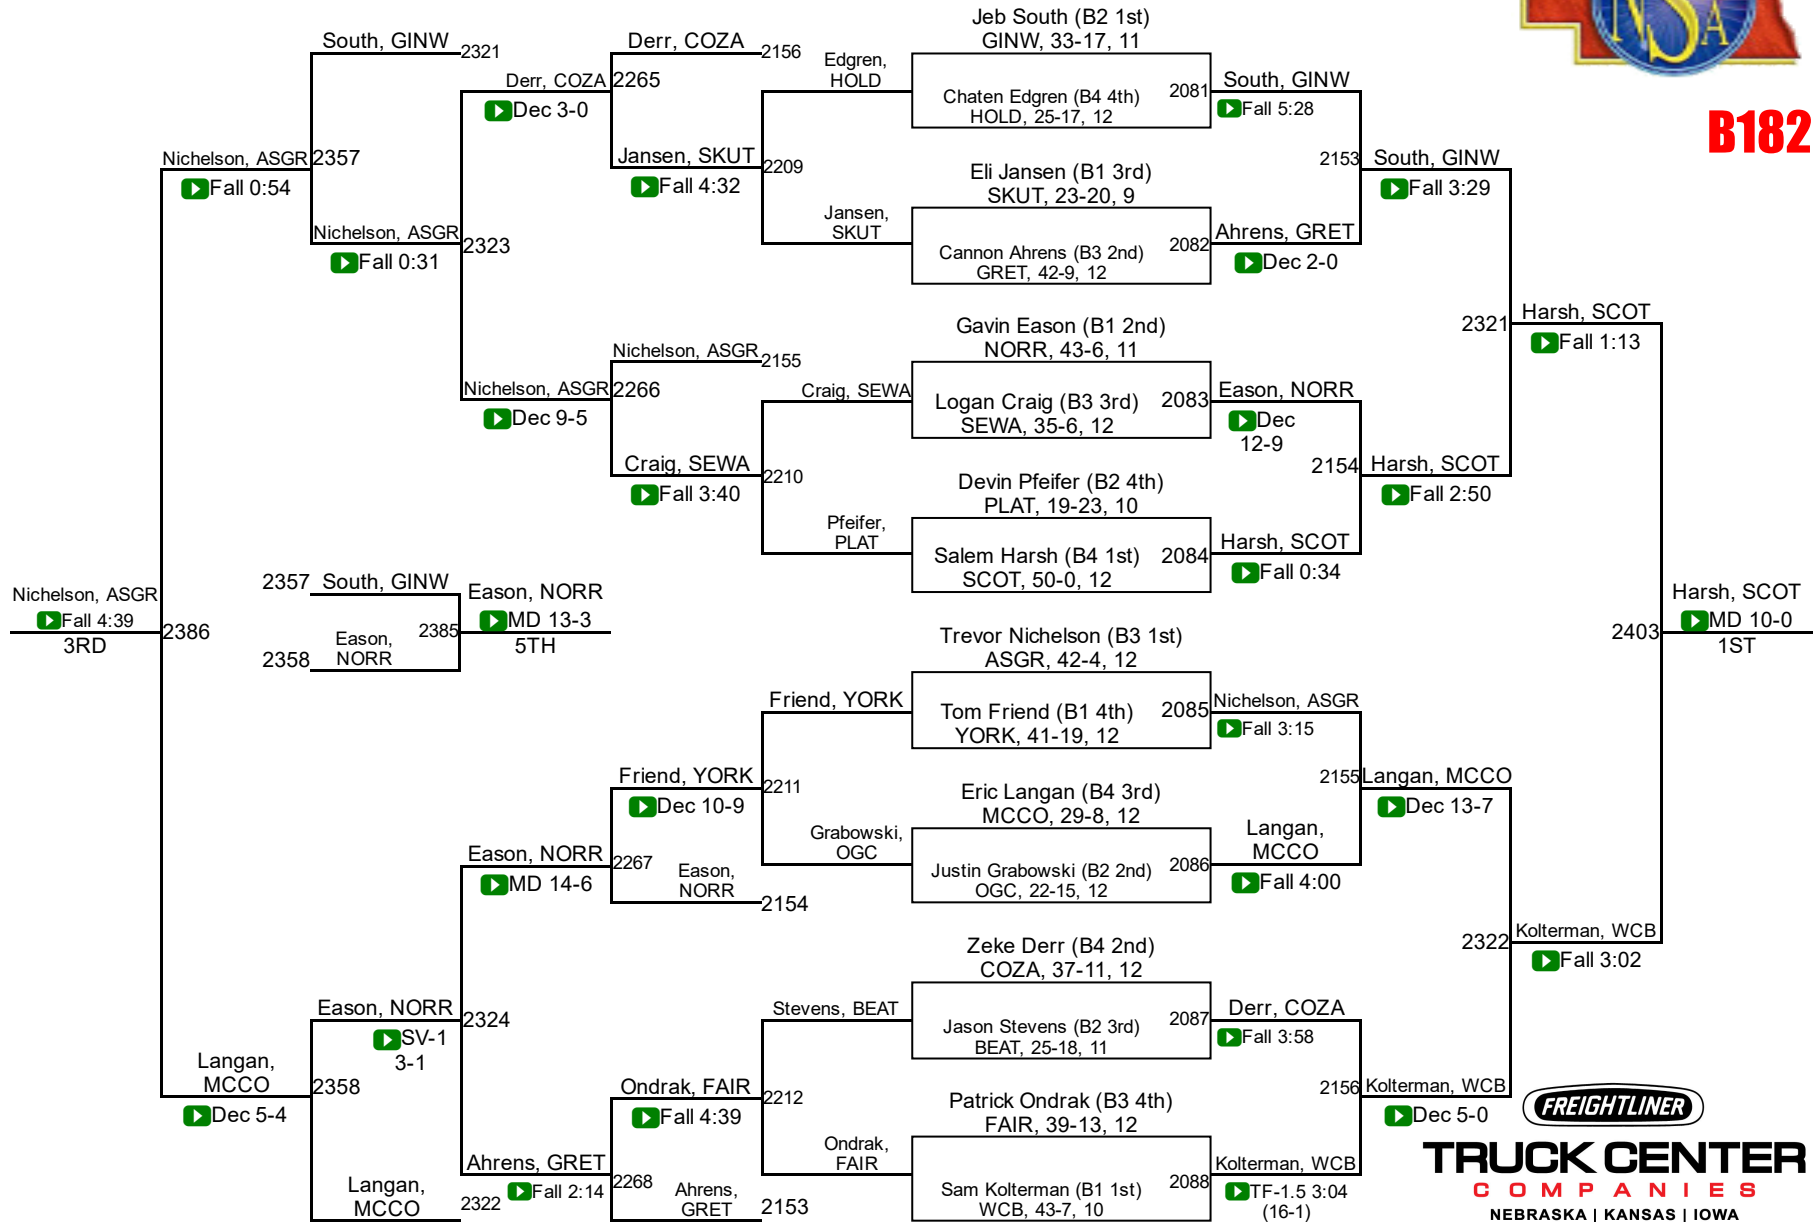

2017 NSAA Championships

B182

FREIGHTLINER
TRUCK CENTER
COMPANIES
NEBRASKA | KANSAS | IOWA