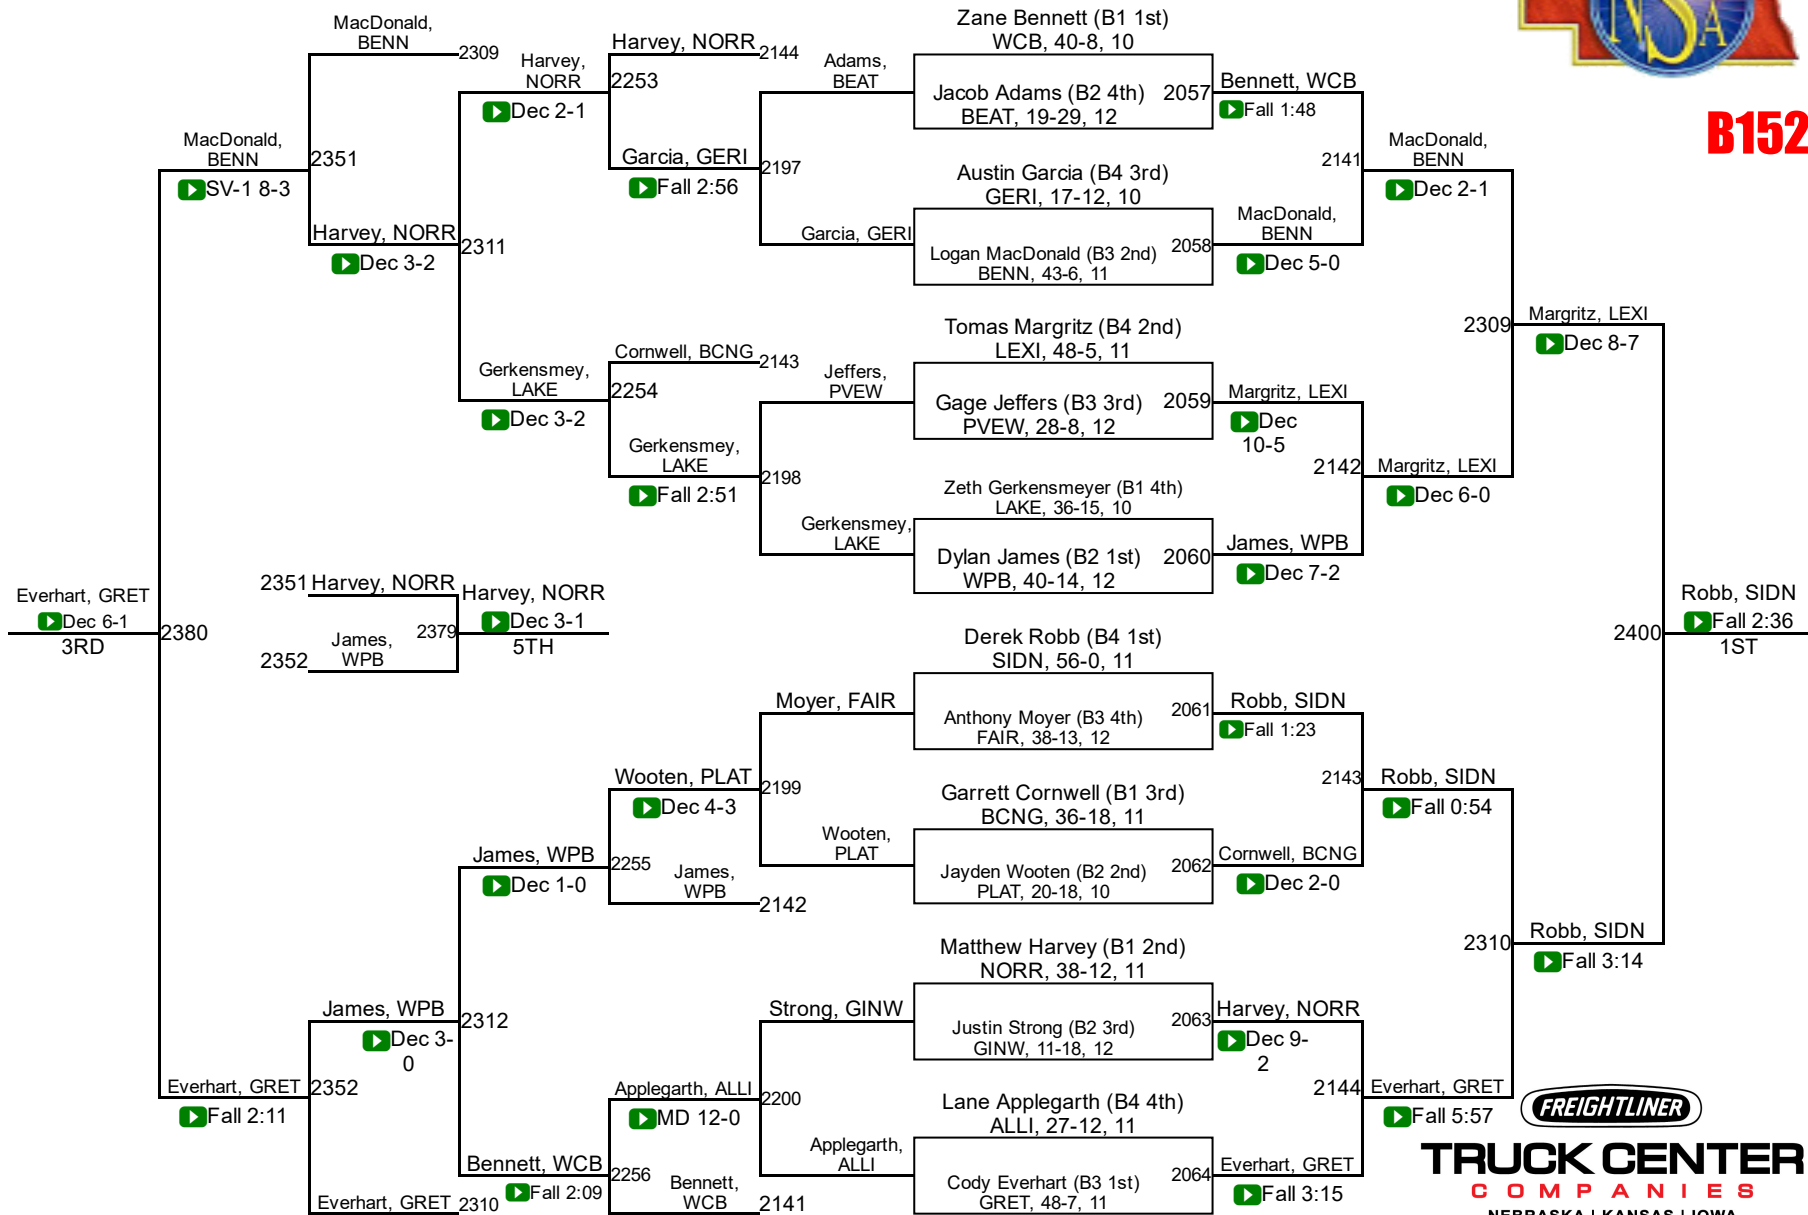

2017 NSAA Championships

B152