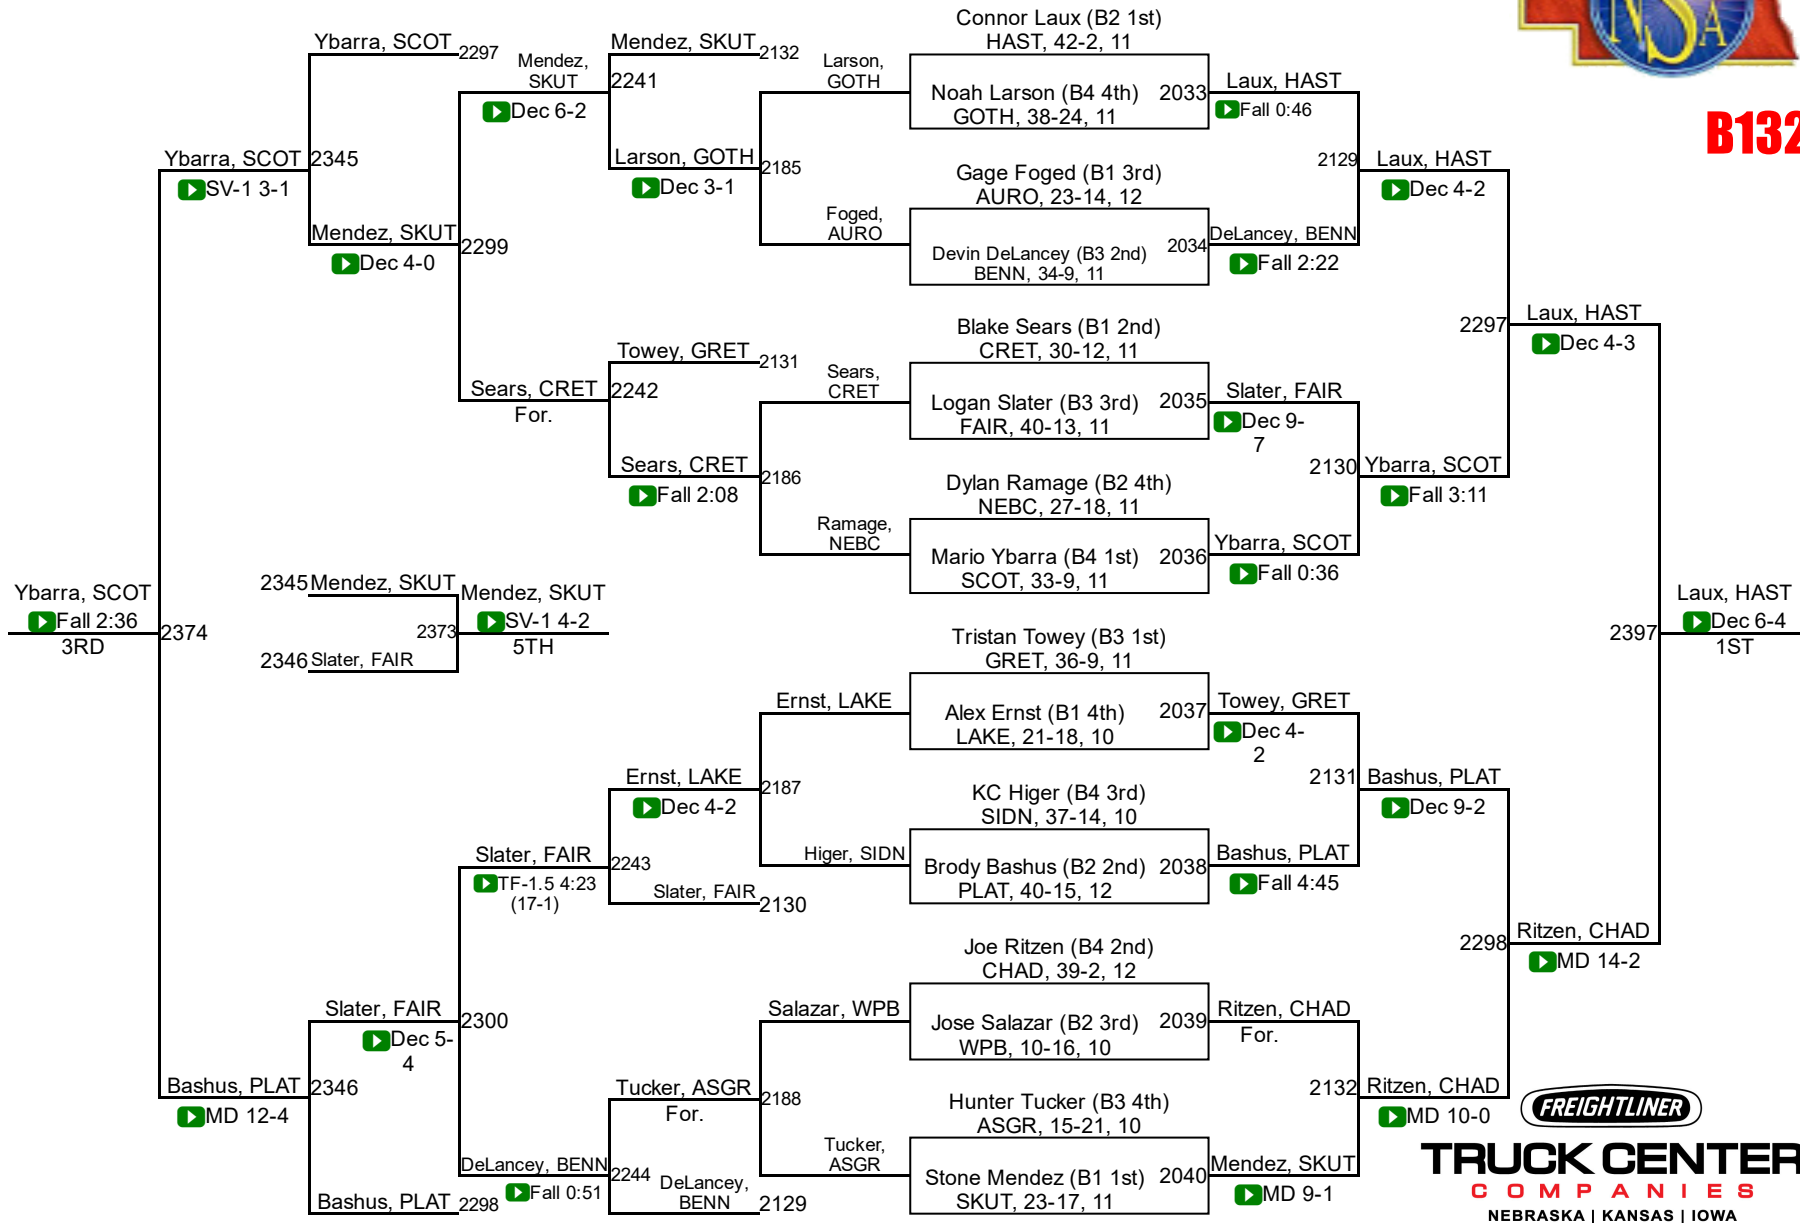

2017 NSAA Championships

B132