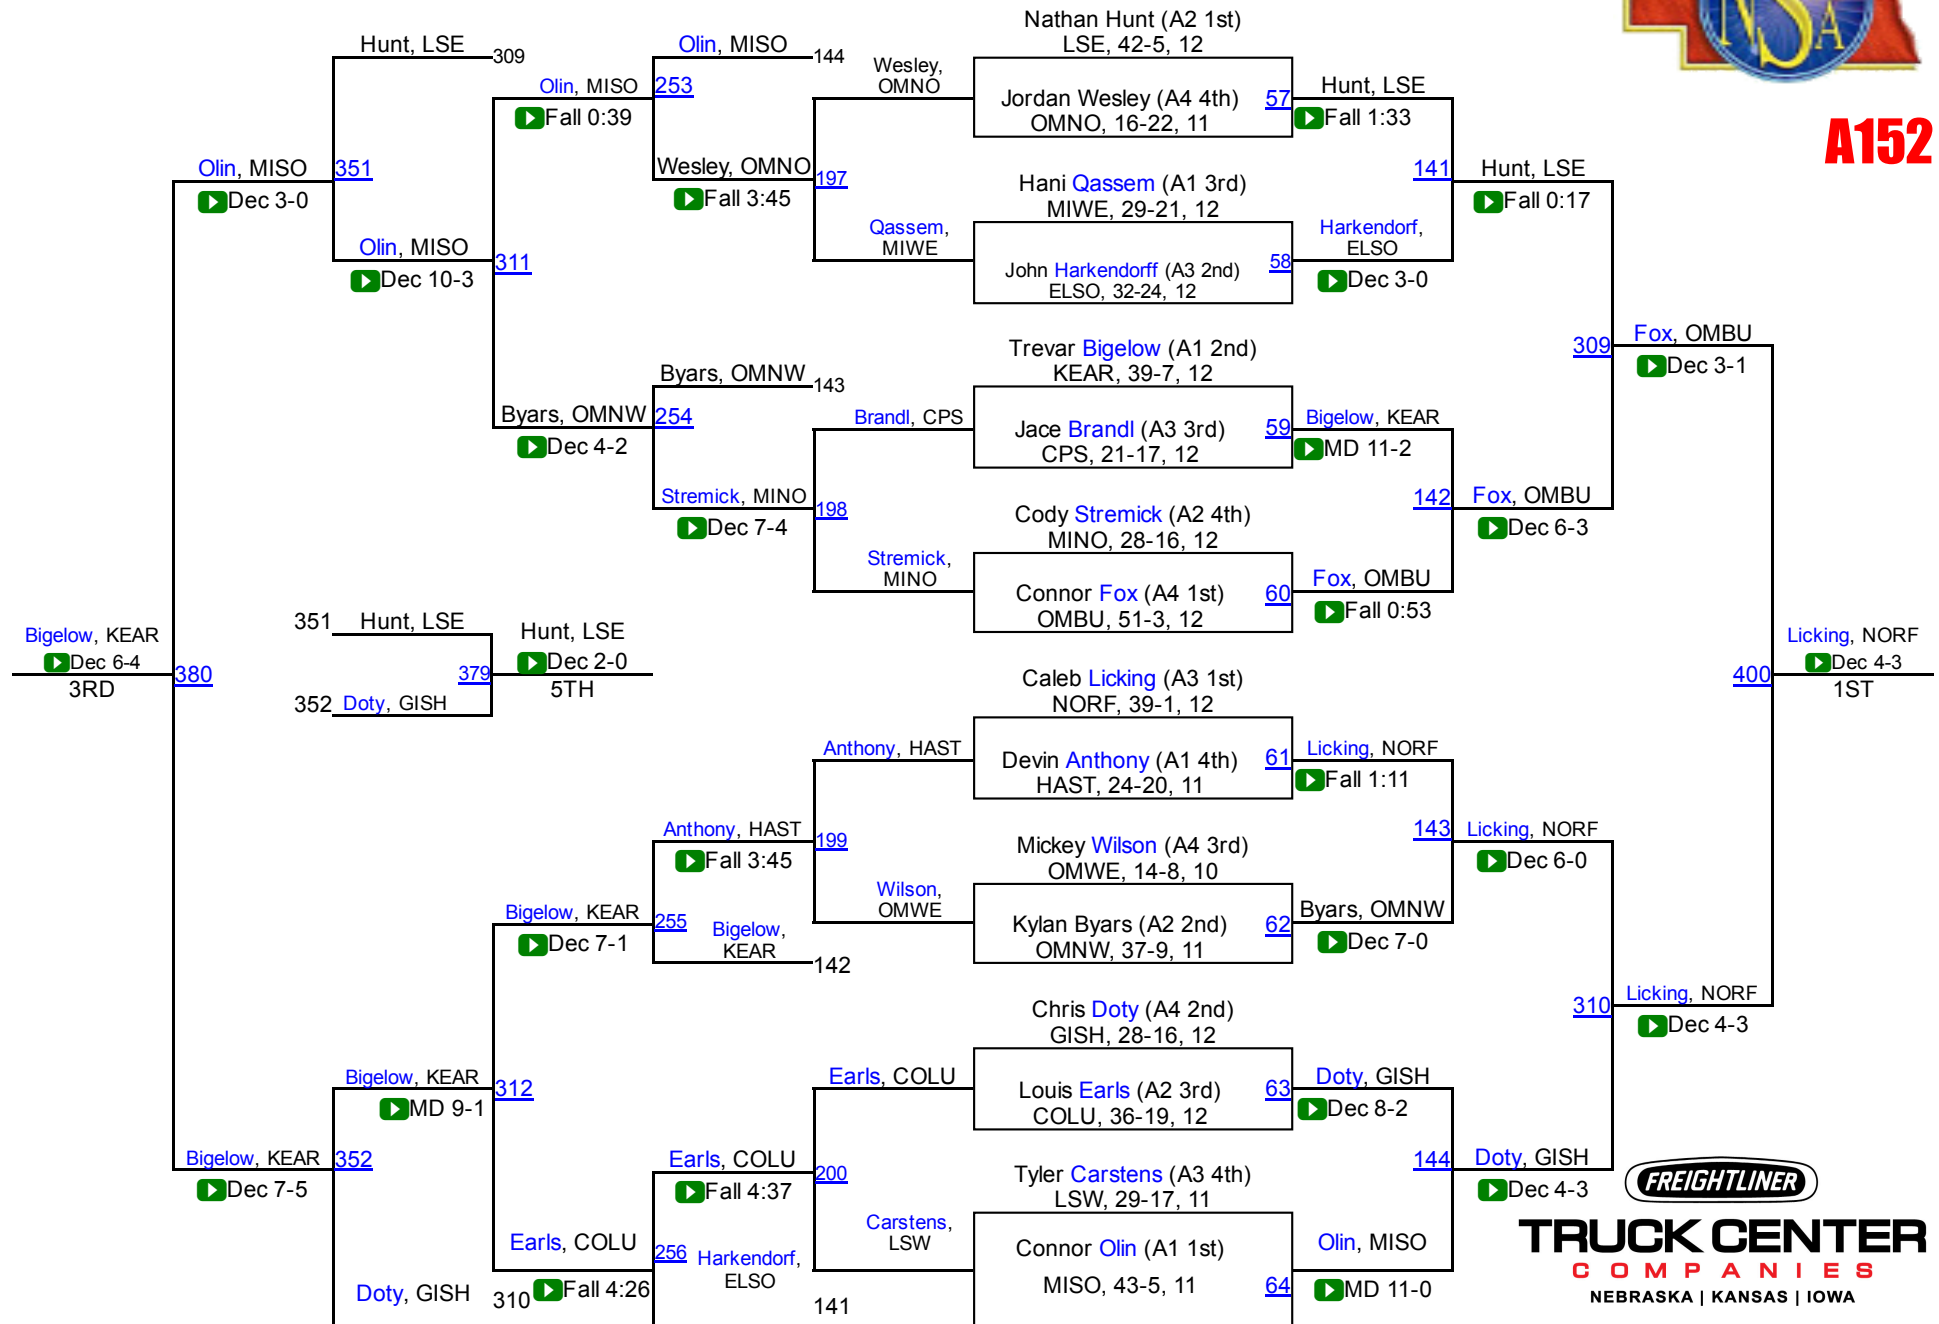

2016 NSAA Championships

A152

TRUCK CENTER
COMPANIES
NEBRASKA | KANSAS | IOWA