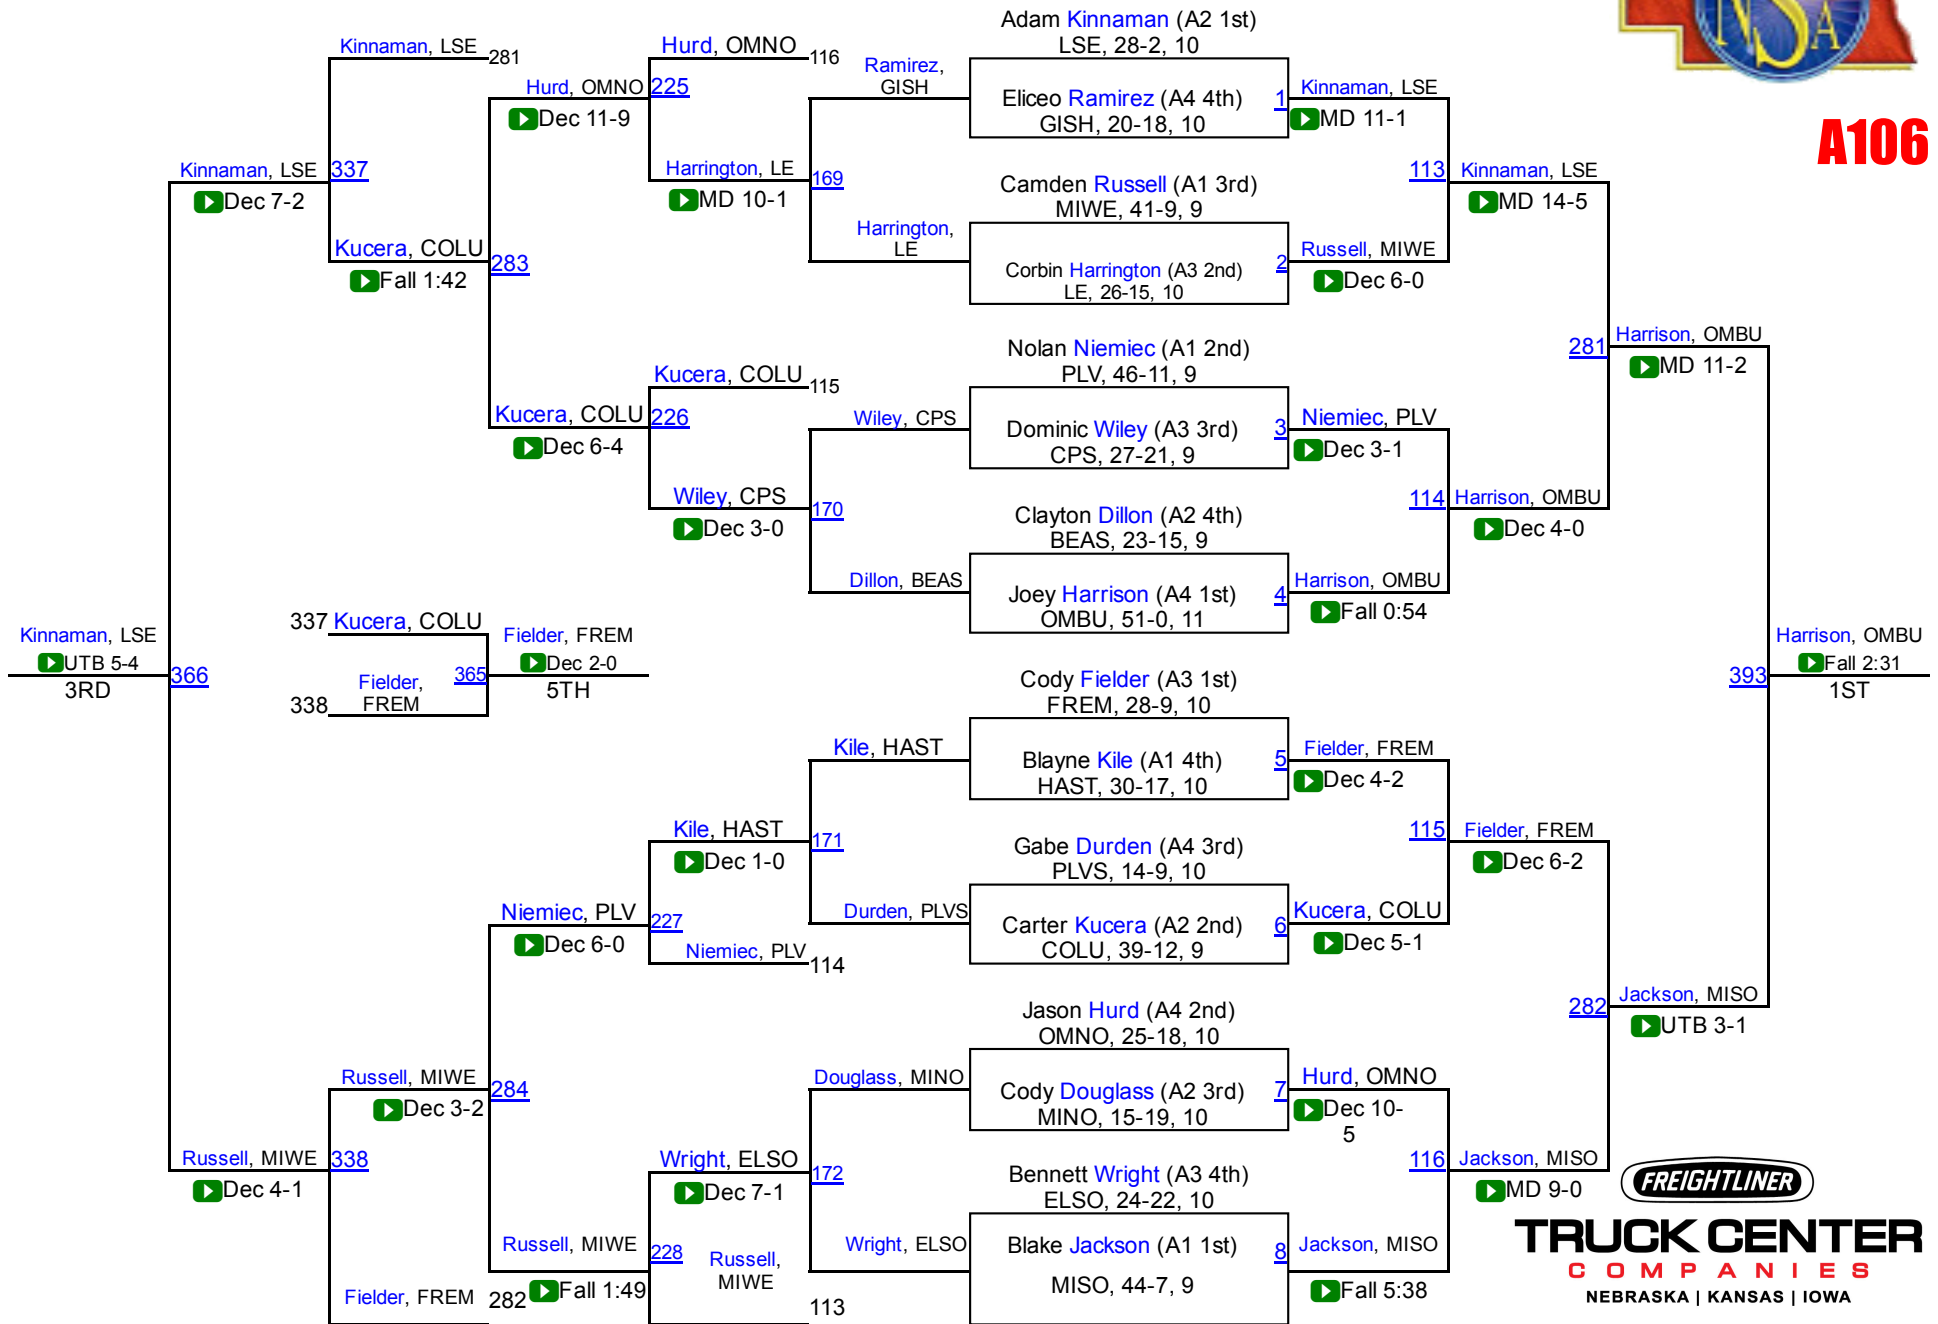

**2016 NSAA Wrestling Championships
Final Team Scores
Class A**

1. Millard South	169.0	17. Elkhorn South	41.0
2. Kearney	130.5	18. North Platte	39.0
3. Columbus	117.0	19. Fremont	38.0
4. Grand Island	103.0	20. Omaha Northwest	35.0
5. Omaha Burke	97.5	21. Lincoln East	27.0
6. Millard West	94.5	22. Omaha Benson	24.0
7. Creighton Prep	84.0	23. Bellevue East	23.0
8. Lincoln Southeast	70.0	23. Bellevue West	23.0
9. Norfolk	67.0	25. Omaha Central	18.0
10. Millard North	62.5	26. Omaha Westside	14.0
11. Papillion-LaVista	61.0	27. South Sioux City	12.0
12. Lincoln Southwest	59.0	28. Papillion-LaVista South	9.0
13. Lincoln Pius X	57.5	29. Lincoln North Star	2.0
14. Lincoln High	52.5	30. Lincoln Northeast	1.0
15. Hastings	47.0	31. Omaha South	0.0
15. Omaha North	47.0		

A106