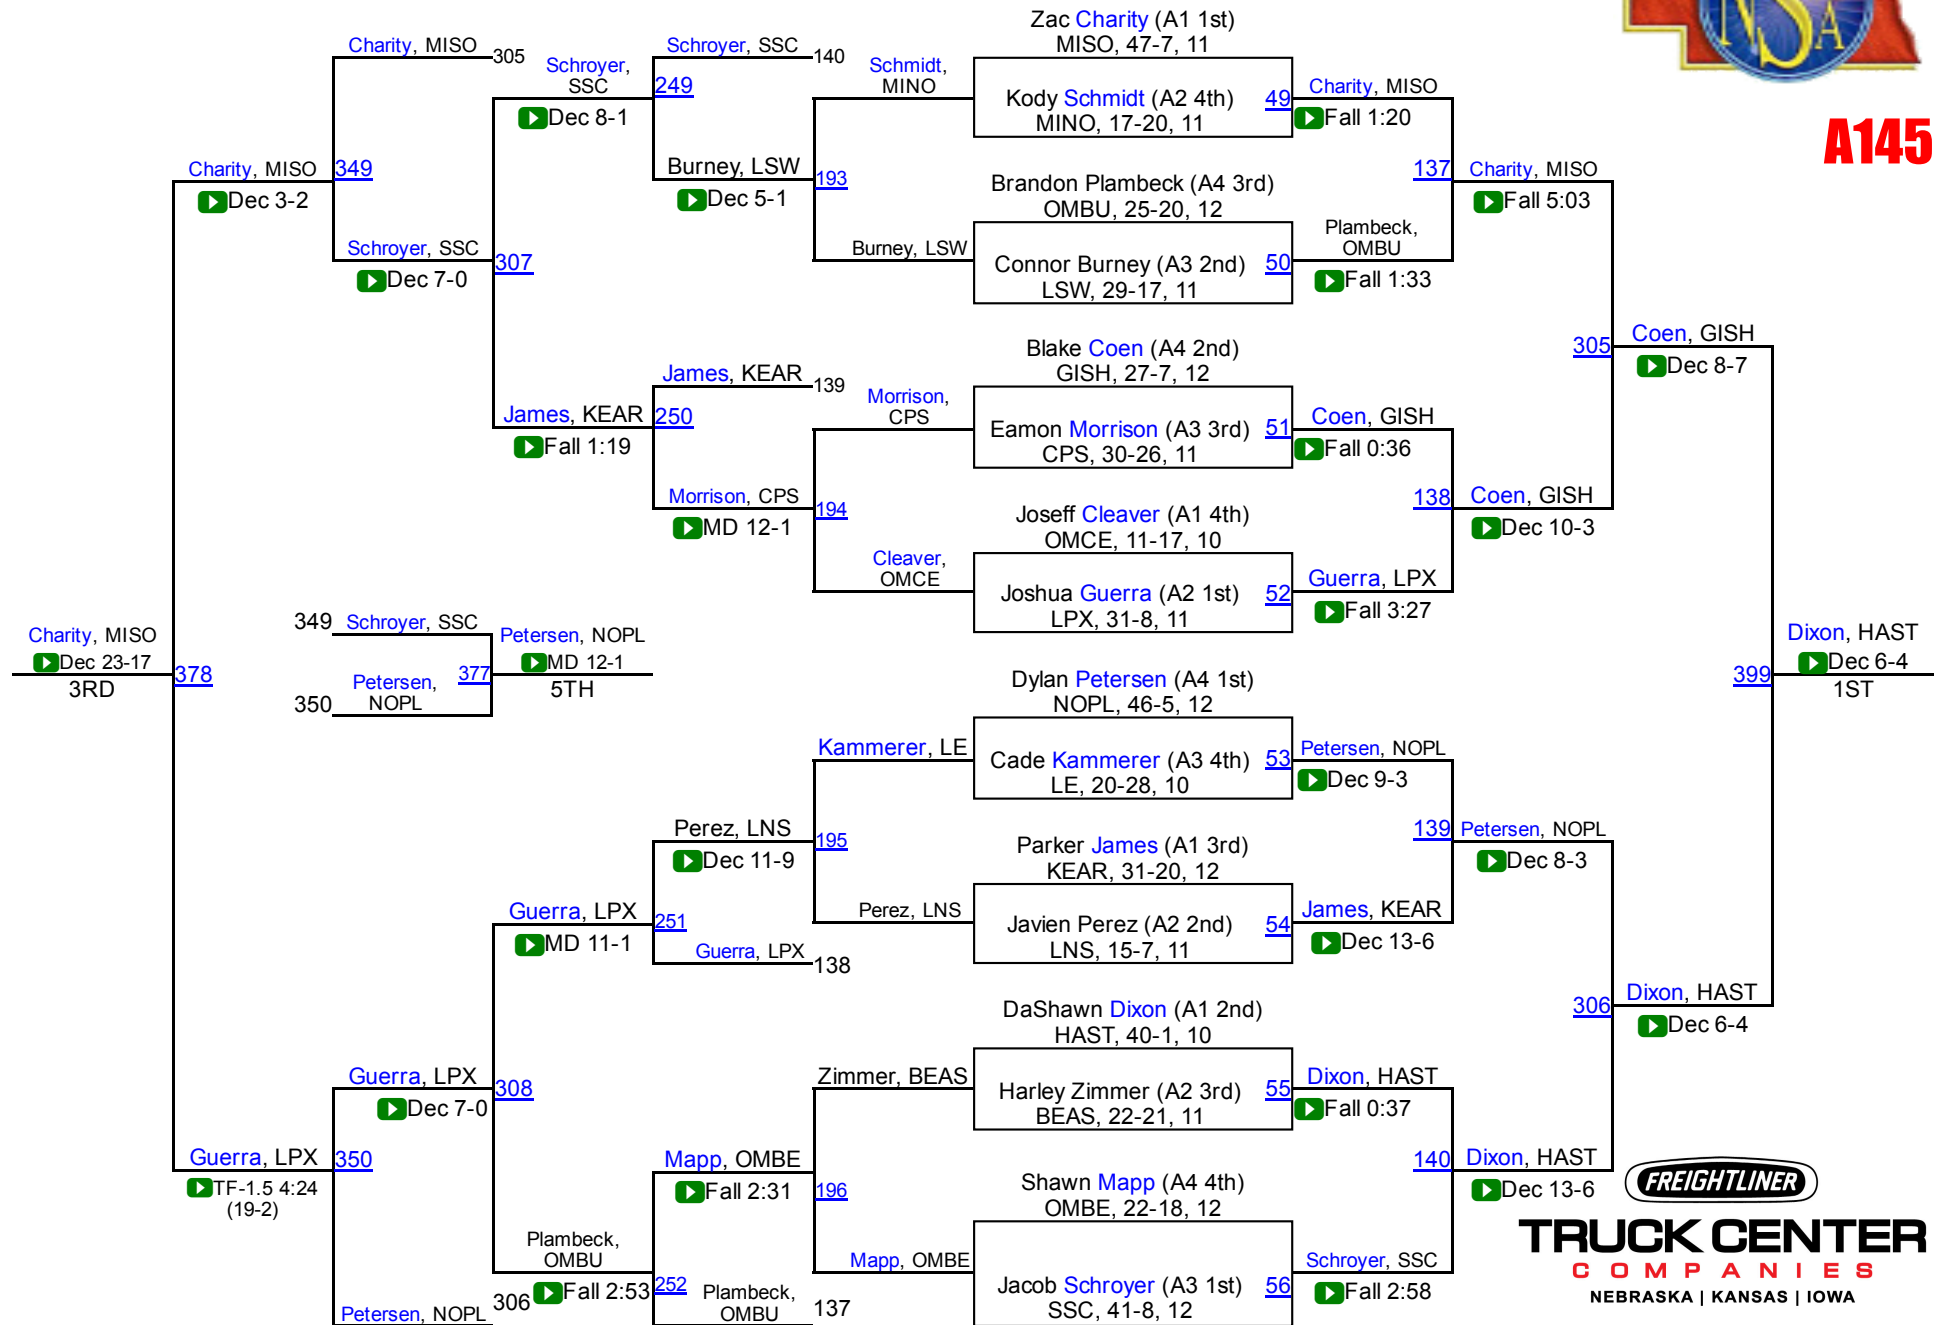

2016 NSAA Championships

A145

TRUCK CENTER
COMPANIES
NEBRASKA | KANSAS | IOWA