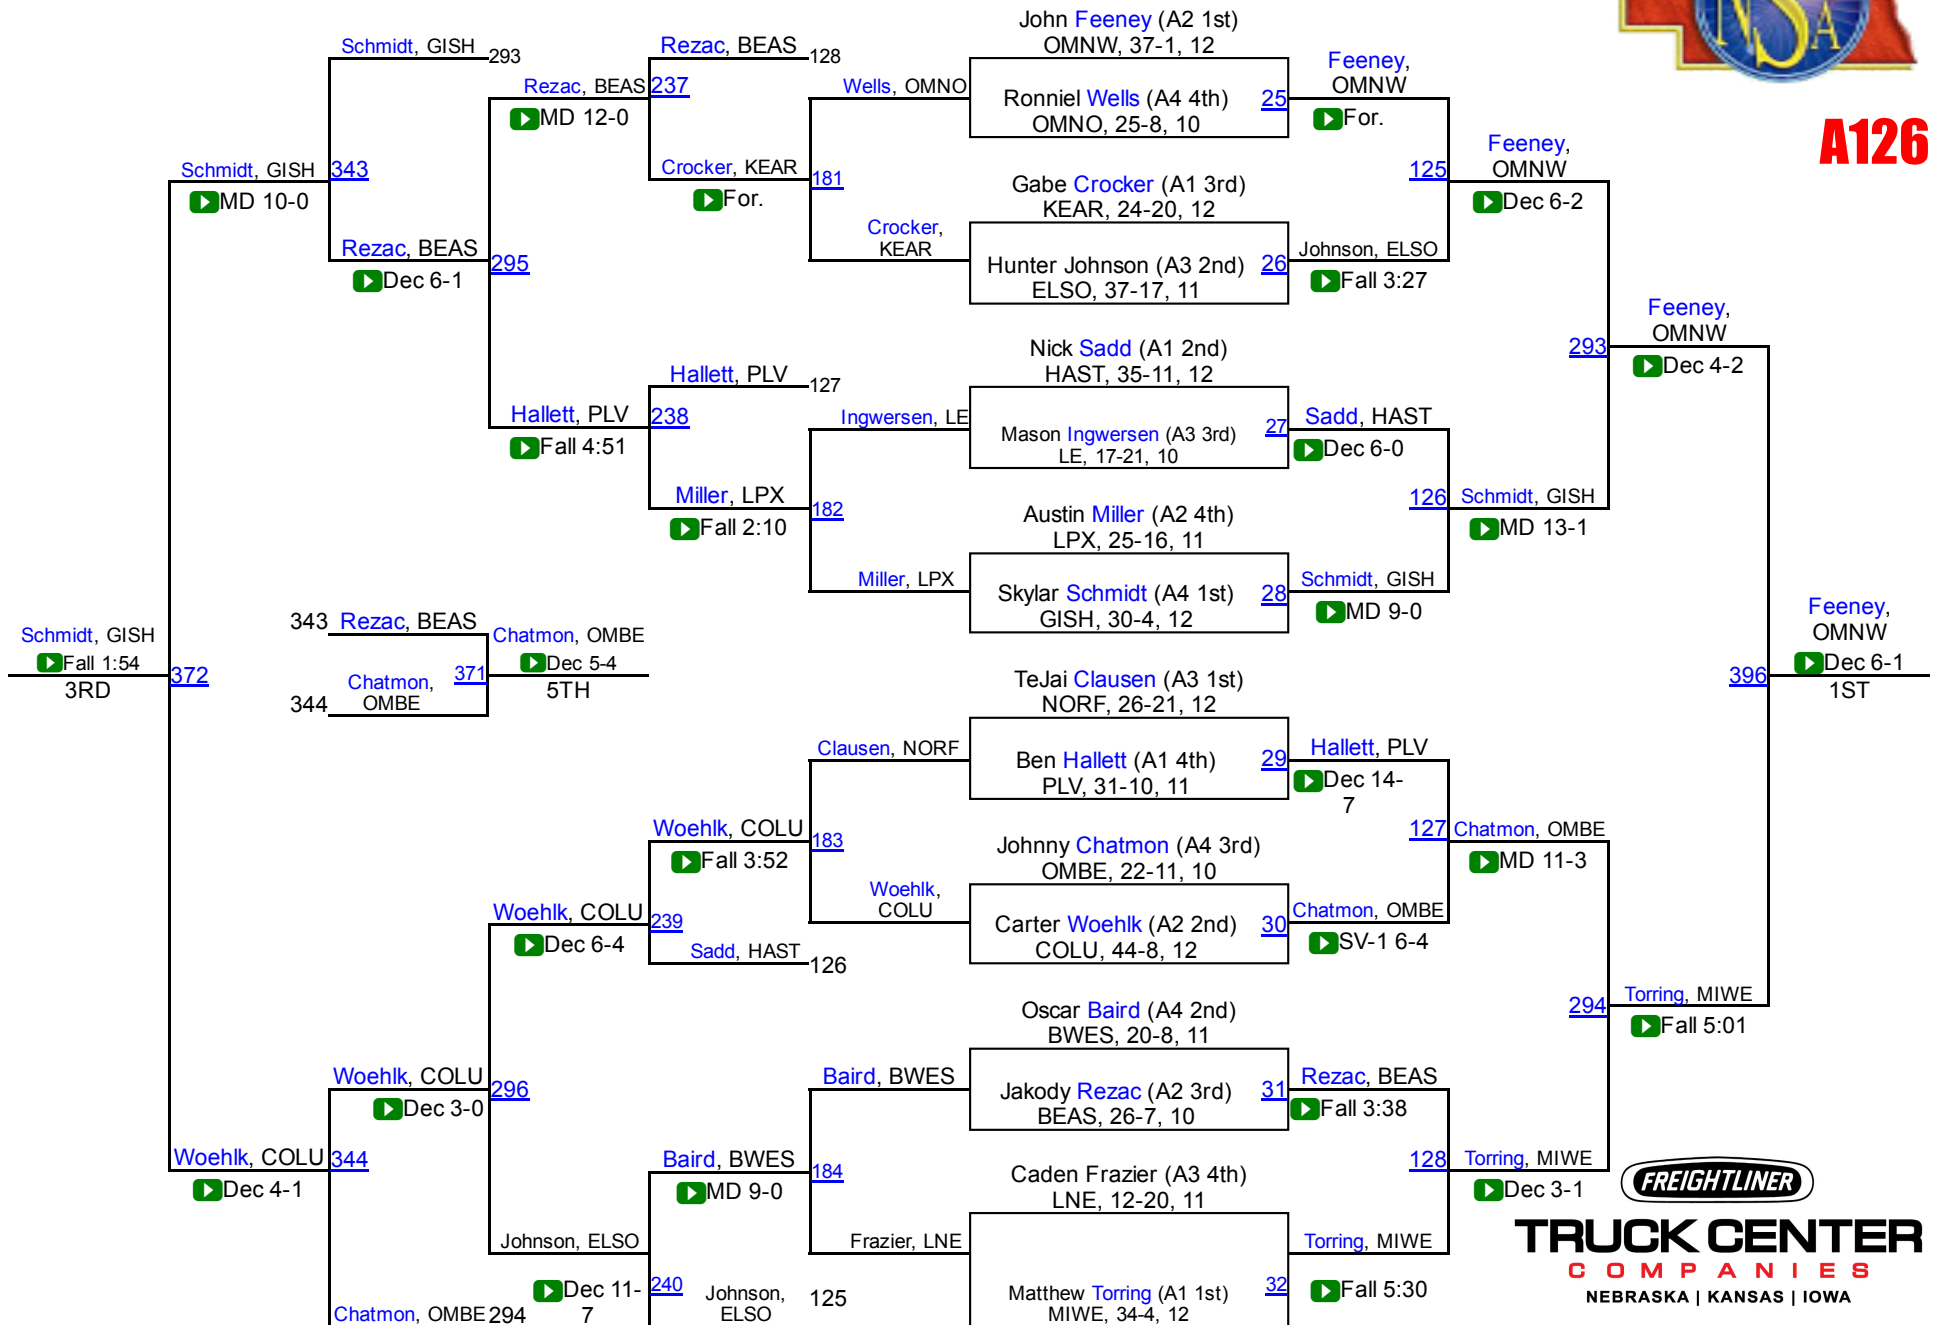

**2016 NSAA Wrestling Championships
Final Team Scores
Class A**

1. Millard South	169.0	17. Elkhorn South	41.0
2. Kearney	130.5	18. North Platte	39.0
3. Columbus	117.0	19. Fremont	38.0
4. Grand Island	103.0	20. Omaha Northwest	35.0
5. Omaha Burke	97.5	21. Lincoln East	27.0
6. Millard West	94.5	22. Omaha Benson	24.0
7. Creighton Prep	84.0	23. Bellevue East	23.0
8. Lincoln Southeast	70.0	23. Bellevue West	23.0
9. Norfolk	67.0	25. Omaha Central	18.0
10. Millard North	62.5	26. Omaha Westside	14.0
11. Papillion-LaVista	61.0	27. South Sioux City	12.0
12. Lincoln Southwest	59.0	28. Papillion-LaVista South	9.0
13. Lincoln Pius X	57.5	29. Lincoln North Star	2.0
14. Lincoln High	52.5	30. Lincoln Northeast	1.0
15. Hastings	47.0	31. Omaha South	0.0
15. Omaha North	47.0		

2016 NSAA Championships

A106

TRUCK CENTER
COMPANIES
NEBRASKA | KANSAS | IOWA

2016 NSAA Championships

A113

TRUCK CENTER
 COMPANIES
 NEBRASKA | KANSAS | IOWA

2016 NSAA Championships

A126