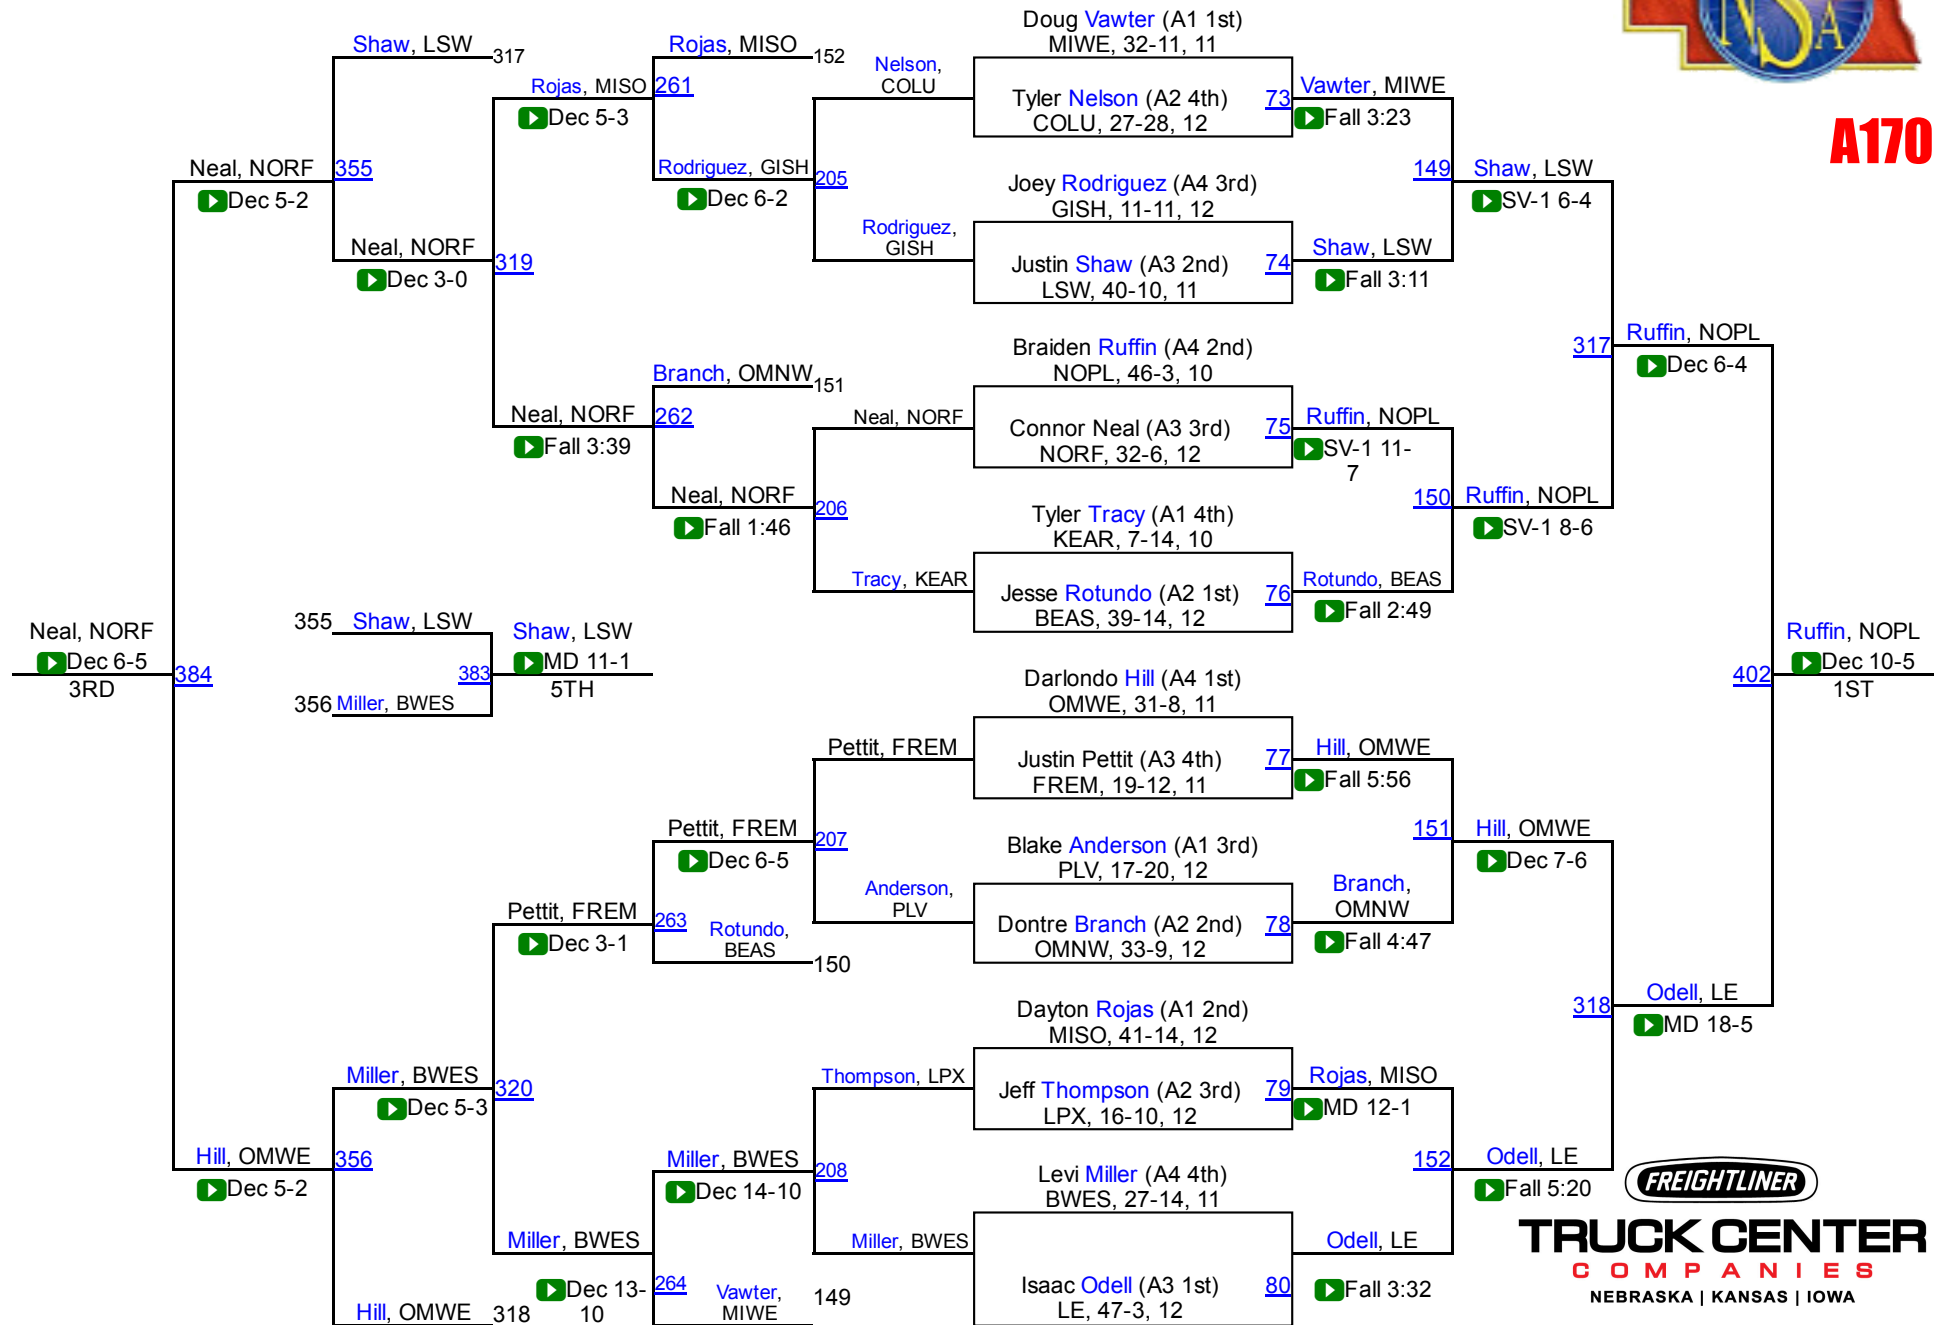

2016 NSAA Championships

A170