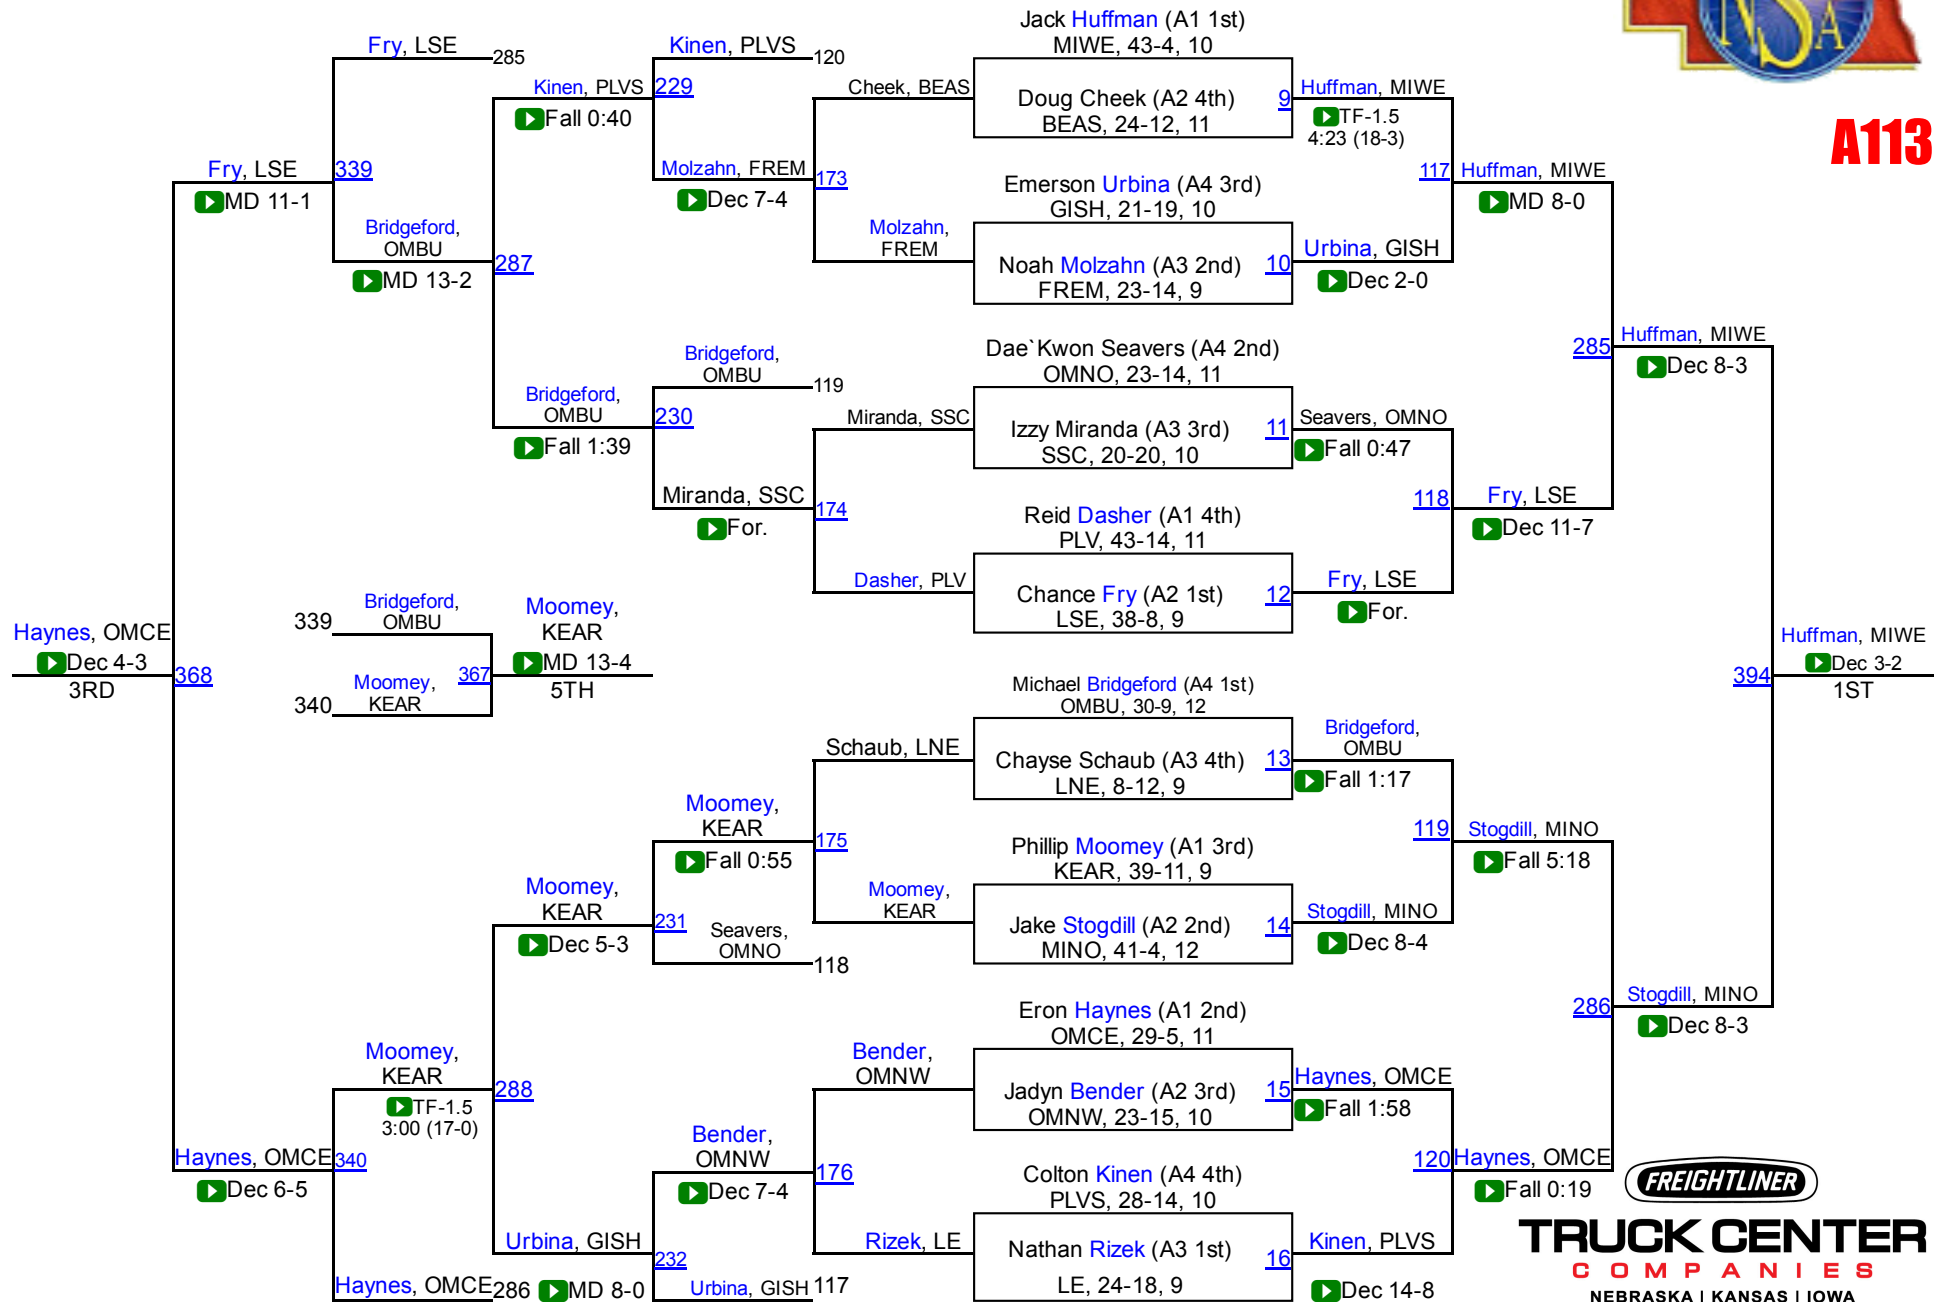

**2016 NSAA Wrestling Championships
Final Team Scores
Class A**

1. Millard South	169.0	17. Elkhorn South	41.0
2. Kearney	130.5	18. North Platte	39.0
3. Columbus	117.0	19. Fremont	38.0
4. Grand Island	103.0	20. Omaha Northwest	35.0
5. Omaha Burke	97.5	21. Lincoln East	27.0
6. Millard West	94.5	22. Omaha Benson	24.0
7. Creighton Prep	84.0	23. Bellevue East	23.0
8. Lincoln Southeast	70.0	23. Bellevue West	23.0
9. Norfolk	67.0	25. Omaha Central	18.0
10. Millard North	62.5	26. Omaha Westside	14.0
11. Papillion-LaVista	61.0	27. South Sioux City	12.0
12. Lincoln Southwest	59.0	28. Papillion-LaVista South	9.0
13. Lincoln Pius X	57.5	29. Lincoln North Star	2.0
14. Lincoln High	52.5	30. Lincoln Northeast	1.0
15. Hastings	47.0	31. Omaha South	0.0
15. Omaha North	47.0		

2016 NSAA Championships

A106

TRUCK CENTER
COMPANIES
NEBRASKA | KANSAS | IOWA

2016 NSAA Championships

A113

TRUCK CENTER
 COMPANIES
 NEBRASKA | KANSAS | IOWA

2016 NSAA Championships

A126