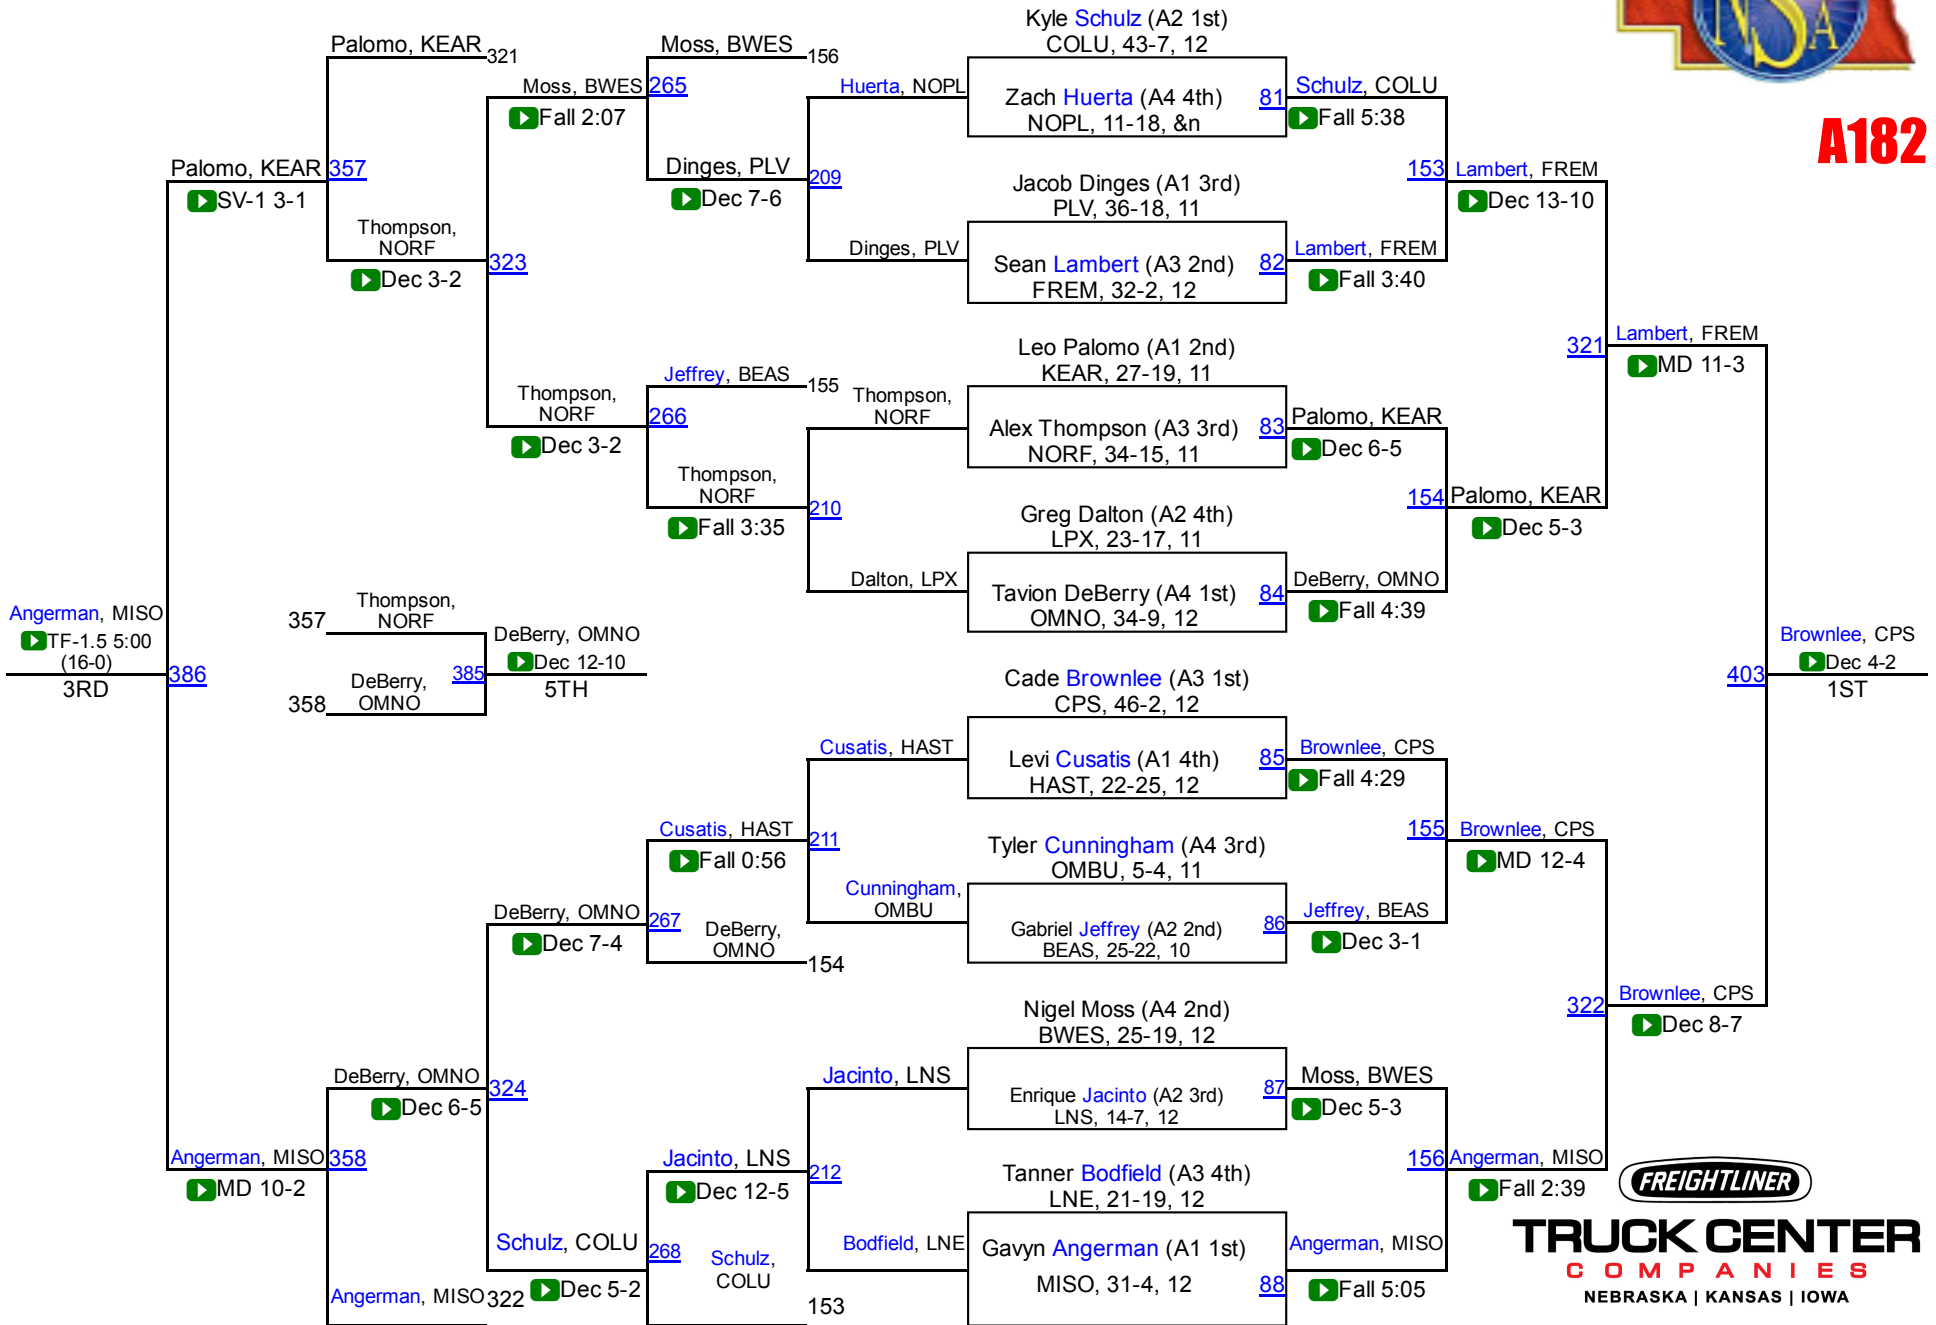

2016 NSAA Championships

A182

TRUCK CENTER COMPANIES
NEBRASKA | KANSAS | IOWA