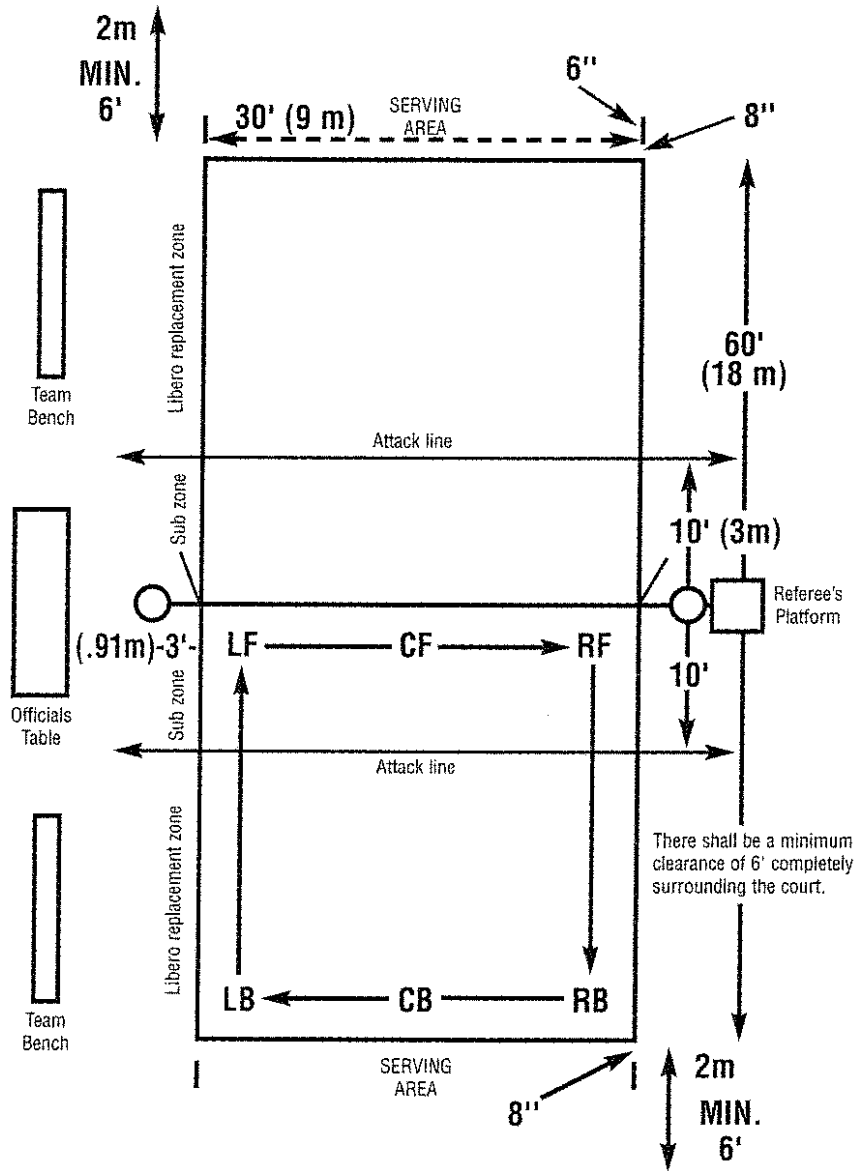

COURT DIAGRAM

All lines on the court are 2 inches wide. The midpoint of the attack line shall be measured from the midpoint of the center line. It is recommended that the area above the court be clear of any obstructions and at least 23 feet (7 meters) high.