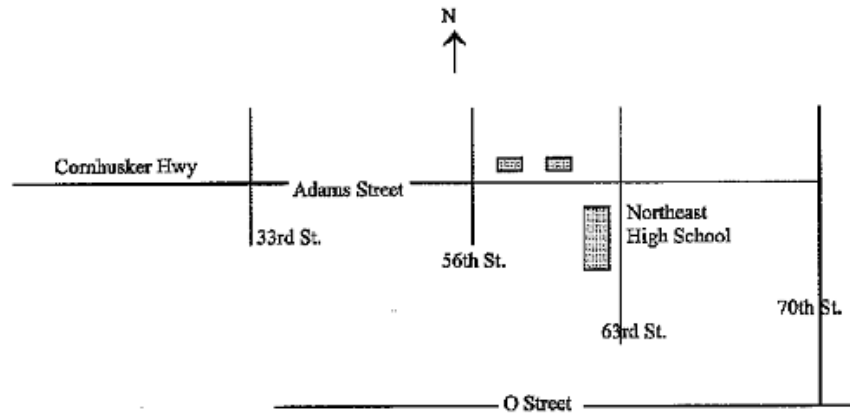

**Lincoln Northeast High School.** Parking for school vehicles will be in an area north of the high school in the Easterday Recreation Center lot and Northeast Community church lot. Both lots are located at 63rd and Adams. Unload students on the east side of Northeast High School and proceed to the parking lots. For spectators, parking is available in the school lots, the Catholic Church lot east of the school and on-street parking has been arranged on one side of the streets only.

Parking is in the Northeast Community Church lot, 6200 Adams Street, and Easterday Center, 6130 Adams Street. Unload students on the east side of Northeast High School and proceed to the parking lots.