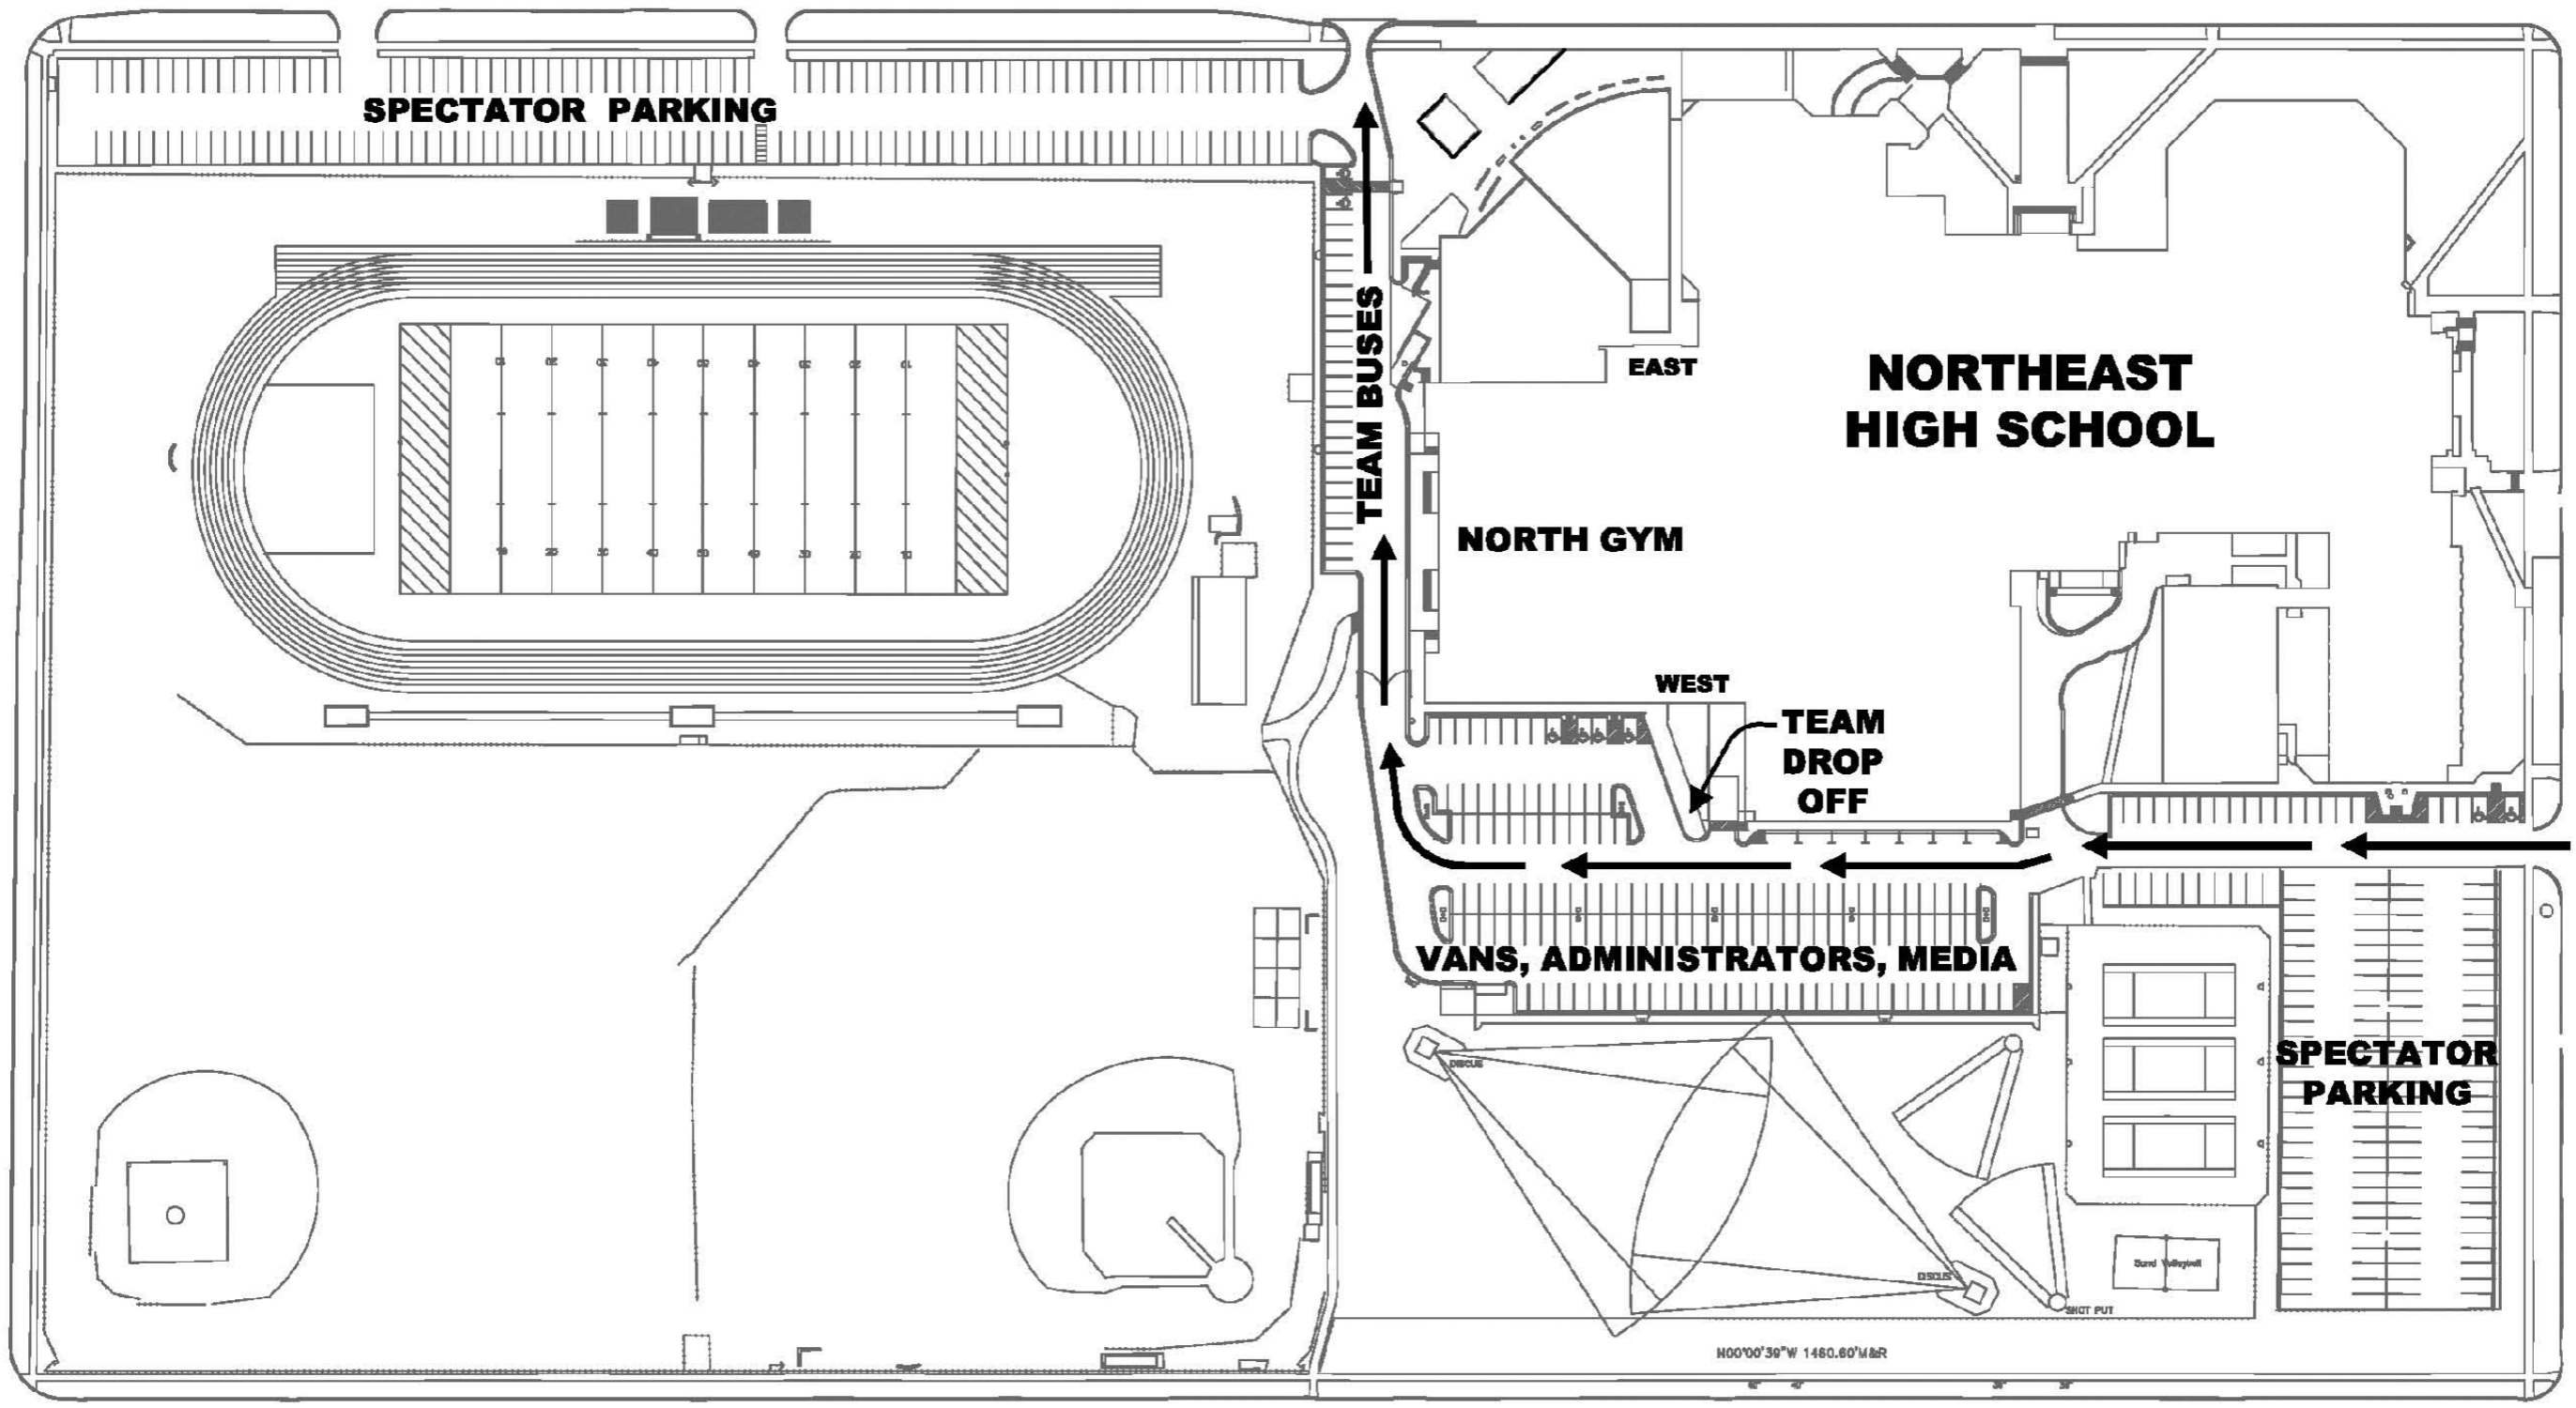

N. 63RD STREET

ADAMS STREET

BALDWIN AVENUE

SPECTATOR PARKING

NORTHEAST HIGH SCHOOL

TEAM BUSES

NORTH GYM

WEST

TEAM DROP OFF

ENTER

VANS, ADMINISTRATORS, MEDIA

SPECTATOR PARKING

N. 61ST STREET

N00°00'39"W 1460.80'M&R