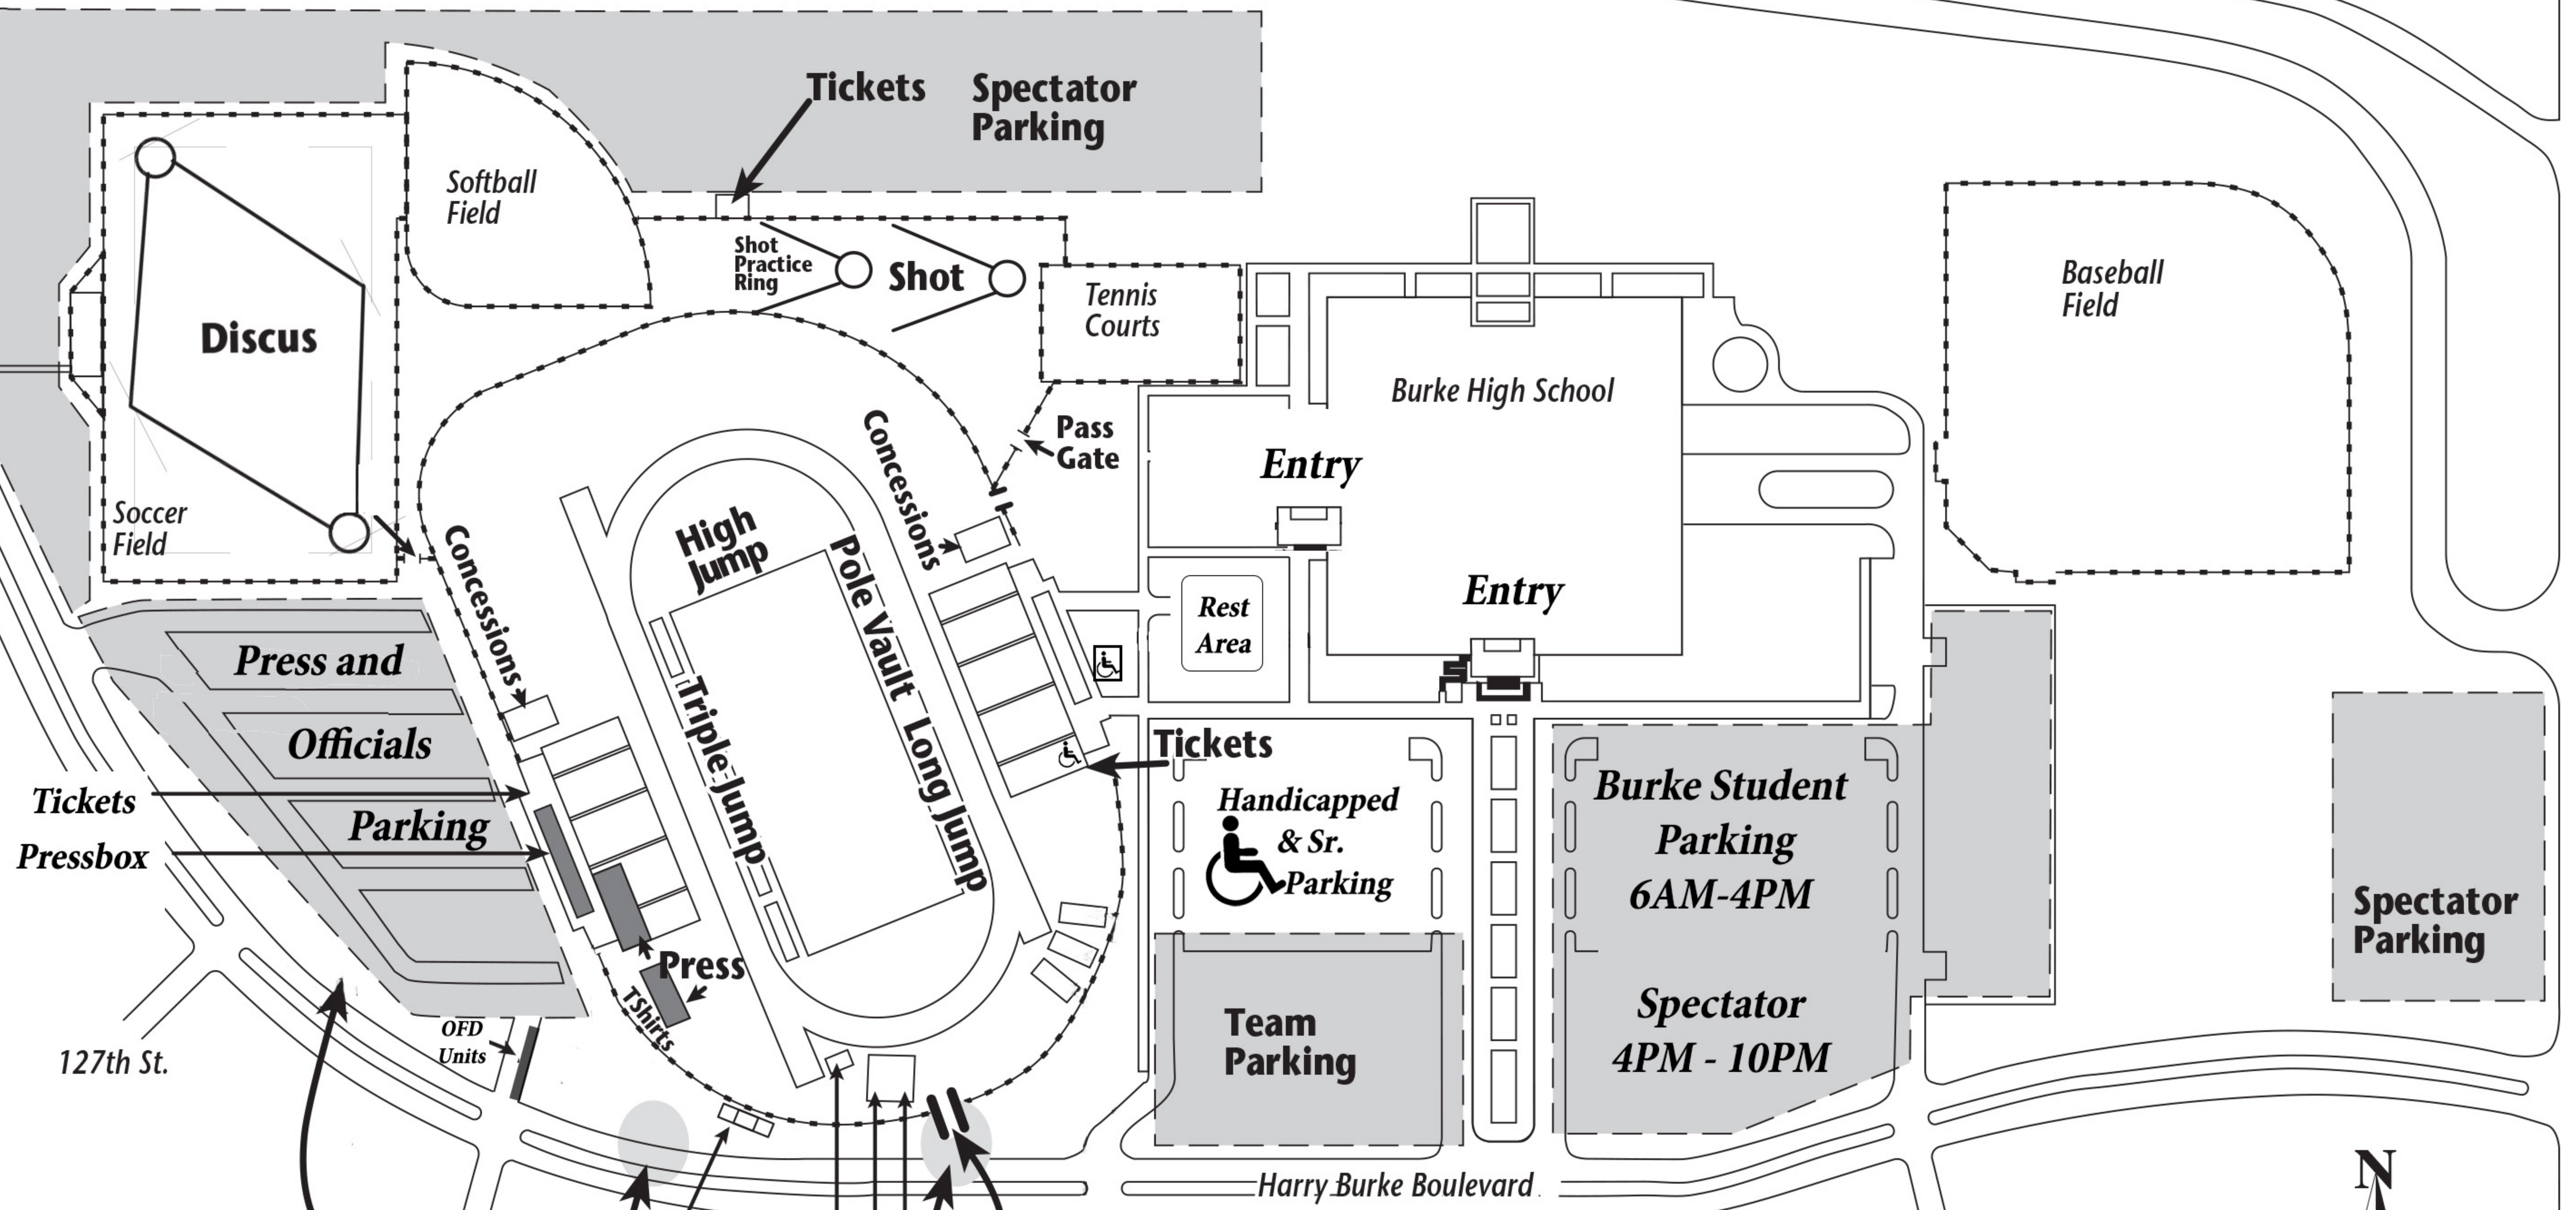

Nebraska State Track & Field Meet

West Dodge Road
 West Dodge Road
 Access Road

Press and
 Officials
 Parking

Tickets
 Pressbox

Press

Team Packet
 Pickup

First Aid
 Media
 NSAA
 Platform
 for Photos

Shuttle Bus
 Pick-up Stop

Tickets
 Shuttle Bus Drop Off Stop

Harry A. Burke High School
 12200 Burke Boulevard