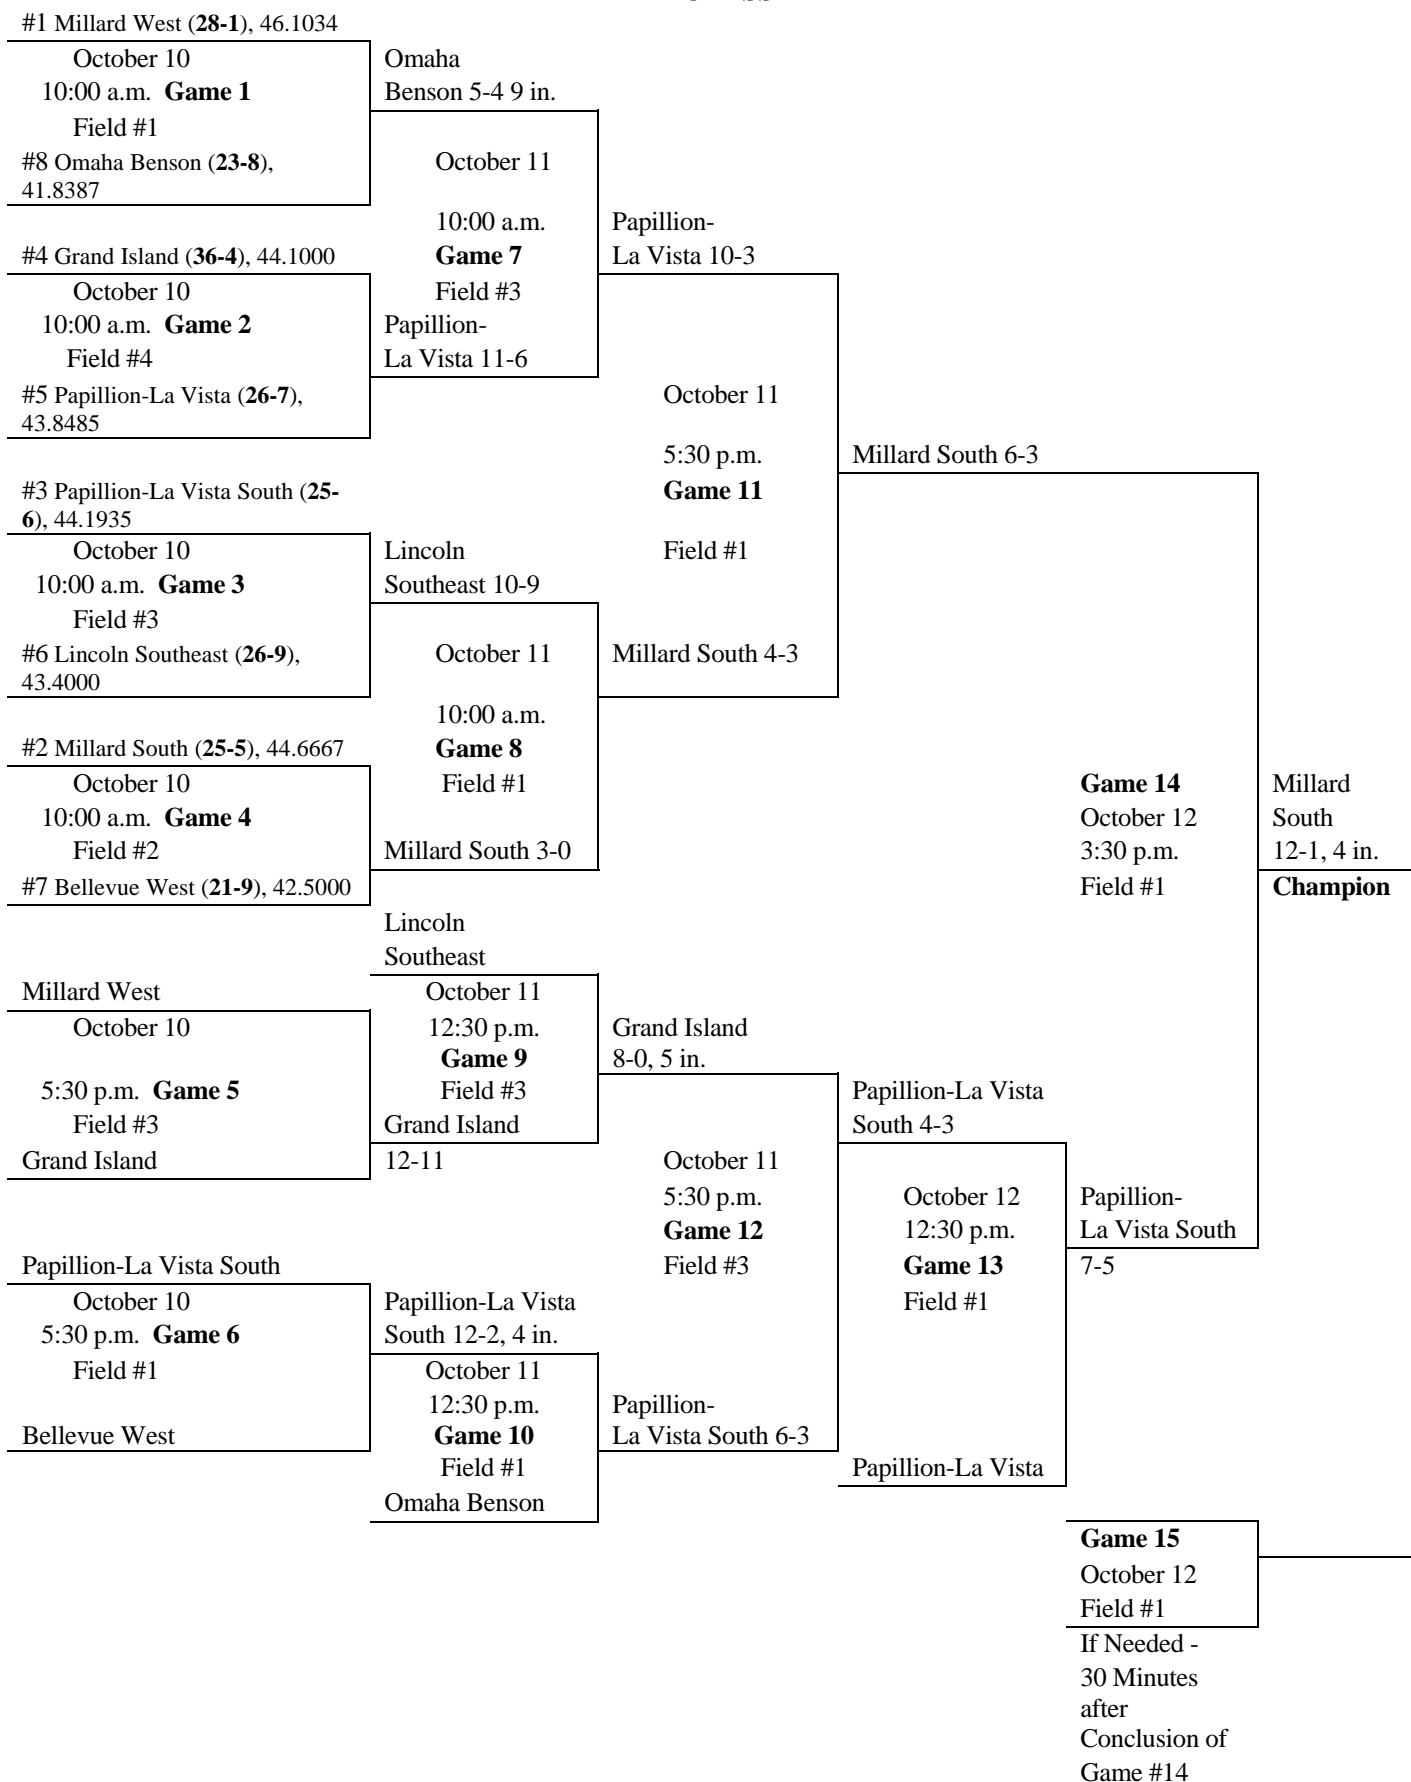

**2012 STATE SOFTBALL CHAMPIONSHIP BRACKETS
CLASS A**