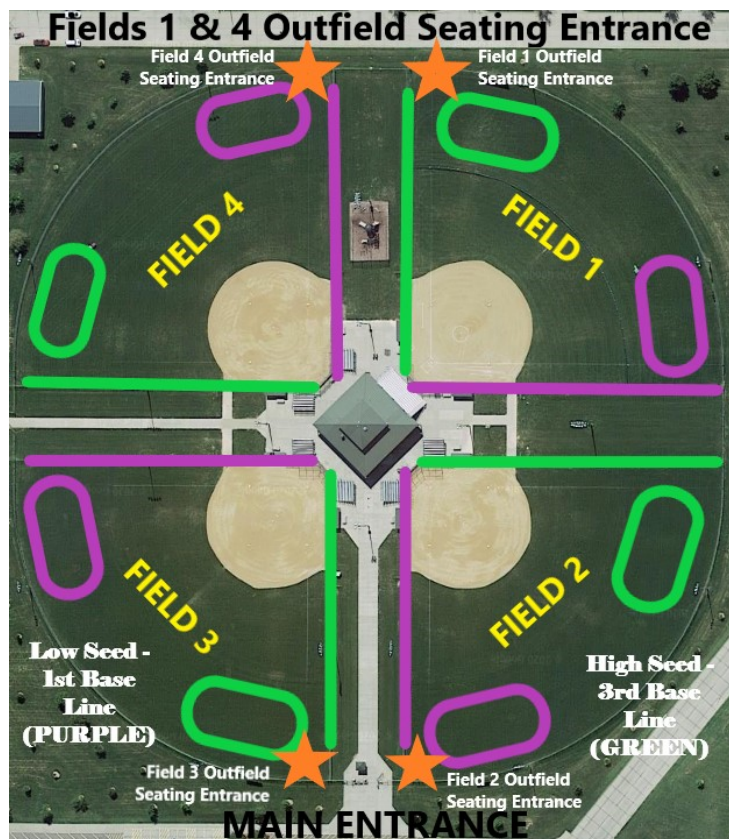

NSAA COVID Guidelines:

- Spectators are required to wear face coverings at all times while attending outdoor events when physical distancing (6ft) is not possible.
- Participants are permitted to wear face coverings during competition, but not required.
- Coaches and non-active participants are strongly encouraged to wear face coverings.

Seating:

- Fans are encouraged not to arrive early.
- Fans are encouraged to sit socially distanced in bleachers or bring a chair and sit along their respective teams' side, as shown on the map. (Foul lines and/or outfield.)
 - **High Seed:** Left Side of Bleachers, 3rd Base Line, Left Field (Green)
 - **Low Seed:** Right Side of Bleachers, 1st Base Line, Right Field (Purple)
- Fans are expected to leave immediately following their teams' game or sit in the outfield.

Tents are not allowed in the outfield

****Sunflower Seeds are NOT PERMITTED****