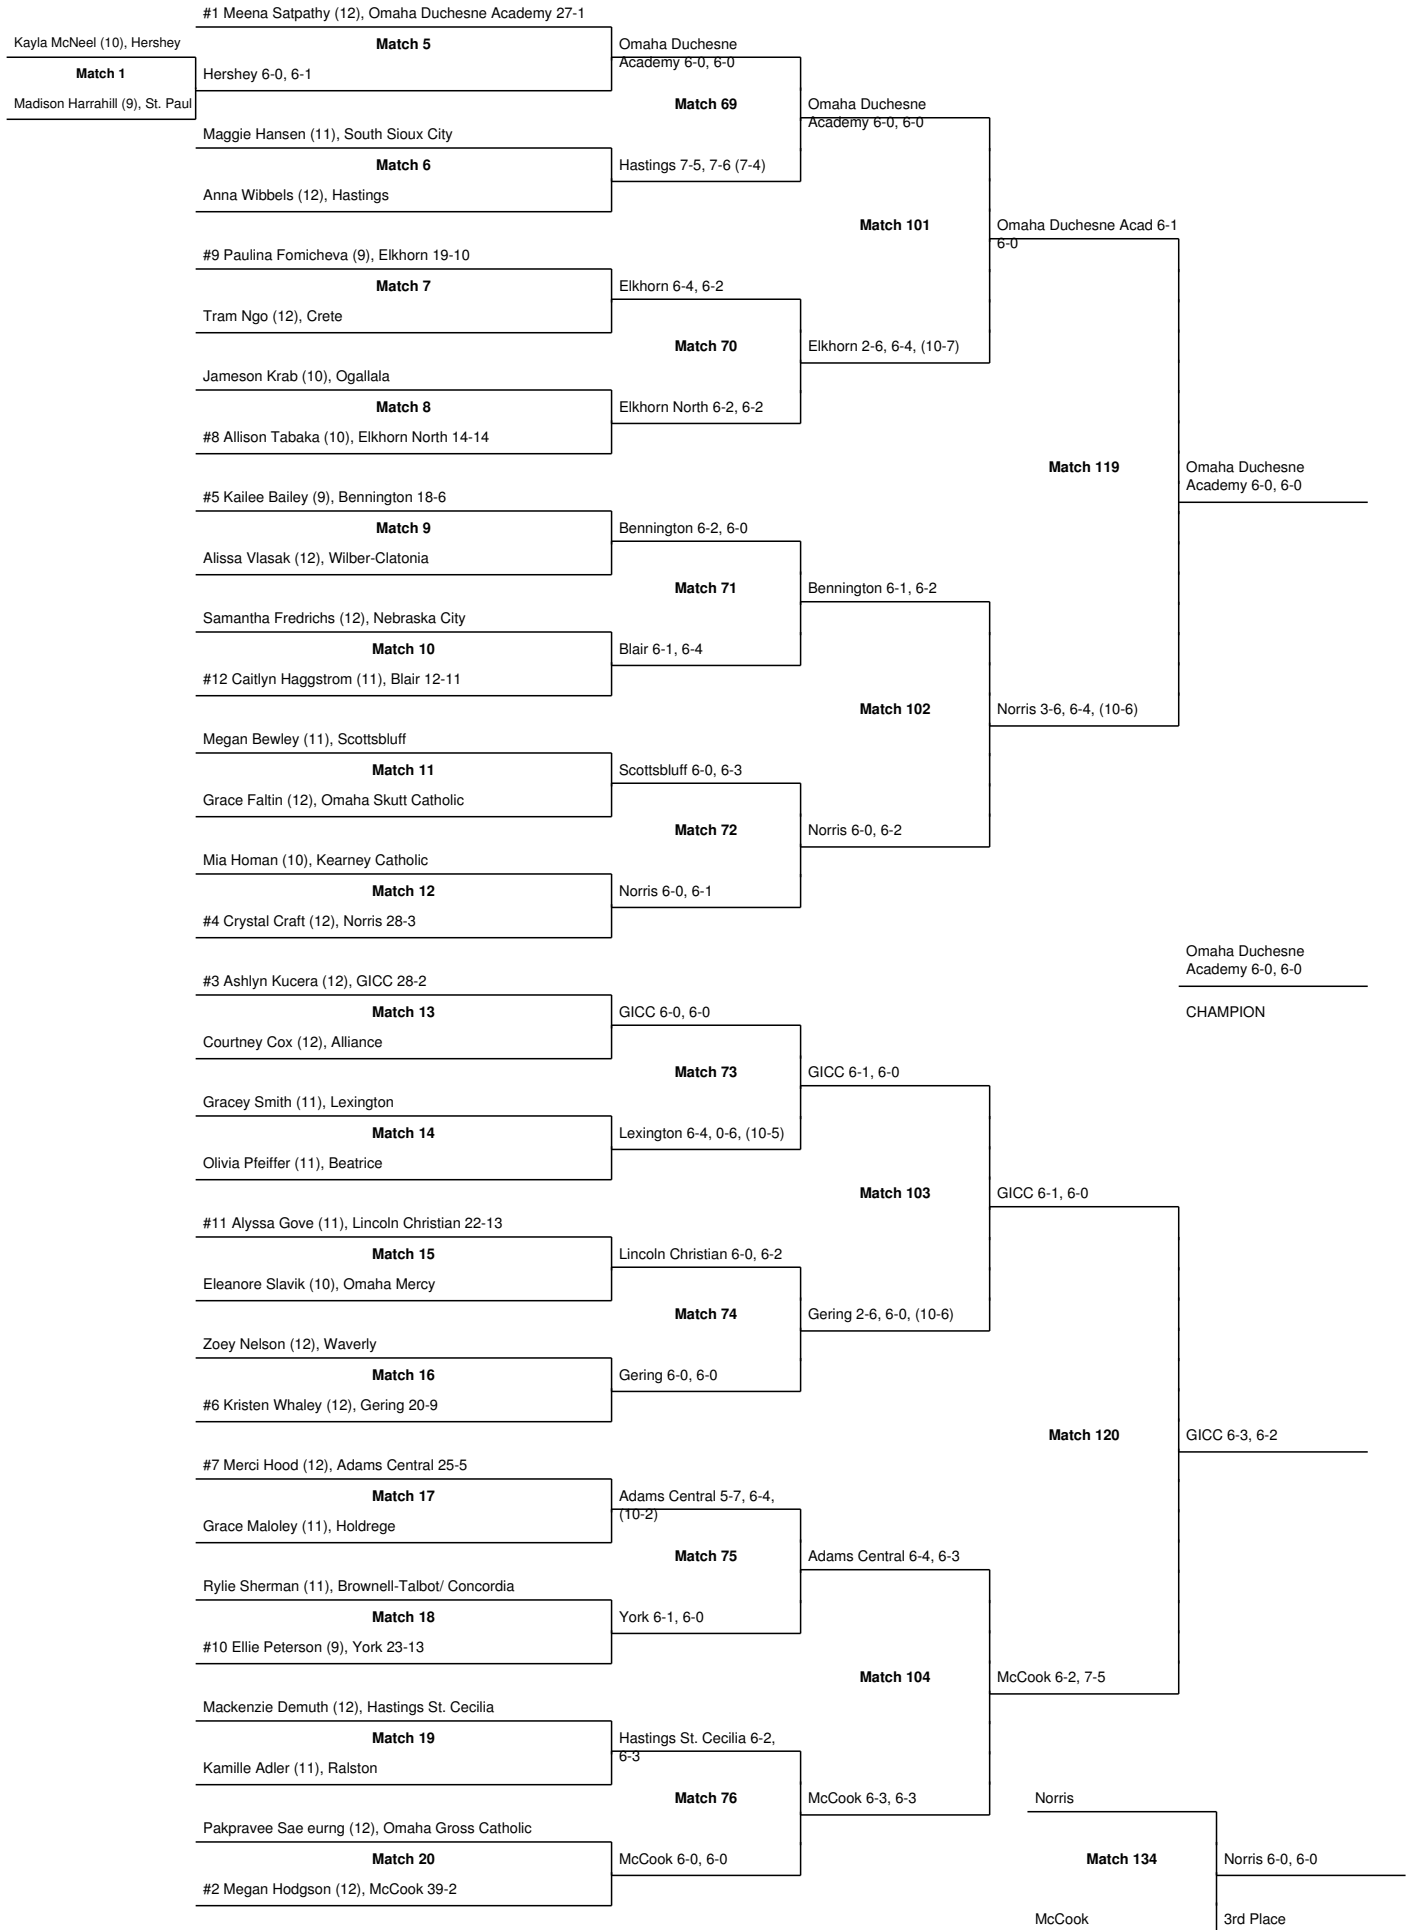

2021 Girls Tennis State Bracket: Class B #1 Singles