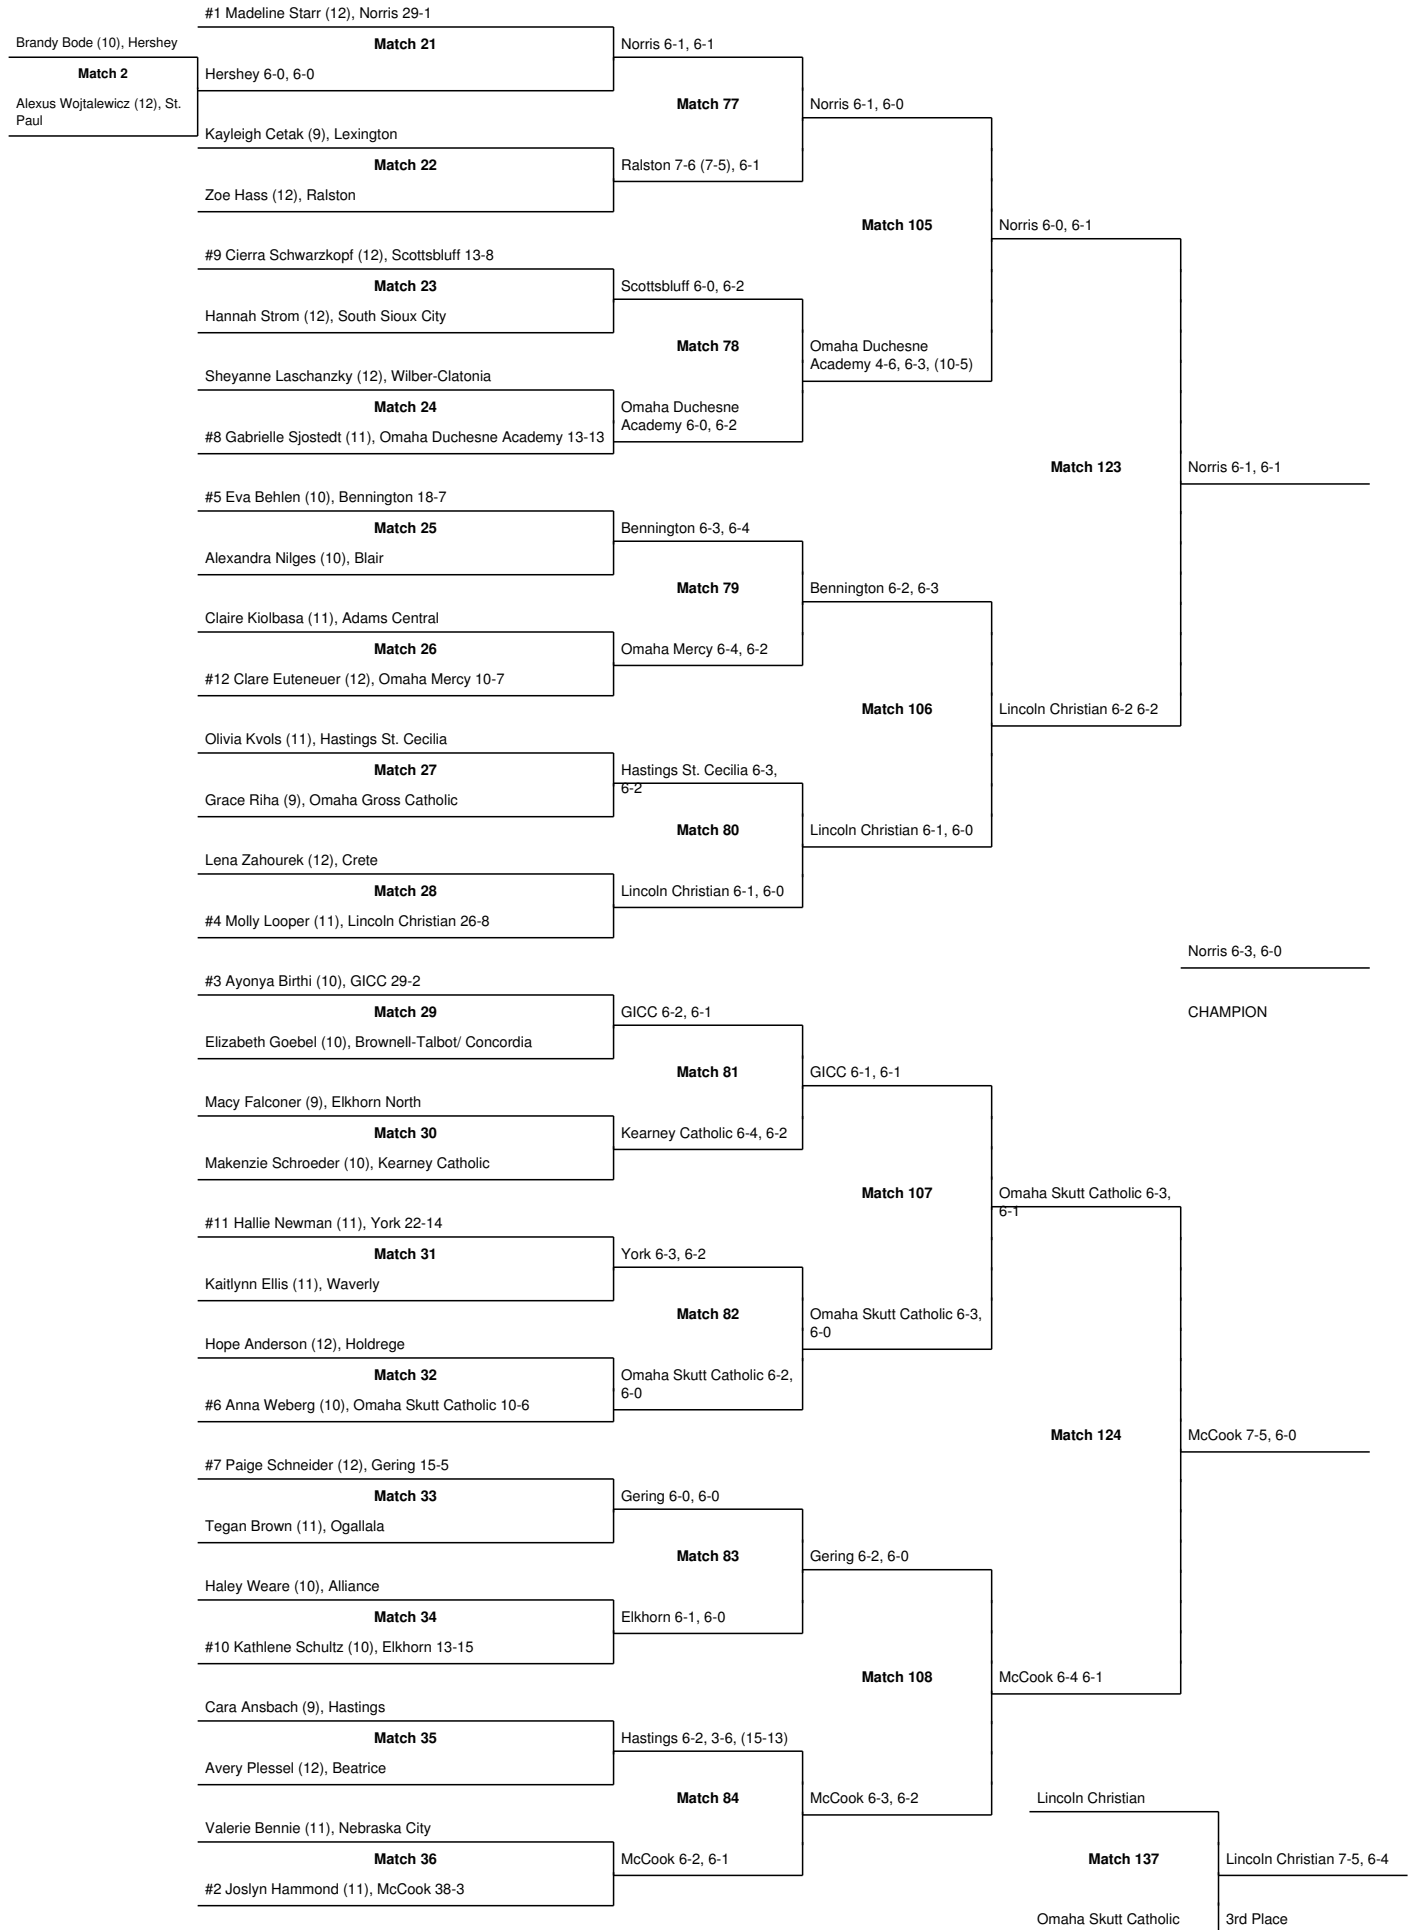

2021 Girls Tennis State Bracket: Class B #2 Singles