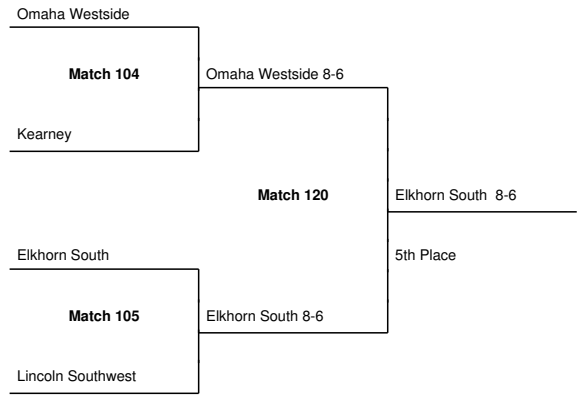

2021 Girls Tennis State Bracket: Class A #1 Doubles

2021 Girls Tennis State Bracket: Class A #2 Doubles

2021 Girls Tennis State Bracket: Class A #1 Singles

2021 Girls Tennis State Bracket: Class A #2 Singles

**2021 Class A Girls Tennis Championship
Final Team Scores**

TEAM	SCORE
Lincoln Pius X	44
Lincoln Southeast	41.5
Lincoln Southwest	37.75
Omaha Marian	37.125
Lincoln East	32.5
Millard North	28.25
Elkhorn South	23
Kearney	20.625
Lincoln North Star	16.5
Millard West	16.25
Omaha Westside	14.5
Papillion-LaVista	12
Fremont	10.25
Columbus	10
Lincoln High	8
Gretna	6
Millard South	6
Grand Island	4
Omaha Bryan	4
Omaha Central	4
Bellevue West	2
Norfolk	2
Bellevue East	0
Lincoln Northeast	0
North Platte	0
Omaha Burke	0
Omaha North	0
Omaha Northwest	0
Omaha South	0
Papillion-LaVista South	0

2021 Girls Tennis State Bracket: Class B #1 Doubles

GICC

Match 125

Elkhorn

Lincoln Christian

Match 126

McCook

Elkhorn 8-2