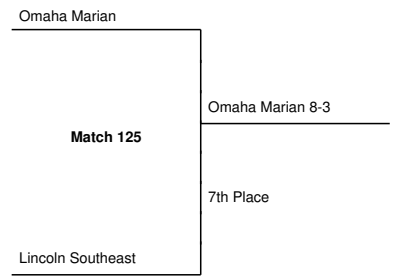

2021 Girls Tennis State Bracket: Class A #1 Doubles

2021 Girls Tennis State Bracket: Class A #2 Doubles

2021 Girls Tennis State Bracket: Class A #1 Singles

2021 Girls Tennis State Bracket: Class A #2 Singles

**2021 Class A Girls Tennis Championship
Final Team Scores**

TEAM	SCORE
Lincoln Pius X	44
Lincoln Southeast	41.5
Lincoln Southwest	37.75
Omaha Marian	37.125
Lincoln East	32.5
Millard North	28.25
Elkhorn South	23
Kearney	20.625
Lincoln North Star	16.5
Millard West	16.25
Omaha Westside	14.5
Papillion-LaVista	12
Fremont	10.25
Columbus	10
Lincoln High	8
Gretna	6
Millard South	6
Grand Island	4
Omaha Bryan	4
Omaha Central	4
Bellevue West	2
Norfolk	2
Bellevue East	0
Lincoln Northeast	0
North Platte	0
Omaha Burke	0
Omaha North	0
Omaha Northwest	0
Omaha South	0
Papillion-LaVista South	0

2021 Girls Tennis State Bracket: Class B #1 Doubles

GICC

Match 125

Elkhorn

Lincoln Christian

Match 126

McCook

Elkhorn 8-2