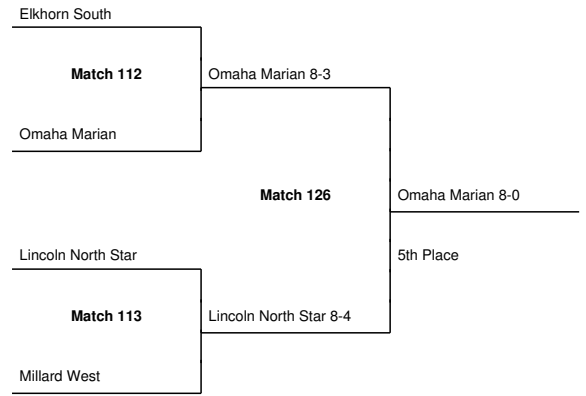

2021 Girls Tennis State Bracket: Class A #1 Doubles

2021 Girls Tennis State Bracket: Class A #2 Doubles

2021 Girls Tennis State Bracket: Class A #1 Singles

2021 Girls Tennis State Bracket: Class A #2 Singles

**2021 Class A Girls Tennis Championship
Final Team Scores**

TEAM	SCORE
Lincoln Pius X	44
Lincoln Southeast	41.5
Lincoln Southwest	37.75
Omaha Marian	37.125
Lincoln East	32.5
Millard North	28.25
Elkhorn South	23
Kearney	20.625
Lincoln North Star	16.5
Millard West	16.25
Omaha Westside	14.5
Papillion-LaVista	12
Fremont	10.25
Columbus	10
Lincoln High	8
Gretna	6
Millard South	6
Grand Island	4
Omaha Bryan	4
Omaha Central	4
Bellevue West	2
Norfolk	2
Bellevue East	0
Lincoln Northeast	0
North Platte	0
Omaha Burke	0
Omaha North	0
Omaha Northwest	0
Omaha South	0
Papillion-LaVista South	0

2021 Girls Tennis State Bracket: Class B #1 Doubles

GICC

Match 125

Elkhorn

Lincoln Christian

Match 126

McCook

Elkhorn 8-2