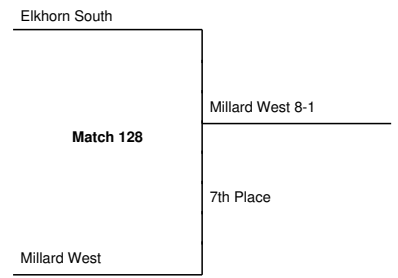

2021 Girls Tennis State Bracket: Class A #1 Doubles

2021 Girls Tennis State Bracket: Class A #2 Doubles

2021 Girls Tennis State Bracket: Class A #1 Singles

2021 Girls Tennis State Bracket: Class A #2 Singles

**2021 Class A Girls Tennis Championship
Final Team Scores**

TEAM	SCORE
Lincoln Pius X	44
Lincoln Southeast	41.5
Lincoln Southwest	37.75
Omaha Marian	37.125
Lincoln East	32.5
Millard North	28.25
Elkhorn South	23
Kearney	20.625
Lincoln North Star	16.5
Millard West	16.25
Omaha Westside	14.5
Papillion-LaVista	12
Fremont	10.25
Columbus	10
Lincoln High	8
Gretna	6
Millard South	6
Grand Island	4
Omaha Bryan	4
Omaha Central	4
Bellevue West	2
Norfolk	2
Bellevue East	0
Lincoln Northeast	0
North Platte	0
Omaha Burke	0
Omaha North	0
Omaha Northwest	0
Omaha South	0
Papillion-LaVista South	0

2021 Girls Tennis State Bracket: Class B #1 Doubles

GICC

Match 125

Elkhorn

Lincoln Christian

Match 126

McCook

Elkhorn 8-2