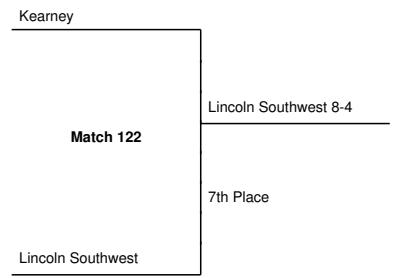

2021 Girls Tennis State Bracket: Class A #1 Doubles

2021 Girls Tennis State Bracket: Class A #2 Doubles

2021 Girls Tennis State Bracket: Class A #1 Singles

2021 Girls Tennis State Bracket: Class A #2 Singles

**2021 Class A Girls Tennis Championship
Final Team Scores**

TEAM	SCORE
Lincoln Pius X	44
Lincoln Southeast	41.5
Lincoln Southwest	37.75
Omaha Marian	37.125
Lincoln East	32.5
Millard North	28.25
Elkhorn South	23
Kearney	20.625
Lincoln North Star	16.5
Millard West	16.25
Omaha Westside	14.5
Papillion-LaVista	12
Fremont	10.25
Columbus	10
Lincoln High	8
Gretna	6
Millard South	6
Grand Island	4
Omaha Bryan	4
Omaha Central	4
Bellevue West	2
Norfolk	2
Bellevue East	0
Lincoln Northeast	0
North Platte	0
Omaha Burke	0
Omaha North	0
Omaha Northwest	0
Omaha South	0
Papillion-LaVista South	0

2021 Girls Tennis State Bracket: Class B #1 Doubles

GICC

Match 125

Elkhorn

Lincoln Christian

Match 126

McCook

Elkhorn 8-2