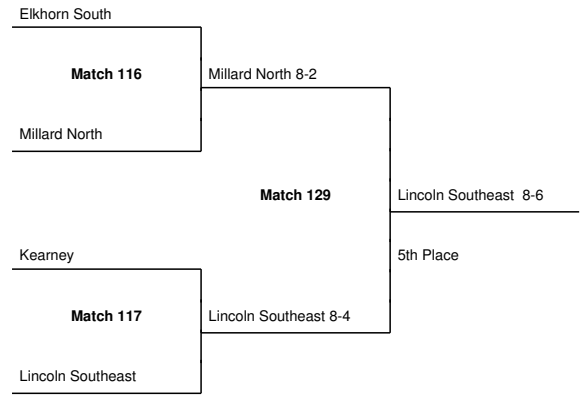

2021 Girls Tennis State Bracket: Class A #1 Doubles

2021 Girls Tennis State Bracket: Class A #2 Doubles

2021 Girls Tennis State Bracket: Class A #1 Singles

2021 Girls Tennis State Bracket: Class A #2 Singles

**2021 Class A Girls Tennis Championship
Final Team Scores**

TEAM	SCORE
Lincoln Pius X	44
Lincoln Southeast	41.5
Lincoln Southwest	37.75
Omaha Marian	37.125
Lincoln East	32.5
Millard North	28.25
Elkhorn South	23
Kearney	20.625
Lincoln North Star	16.5
Millard West	16.25
Omaha Westside	14.5
Papillion-LaVista	12
Fremont	10.25
Columbus	10
Lincoln High	8
Gretna	6
Millard South	6
Grand Island	4
Omaha Bryan	4
Omaha Central	4
Bellevue West	2
Norfolk	2
Bellevue East	0
Lincoln Northeast	0
North Platte	0
Omaha Burke	0
Omaha North	0
Omaha Northwest	0
Omaha South	0
Papillion-LaVista South	0

2021 Girls Tennis State Bracket: Class B #1 Doubles

GICC

Match 125

Elkhorn

Lincoln Christian

Match 126

McCook

Elkhorn 8-2