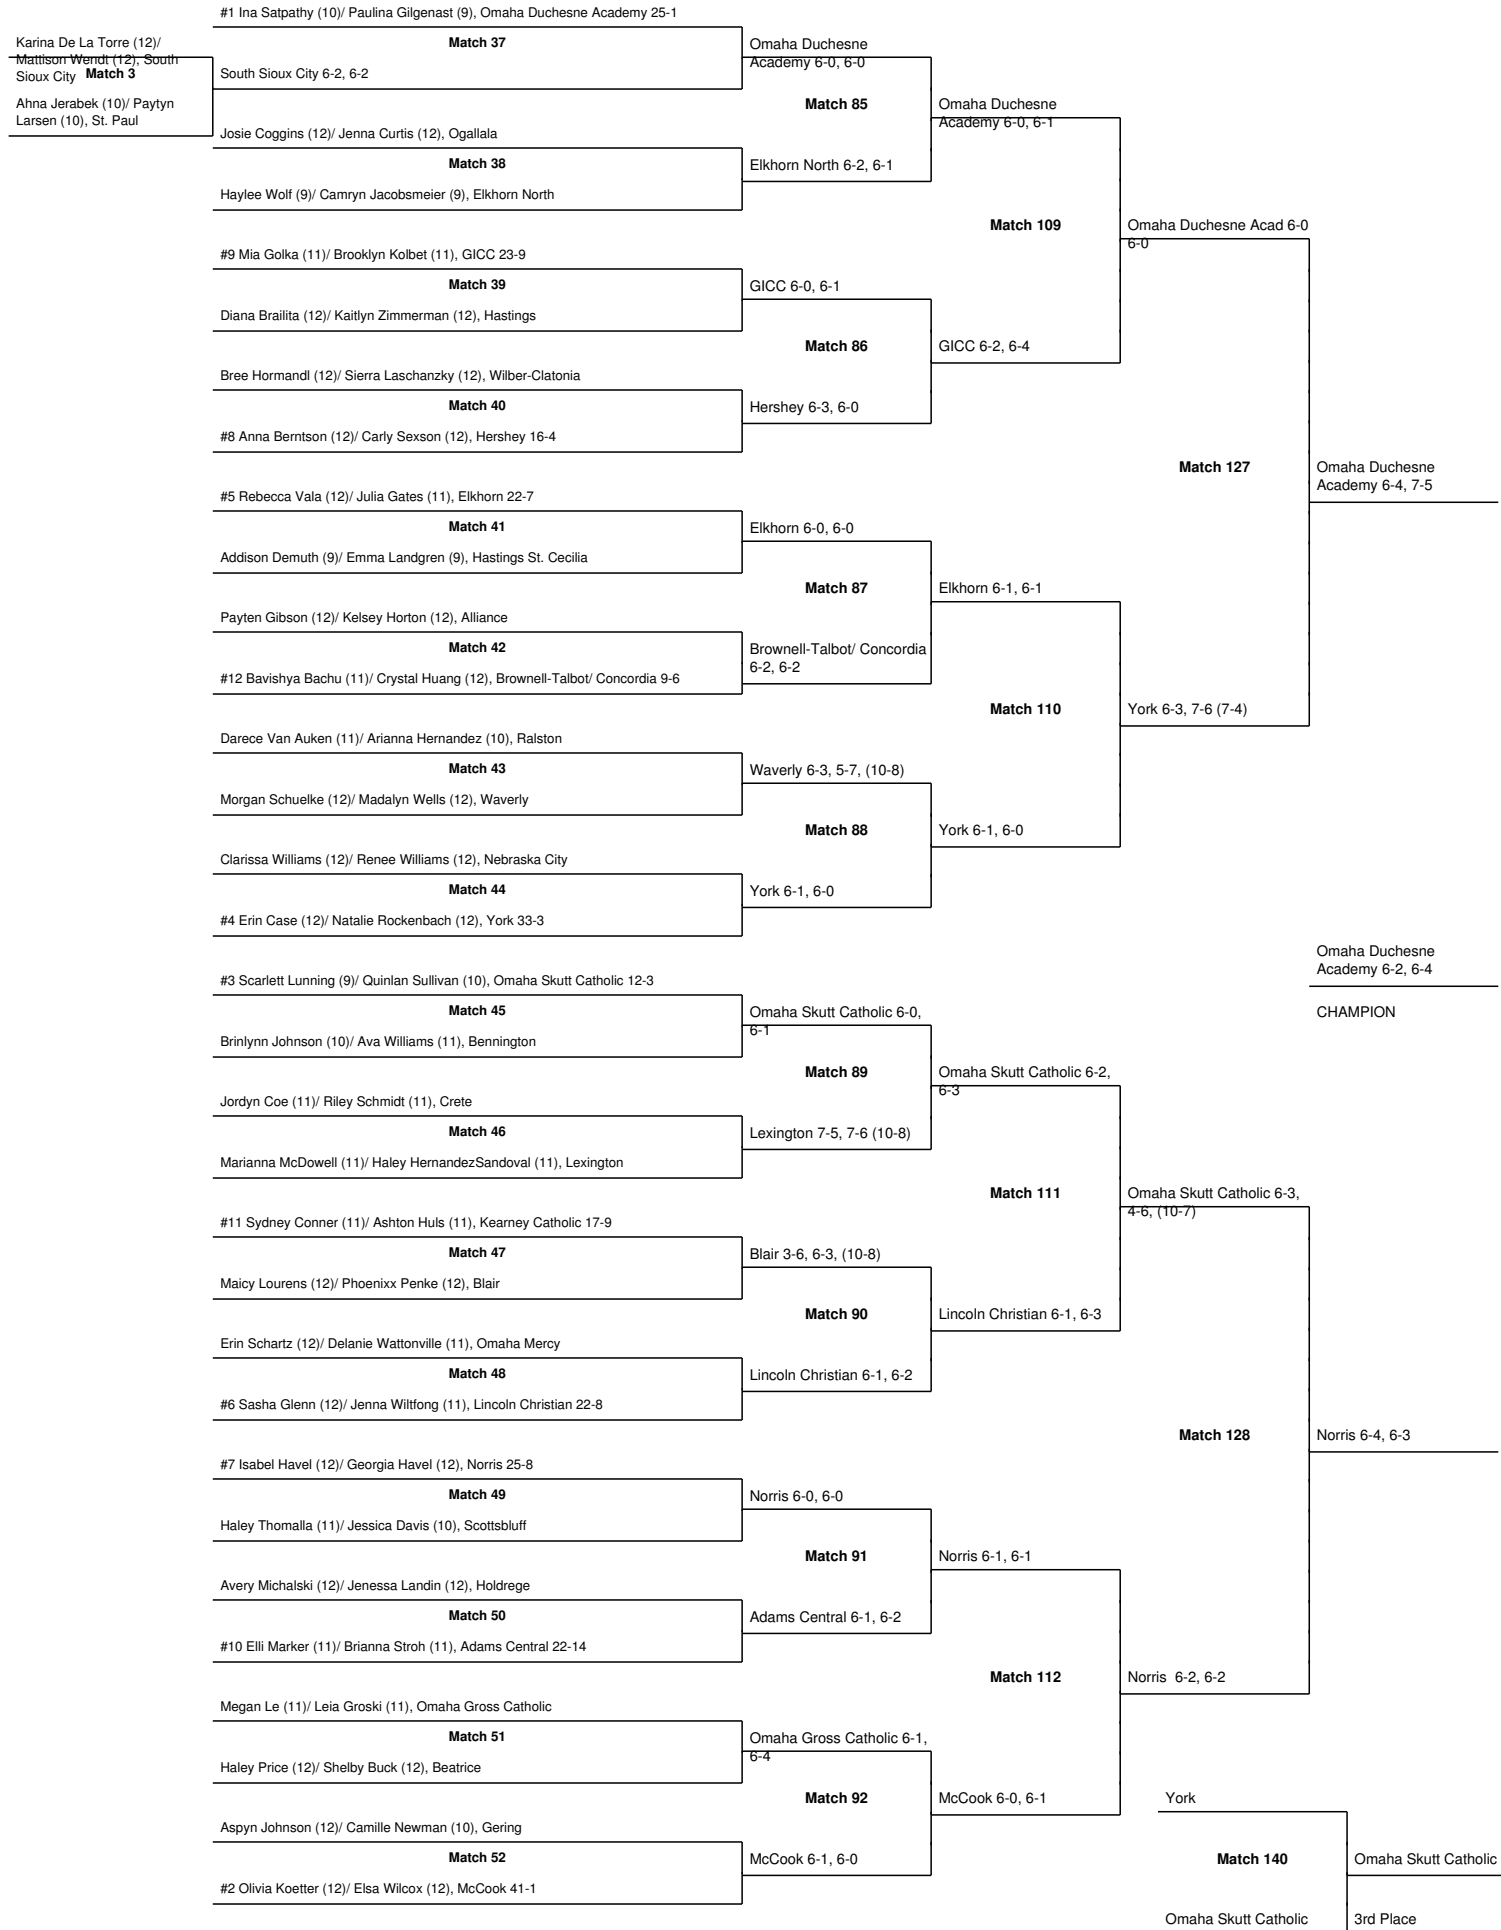

2021 Girls Tennis State Bracket: Class A #1 Doubles

2021 Girls Tennis State Bracket: Class A #2 Doubles

2021 Girls Tennis State Bracket: Class A #1 Singles

2021 Girls Tennis State Bracket: Class A #2 Singles

**2021 Class A Girls Tennis Championship
Final Team Scores**

TEAM	SCORE
Lincoln Pius X	44
Lincoln Southeast	41.5
Lincoln Southwest	37.75
Omaha Marian	37.125
Lincoln East	32.5
Millard North	28.25
Elkhorn South	23
Kearney	20.625
Lincoln North Star	16.5
Millard West	16.25
Omaha Westside	14.5
Papillion-LaVista	12
Fremont	10.25
Columbus	10
Lincoln High	8
Gretna	6
Millard South	6
Grand Island	4
Omaha Bryan	4
Omaha Central	4
Bellevue West	2
Norfolk	2
Bellevue East	0
Lincoln Northeast	0
North Platte	0
Omaha Burke	0
Omaha North	0
Omaha Northwest	0
Omaha South	0
Papillion-LaVista South	0

2021 Girls Tennis State Bracket: Class B #1 Doubles

GICC

Match 125

Elkhorn

Lincoln Christian

Match 126

McCook

Elkhorn 8-2