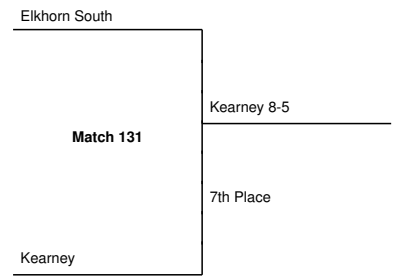

2021 Girls Tennis State Bracket: Class A #1 Doubles

2021 Girls Tennis State Bracket: Class A #2 Doubles

2021 Girls Tennis State Bracket: Class A #1 Singles

2021 Girls Tennis State Bracket: Class A #2 Singles

**2021 Class A Girls Tennis Championship
Final Team Scores**

TEAM	SCORE
Lincoln Pius X	44
Lincoln Southeast	41.5
Lincoln Southwest	37.75
Omaha Marian	37.125
Lincoln East	32.5
Millard North	28.25
Elkhorn South	23
Kearney	20.625
Lincoln North Star	16.5
Millard West	16.25
Omaha Westside	14.5
Papillion-LaVista	12
Fremont	10.25
Columbus	10
Lincoln High	8
Gretna	6
Millard South	6
Grand Island	4
Omaha Bryan	4
Omaha Central	4
Bellevue West	2
Norfolk	2
Bellevue East	0
Lincoln Northeast	0
North Platte	0
Omaha Burke	0
Omaha North	0
Omaha Northwest	0
Omaha South	0
Papillion-LaVista South	0

2021 Girls Tennis State Bracket: Class B #1 Doubles

GICC

Match 125

Elkhorn

Lincoln Christian

Match 126

McCook

Elkhorn 8-2