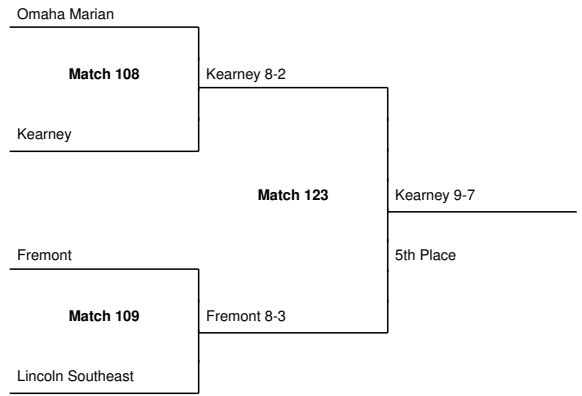

2021 Girls Tennis State Bracket: Class A #1 Doubles

2021 Girls Tennis State Bracket: Class A #2 Doubles

2021 Girls Tennis State Bracket: Class A #1 Singles

2021 Girls Tennis State Bracket: Class A #2 Singles

**2021 Class A Girls Tennis Championship
Final Team Scores**

TEAM	SCORE
Lincoln Pius X	44
Lincoln Southeast	41.5
Lincoln Southwest	37.75
Omaha Marian	37.125
Lincoln East	32.5
Millard North	28.25
Elkhorn South	23
Kearney	20.625
Lincoln North Star	16.5
Millard West	16.25
Omaha Westside	14.5
Papillion-LaVista	12
Fremont	10.25
Columbus	10
Lincoln High	8
Gretna	6
Millard South	6
Grand Island	4
Omaha Bryan	4
Omaha Central	4
Bellevue West	2
Norfolk	2
Bellevue East	0
Lincoln Northeast	0
North Platte	0
Omaha Burke	0
Omaha North	0
Omaha Northwest	0
Omaha South	0
Papillion-LaVista South	0

2021 Girls Tennis State Bracket: Class B #1 Doubles

GICC

Match 125

Elkhorn

Lincoln Christian

Match 126

McCook

Elkhorn 8-2