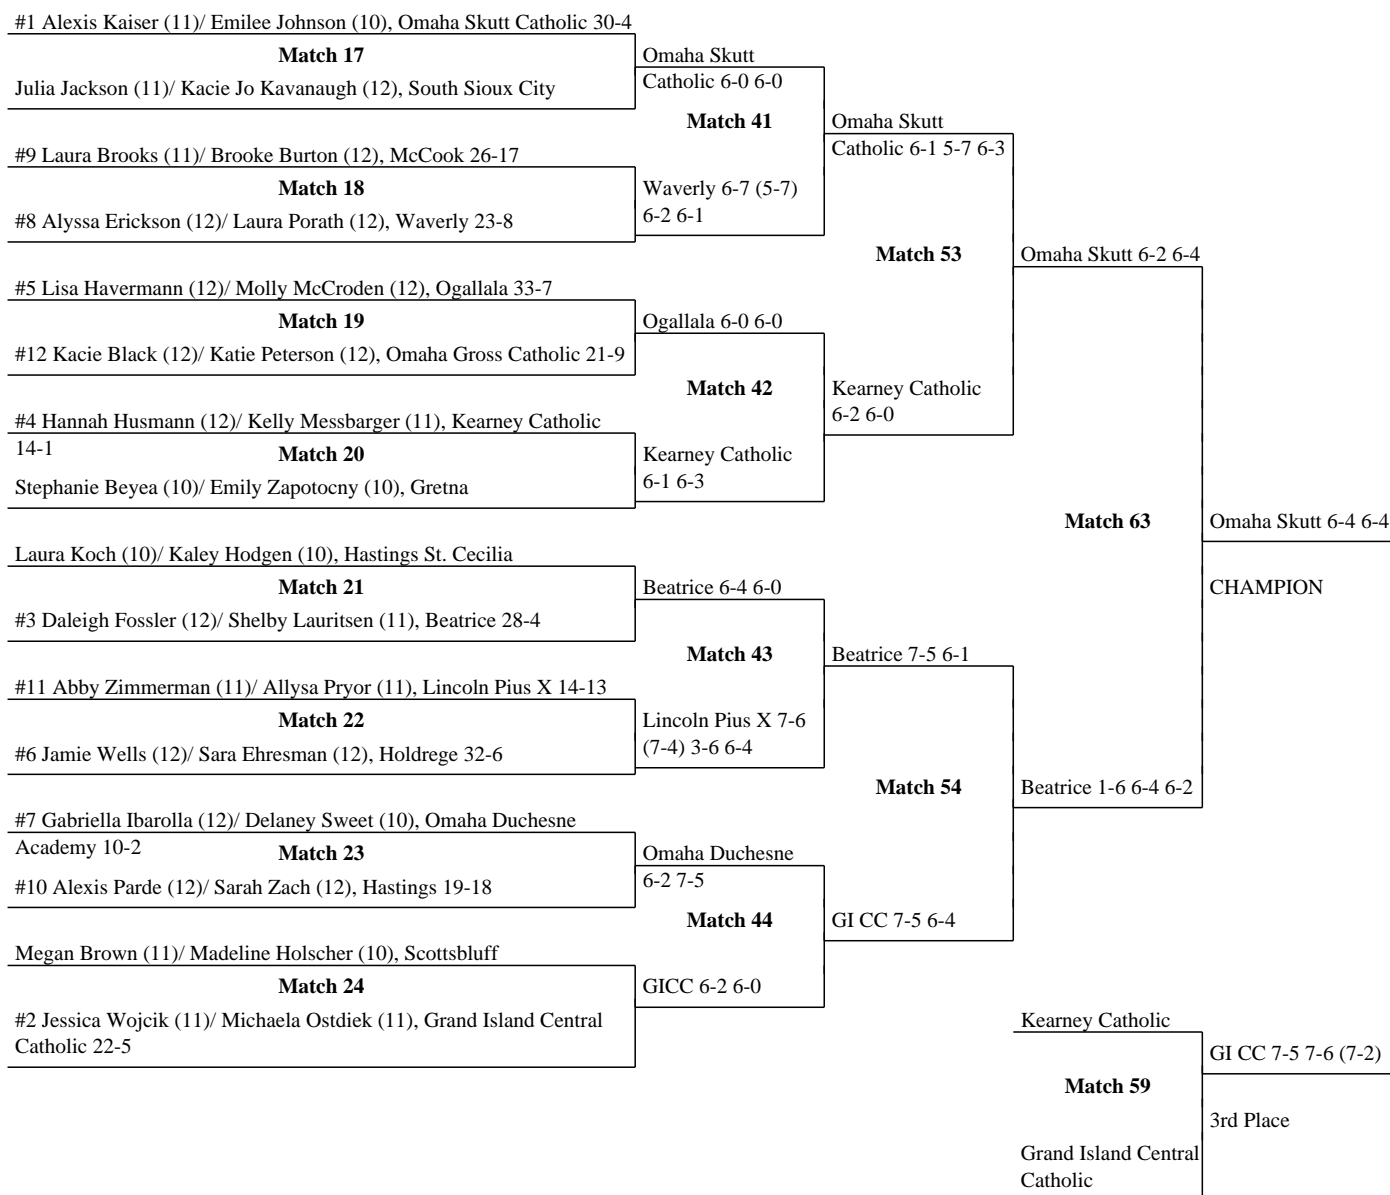

BYE

#2 Kaylyn Neverve (12)/ Tealyn Trimble (11), Kearney 26-1

Lincoln Southwest
Match 112
 Lincoln Southwest
 6-4 6-1
 Papillion-LaVista
 3rd Place

Class A Girls Tennis Team Scores*(as of 05/24/10 at 05:21pm)*

Girls Tennis State Bracket: Class B #1 Singles

Girls Tennis State Bracket: Class B #2 Singles

CHAMPION

3rd Place

Girls Tennis State Bracket: Class B #1 Doubles

Girls Tennis State Bracket: Class B #2 Doubles