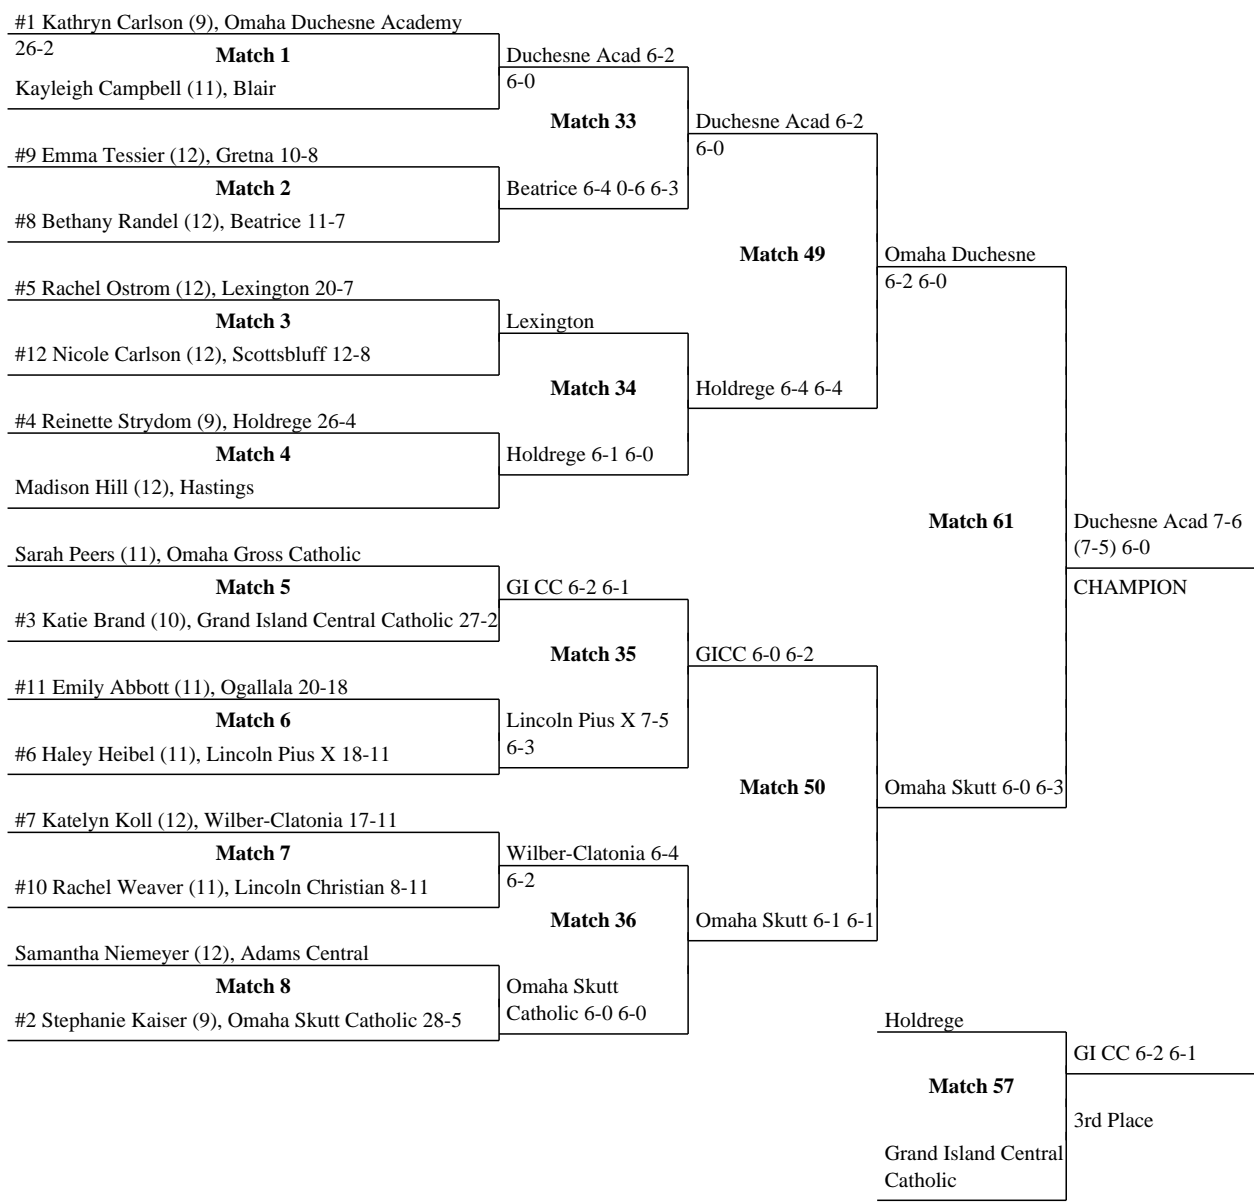

Class A Girls Tennis Team Scores

(as of 05/24/10 at 05:21pm)

TEAM	SCORE
Omaha Marian	54
Lincoln Southwest	36.5
Omaha Westside	34.5
Millard West	30
Millard North	28
Elkhorn	26
Kearney	20
Omaha Central	16
Omaha Burke	16
Lincoln Southeast	14
Lincoln East	14
Papillion-LaVista	12
Papillion-LaVista South	12
Millard South	10
Columbus	8
Fremont	8
Bellevue West	8
North Platte	6
Lincoln Northeast	6
Bellevue East	4
Norfolk	4
Grand Island	2
Omaha Bryan	2
Lincoln North Star	2
Lincoln High	2
Omaha South	0
Omaha North	0
Omaha Benson	0
Omaha Northwest	0

Girls Tennis State Bracket: Class B #1 Singles