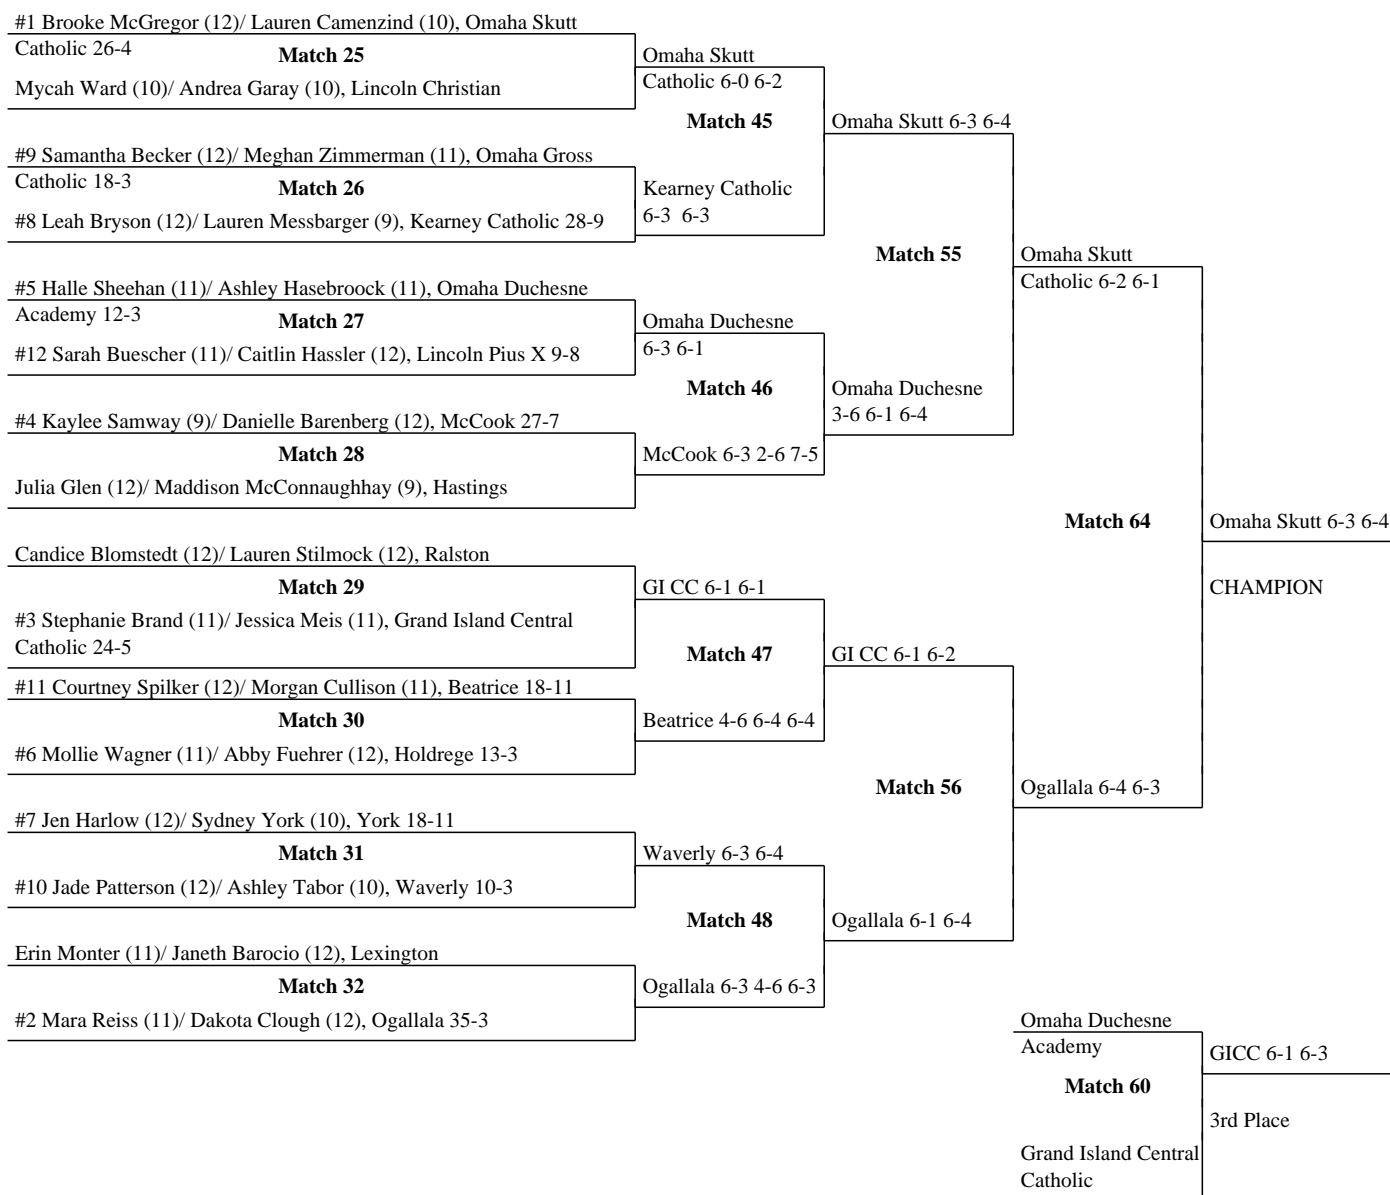

Girls Tennis State Bracket: Class B #1 Singles

Girls Tennis State Bracket: Class B #2 Singles

CHAMPION

3rd Place

Girls Tennis State Bracket: Class B #1 Doubles

Girls Tennis State Bracket: Class B #2 Doubles