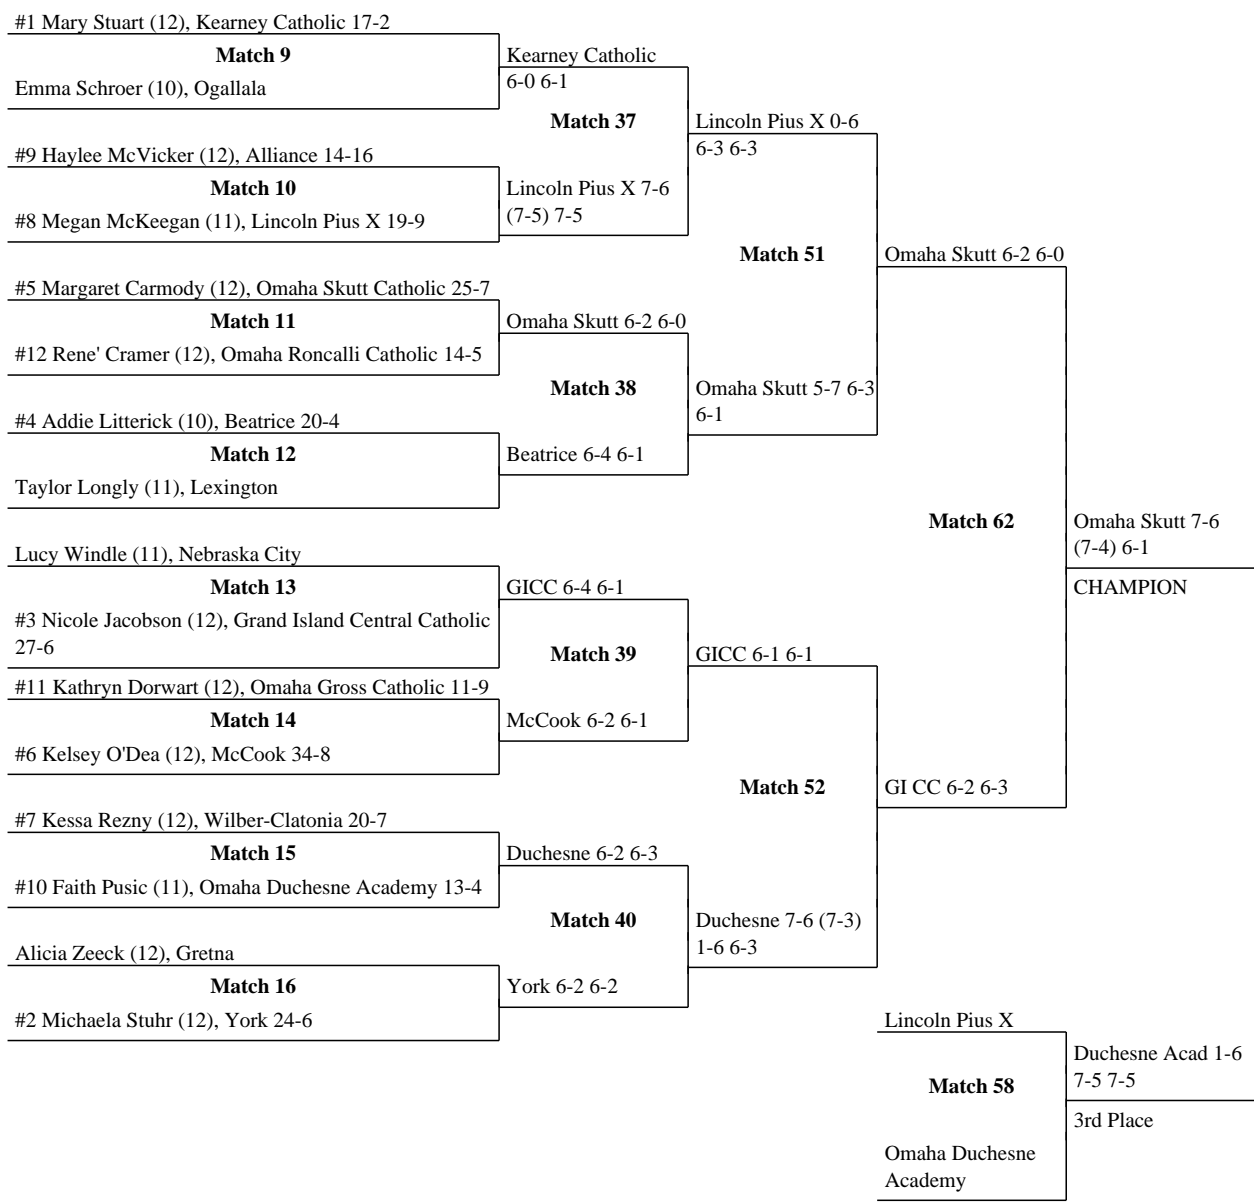

Girls Tennis State Bracket: Class B #2 Singles

CHAMPION

3rd Place