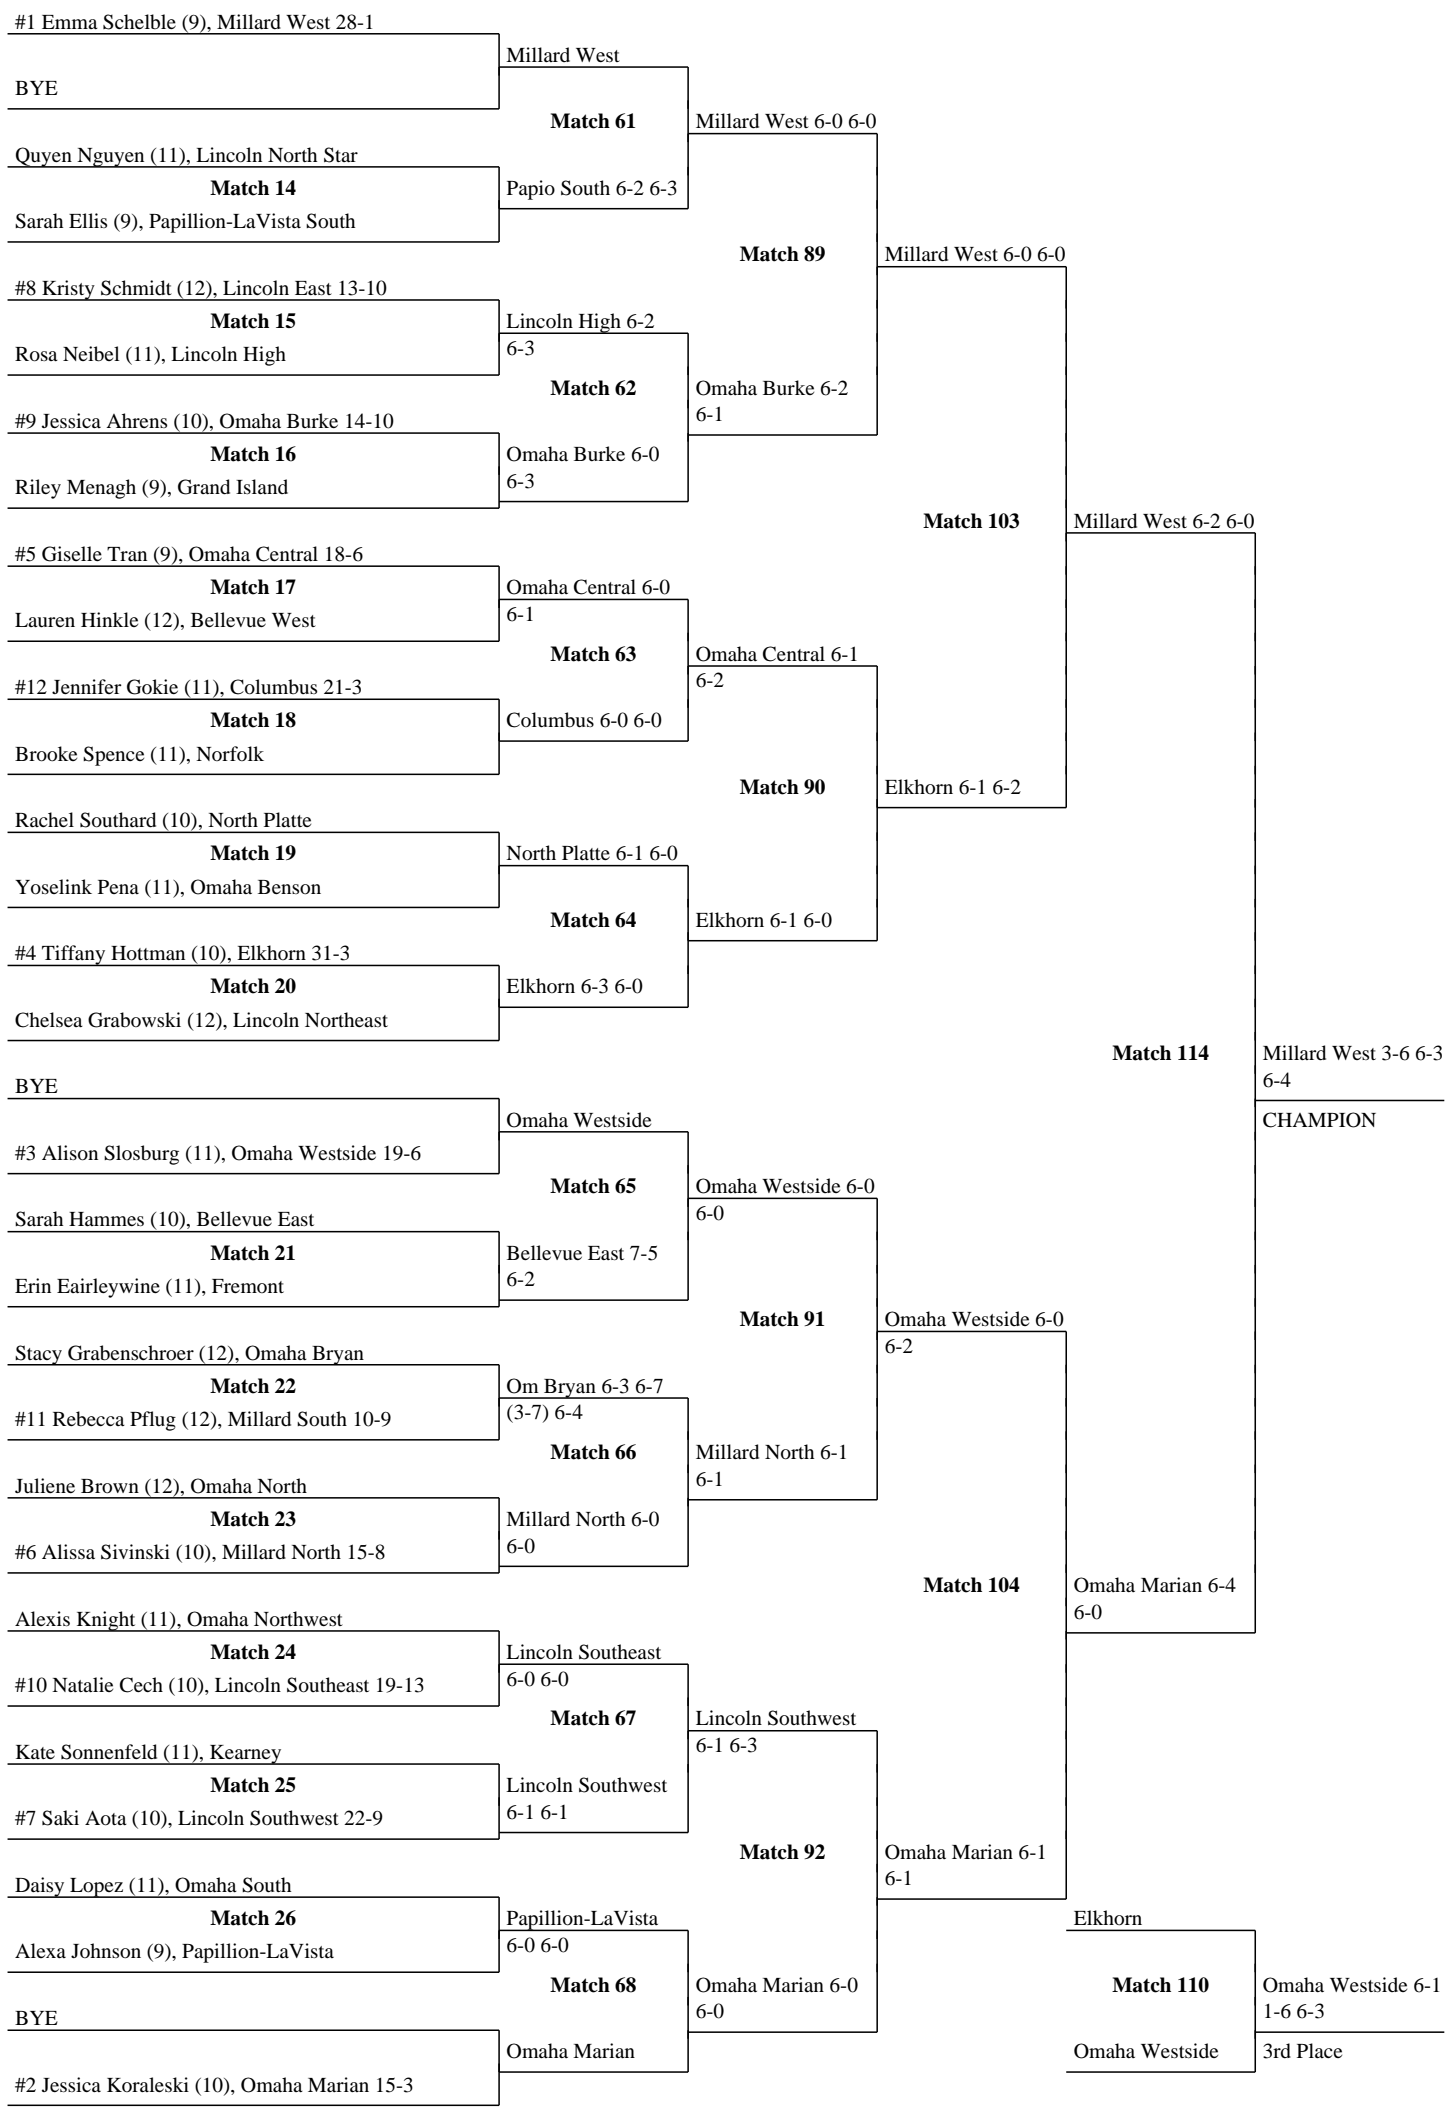

Girls Tennis State Bracket: Class A #1 Singles

Girls Tennis State Bracket: Class A #2 Singles

Girls Tennis State Bracket: Class A #1 Doubles

| | | | | | | | |
|---|-------------------------------|------------------|----------------------------------|-------------------|--------------------------------|------------------|------------------------------|
| #1 Breanna Keller (12)/ Lauren Keller (12), Omaha Westside 23-2 | Omaha Westside | Match 69 | Omaha Westside 6-2 6-0 | Match 93 | Omaha Westside 6-2 6-2 | | |
| BYE | | | | | | | |
| Shaylea Valentine (11)/ Grace Martin (10), Omaha South | Bellevue West 6-1 | | | | | | |
| #8 Stephanie Irvin (11)/ Lauren Kolb (12), Papillion-LaVista 23-13 | Papillion-LaVista 6-0 6-3 | Match 70 | Omaha Burke 7-6 (7-3) 3-6 6-4 | | | | |
| Cathryn Ellis (12)/ Lauren Poulicek (10), Papillion-LaVista South | | | | | | | |
| #9 Tess Bigando (11)/ Alia Noetzel (10), Omaha Burke 15-12 | Omaha Burke 6-2 6-3 | Match 29 | | | | | |
| Anna Venditte (12)/ Allison Brock (9), Omaha Central | | | | | | | |
| #5 Elizabeth Ternent (10)/ Katherine Ternent (10), Millard North 14-4 | Millard North 6-1 6-0 | Match 30 | | | | Match 105 | Omaha Westside 6-1 6-1 |
| Bailey Patsios (12)/ Megan Richardson (11), Grand Island | | | | | | | |
| #12 Karissa Jobman (12)/ Robin Strominger (12), Millard South 9-8 | Millard South 6-2 7-5 | Match 31 | | | | | |
| Staci Barton (11)/ Becky Svatora (11), Columbus | | | | | | | |
| Mckenzie Ferguson (10)/ Kelsey Schoenleber (10), Lincoln Northeast | Lincoln Northeast 6-4 7-5 | Match 32 | | Match 94 | Millard North 6-4 7-6 (7-5) | | |
| Kelsey Callaghan (12)/ Tessa Hlavaty (11), North Platte | | | | | | | |
| #4 Candace Green (12)/ Dominique Kropp (12), Kearney 11-1 | Kearney 6-1 6-0 | Match 33 | | | | | |
| Danielle Nelson (11)/ Janet Nguyen (12), Omaha Bryan | | | | | | | |
| BYE | | Match 73 | Lincoln Southwest 6-0 6-1 | | | | |
| #3 Kylie Klockenga (12)/ Alexis Bartek (12), Lincoln Southwest 20-3 | Lincoln Southwest | | | | | | |
| Emily Cook (12)/ Matilda Marstorp (12), Bellevue East | Fremont 6-1 6-0 | | | | | | |
| Megan Robertson (12)/ Jessye Johnson (12), Fremont | | Match 95 | Lincoln Southwest 6-4 6-2 | | | | |
| Eve Dimagno (11)/ Lindsey Keller (10), Lincoln High | Lincoln East 6-1 6-1 | | | | | | |
| #11 Hannah Barnes (11)/ McKenzie Roehrs (10), Lincoln East 17-11 | Elkhorn 6-4 7-6 (7-4) | Match 74 | | | | | |
| Hanna Grandgenett (11)/ Tia Vanderpool (11), Omaha Benson | | | | | | | |
| #6 Katie Broekemeier (11)/ Emily Fink (9), Elkhorn 28-6 | Elkhorn 6-1 6-0 | Match 106 | | | | | |
| Christina McNeal (12)/ Ilene Bonacci (12), Omaha North | Millard West 6-0 6-0 | | | | | | |
| #10 Dayna Cohen (12)/ Meredith Starr (11), Millard West 11-9 | Lincoln Southeast 5-7 6-4 6-3 | | | | | | |
| Kaitlyn Studnicka (12)/ Tara Scott (12), Lincoln North Star | Lincoln Southeast 6-2 6-0 | Match 75 | | Match 96 | Omaha Marian 6-1 6-1 | | |
| #7 Kaleigh Hansen (12)/ Danielle Kostal (9), Lincoln Southeast 20-14 | | | | | | | |
| Amanda Larson (11)/ Allison Praeuner (11), Norfolk | Norfolk 6-3 6-3 | Match 39 | | | | | |
| Rebecca Johnston (12)/ Emily Smith (11), Omaha Northwest | | | | | | | |
| BYE | | Match 76 | Omaha Marian 6-0 6-0 | | | Match 111 | Lincoln Southwest 6-1 6-3 |
| #2 Kara Schuele (11)/ Katherine Nelsen (9), Omaha Marian 16-3 | Omaha Marian | | | | | | |
| | | | | Lincoln Southwest | 3rd Place | | |