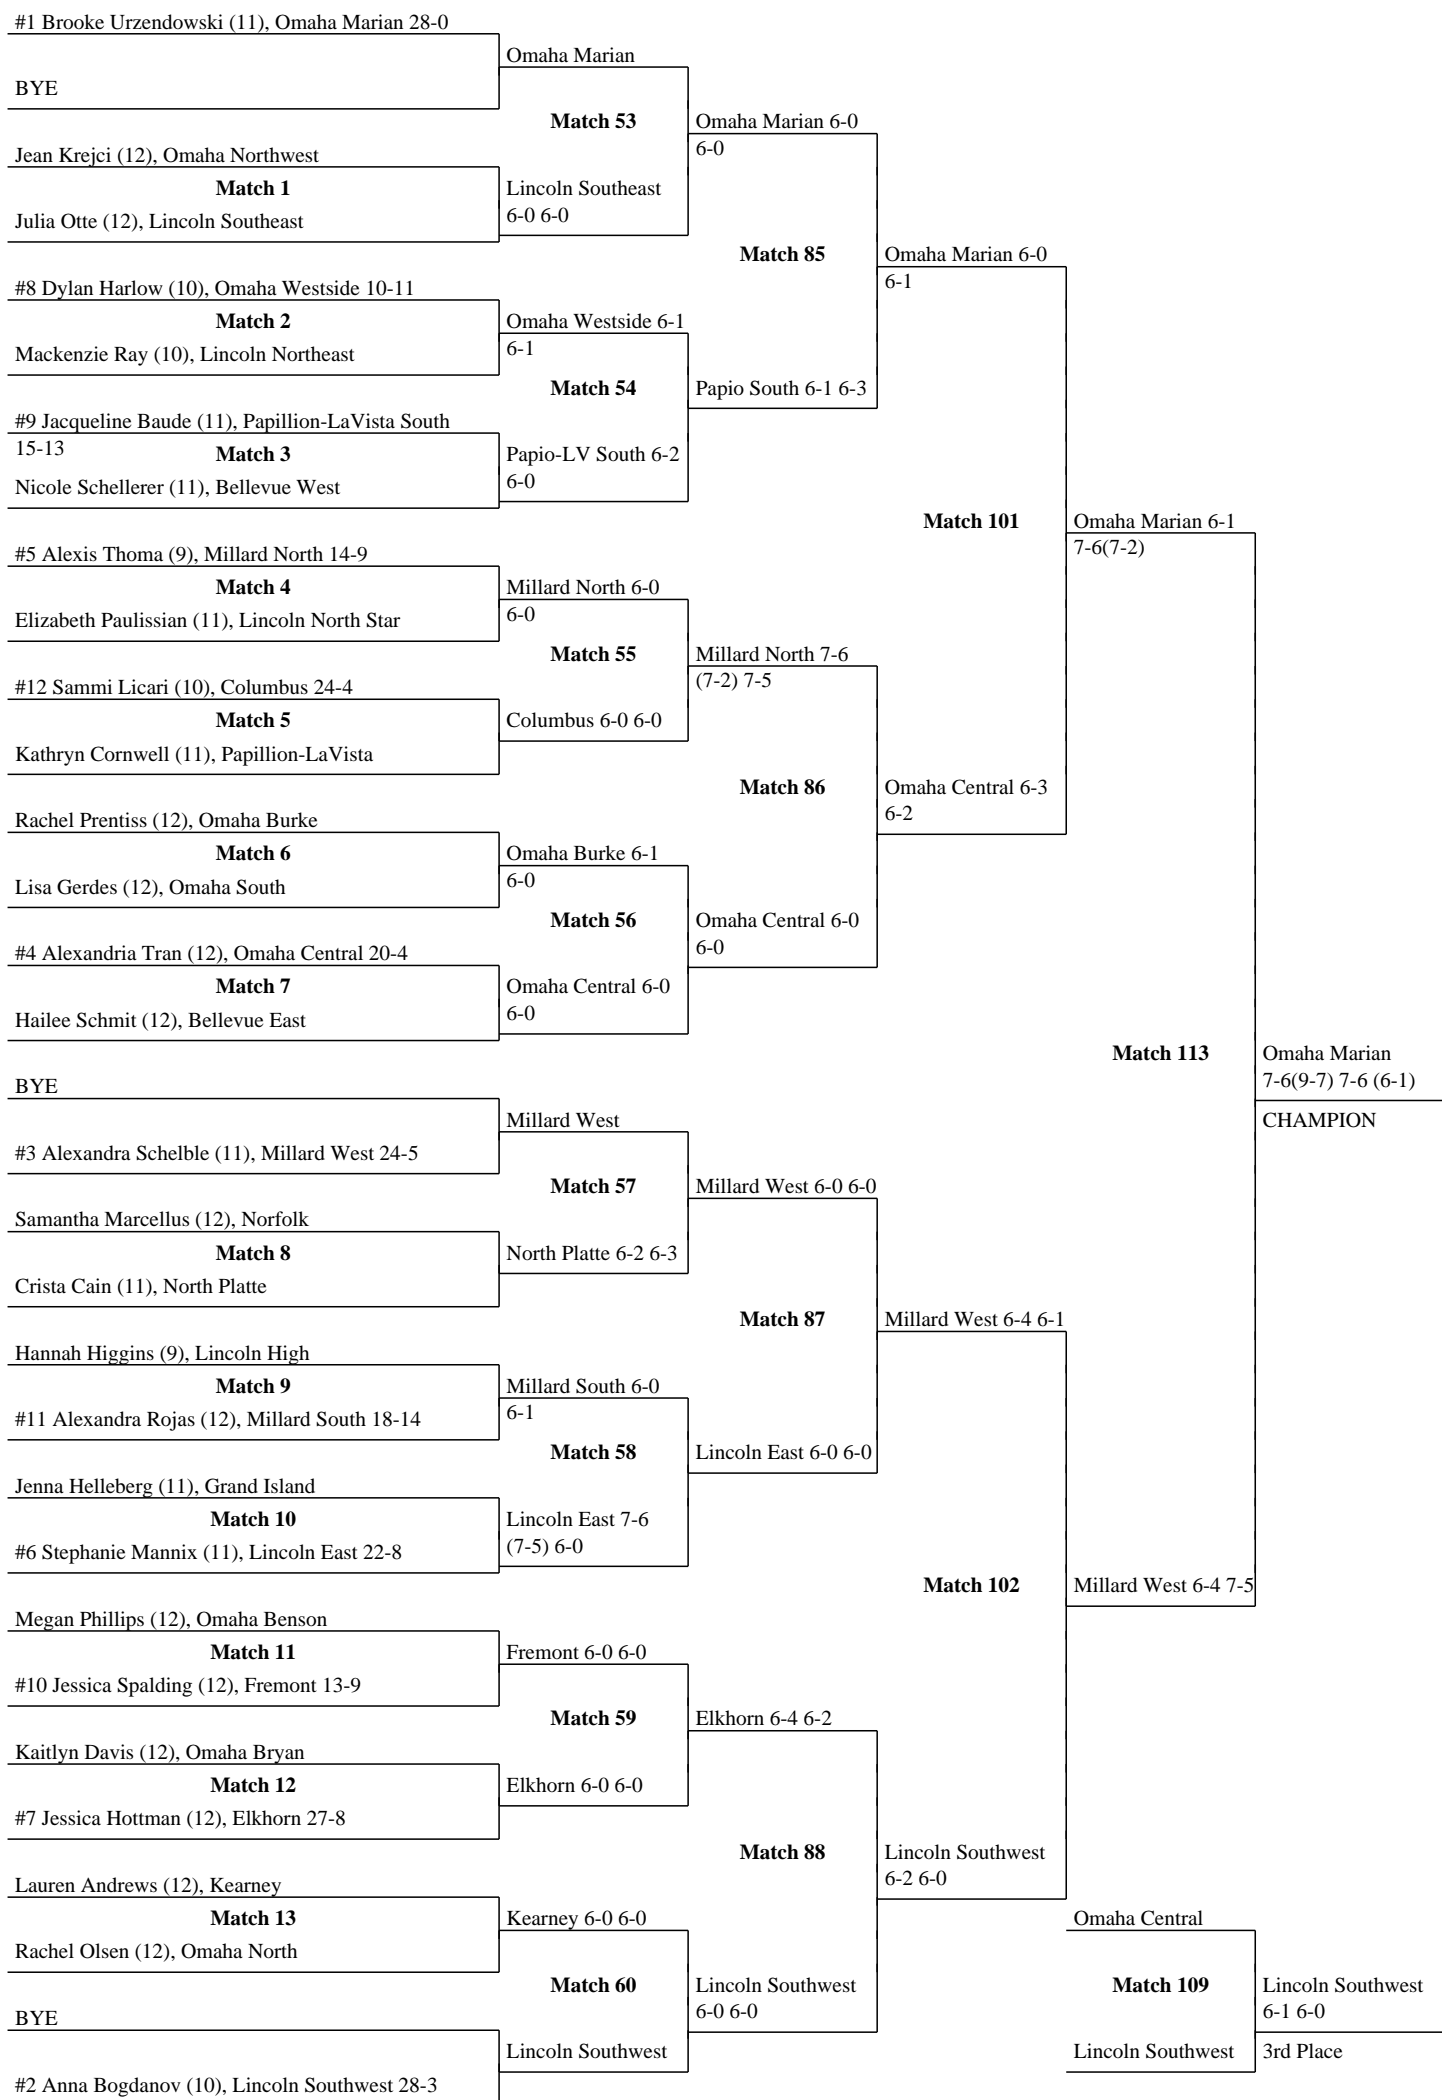

Girls Tennis State Bracket: Class A #1 Singles

Girls Tennis State Bracket: Class A #2 Singles

Girls Tennis State Bracket: Class A #1 Doubles

| | | | | | | | |
|---|-------------------------------|------------------|----------------------------------|-------------------|--------------------------------|------------------|------------------------------|
| #1 Breanna Keller (12)/ Lauren Keller (12), Omaha Westside 23-2 | Omaha Westside | Match 69 | Omaha Westside 6-2 6-0 | Match 93 | Omaha Westside 6-2 6-2 | | |
| BYE | | | | | | | |
| Shaylea Valentine (11)/ Grace Martin (10), Omaha South | Bellevue West 6-1 | | | | | | |
| #8 Stephanie Irvin (11)/ Lauren Kolb (12), Papillion-LaVista 23-13 | Papillion-LaVista 6-0 6-3 | Match 70 | Omaha Burke 7-6 (7-3) 3-6 6-4 | | | | |
| Cathryn Ellis (12)/ Lauren Poulicek (10), Papillion-LaVista South | | | | | | | |
| #9 Tess Bigando (11)/ Alia Noetzel (10), Omaha Burke 15-12 | Omaha Burke 6-2 6-3 | Match 29 | | | | | |
| Anna Venditte (12)/ Allison Brock (9), Omaha Central | | | | | | | |
| #5 Elizabeth Ternent (10)/ Katherine Ternent (10), Millard North 14-4 | Millard North 6-1 6-0 | Match 30 | | | | Match 105 | Omaha Westside 6-1 6-1 |
| Bailey Patsios (12)/ Megan Richardson (11), Grand Island | | | | | | | |
| #12 Karissa Jobman (12)/ Robin Strominger (12), Millard South 9-8 | Millard South 6-2 7-5 | Match 31 | | | | | |
| Staci Barton (11)/ Becky Svatora (11), Columbus | | | | | | | |
| Mckenzie Ferguson (10)/ Kelsey Schoenleber (10), Lincoln Northeast | Lincoln Northeast 6-4 7-5 | Match 32 | | Match 94 | Millard North 6-4 7-6 (7-5) | | |
| Kelsey Callaghan (12)/ Tessa Hlavaty (11), North Platte | | | | | | | |
| #4 Candace Green (12)/ Dominique Kropp (12), Kearney 11-1 | Kearney 6-1 6-0 | Match 33 | | | | | |
| Danielle Nelson (11)/ Janet Nguyen (12), Omaha Bryan | | | | | | | |
| BYE | | Match 73 | Lincoln Southwest 6-0 6-1 | | | | |
| #3 Kylie Klockenga (12)/ Alexis Bartek (12), Lincoln Southwest 20-3 | Lincoln Southwest | | | | | | |
| Emily Cook (12)/ Matilda Marstorp (12), Bellevue East | Fremont 6-1 6-0 | | | | | | |
| Megan Robertson (12)/ Jessye Johnson (12), Fremont | | Match 95 | Lincoln Southwest 6-4 6-2 | | | | |
| Eve Dimagno (11)/ Lindsey Keller (10), Lincoln High | Lincoln East 6-1 6-1 | | | | | | |
| #11 Hannah Barnes (11)/ McKenzie Roehrs (10), Lincoln East 17-11 | Elkhorn 6-4 7-6 (7-4) | Match 74 | | | | | |
| Hanna Grandgenett (11)/ Tia Vanderpool (11), Omaha Benson | | | | | | | |
| #6 Katie Broekemeier (11)/ Emily Fink (9), Elkhorn 28-6 | Elkhorn 6-1 6-0 | Match 106 | | | | | |
| Christina McNeal (12)/ Ilene Bonacci (12), Omaha North | Millard West 6-0 6-0 | | | | | | |
| #10 Dayna Cohen (12)/ Meredith Starr (11), Millard West 11-9 | Lincoln Southeast 5-7 6-4 6-3 | | | | | | |
| Kaitlyn Studnicka (12)/ Tara Scott (12), Lincoln North Star | Lincoln Southeast 6-2 6-0 | Match 75 | | Match 96 | Omaha Marian 6-1 6-1 | | |
| #7 Kaleigh Hansen (12)/ Danielle Kostal (9), Lincoln Southeast 20-14 | | | | | | | |
| Amanda Larson (11)/ Allison Praeuner (11), Norfolk | Norfolk 6-3 6-3 | Match 39 | | | | | |
| Rebecca Johnston (12)/ Emily Smith (11), Omaha Northwest | | | | | | | |
| BYE | | Match 76 | Omaha Marian 6-0 6-0 | | | Match 111 | Lincoln Southwest 6-1 6-3 |
| #2 Kara Schuele (11)/ Katherine Nelsen (9), Omaha Marian 16-3 | Omaha Marian | | | | | | |
| | | | | Lincoln Southwest | 3rd Place | | |