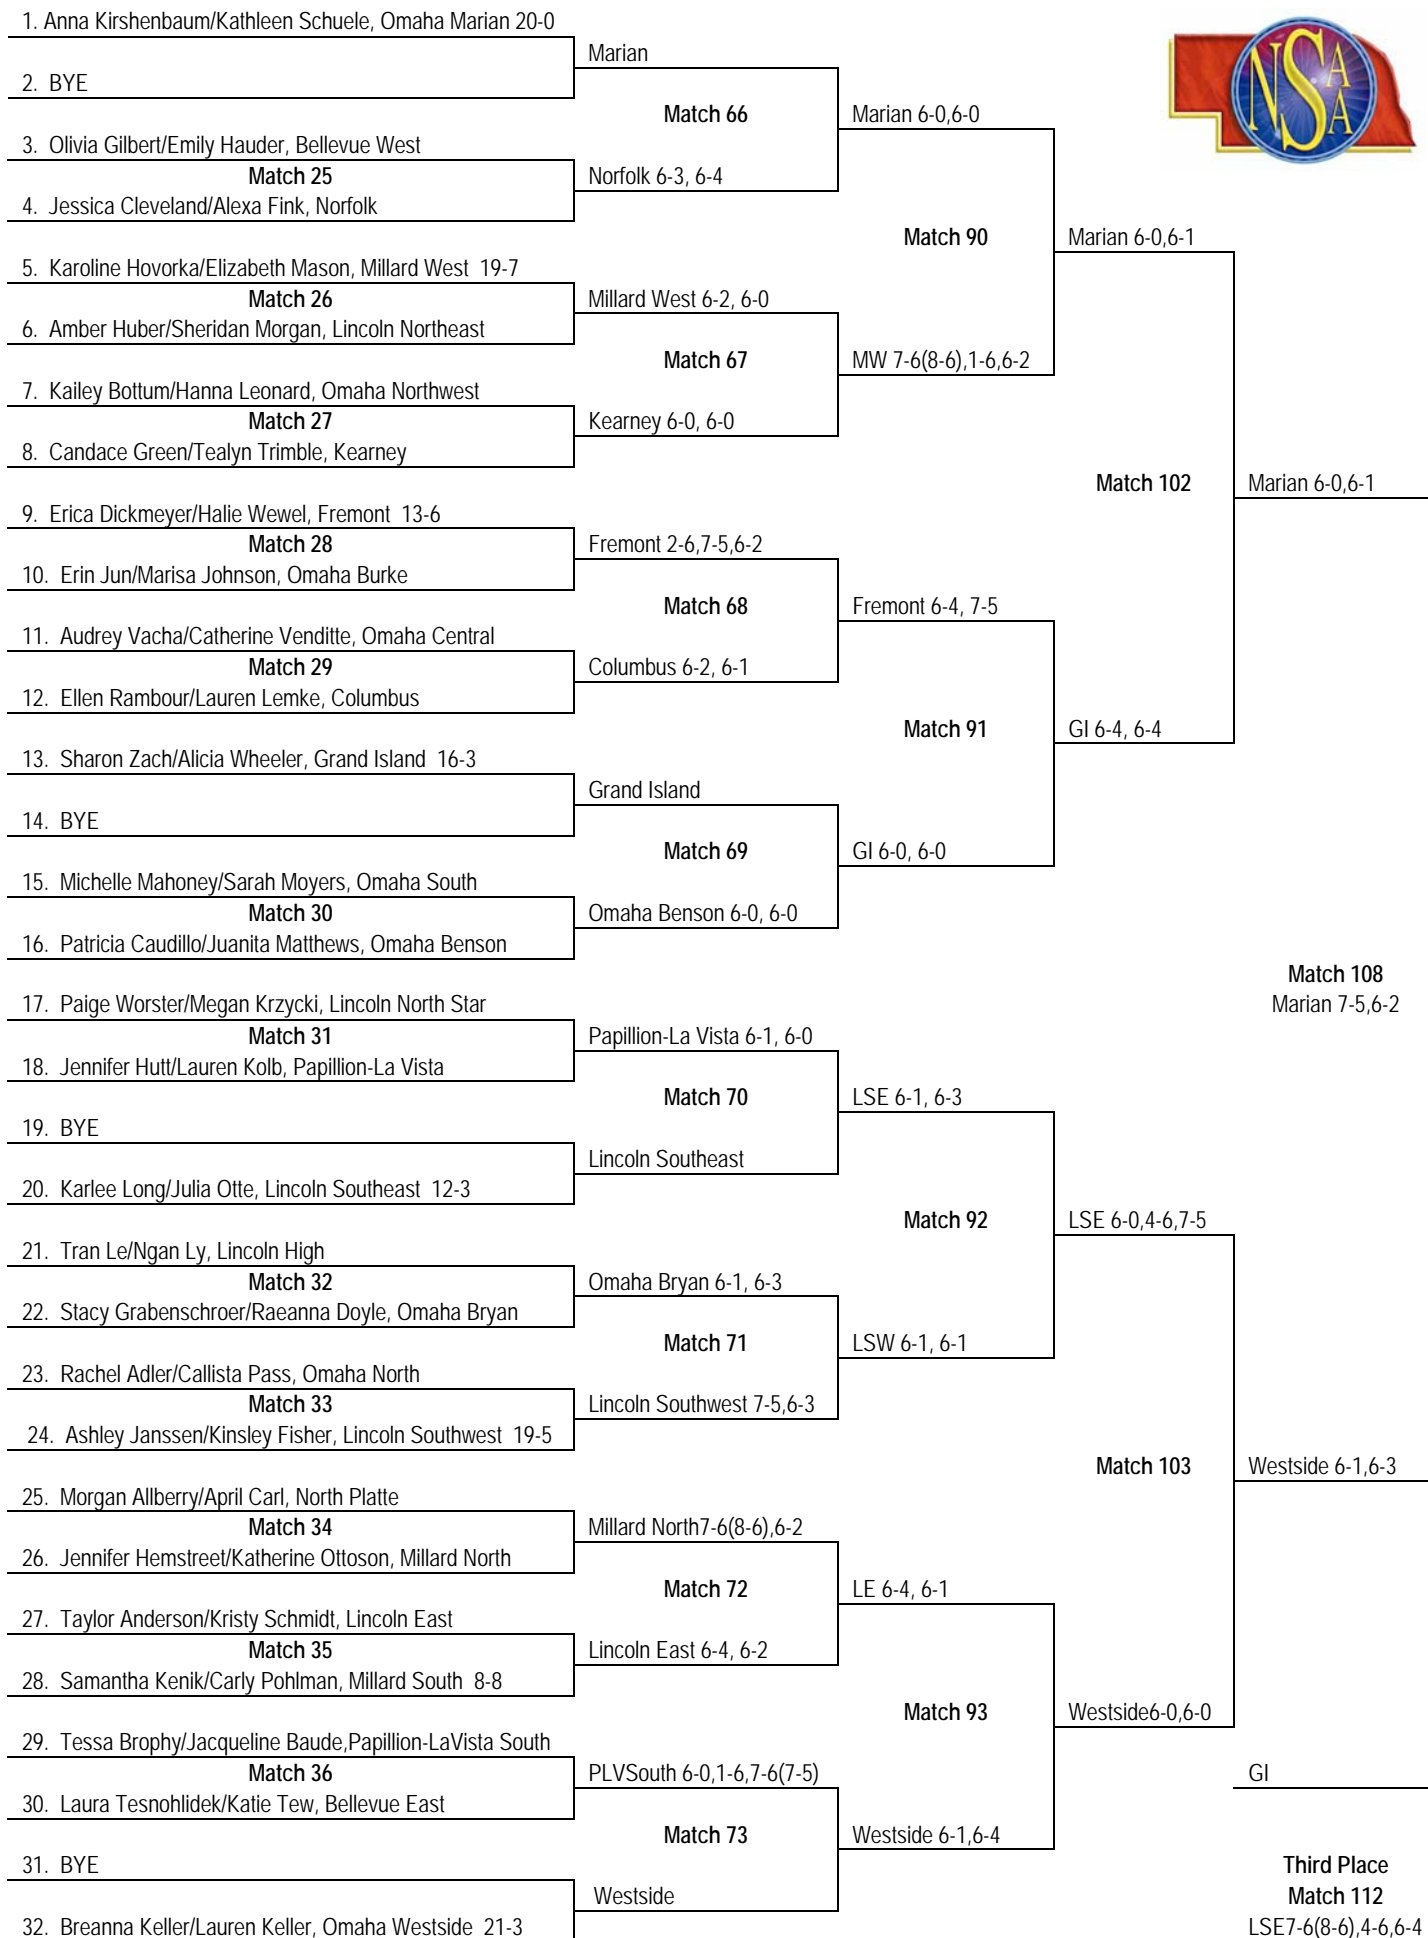

NSAA Girls State Tennis Class A #1 Doubles