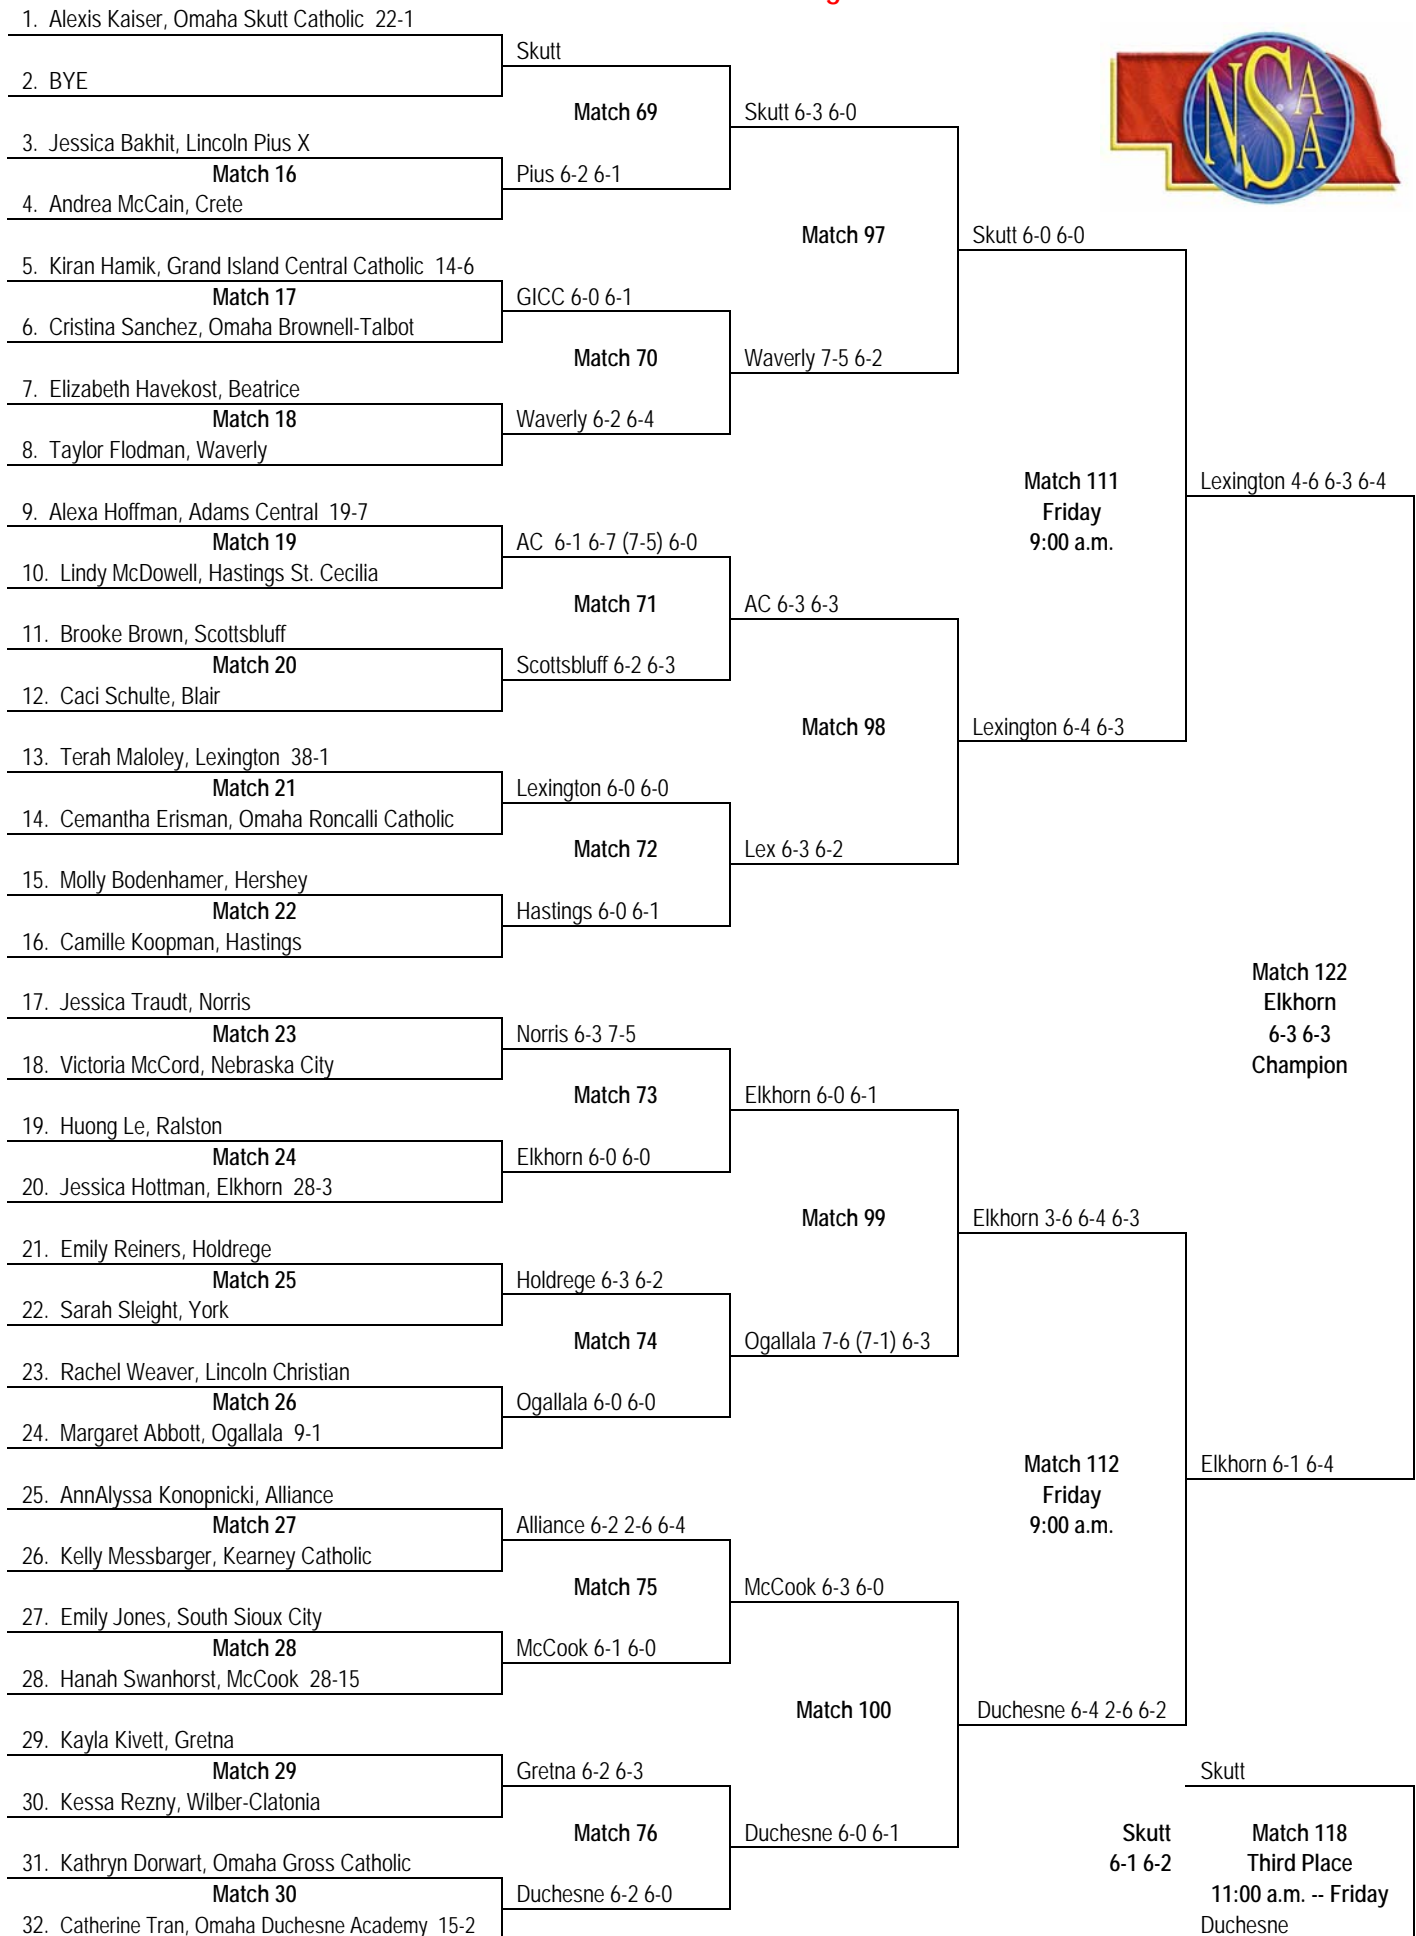

Class B #2 Singles