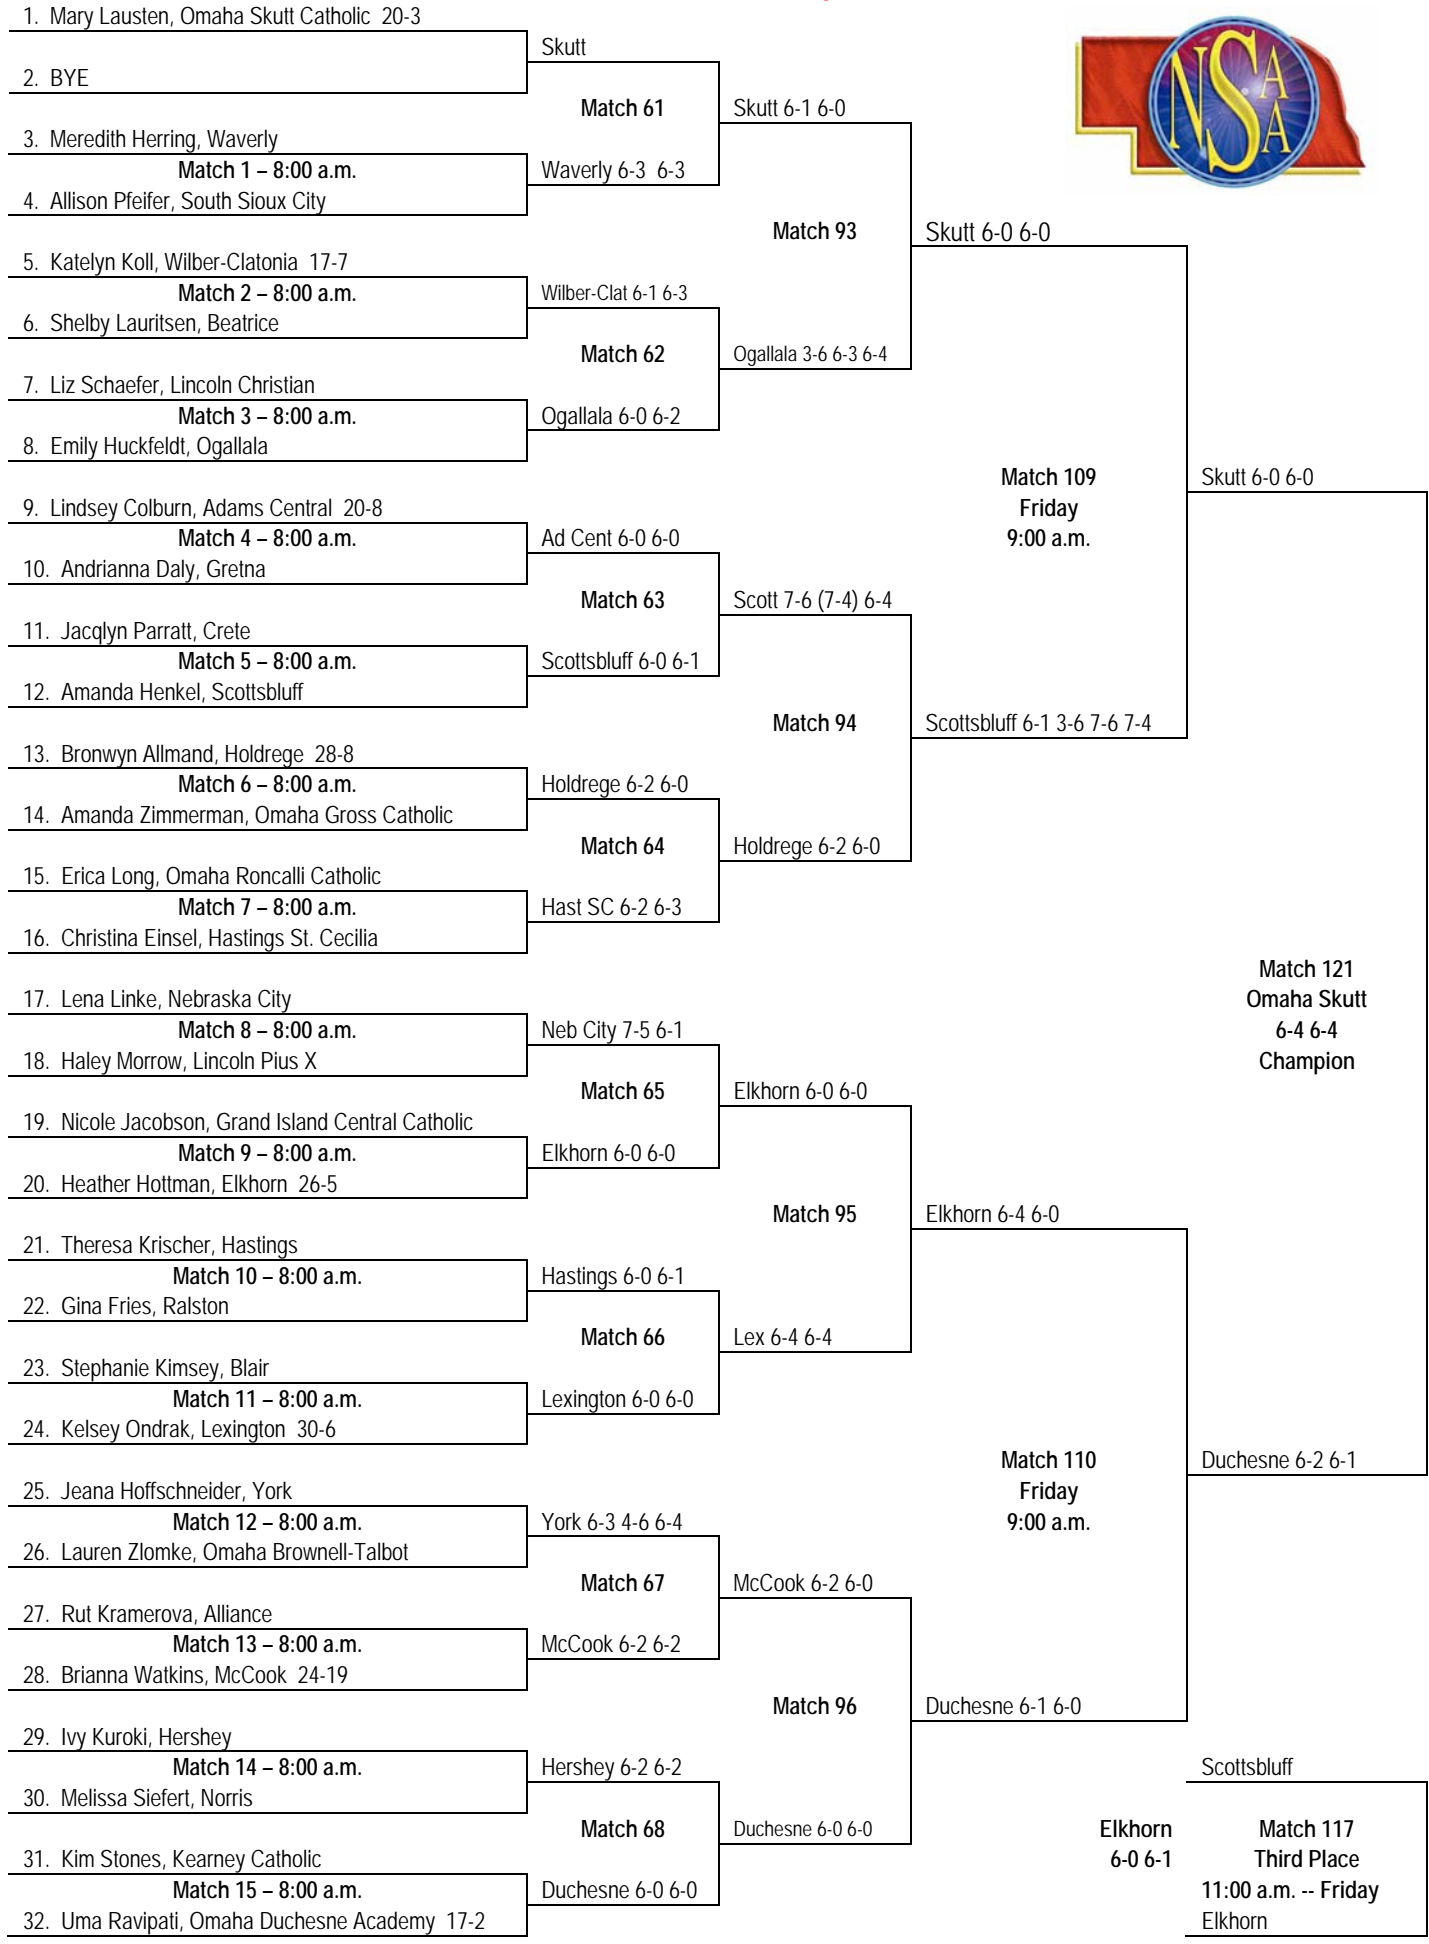

NSAA Girls State Tennis Team Scores

CLASS A	FINAL TEAM SCORES
OMAHA MARIAN	52
OMAHA WESTSIDE	38.5
MILLARD WEST	31
GRAND ISLAND	28
MILLARD NORTH	26.5
LINCOLN SOUTHWEST	22
FREMONT	22
LINCOLN EAST	18
LINCOLN SOUTHEAST	17
BELLEVUE WEST	12
KEARNEY	12
OMAHA BURKE	12
OMAHA CENTRAL	12
COLUMBUS	10
NORTH PLATTE	10
PAPILLION-LA VISTA SOUTH	10
NORFOLK	8
BELLEVUE EAST	6
LINCOLN NORTHEAST	6
OMAHA BENSON	6
PAPILLION-LA VISTA	6
OMAHA BRYAN	4
LINCOLN NORTH STAR	2
MILLARD SOUTH	2
OMAHA NORTH	2
LINCOLN HIGH	0
OMAHA NORTHWEST	0
OMAHA SOUTH	0

Class B #1 Singles