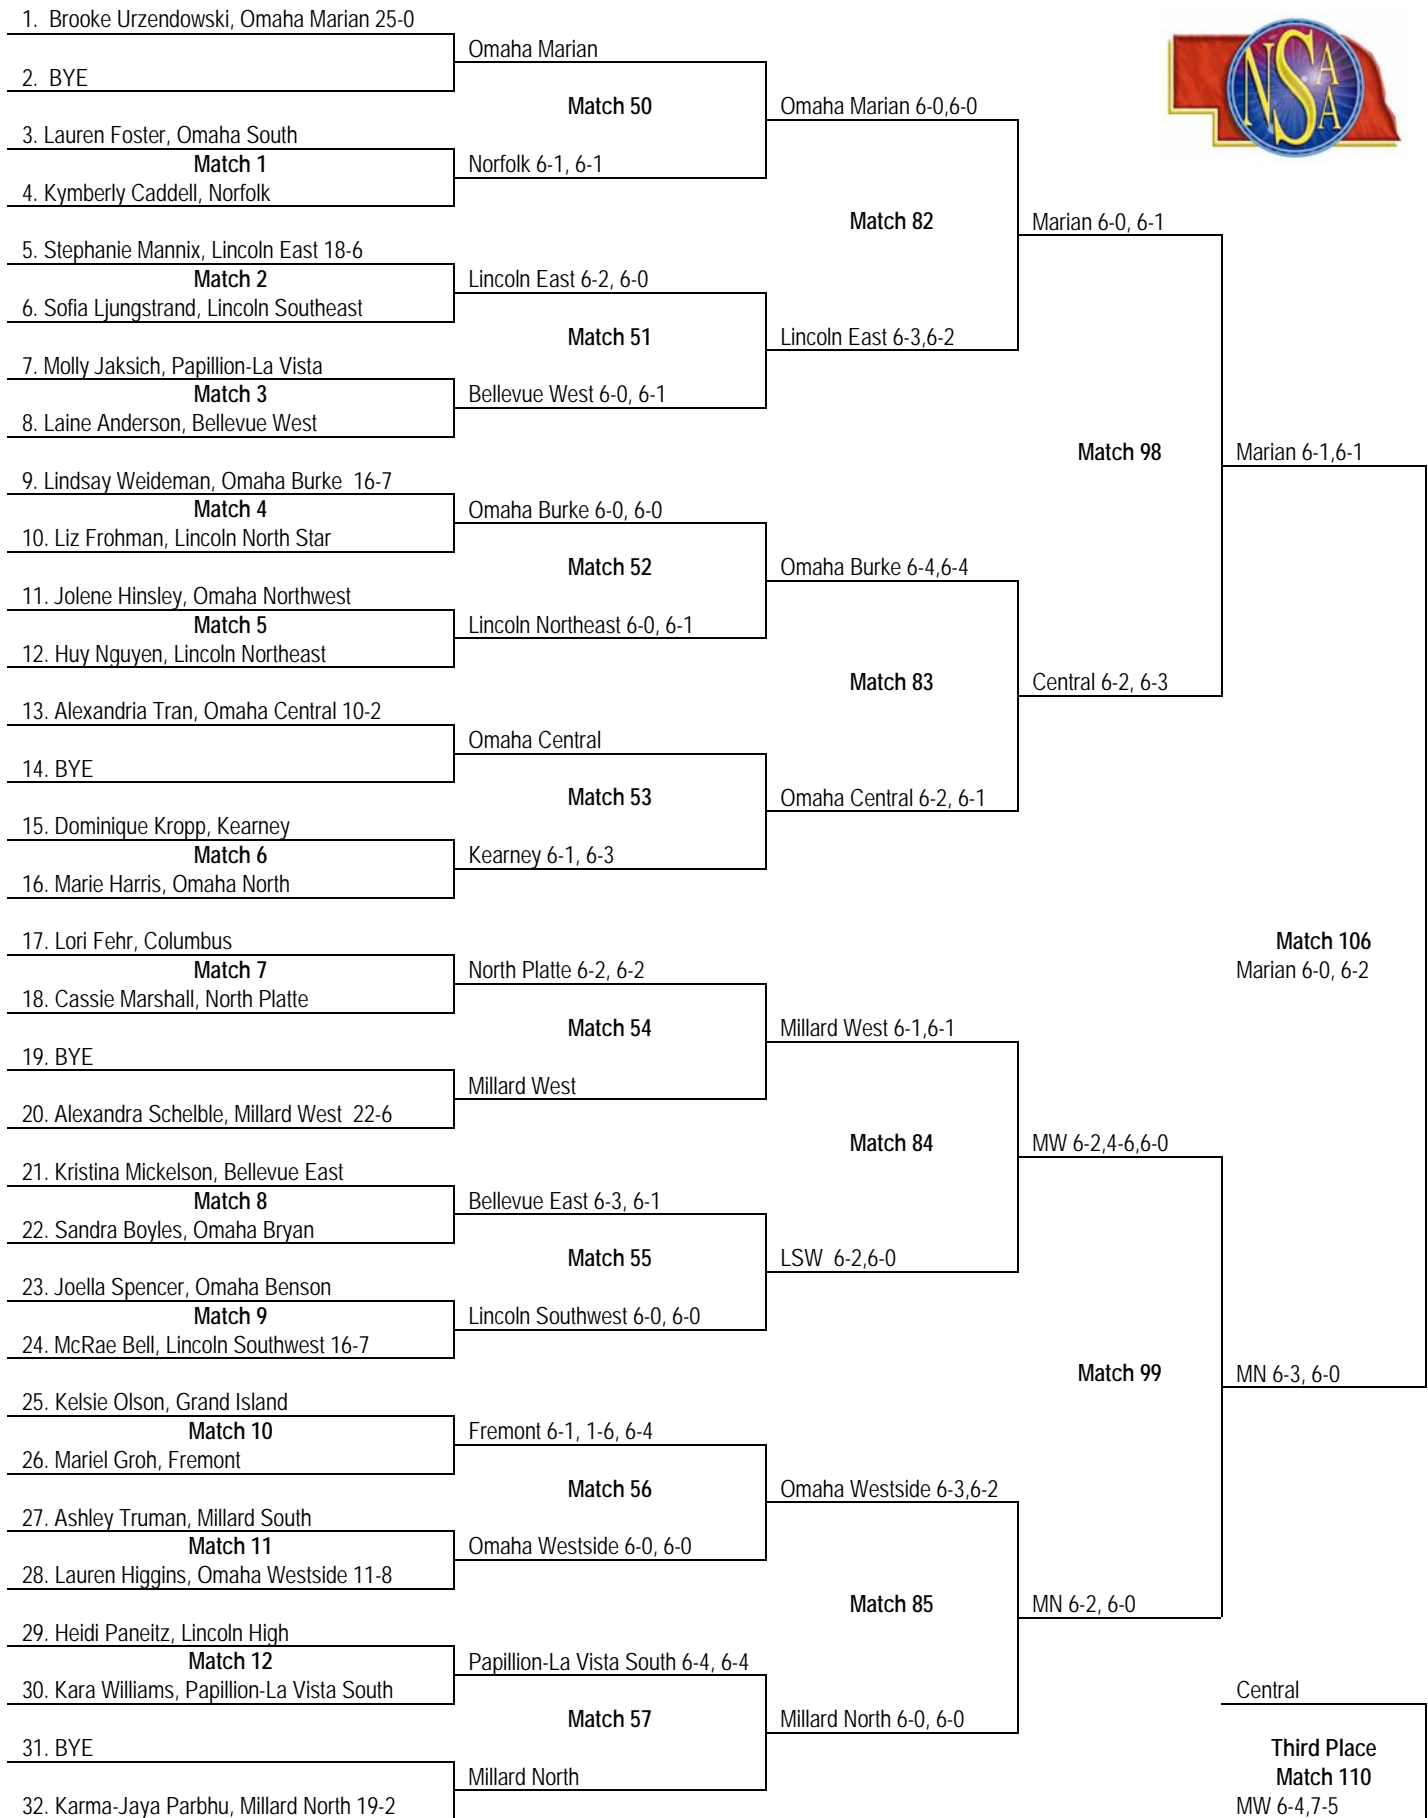

## NSAA Girls State Tennis Class A #2 Singles

1. Michaela Burroughs, Millard North 18-3	Millard North				
2. BYE		<b>Match 58</b>	MillardNorth 6-0,6-0		
3. Riley Wilson, Kearney		<b>Match 13</b>	Kearney 6-0, 6-0		
4. Jillian Jacobsen, Omaha Northwest		<b>Match 86</b>	MN 6-1, 6-2		
5. Caitlin Christy, Bellevue West 13-6		<b>Match 14</b>	Bellevue West 6-0, 6-0		
6. Micaela Pacheco Ceballos, Lincoln High		<b>Match 59</b>	BellevueWest6-0,6-0		
7. Erika Koenig, Omaha Central		<b>Match 15</b>	Lincoln Southeast 6-3, 6-3		
8. Kaleigh Hansen, Lincoln Southeast		<b>Match 100</b>	GI 2-6,7-6(7-5),6-4		
9. Brigitte Root, Grand Island 19-2		<b>Match 16</b>	Grand Island 6-0, 6-0		
10. Madeline Sellers, Papillion-La Vista		<b>Match 60</b>	Grand Island6-0,6-1		
11. Kimberly Bredfeldt, Omaha Burke		<b>Match 17</b>	Lincoln East 6-0, 6-0		
12. Stephanie Lee, Lincoln East		<b>Match 87</b>	GI 7-6(10-8),6-4		
13. MaryPat Beaufait, Omaha Marian 18-3					
14. BYE	Omaha Marian	<b>Match 61</b>	OmahaMarian6-1,6-3		
15. Ariel Kousgaard, Papillion-La Vista South		<b>Match 18</b>	Lincoln Northeast 6-0, 6-0		
16. Andrea Dier, Lincoln Northeast					
17. Ellen Clinch, Lincoln Southwest		<b>Match 19</b>	Lincoln Southwest 6-0,6-0 default		<b>Match 107</b>
18. Lisa Gerdes, Omaha South		<b>Match 62</b>	Westside 6-2,6-2		GI 6-2, 6-4
19. BYE	Omaha Westside				
20. Alison Slosburg, Omaha Westside 18-4		<b>Match 88</b>	Westside 6-0,6-0		
21. Alexandra Cook, Millard South		<b>Match 20</b>	Bellevue East 6-0, 6-0		
22. Jasmine Dehghan-Dusch, Bellevue East		<b>Match 63</b>	North Platte 6-0,6-2		
23. Katelyn Olenich, Norfolk		<b>Match 21</b>	North Platte 6-2, 6-4		
24. Micah Goodwin, North Platte 23-7		<b>Match 101</b>	Westside 6-0,6-0		
25. Caitlin Walters, Lincoln North Star		<b>Match 22</b>	Lincoln North Star 6-1, 6-2		
26. Danielle Nelson, Omaha Bryan		<b>Match 64</b>	Columbus 6-1,6-1		
27. Mallory Iseminger, Fremont		<b>Match 23</b>	Columbus 6-2, 6-2		
28. Ashley Meyers, Columbus 12-5		<b>Match 89</b>	MW 6-4,5-7,7-5		
29. Kylin Pass, Omaha North		<b>Match 24</b>	Omaha North 6-0, 6-1		
30. Noelle McCann, Omaha Benson		<b>Match 65</b>	Mill West 7-6(7-2),6-0		MN 6-1, 6-1
31. BYE	Millard West				
32. Diana Dobey, Millard West 18-10					<b>Third Place</b>
					<b>Match 111</b>
					MW