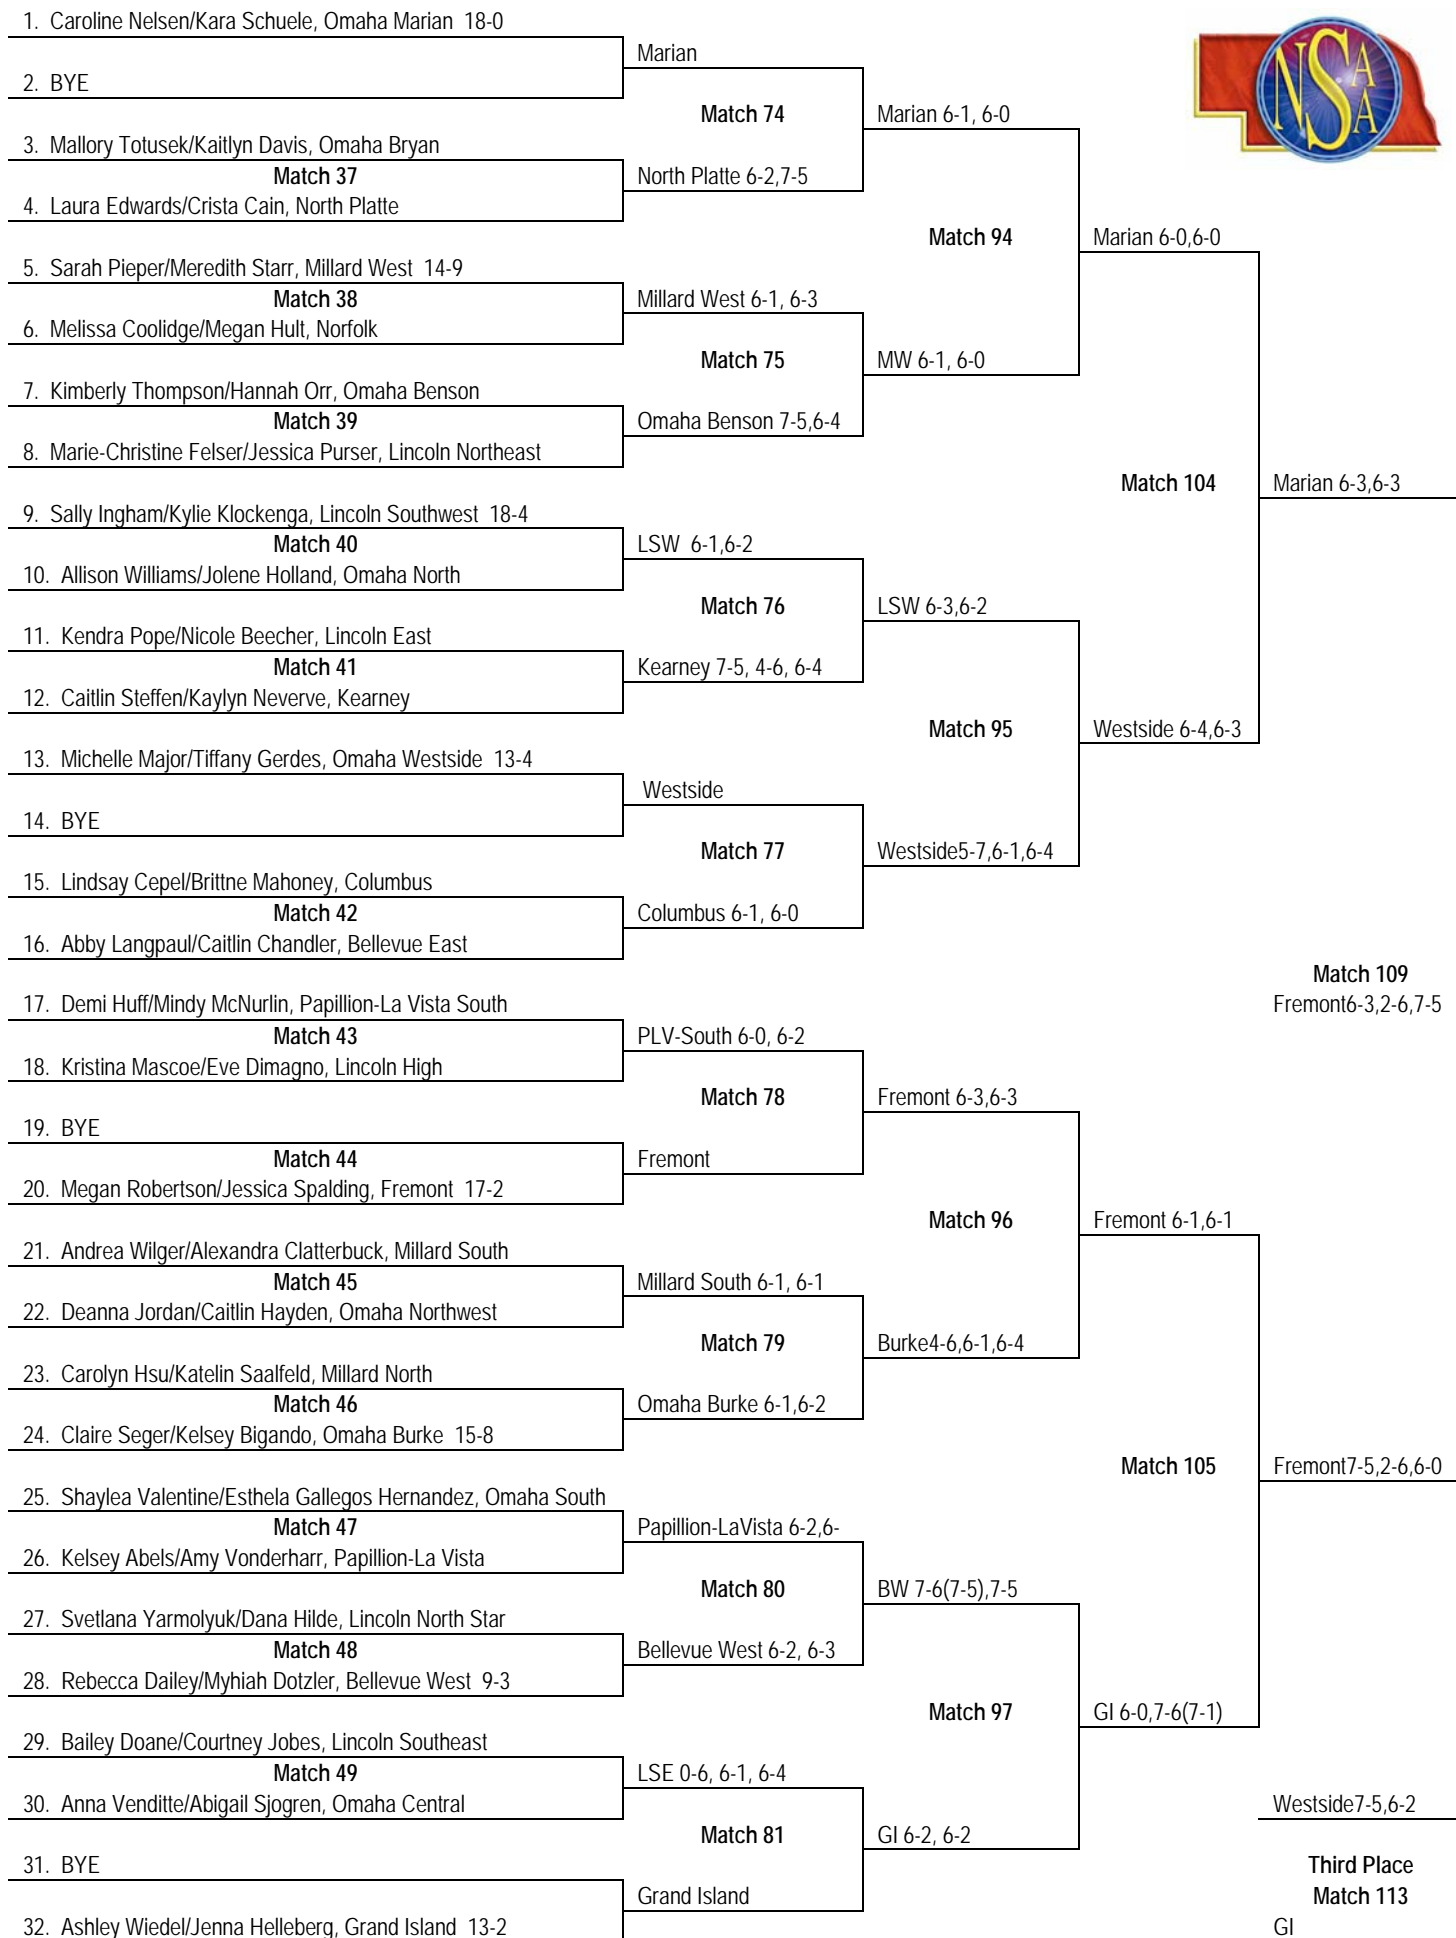

NSAA Girls State Tennis Class A #2 Doubles

NSAA Girls State Tennis Team Scores

CLASS A	FINAL TEAM SCORES
OMAHA MARIAN	52
OMAHA WESTSIDE	38.5
MILLARD WEST	31
GRAND ISLAND	28
MILLARD NORTH	26.5
LINCOLN SOUTHWEST	22
FREMONT	22
LINCOLN EAST	18
LINCOLN SOUTHEAST	17
BELLEVUE WEST	12
KEARNEY	12
OMAHA BURKE	12
OMAHA CENTRAL	12
COLUMBUS	10
NORTH PLATTE	10
PAPILLION-LA VISTA SOUTH	10
NORFOLK	8
BELLEVUE EAST	6
LINCOLN NORTHEAST	6
OMAHA BENSON	6
PAPILLION-LA VISTA	6
OMAHA BRYAN	4
LINCOLN NORTH STAR	2
MILLARD SOUTH	2
OMAHA NORTH	2
LINCOLN HIGH	0
OMAHA NORTHWEST	0
OMAHA SOUTH	0