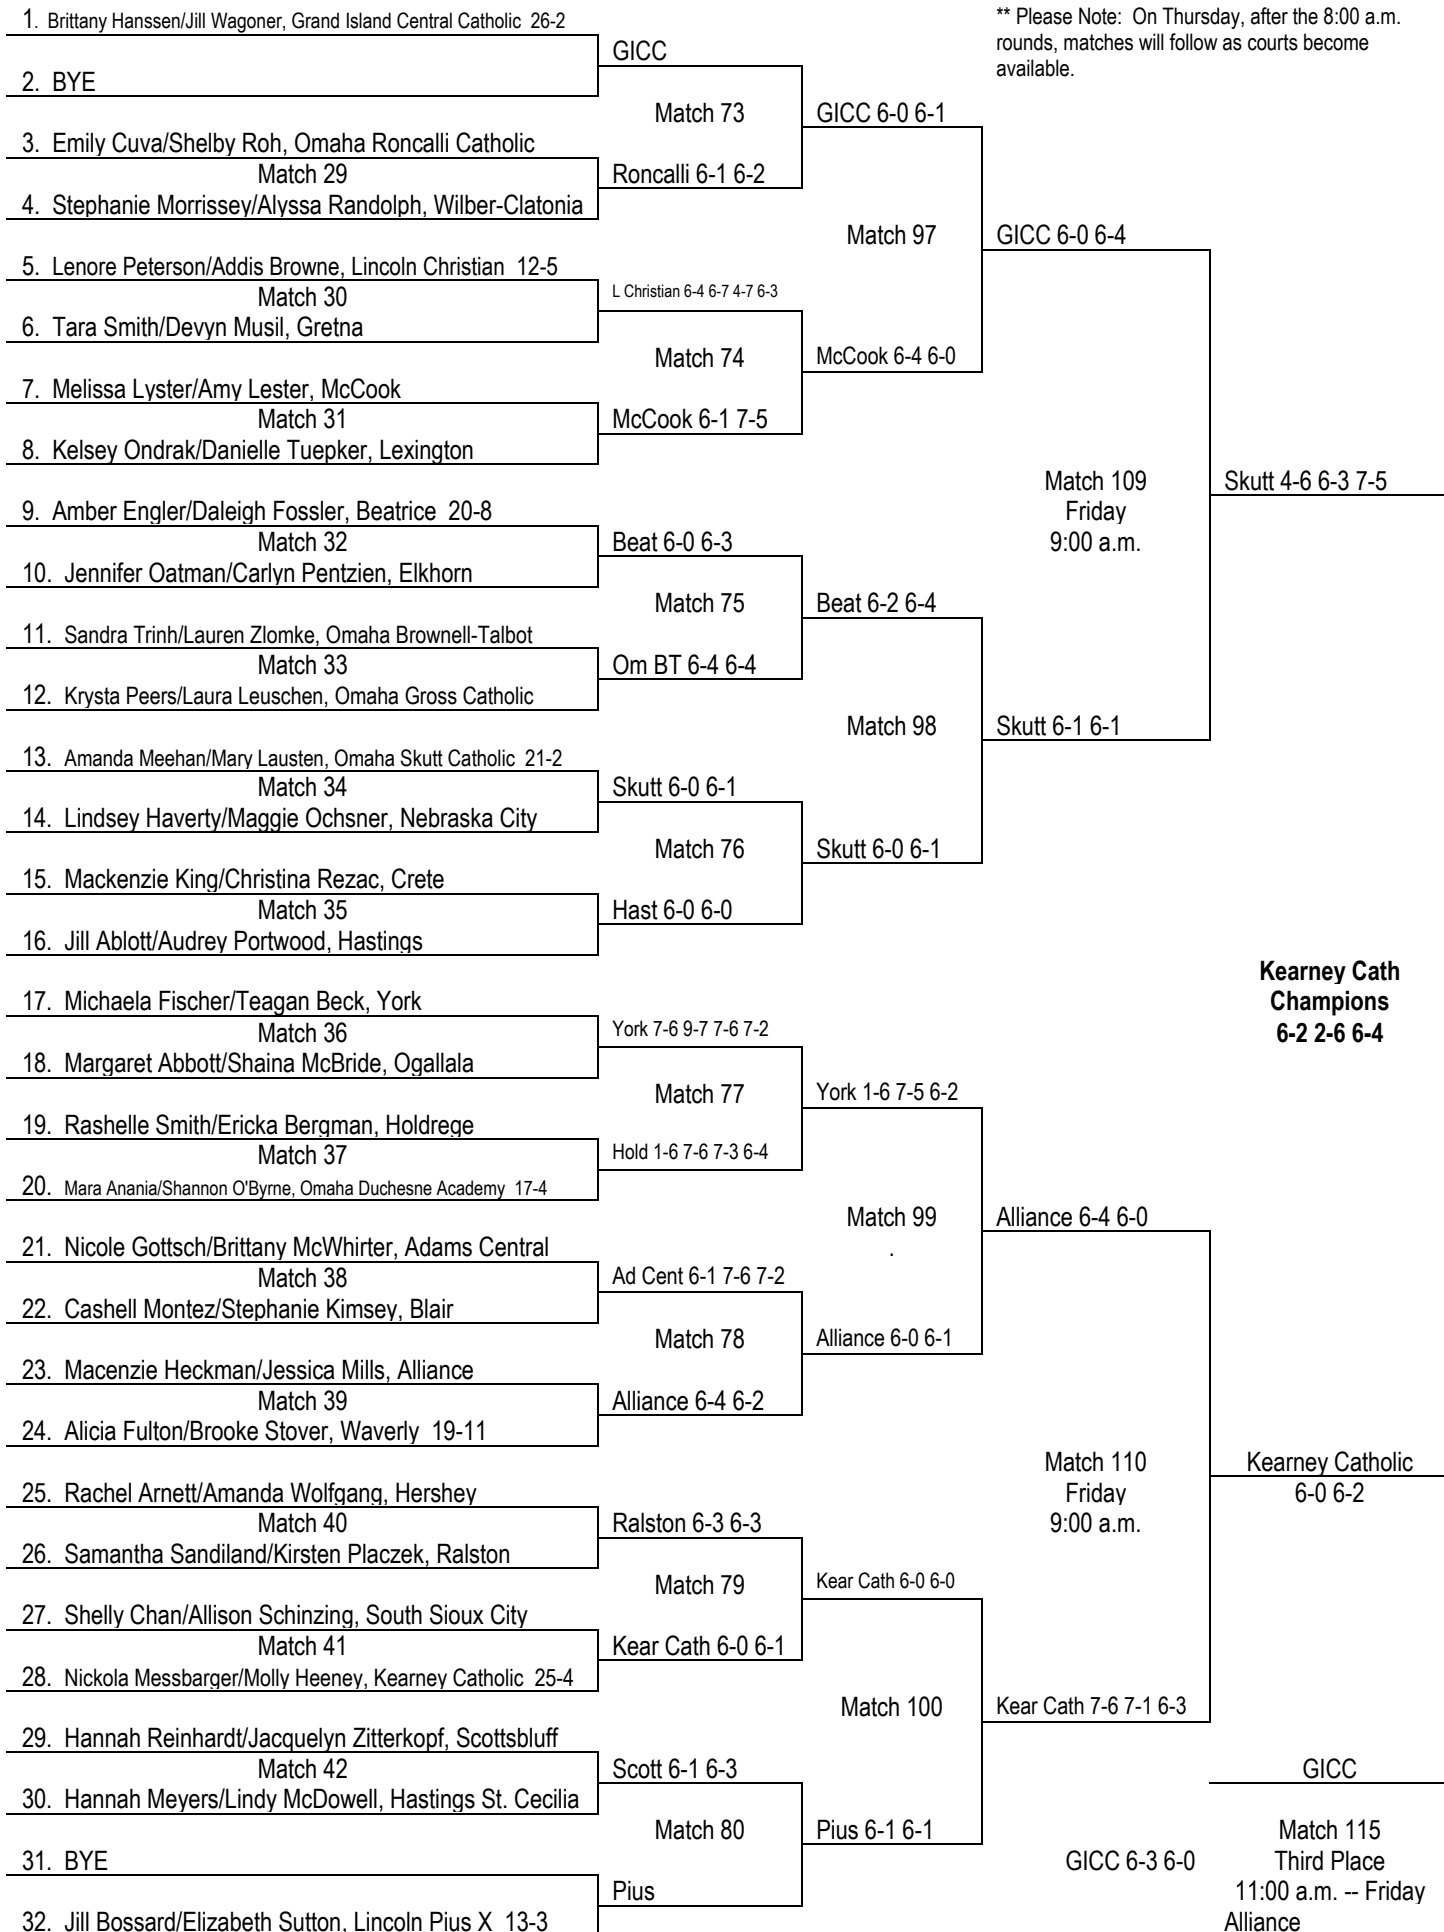

Class B #1 Doubles