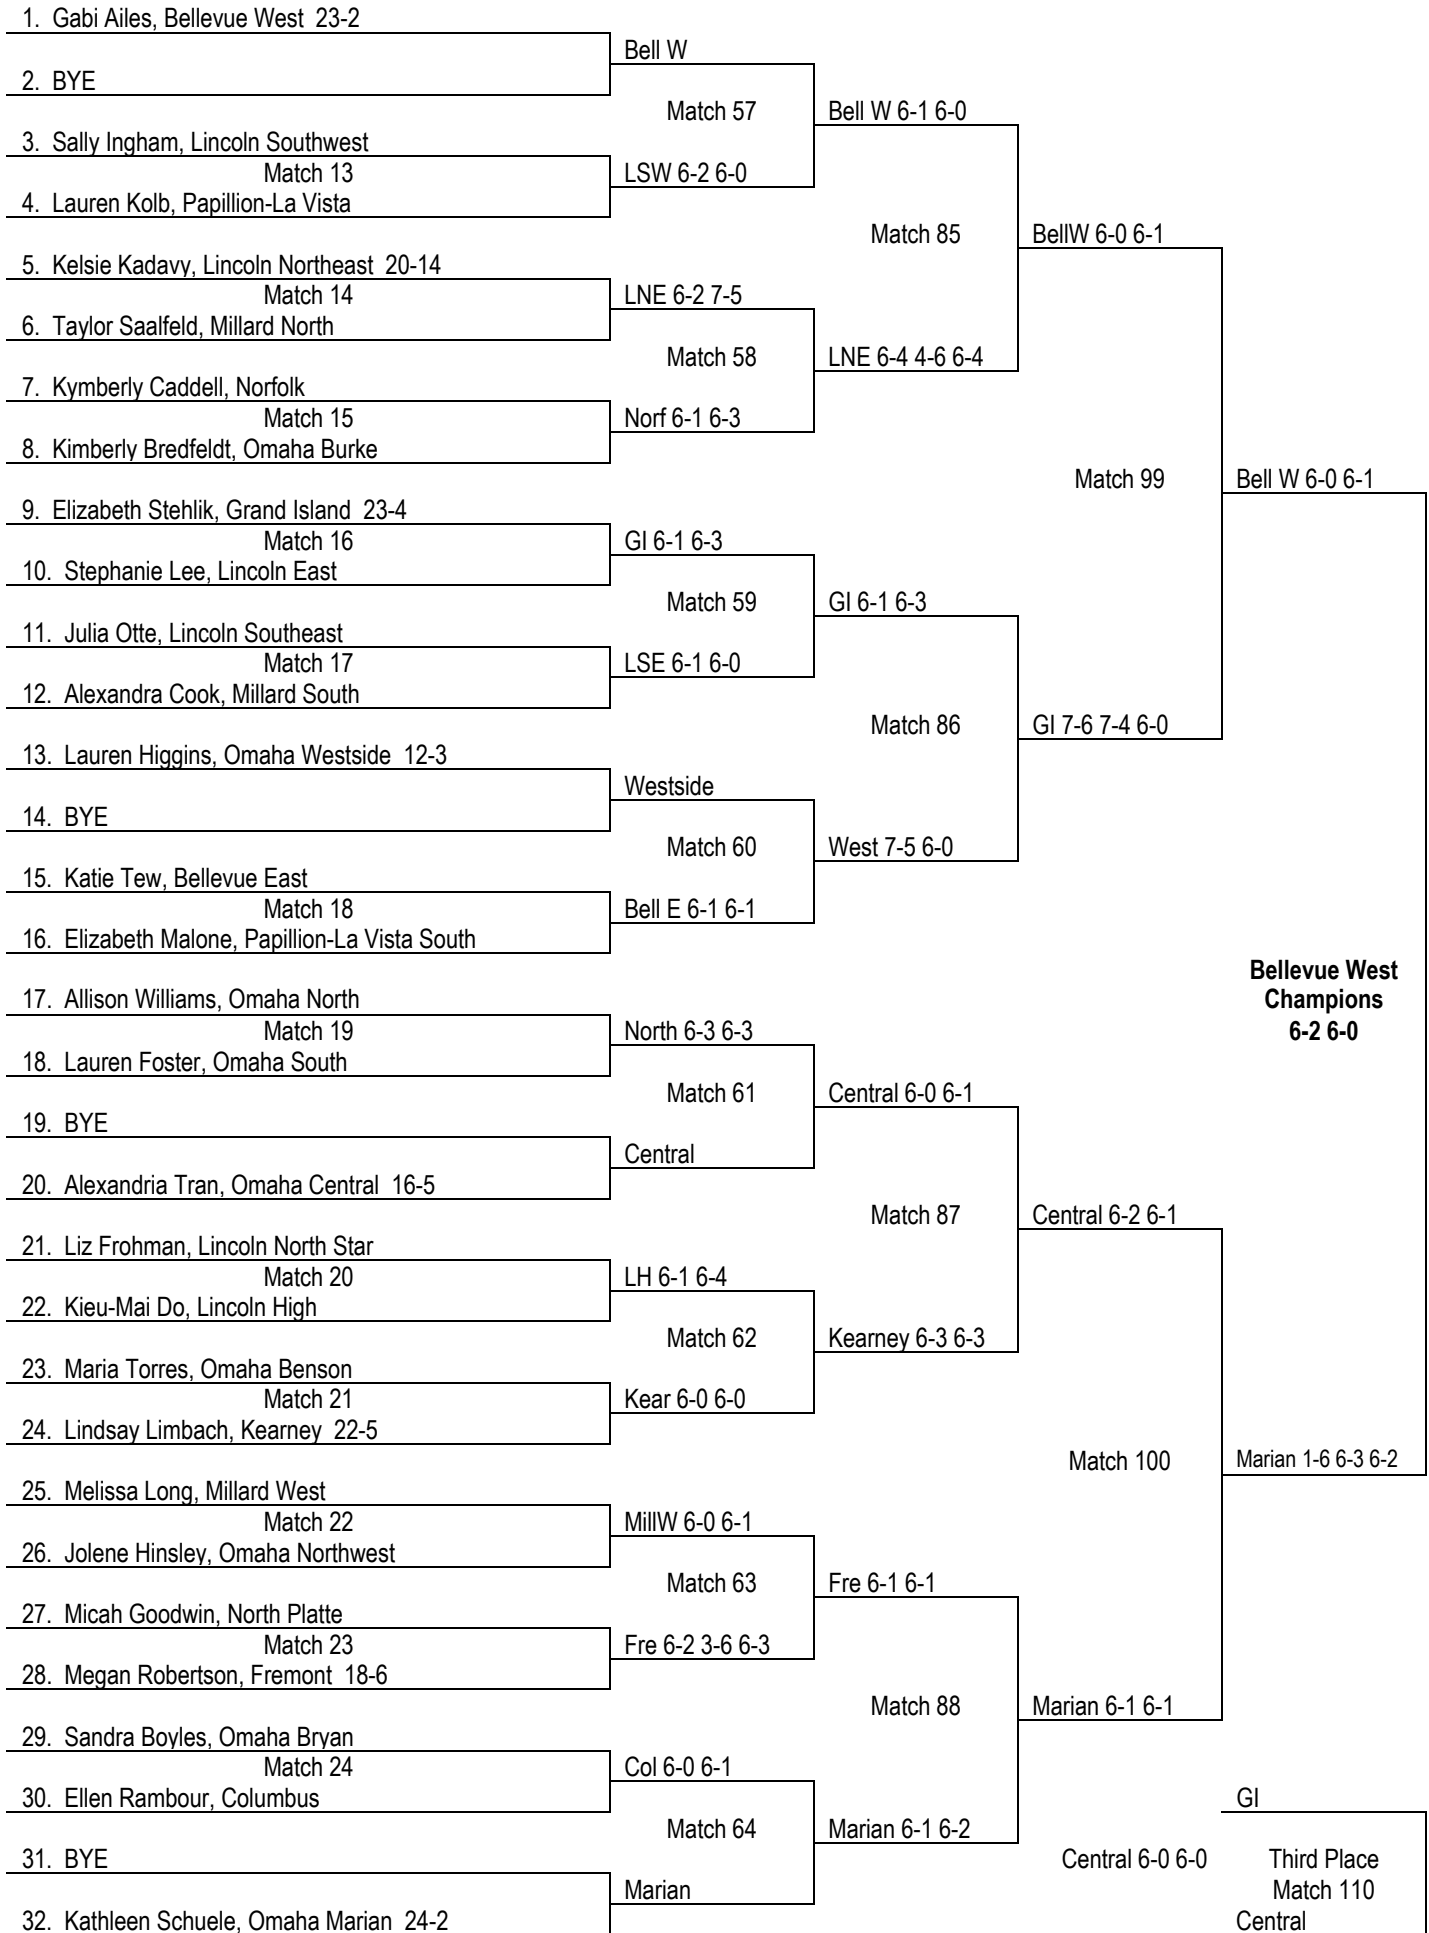

Class A #1 Singles

Class A #2 Singles

**Bellevue West
Champions
6-2 6-0**

Class A #1 Doubles

1. Ellen Stultz/Anna Kirshenbaum, Omaha Marian 24-1	Marian			
2. BYE		Match 65	Marian 6-0 6-0	
3. Brittne Mahoney/Lori Haas, Columbus		Match 25	Col 5-7 6-4 6-4	
4. Aillie Hu/Michelle Sheldon, Lincoln North Star			Match 89	Marian 6-1 6-0
5. Brigette Root/Kelsie Olson, Grand Island 17-6		Match 26	GI 6-0 6-2	
6. Andrea Dier/Sheridan Morgan, Lincoln Northeast		Match 66	GI 6-1 6-0	
7. Melinda McMurphy/Joella Spencer, Omaha Benson		Match 27	NP 6-2 7-5	
8. Morgan Allberry/Laura Edwards, North Platte				Match 101
9. Hannah Herman/Kinsley Fisher, Lincoln Southwest 16-7		Match 28	LSW 6-0 6-0	Marian 6-1 6-2
10. Elizabeth Bang/Kailey Bottum, Omaha Northwest		Match 67	LSW 6-0 6-1	
11. Kelsey Abels/Jennifer Hutt, Papillion-La Vista		Match 29	Norf 6-3 7-6 7-4	
12. Jessica Cleveland/Nichole Rucker, Norfolk			Match 90	LSW 6-4 6-7 3-7 6-3
13. Carrie Mohlman/Julia Lisee, Lincoln East 13-8				
14. BYE	LE	Match 68	MillW 6-2 6-4	
15. Elizabeth Mason/Karoline Hovorka, Millard West		Match 30	MillW 7-5 3-6 6-0	
16. Samantha Haffke/Laura Tesnohlidek, Bellevue East				Marian Champions 6-2 6-2
17. Aimee Koenig/Brittany Krijan, Omaha Central		Match 31	Central 6-1 6-2	
18. Marie Harris/Natalie Watson, Omaha North		Match 69	MillN 6-1 6-1	
19. BYE	MillN			
20. Michaela Burroughs/Michelle Elkin, Millard North 13-4			Match 91	MillN 6-4 6-4
21. Stacy Grabenschroer/Raeanna Doyle, Omaha Bryan		Match 32	LSE 6-1 6-1	
22. Brianne Gutknecht/Courtney Gutknecht, Lincoln Southeast		Match 70	Burke 2-6 6-3 6-2	
23. Rachel Carter/Erin Mulligan, Omaha South		Match 33	Burke 6-3 6-2	
24. Marisa Johnson/Erin Jun, Omaha Burke 19-9				Match 102
25. Erica Dickmeyer/Melis Turgay, Fremont		Match 34	Fre 6-1 6-4	Westside 6-3 7-6 7-4
26. Mindy McNurlin/Tessa Brophy, Papillion-La Vista South		Match 71	Fremont 6-3 6-4	
27. Carly Pohlman/Jessica Winter, Millard South		Match 35	BellW 6-3 6-2	
28. Jacqueline Clerc/Brittany Speckhals, Bellevue West 17-4			Match 92	Westside 6-0 6-2
29. Jenna Keller/Heidi Paneitz, Lincoln High		Match 36	Kear 2-6 6-1 7-6 11-9	
30. Sarah Nordhues/Joy Wilson, Kearney		Match 72	Westside 6-0 6-0	LSW
31. BYE	Westside			Match 111 Third Place
32. Elizabeth Bridges/Chaele Arkfeld, Omaha Westside 24-1				MillN