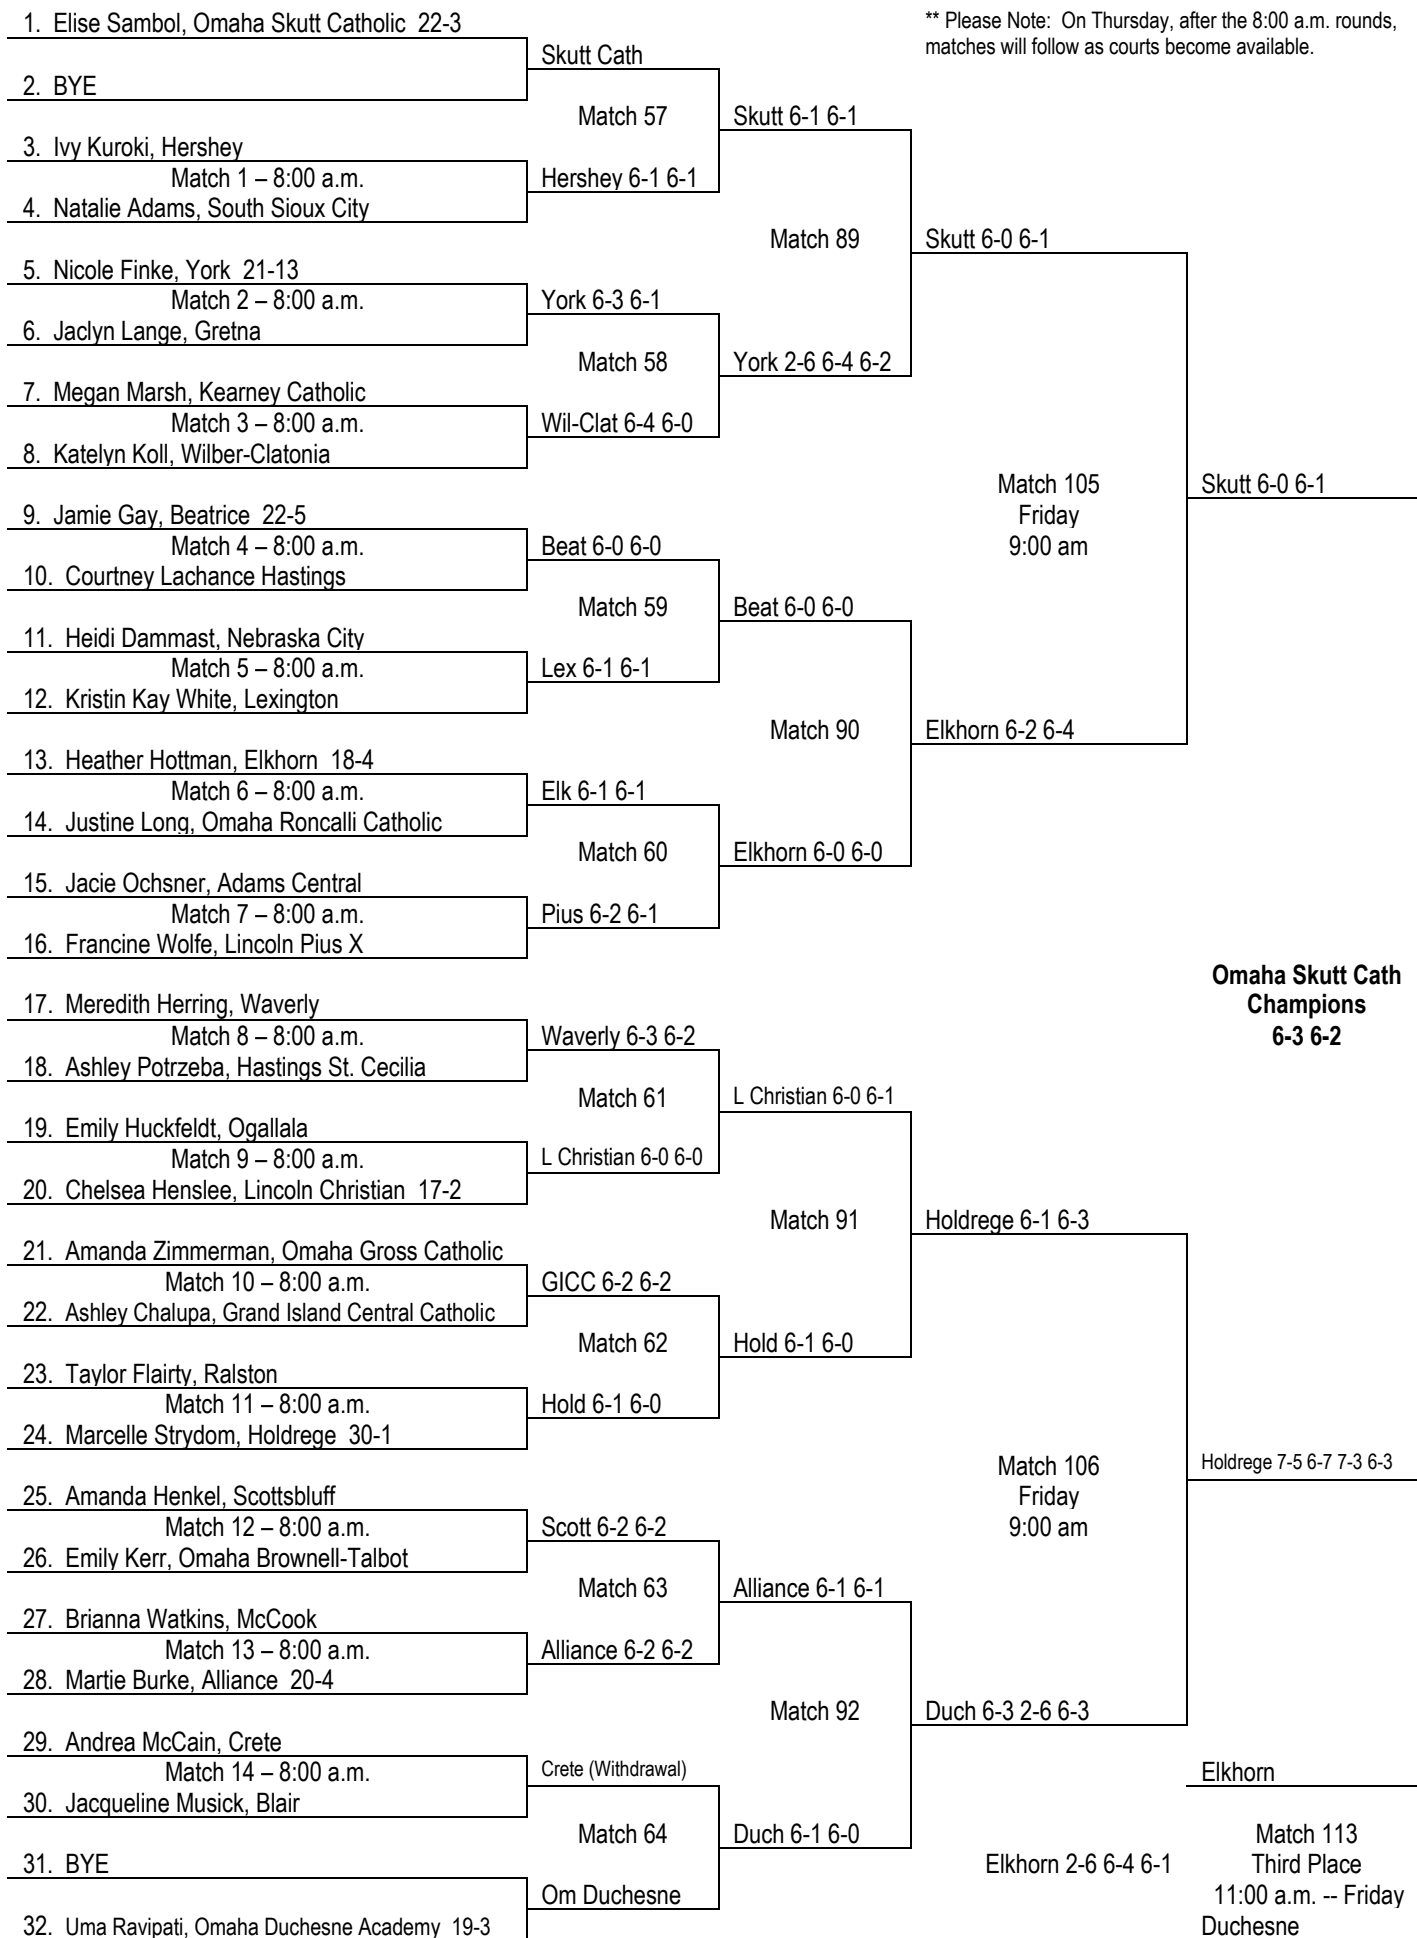

Class A Girls State Tennis Final Scores

School	Day 2 Points
Omaha Westside	50
Omaha Marian	49
Millard North	33
Lincoln Southwest	32
Bellevue West	24 1/2
Fremont	18
Grand Island	18
Omaha Central	18 1/2
Kearney	16
Millard West	16
Omaha Burke	16
North Platte	12
Bellevue East	8
Columbus	8
Lincoln High	8
Millard South	8
Lincoln East	6
Lincoln Southeast	6
Norfolk	6
Omaha North	6
Papillion-La Vista South	6
Lincoln North Star	4
Lincoln Northeast	4
Omaha Benson	2
Omaha Bryan	0
Omaha Northwest	0
Omaha South	0
Papillion-La Vista	0

Class B #1 Singles