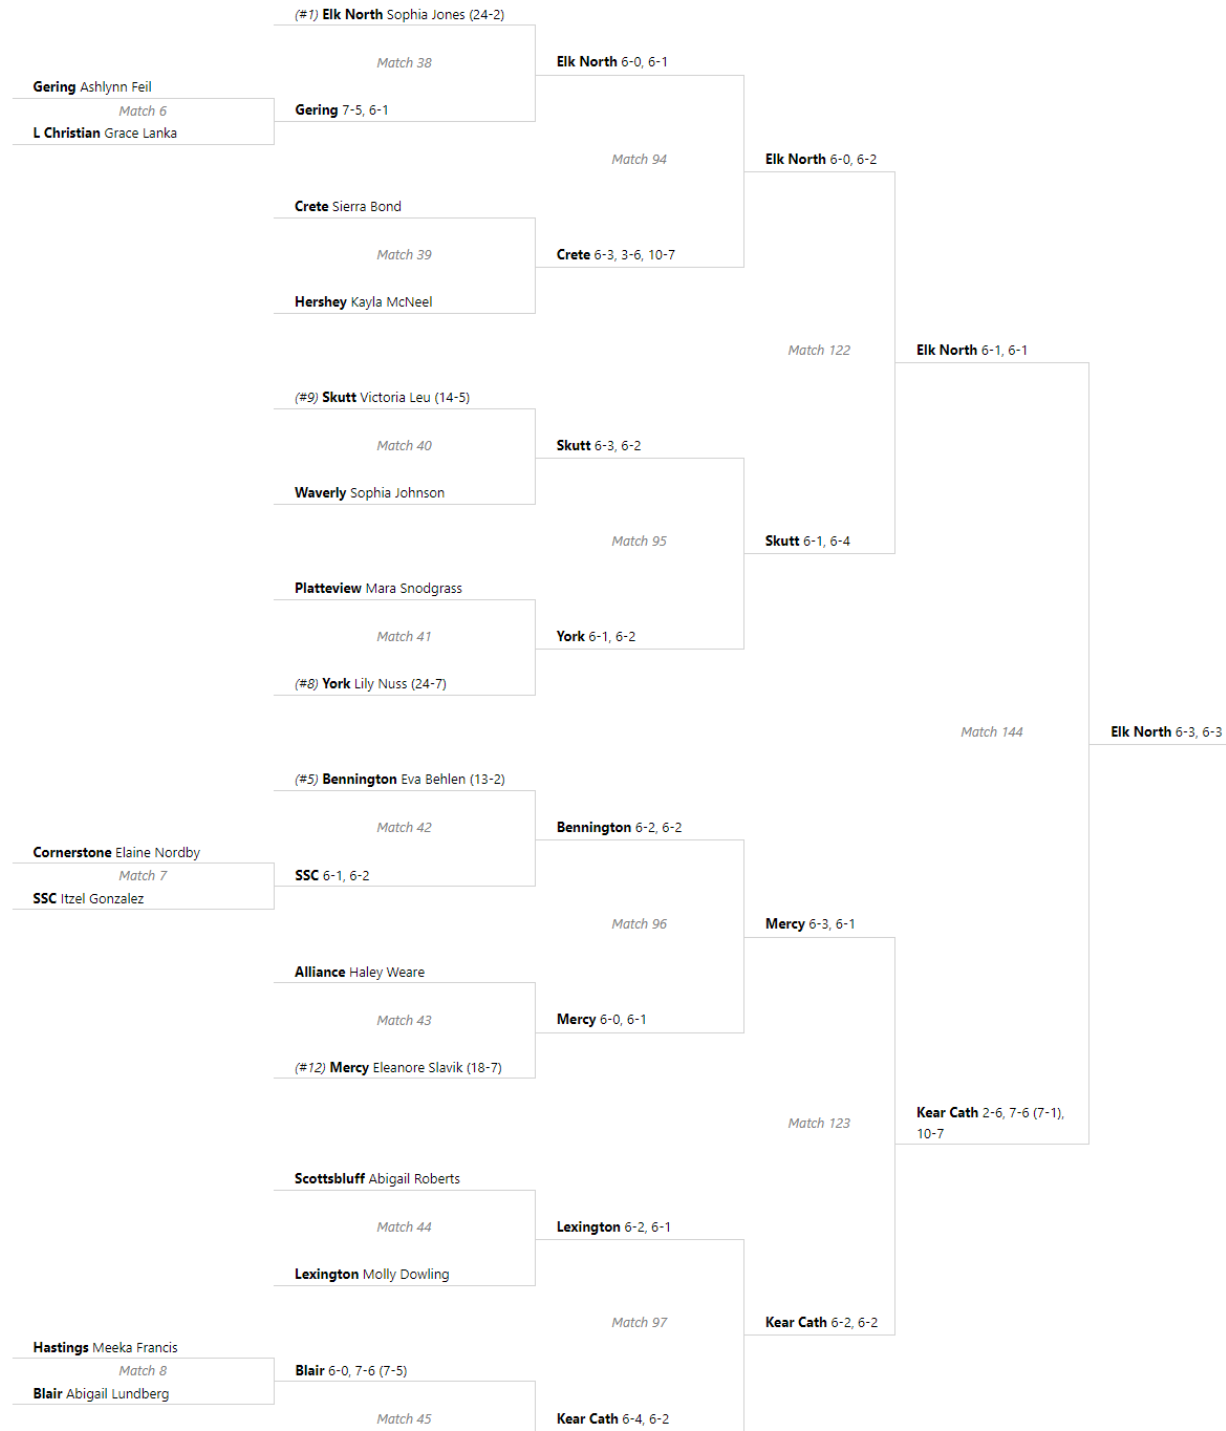

# Class B #2 Singles

# Bracket for Class B #2 Singles (3rd / 4th Place)

## Bracket for Class B #2 Singles (5th thru 8th Place)

# Bracket for Class B #2 Singles (7th / 8th Place)