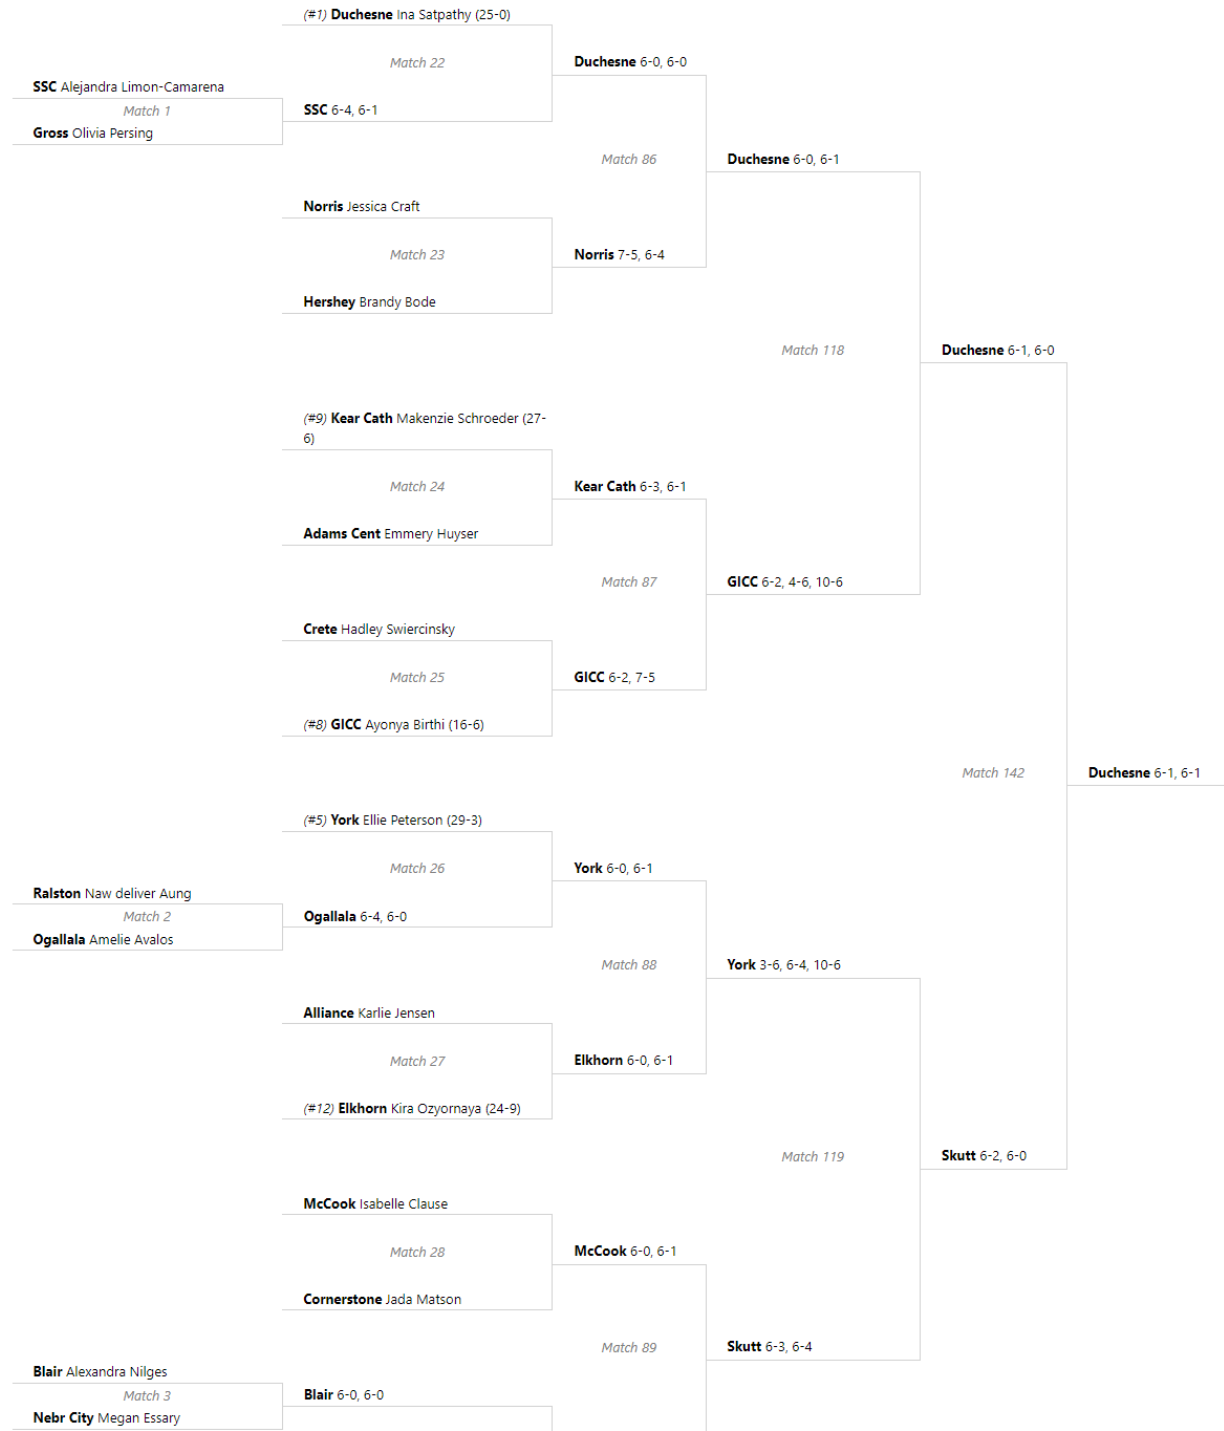

# Bracket for Class B #1 Singles (3rd / 4th Place)

## Bracket for Class B #1 Singles (5th thru 8th Place)

# Bracket for Class B #1 Singles (7th / 8th Place)