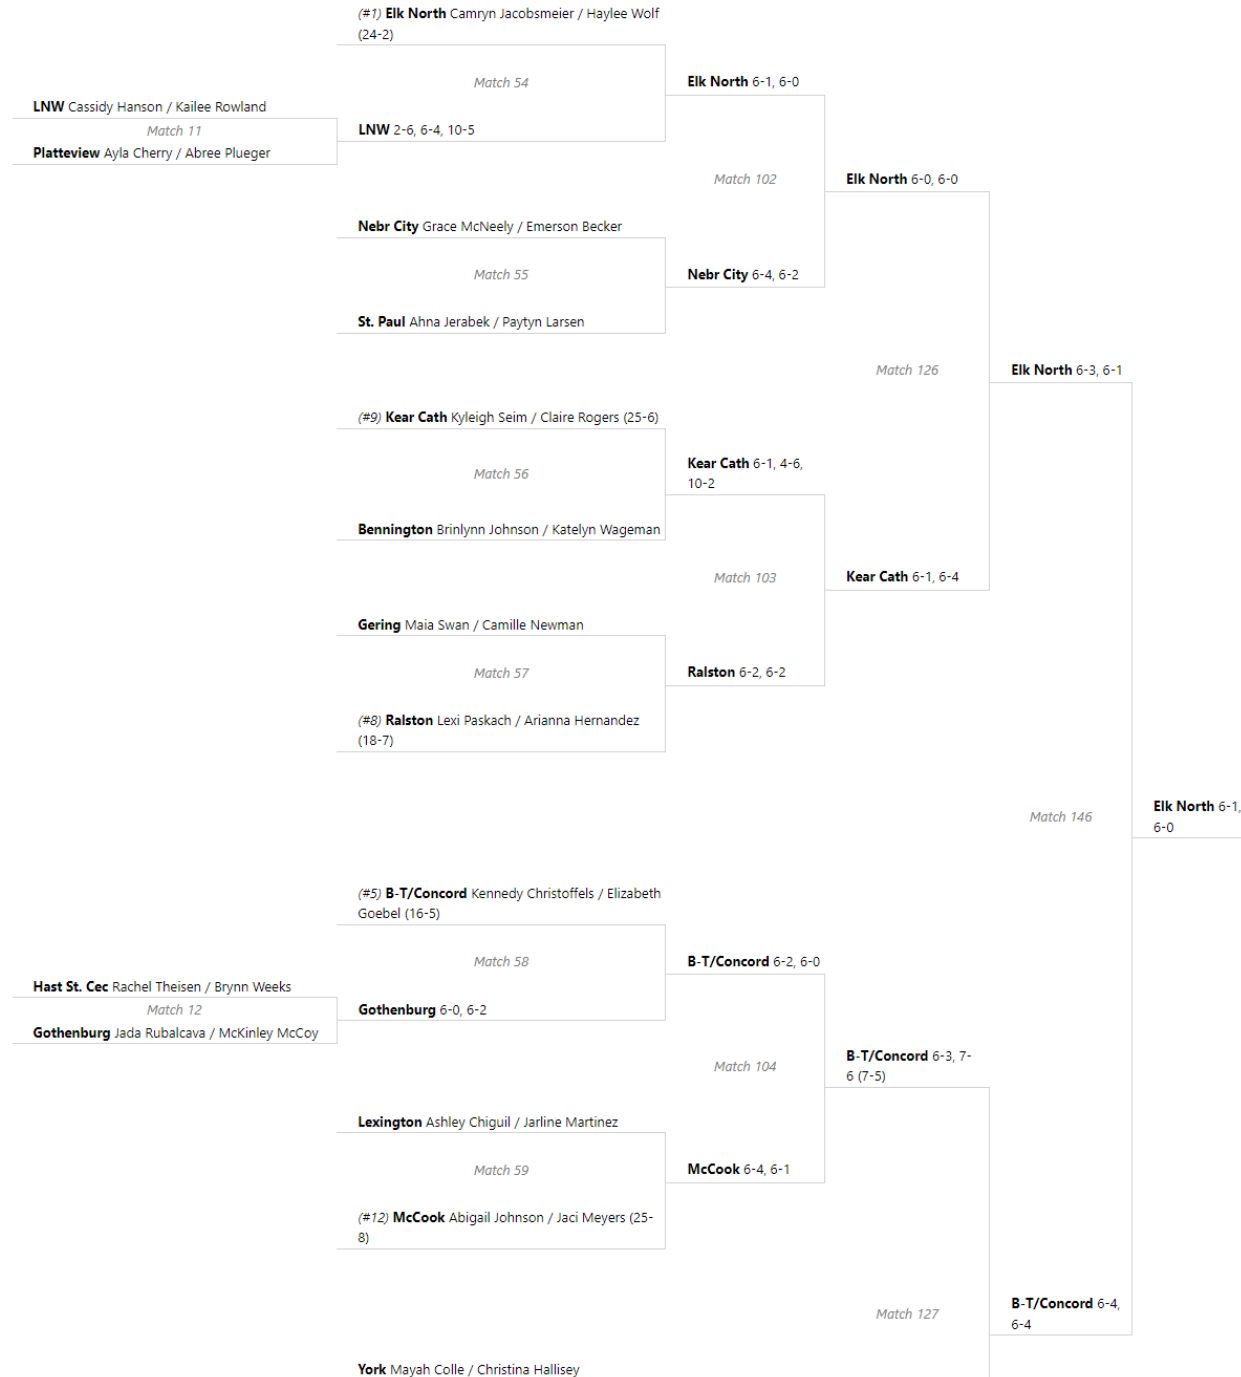

Class B #1 Doubles

Bracket for Class B #1 Doubles (3rd / 4th Place)

Bracket for Class B #1 Doubles (5th thru 8th Place)

Bracket for Class B #1 Doubles (7th / 8th Place)