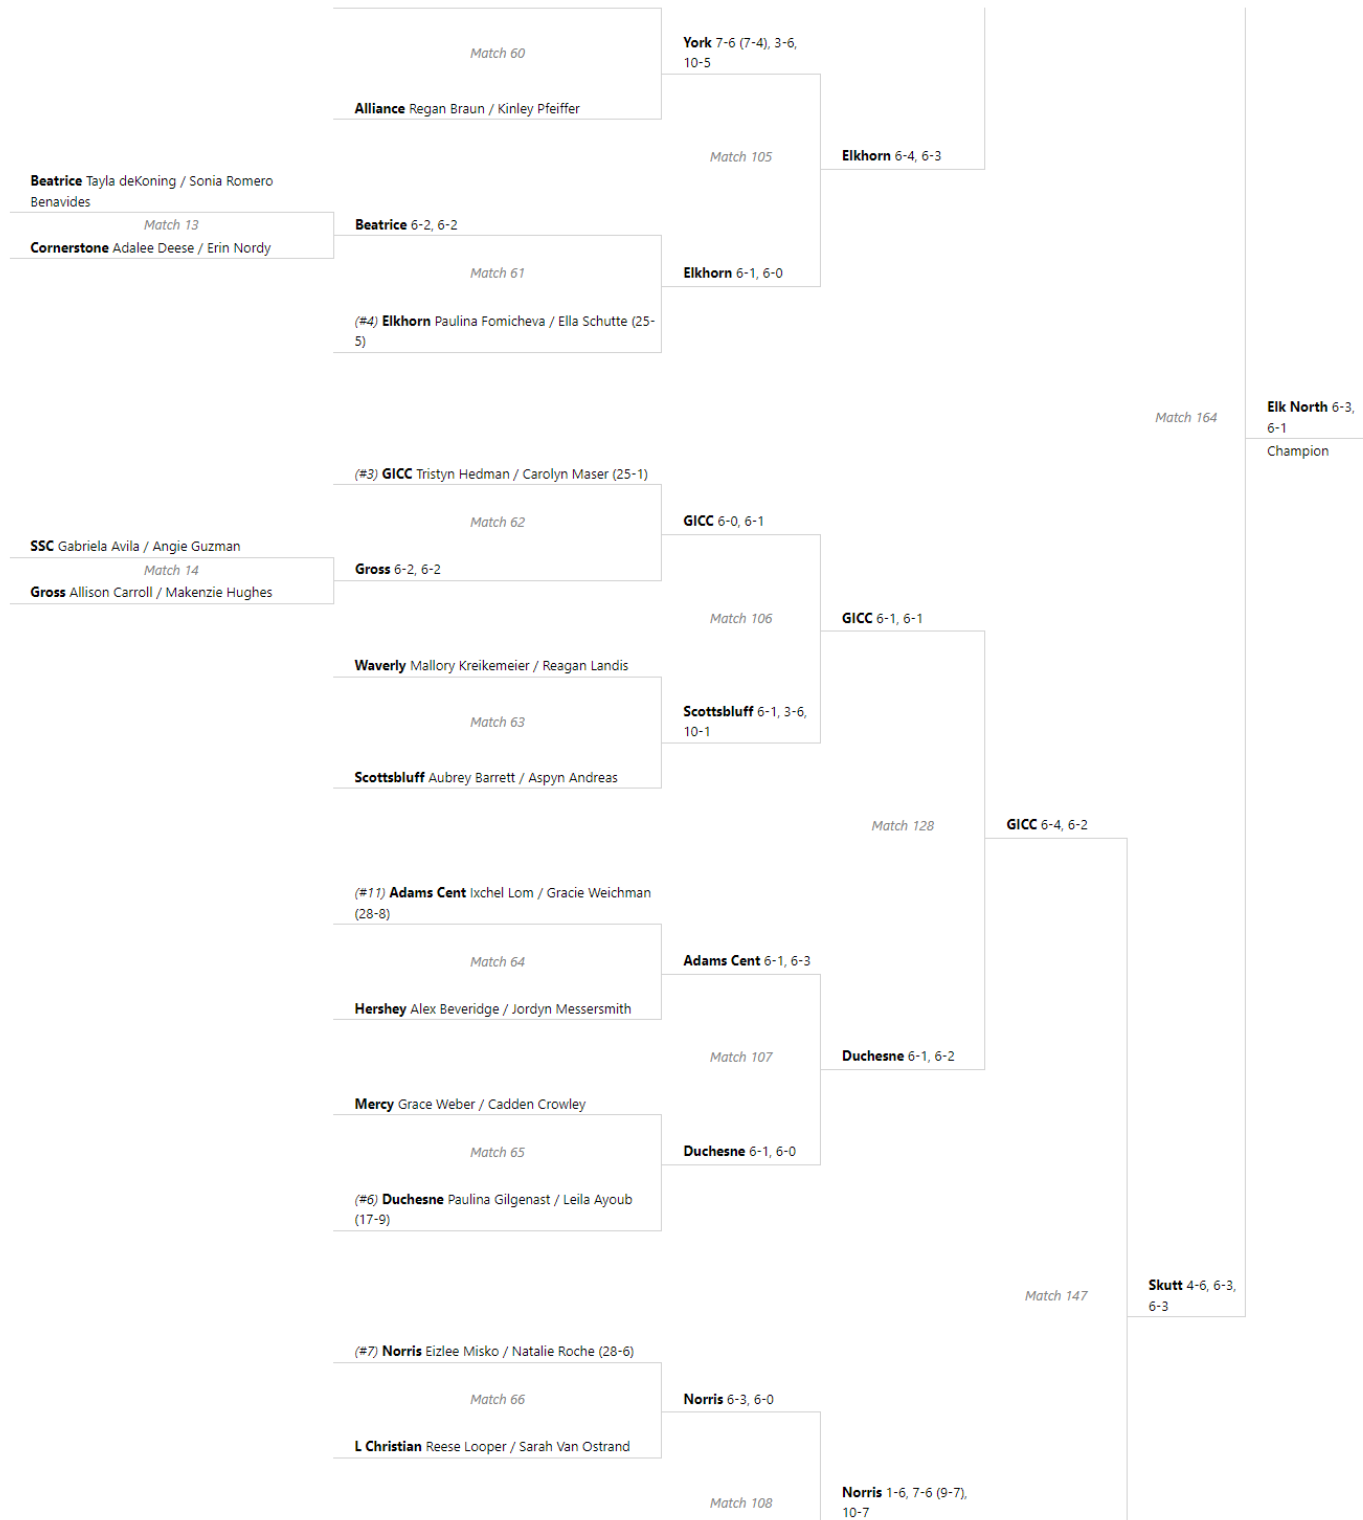

Class B #1 Doubles

Bracket for Class B #1 Doubles (3rd / 4th Place)

Bracket for Class B #1 Doubles (5th thru 8th Place)

Bracket for Class B #1 Doubles (7th / 8th Place)