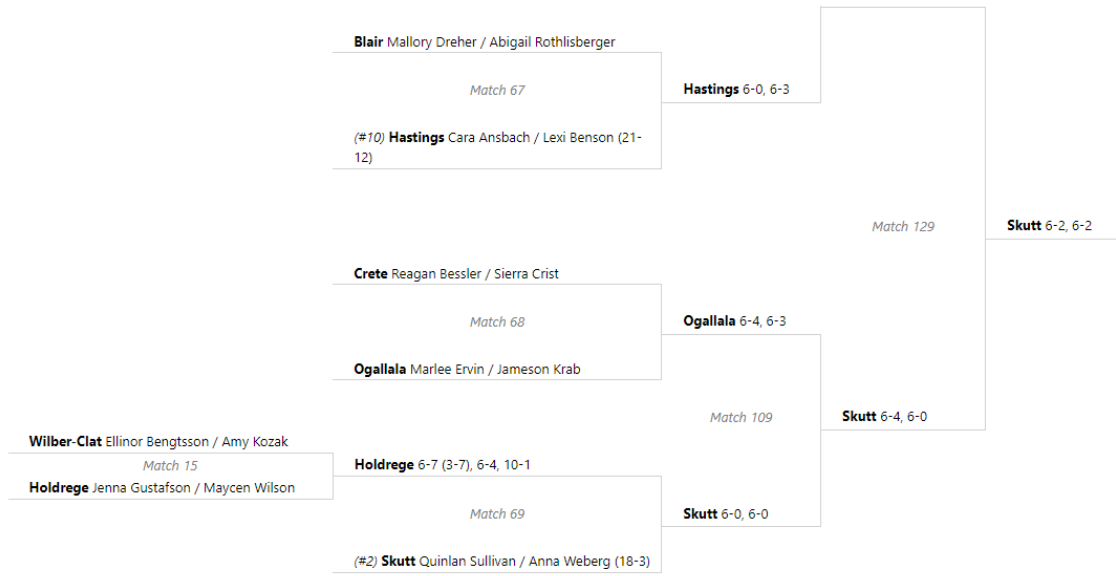

Class B #1 Doubles

Bracket for Class B #1 Doubles (3rd / 4th Place)

Bracket for Class B #1 Doubles (5th thru 8th Place)

Bracket for Class B #1 Doubles (7th / 8th Place)