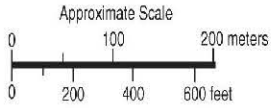

The University of Nebraska at Kearney