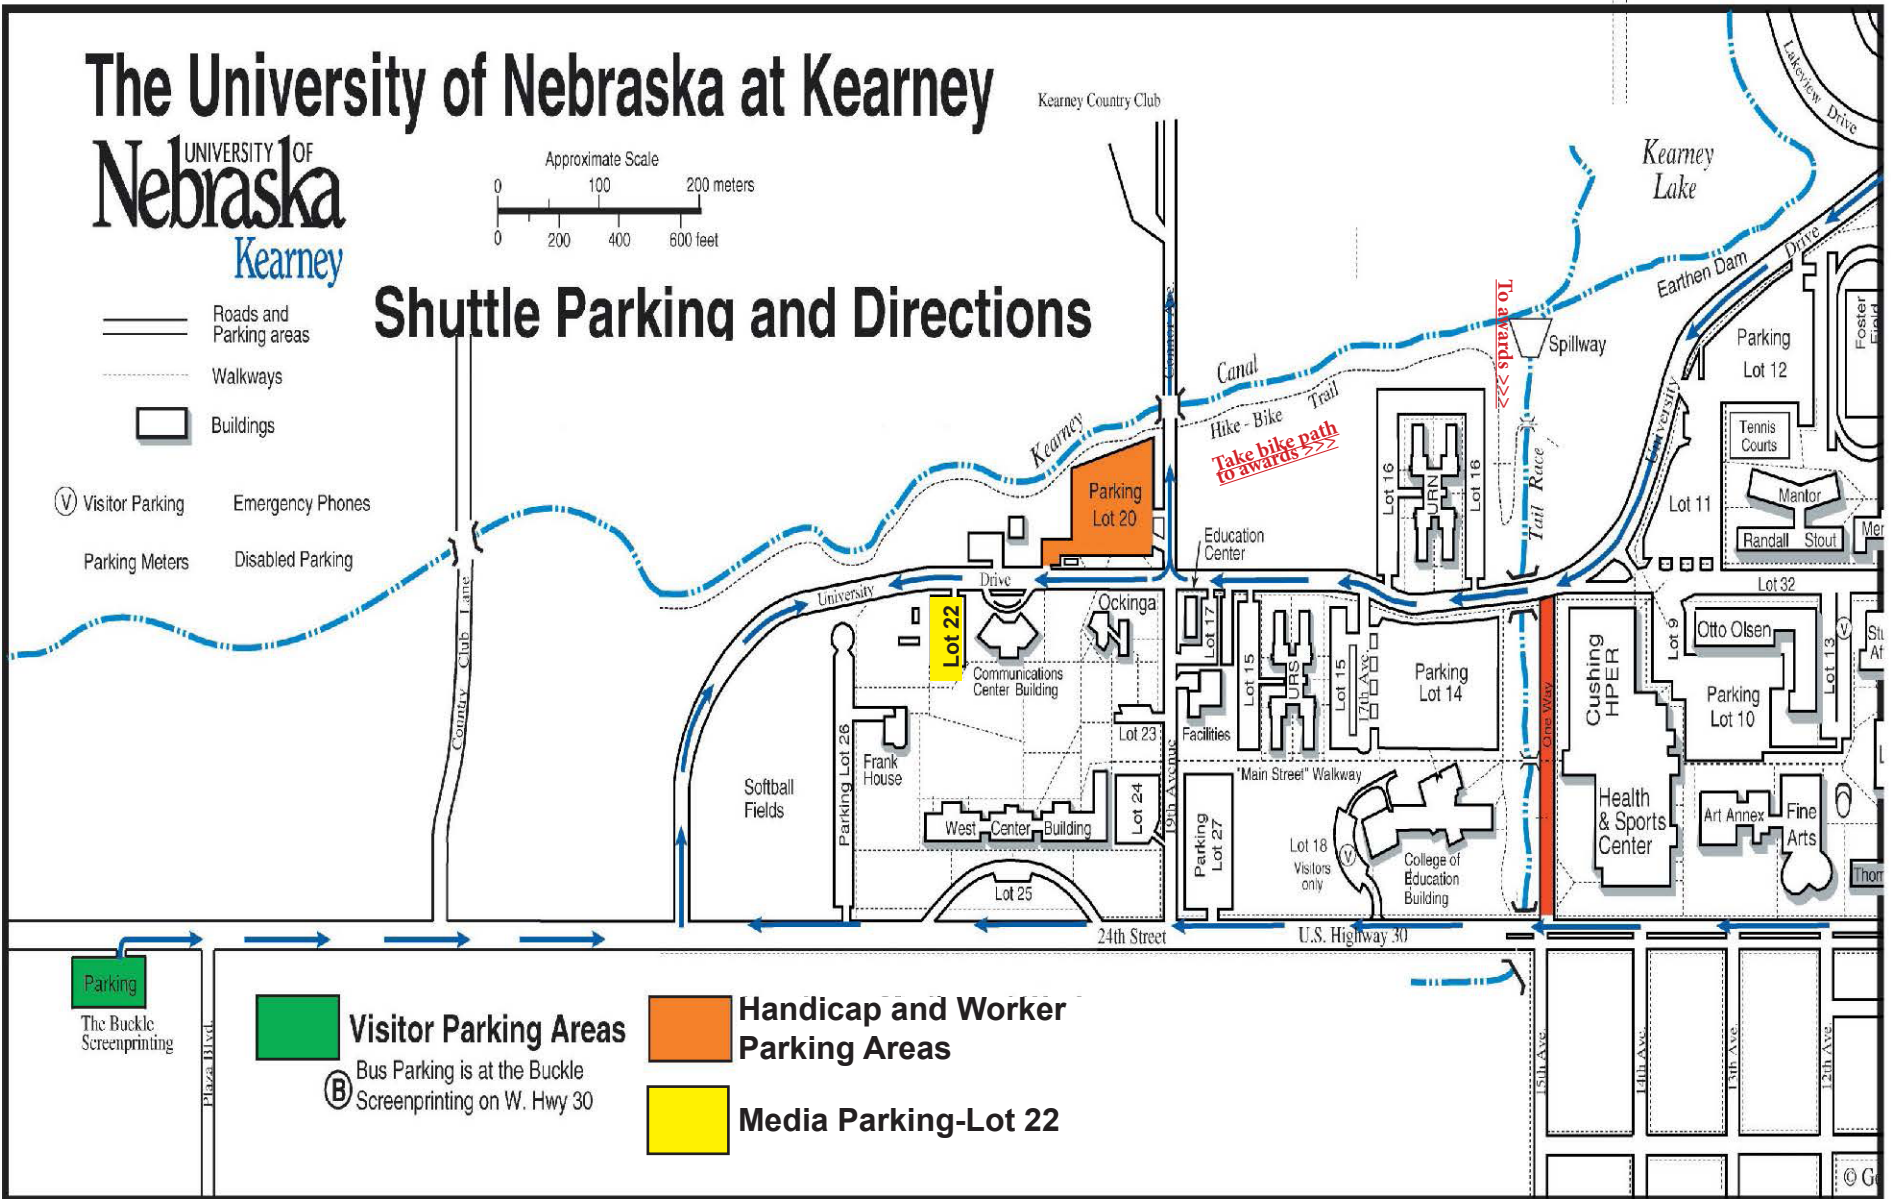

2021 NSAA State Cross Country Championships OCTOBER 22, 2021-Kearney

FREE SHUTTLE

A free shuttle bus will run between the Buckle Screen Printing Warehouse and the Kearney Community Theatre to the Kearney Country Club entrance from 10:15 am and on a continuous basis throughout the day until the end of the meet.

Marked pick-up points, will be at the following locations:

Buckle Screen Printing Warehouse parking lot
Kearney Community Theatre parking lot
Entrance to the Kearney Country Club
East side of the Health and Sports Center

The University of Nebraska at Kearney

Shuttle Parking and Directions

— Roads and Parking areas

--- Walkways

▭ Buildings

Ⓥ Visitor Parking Emergency Phones

Parking Meters Disabled Parking

Kearney Country Club

Parking
The Buckle
Screenprinting

- Visitor Parking Areas**
 - Handicap and Worker Parking Areas**
 - Media Parking-Lot 22**
- ⓑ Bus Parking is at the Buckle
Screenprinting on W. Hwy 30