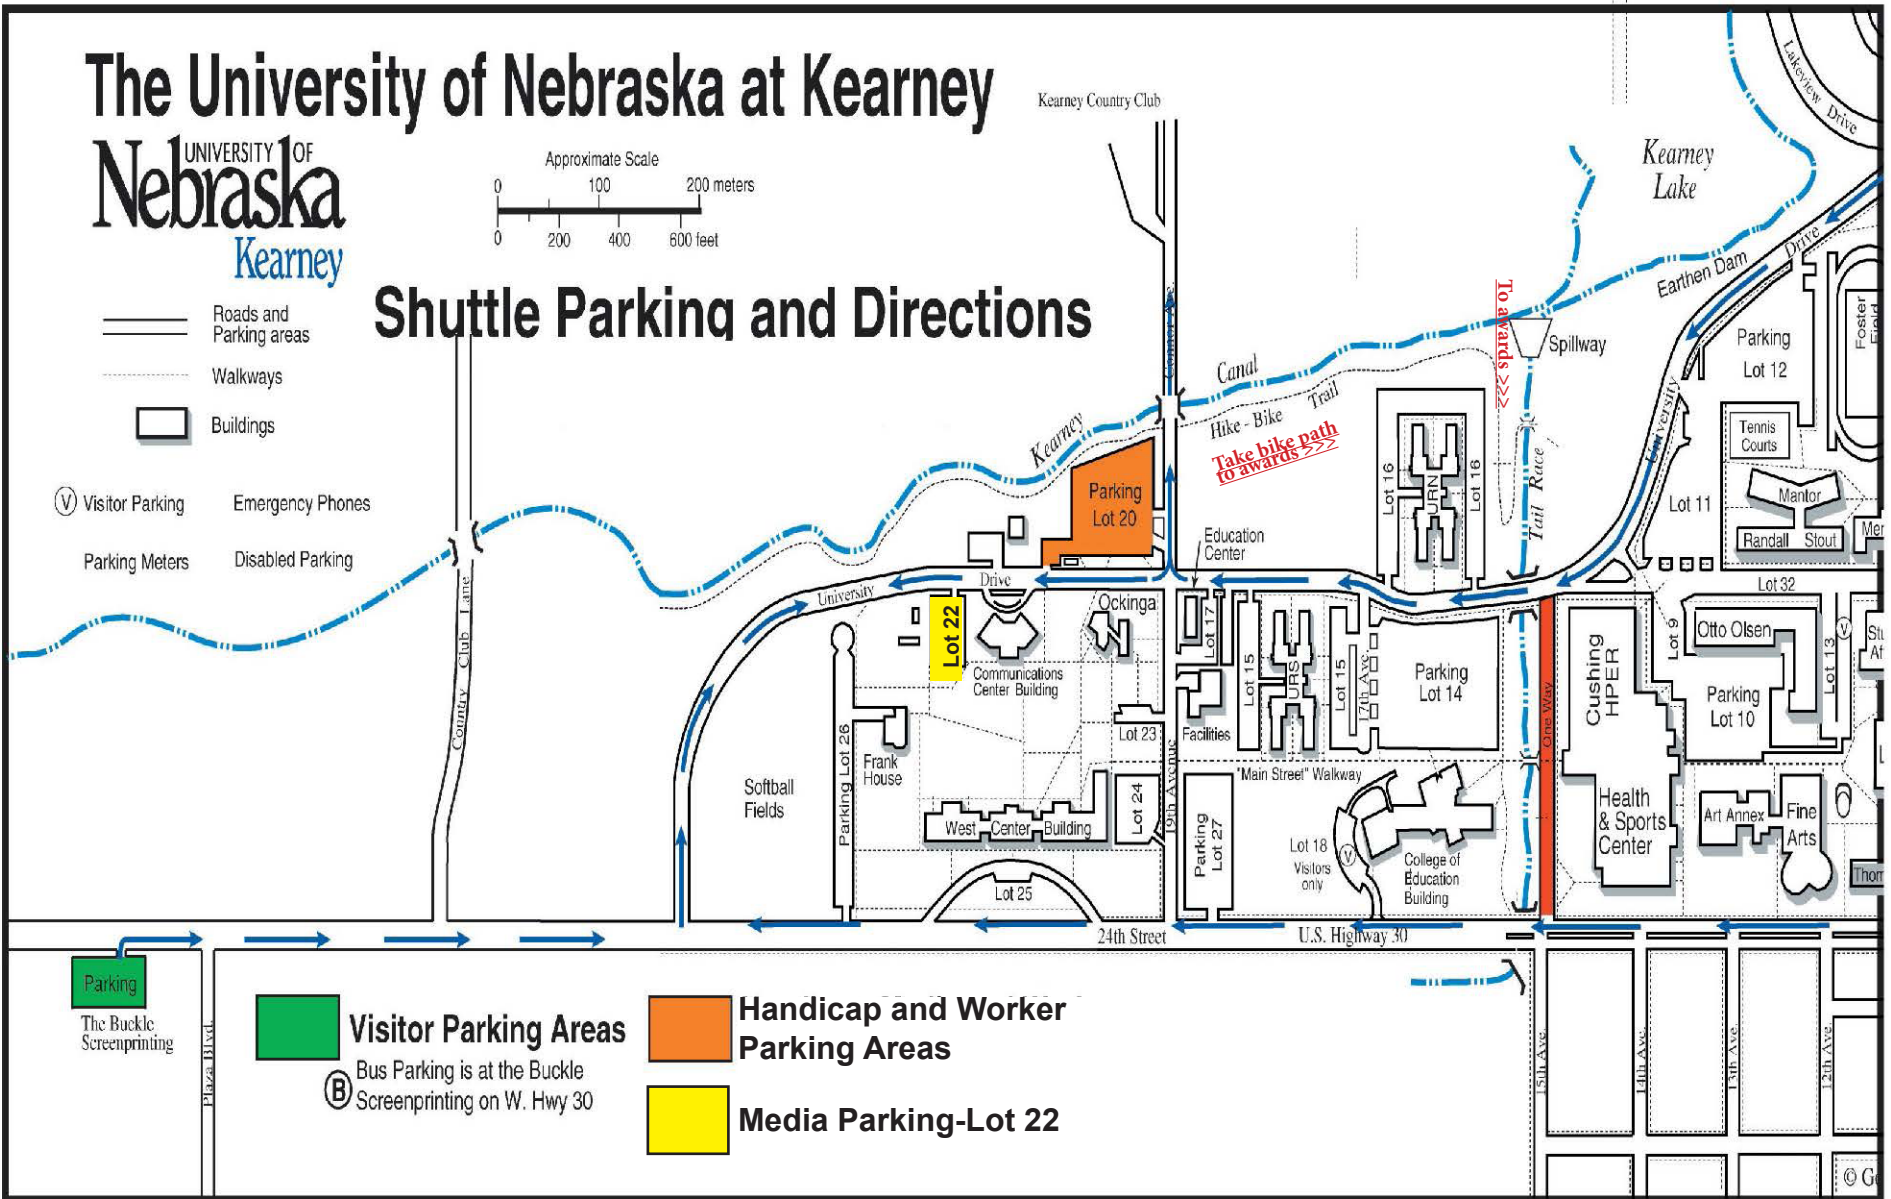

## FREE SHUTTLE

A free shuttle bus will run between the Buckle Screen Printing Warehouse and the Kearney Community Theatre to the Kearney Country Club entrance from 10:15 am and on a continuous basis throughout the day until the end of the meet.

## Shuttle Parking and Directions

— Roads and Parking areas

- - - Walkways

▭ Buildings

Ⓥ Visitor Parking      Emergency Phones

Parking Meters      Disabled Parking

Kearney Country Club

**Parking**  
The Buckle  
Screenprinting

**Visitor Parking Areas**

Ⓥ Bus Parking is at the Buckle  
Ⓥ Screenprinting on W. Hwy 30

**Handicap and Worker  
Parking Areas**

**Media Parking-Lot 22**